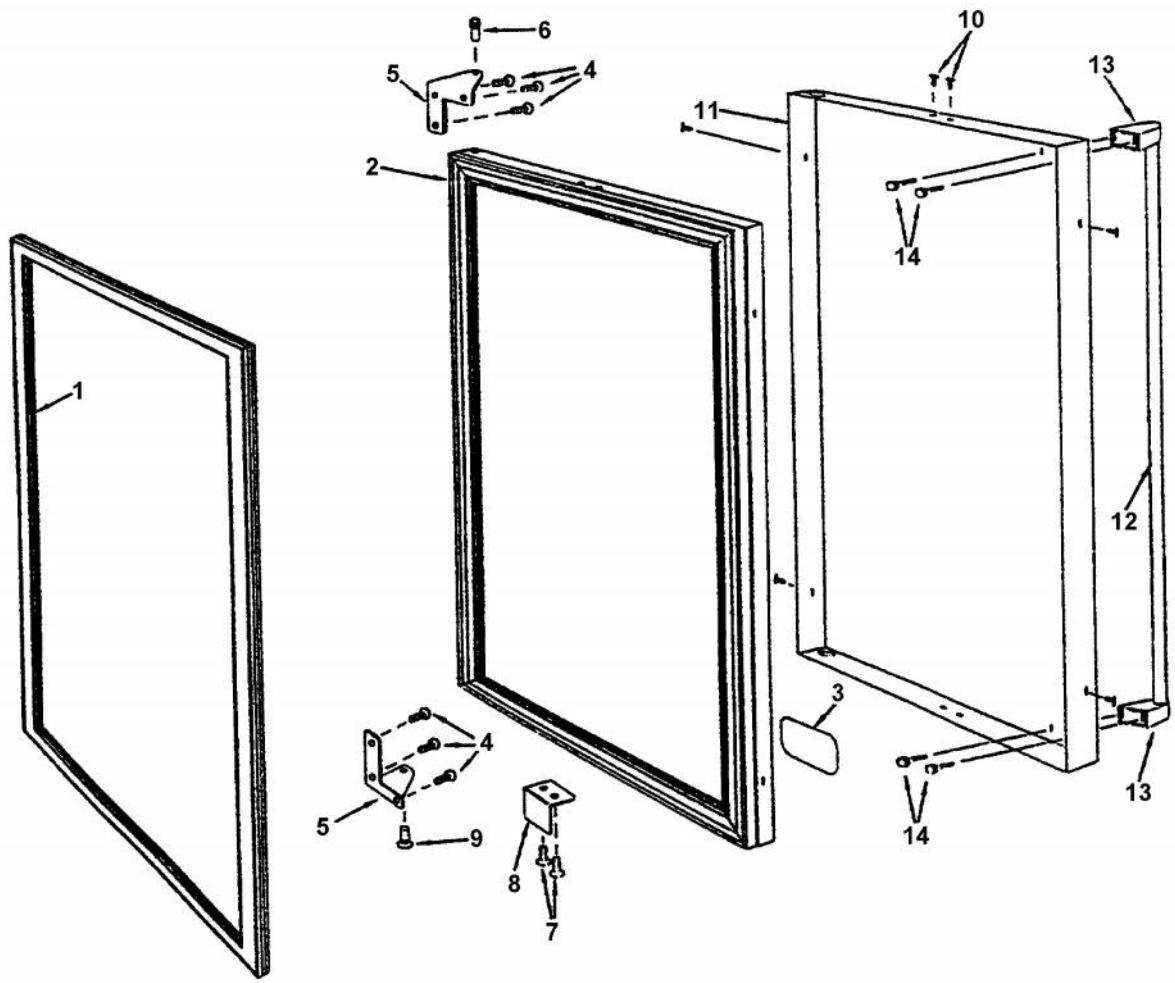

Ref #	Part Number	Qty.	Description
1	PW230005		GASKET, DOOR (VUWC140) X 42241280
2	PW230011		DOOR COMPLETE ASSY 42243079 SOLID
	PW230058		DOOR SUB ASSY (42244132)
3	PE010058		4 1/2LOGO/VIKING PROF XBKX (ADV
4	PW200031		SCREW HINGE MTG 42242605
5	PW220004		HINGE KIT (VUWC140) X 42240881
6	PW200032		HINGE PIN 42242281
7	PW200033		SCREW, STRIKER PLATE MTG.
8	PW220003		STRIKER PLATE (VUWC140)X42242483
9	PW220004		HINGE KIT (VUWC140) X 42240881
10	PW200035		FRAME MOUNT SCREWS(42243186 PKG 8)
11	B2004884		OUTER DOOR SKIN
12	F0002588SS		DOOR HANDLE
13	PE030001		BRACKET, DOOR, HANDLE
14	PD010019		BLT-1/4-20X3/8HEX WASHER SERATED