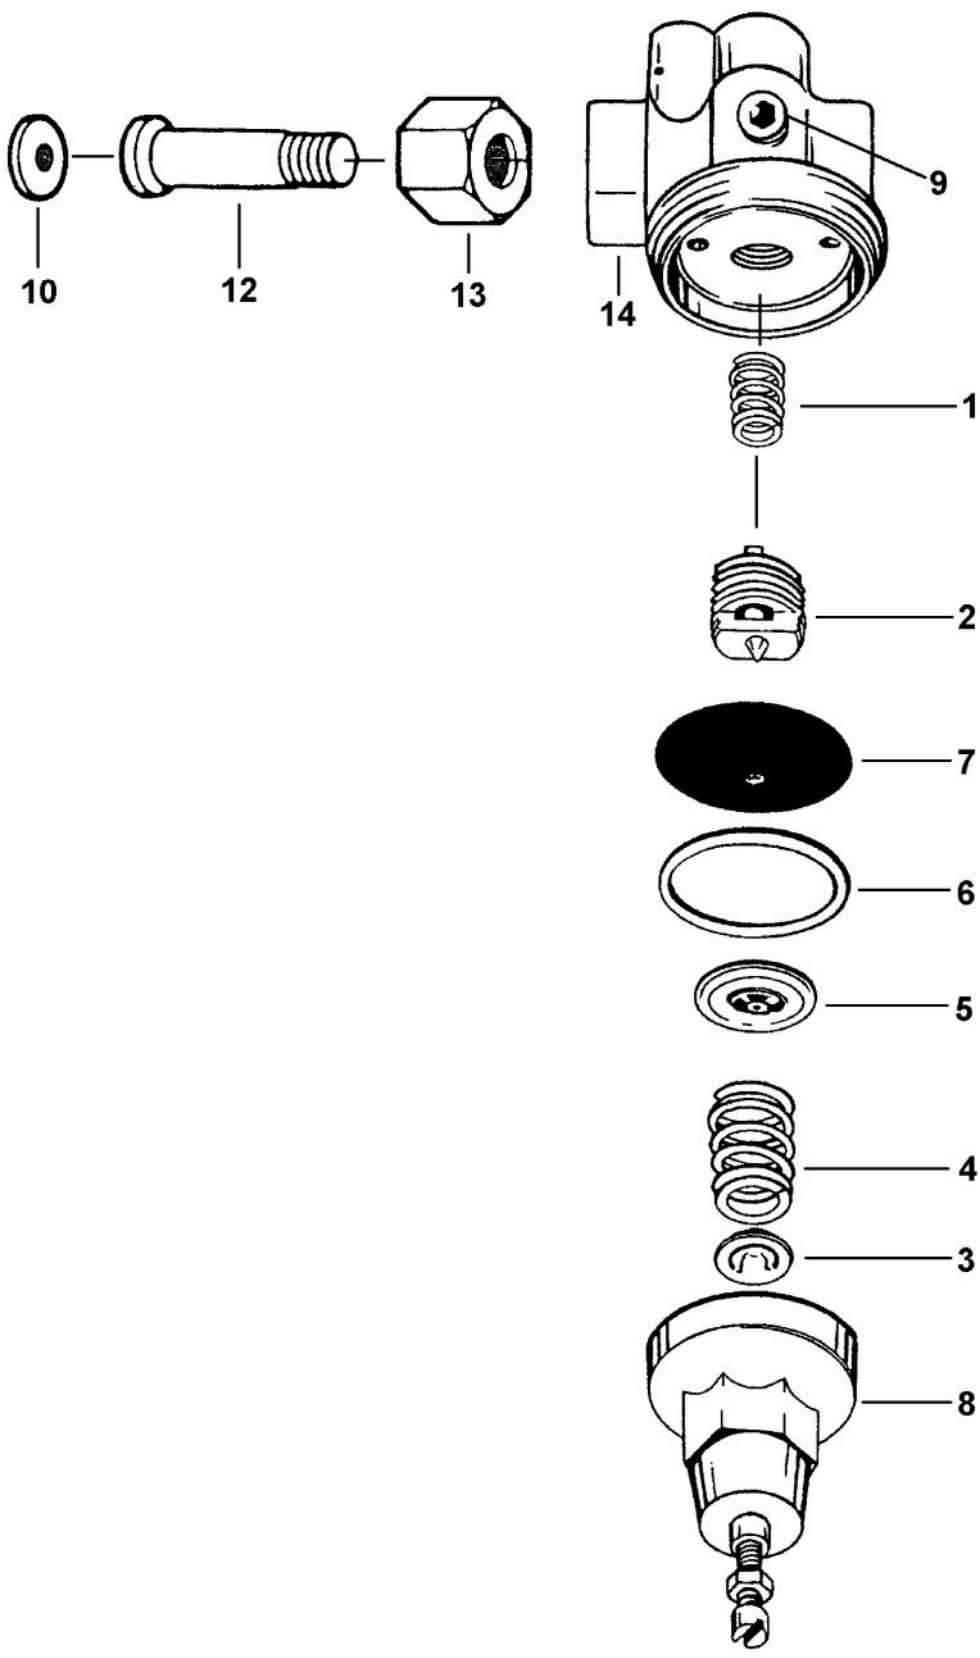

Ref #	Part Number	Qty.	Description
1	PW210021		BACK SHROUD, OUTDOOR 42243087
2	PW230013		CAB. BACK & SEAL
3	PW200039		SCREW41005076
4	PW200022		COMPRESSOR ASSY VUWC140
5	PW240003		DRIER ASSY VUWC140
6	PW200017		LOCK NUT .25-.20 UNC
7	PW200018		.312 ID FLAT WASHER
8	PW240022		POWER CORD, OUTDOOR 42243529
9	PW210018		FAN SHROUD
10	PW210014		DRIP PAN ASSY. (VUWC140)X42242055
11	PW200019		POP RIVET
12	PW240004		CONDENSER, R-134A
13	PW200020		SPEED NUT, FAN MOTOR
14	PW200037		FAN BLADE
15	PW200036		SILENCER, FAN MOTOR SPACER
16	PW240005		FAN/MTR ASSY COMPLETE VUWC
17	PW200021		SCREW
18	PW200022		COMPRESSOR ASSY VUWC140
19	PW200023		CARRIAGE BOLT
20	PW210011		BASEPLATE (VUWC140)
21	PW240002		POWER CORD (VUWC140) 42242488
22	PW200025		SCREW, CLAMP
23	PW240021		DRAIN TUBE (42242079)
24	PW240007		PTC STARTER (VUWC140) 42242427
25	PW200026		SCREW, TERMINAL BLOCK
26	PW240008		TERMINAL BLOCK VUWC140 42242407
27	PW240020		COPPER TUBE, DISCHARGE
28	PW230001		WIRING LABEL (VUWC140) X 41005090
29	PW210015		COMPRESSOR RELAY COVER
30	PW200030		SLEEVE, COMPRESSOR
31	PW200027		NO. 8 STAR WASHER
32	PW240010		GROUND WIRE, COMPRESSOR
33	PW240011		LOW PROCESS TUBE
34	PW200028		HEX HEAD SCREW
35	PW230002		R-134A LABEL (VUWC140) X 41005235
36	PW200029		SCREW
37	PW240012		RUN CAPACITOR (VUWC140) 42242061
38	PW220007		J TRAP
NI	014630-000	1	DRIP PAN SERV. ASM

Ref #	Part Number	Qty.	Description
1	PW300223		SEAT SPRING
2	PW300224		SEAT CAPSULE ASSEMBLY (8402)
3	PW300225		BUTTON - SPRING RETAINER
4	PW300226		BONNET SPRING
5	PW300227		PRESSURE PLATE
6	PW300228		BONNET GASKET
7	PW300229		DIAPHRAGM
8	PW300230		BONNET ASSEMBLY
9	PW300231		PLUG, LH THREADS
10	PW300232		FIBER WASHER F63F
NI	PW300233		PLASTIC WASHER
NI	PW300234		STEM QUAD RING
12	PW300235		LH INLET NIPPLE ASSEMBLY (8404)
13	PW300236		CO2 NUT
14	PW300249		REGULATOR BODY
NI	PW300237		COMPLETE REGULATOR ASSY BEV. DISP. (840)