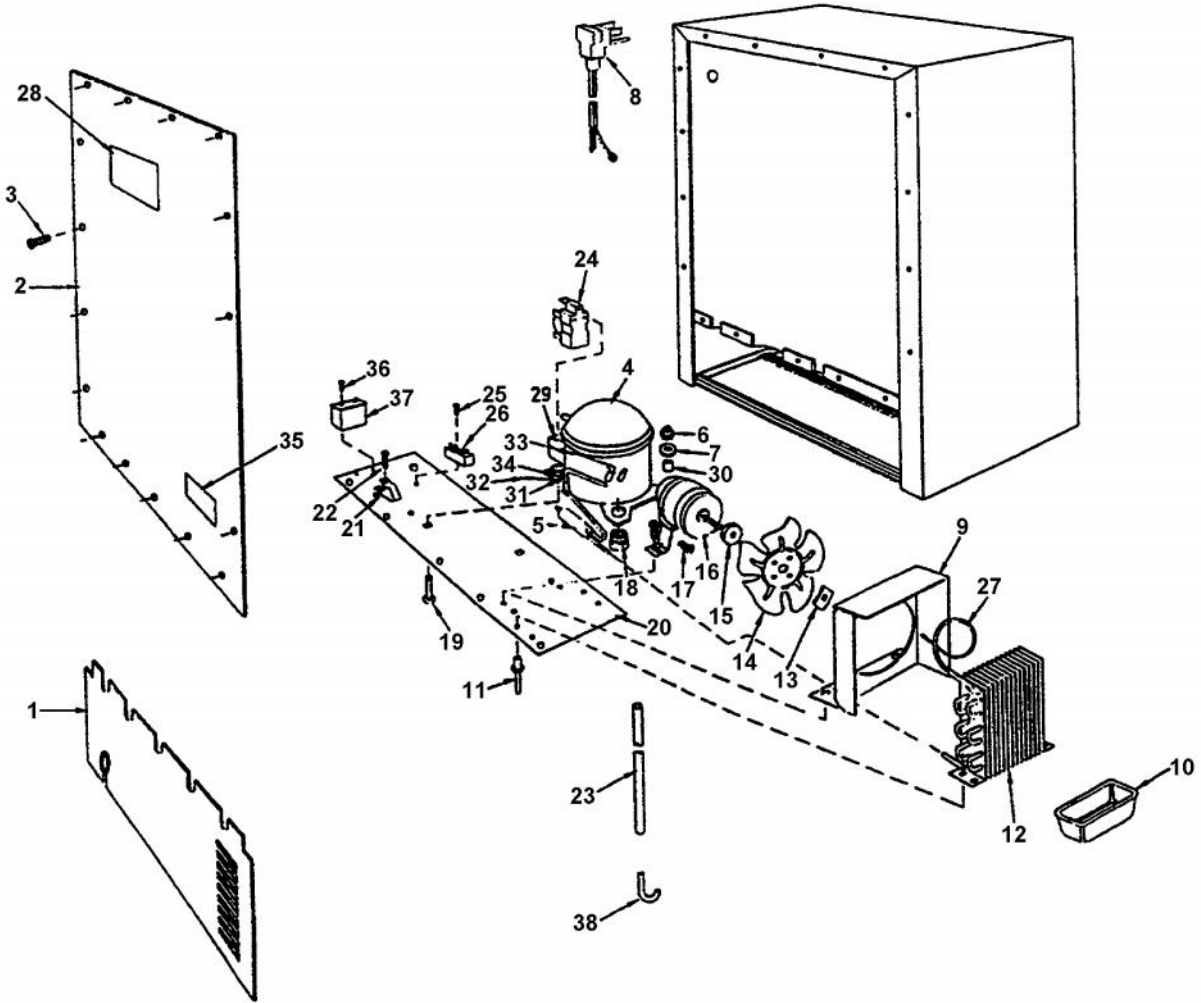

Ref #	Part Number	Qty.	Description
1	PW210020		CABINET
2	PW200001		EVAPORATOR ASSEMBLY 42241493
3	PW230009		EVAPORATOR ASSY 42240573
4	PW200001		EVAPORATOR ASSEMBLY 42241493
5	PW230003		EVAPORATOR TRIM (VUWC140) 42241384
6	PW210012		DRIP TRAY & 2 POP RVT(VUWC)42242603
7	PW240028		THERMOSTAT VUAR140 42244092
NI	001131-000		WHITE WIRE (UNDERCOUNTER REF) (NOT NEEDED ON ALL UNITS)
NI	001132-000		THERMOSTAT BRACKET WITH 2 SCREWS (42245587) (NOT NEEDED ON ALL UNITS)
8	PW240015		SUB TO PW240028
9	PW230004		THERMOSTAT KNOB (VUWC140)X42241950
10	PW210003		GRILLE, (VUWC140) X 42242485
11	PW200003		SCREW 42242847 (PKG 20)
12	PW210005		FRONT SHIELD(VUWC140)X 41003674
13	PW200005		DART CLIP, FRONT SHROUD
14	PW240021		DRAIN TUBE (42242079)
15	PW200006		SCREW
16	PW200012		CAPS, EVAPOR. PORTS(VUWC)X42242606
17	PW200013		SUB TO PW200018 - HOLE PLUG WHITE
18	PW200007		SCREW, EVAPOR. (VUWC140)X 08204902
19	PW200014		3/4 WHITE SPACER (41002929)
20	PW220007		J TRAP
21	PW200008		SCREW, FRONT SHROUD
NI	PW300238		TANK (RESTRAINT) 42244640
22	PW300259		LOCKING CASTER (41006166)
23	PW300261		NON-LOCKING CASTER
NI	PW300250		DRAIN - VUBD140/VRBD
NI	PW300256		OVER FILL CONTAINER (CK-034A)