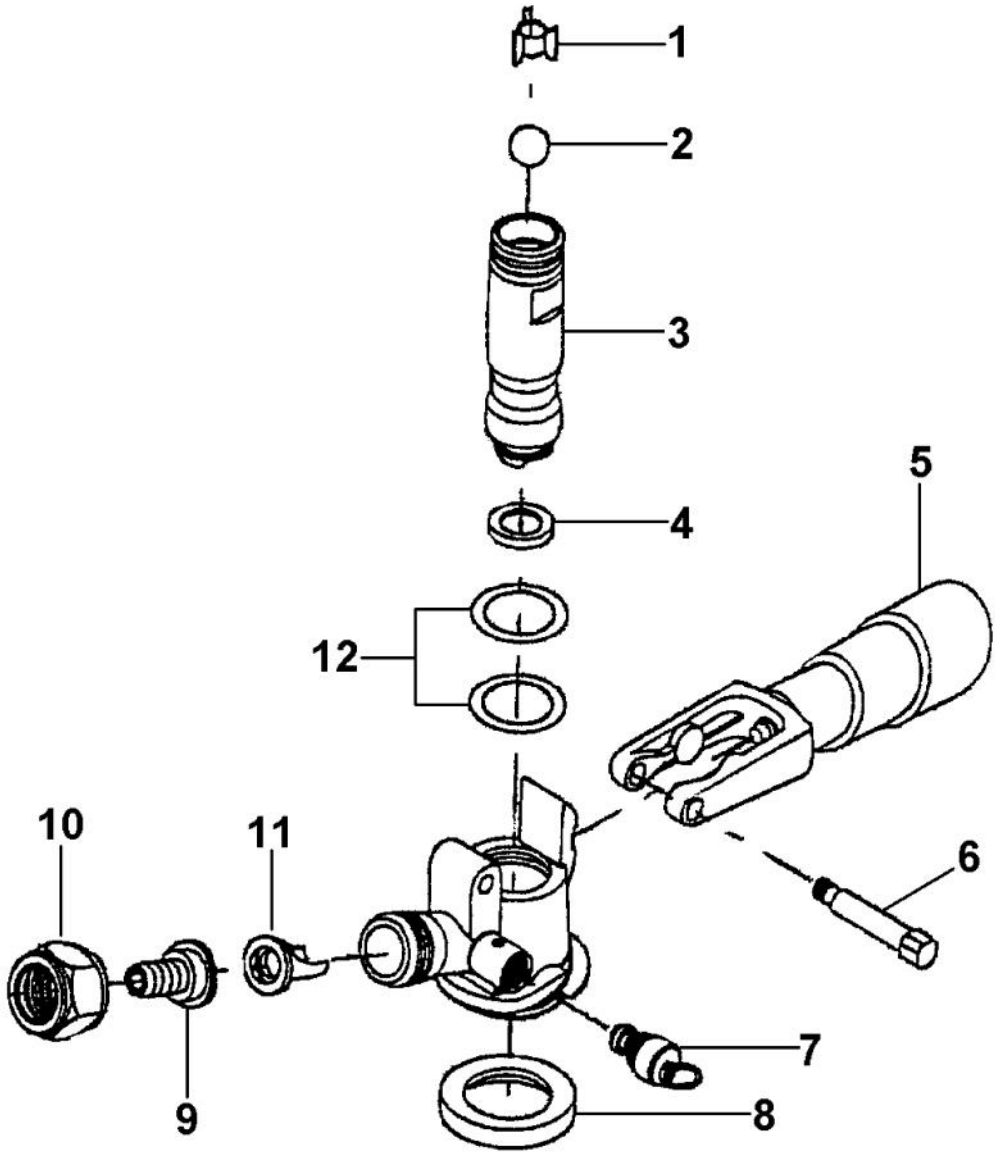

Ref #	Part Number	Qty.	Description
1	PW300208		CHECK BALL RETAINER
2	PW300209		CHECK BALL
3	PW300210		PROBE
4	PW300211		PROBE SEAL
5	PW300212		HANDLE ASSEMBLY -BLACK (403-014)
	PW300213		HANDLE ASSEMBLY - YELLOW
	PW300214		HANDLE ASSEMBLY - RED
6	PW300215		HINGE PIN
7	PW300216		PRESSURE RELIEF VALVE ASSY.
8	PW300217		BODY WASHER (FT84-2A)
9	PW300218		HOSE NIPPLE (404-321)
10	PW300219		HEX NUT (874)
11	PW300220		CHECK VALVE
12	PW300221		PROBE O-RING
NI	PW300222		COMPLETE COUPLER ASSY 7485E-MF-D