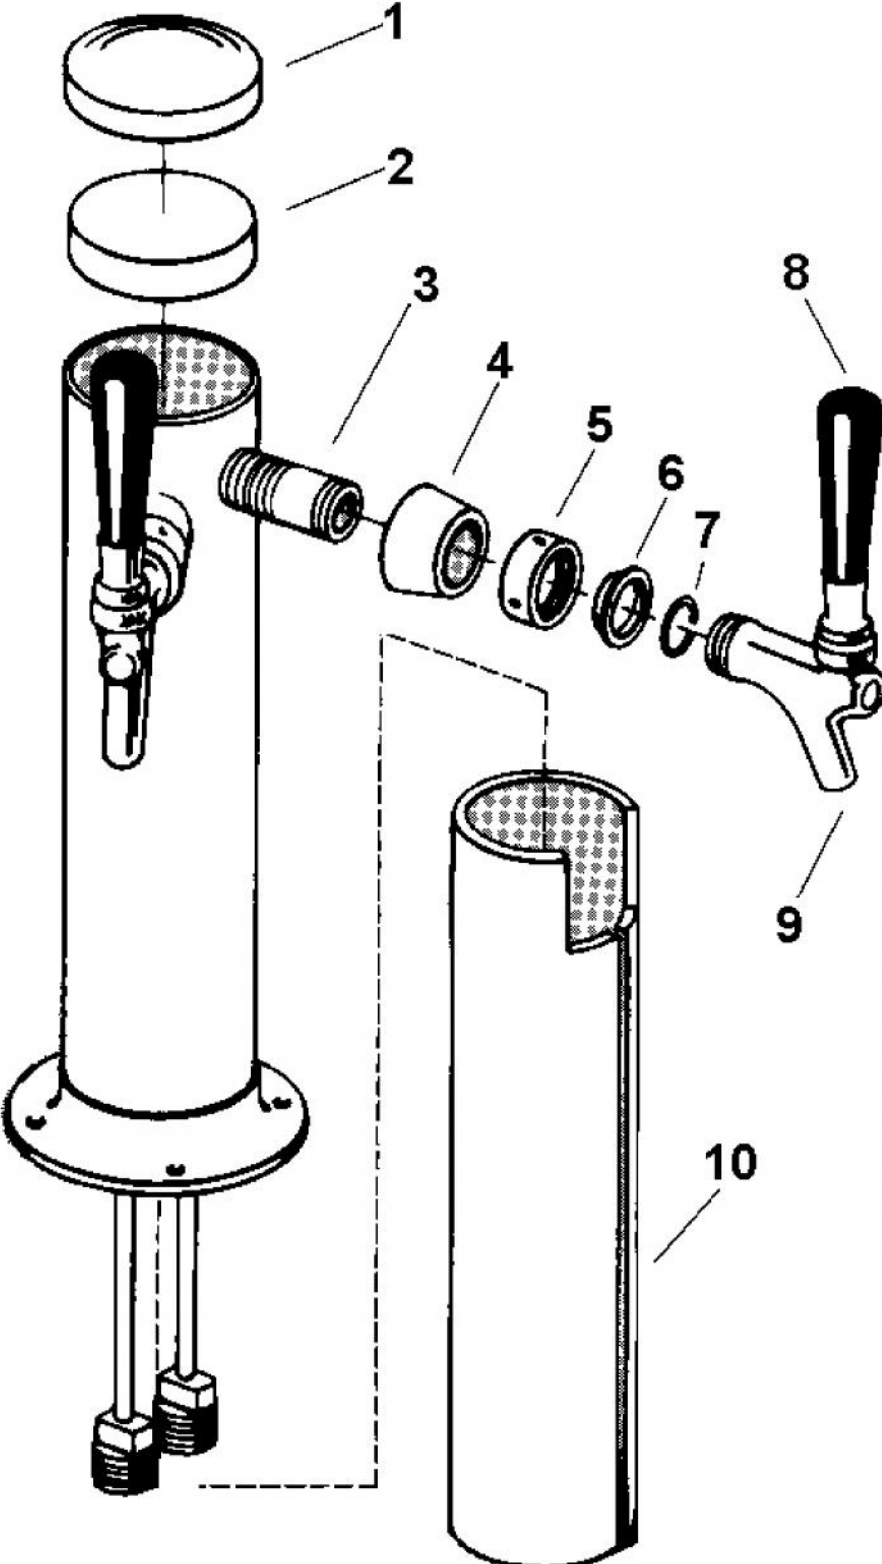

Ref #	Part Number	Qty.	Description
1	PW300196		TOP CAP (D12PC-JE)
2	PW300197		TOP CAP INSULATION (D12-5)
3	PW300198		1PIECE 5/16 O.D. TUBE (D32AN)
4	PW300199		OUTSIDE FLANGE (D6P3C)
5	PW300200		COUPLING NUT (4332)
6	PW300201		COLLAR (4330)
7	PW300202		WASHER (4328)
8	PW300203		FAUCET KNOB (4301)
9	PW300204		FAUCET W/BRASS LEVER(4933K)
10	PW300205		OUTSIDE INSULATION (D17-8-3)
NI	PW300206		COMPLETE TOWER ASSEMBLY-D4743T
NI	PW300207		CO2 TANK (430A-5E)