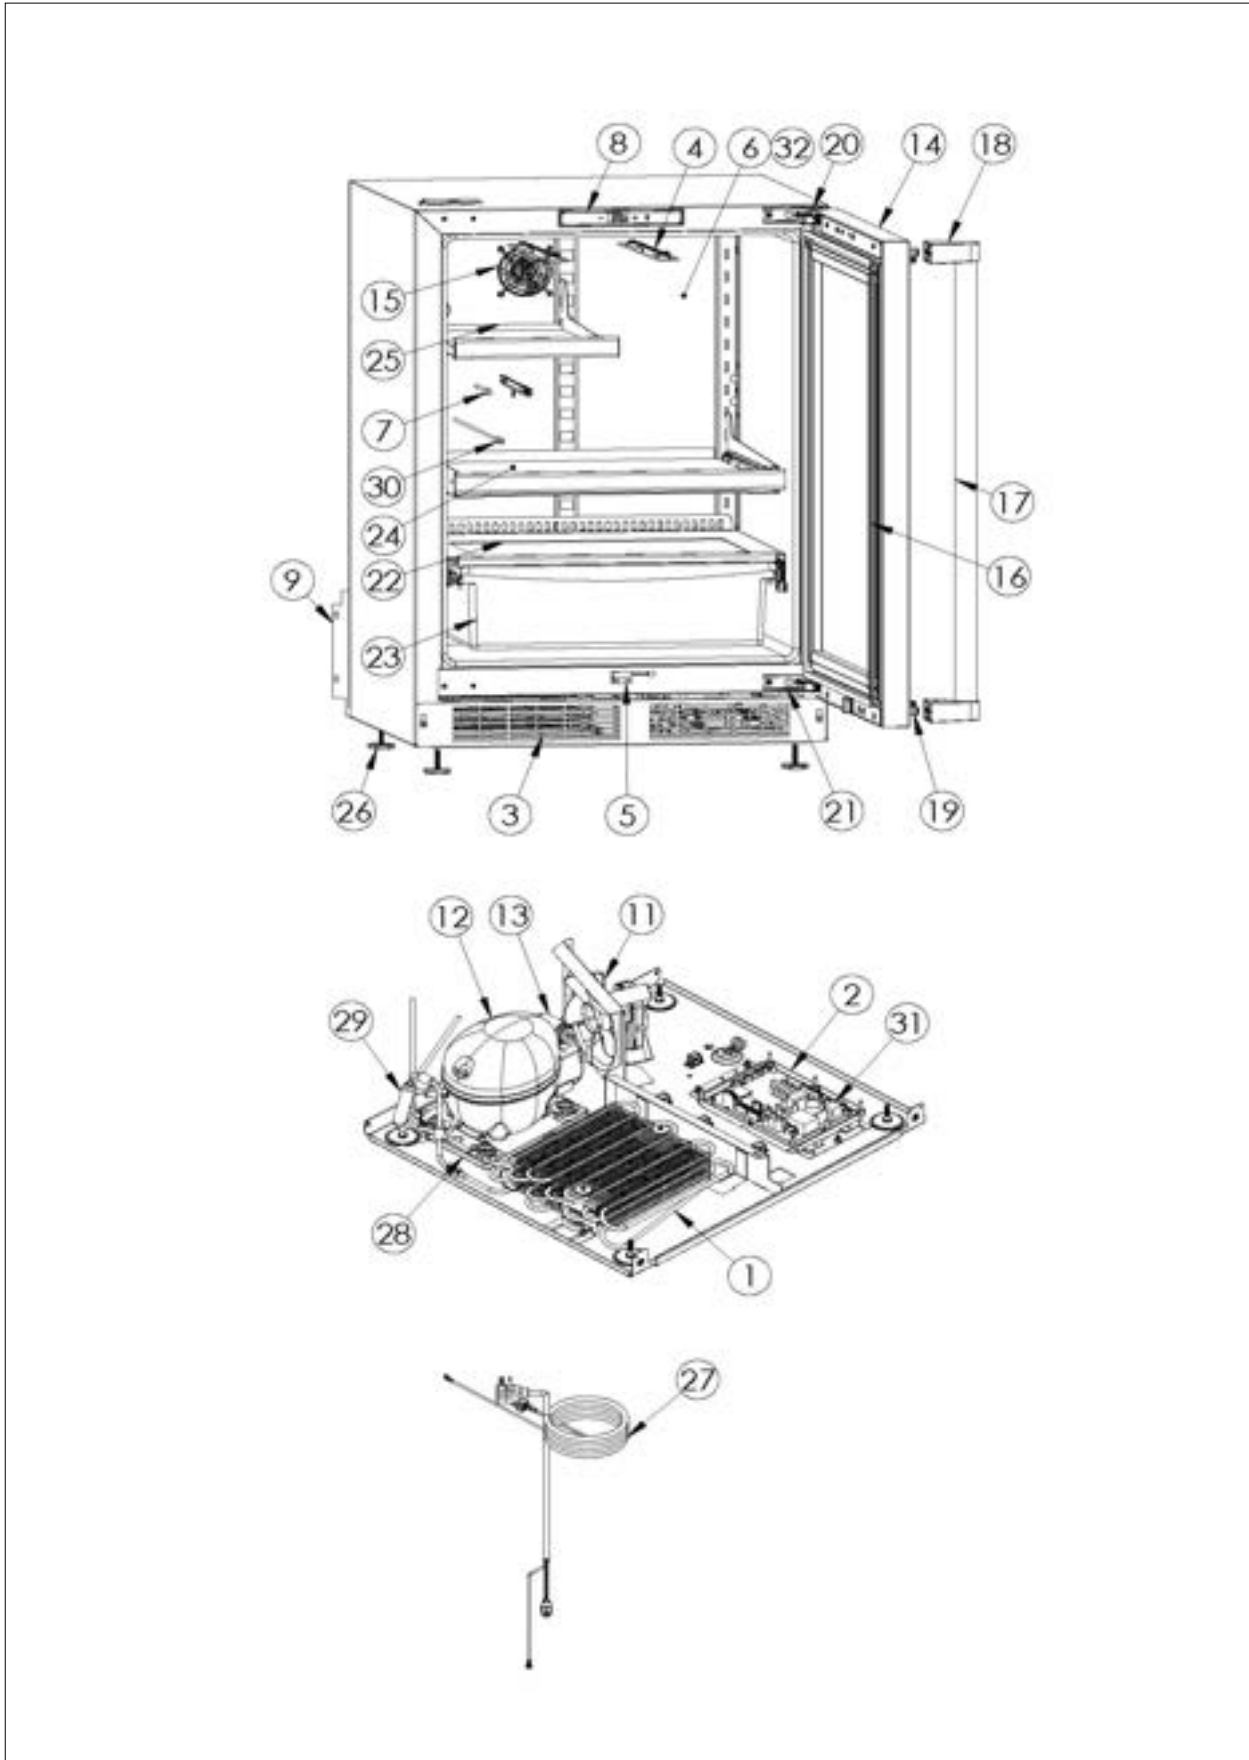

VRUI5241GSS

VRUI5241GSS UNIT COMPONENTS	1
Appendix A:Pages Index	A
Appendix B:Parts Index	B

VRUI5241GSS UNIT COMPONENTS

Item	Part No.	Name	Qty	Uom	NOTES
1	078082-000	CONDENSER ASSEMBLY		EA	
2	078083-000	MAIN CONTROL BOARD KIT		EA	
3	078084-000	GRILLE		EA	
4	078067-000	LED LIGHT STRIP		EA	
5	078069-000	REED SWITCH		EA	
6	078087-000	EVAPORATOR ASSEMBLY		EA	
7	078070-000	THERMISTOR ASSEMBLY		EA	
8	078071-000	UI DISPLAY KIT		EA	
9	078085-000	ACCESS COVER		EA	
NI	078073-000	MECHANICAL HARNESS KIT		EA	
11	078086-000	CONDENSER FAN MOTOR		EA	
12	078074-000	COMPRESSOR		EA	
13	078075-000	COMPRESSOR ELECTRICALS		EA	
14	078088-000	DOOR ASSEMBLY		EA	
15	059331-000	Evaporator Fan Motor		EA	Not available online / Call for pricing and availability
16	059245-000	Door Gasket, Black		EA	Not available online / Call for pricing and availability
17	059238-000	Handle Tube		EA	
18	059237-000	Handle End Cap		EA	Not available online / Call for pricing and availability
19	059239-000	STANDOFF		EA	
20	059229-000	Articulated Hinge, Right Hand, Upper (includes item 19)		EA	Not available online / Call for pricing and availability
<p>Comments for Part Num. 059229-000</p> <p>SERVICE@ABSOLUTEREPAIRINC.COM on Feb 12, 2018</p> <p>This is incorrectly listed as a LH hinge on this lookup. This is actually an upper RH hinge.</p>					
21	059230-000	Hinge-Articulated W/Damper Lower-Rh		EA	Not available online / Call for pricing and availability