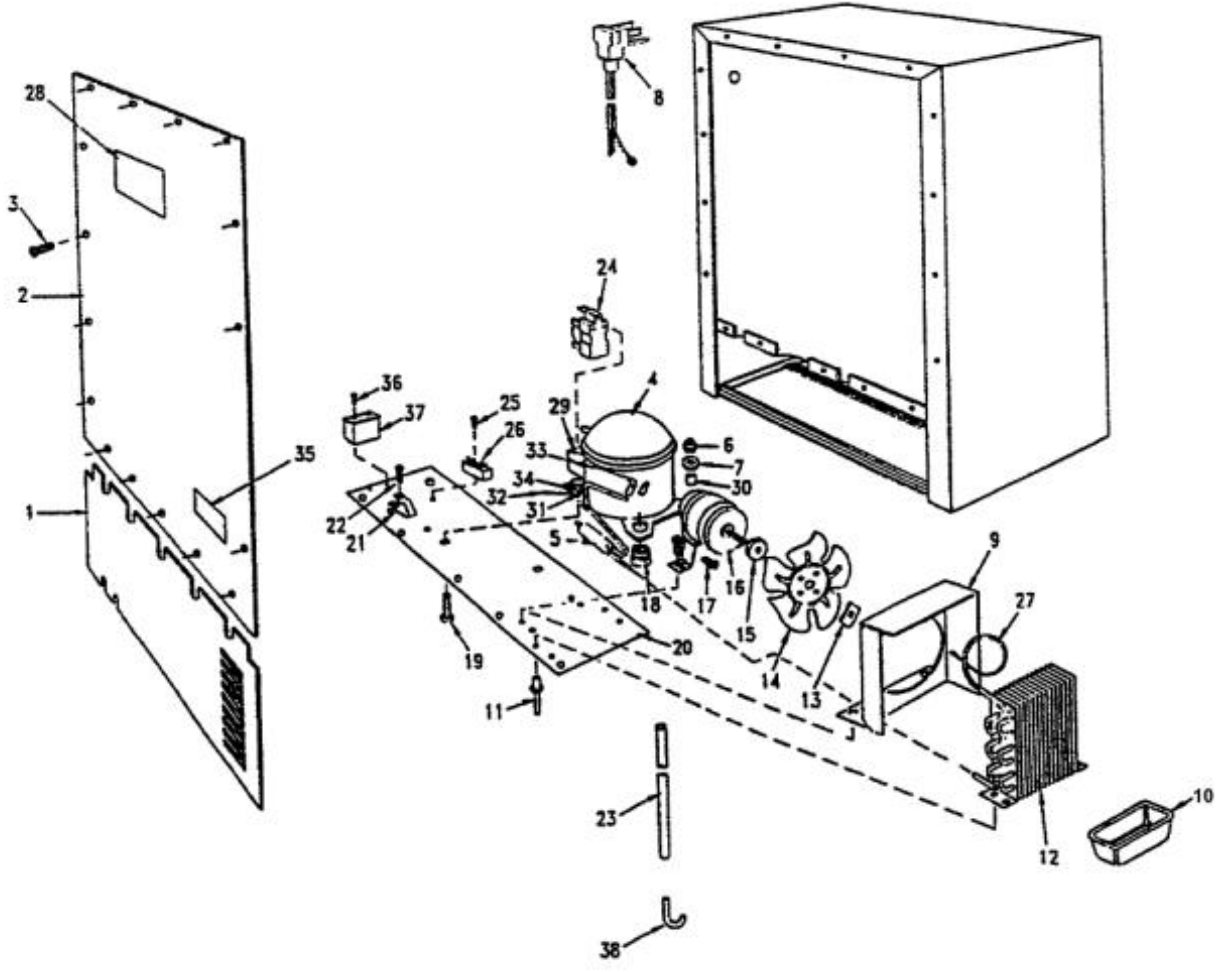

Ref #	Part Number	Qty.	Description
1	PW210019		CABINET
2	PW200009		EVAPORATOR SPACER
3	PW220001		LIGHT SHIELD (VUWC140)X42242070
4	PW240013		LAMP SOCKET (VUWC140) X 2240003A
5	PW240014		LIGHT BULB 15 WATT VUWC 2240004A
6	PW220002		LENS COVER,INTER. LGT(VUWC)42242035
7	PW200010		SCREW, LENS COVER (QTY OF 2)
8	PW200001		EVAPORATOR ASSEMBLY 42241493
9	PW200001		EVAPORATOR ASSEMBLY 42241493
10	PW230003		EVAPORATOR TRIM (VUWC140) 42241384
11	PW210012		DRIP TRAY & 2 POP RVT(VUWC)42242603
12	PW240019		THERMOSTAT
13	PW240015		SUB TO PW240028
14	PW230004		THERMOSTAT KNOB (VUWC140)X42241950
15	PW210003		GRILLE, (VUWC140) X 42242485
16	PW200003		SCREW 42242847 (PKG 20)
17	PW240017		LIGHT SWITCH PLUNGER VUWC 42241373
18	PW230012		LIGHT SWITCH, PLUNGER XBKX 42242915
19	PW200011		P CLAMP & SCREWS (PKG 20) 42242071
20	PW200004		SCREW LENS COVER 42243354
21	PW210004		BTM WINE RACK W/ P CLAMPS 42242072
22	PW210005		FRONT SHIELD(VUWC140)X 41003674
23	PW200005		DART CLIP, FRONT SHROUD
24	PW240021		DRAIN TUBE (42242079)
25	PW200006		SCREW
26	PW200012		CAPS, EVAPOR. PORTS(VUWC)X42242606
27	PW200013		SUB TO PW200018 - HOLE PLUG WHITE
28	PW200007		SCREW, EVAPOR. (VUWC140)X 08204902
29	PW200014		3/4 WHITE SPACER (41002929)
30	PW210017		WIRE SHELF TOP (42242958)
31	PW200015		SCREWS 08205079
32	PW210022		LARGE GLASS SHELF & TRIM 42243083
33	PW210008		MID WINE RACK W/ P CLAMPS 42241943
34	PW220007		J TRAP
35	PW200008		SCREW
36	PW220005		SPACER, GLASS SHELF 42242960(PKG2)
37	PW210023		SHORT GLASS SHELF AND TRIM
NI	PW200038		LEVELER KIT