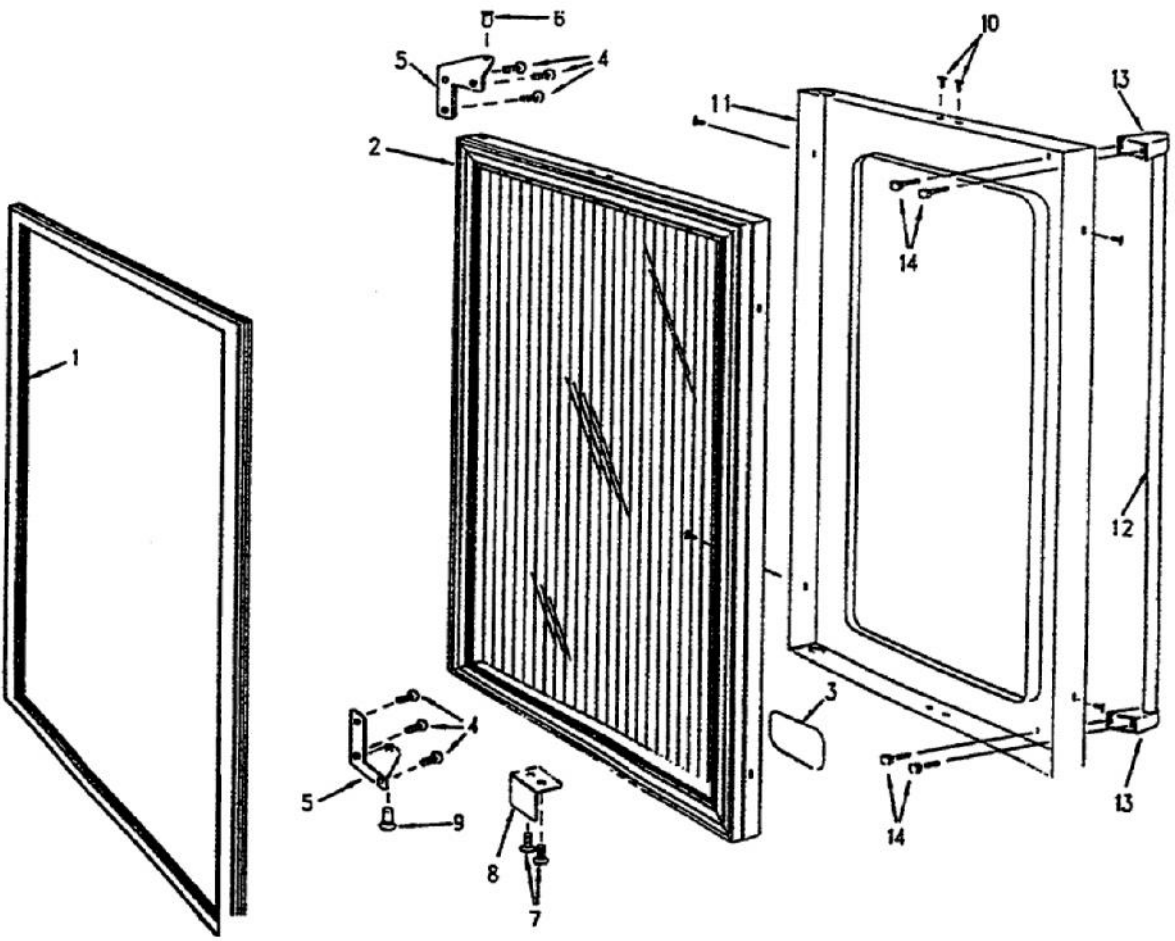

Ref #	Part Number	Qty.	Description
1	PW230005		GASKET, DOOR (VUWC140) X 42241280
2	PW230010SS		COMPLETE DOOR ASSEMBLY 42243023
NI	PW230010BR		COMPLETE DOOR ASSEMBLY
3	PE010058		4 1/2LOGO/VIKING PROF XBKX (ADV
NI	PE010093		LOGO-4 1/2 (VIKING-XBKXXBRX ADHESIV
4	PW200031		SCREW HINGE MTG 42242605
5	PW220004		HINGE KIT (VUWC140) X 42240881
6	PW200032		HINGE PIN 42242281
7	PW200033		SCREW, STRIKER PLATE MOUNTING
8	PW220003		STRIKER PLATE (VUWC140)X42242483
9	PW300244		HINGE PIN, BOTTOM (42245708)
10	PW200035		FRAME MOUNT SCREWS(42243186 PKG 8)
11	PW230008		DOOR FRAME,SS (VUWC140) X 42242663
12	F0002588SS		DOOR HANDLE - SS
NI	F0002588BR		DOOR HANDLE VUWC140 (BRASS) 29.5
13	PE030001		BRACKET, DOOR, HANDLE
NI	PE030001PVD		END CAP DOOR HANDLE XBR
14	PD010019		BLT-1/4-20X3/8HEX WASHER SERATED