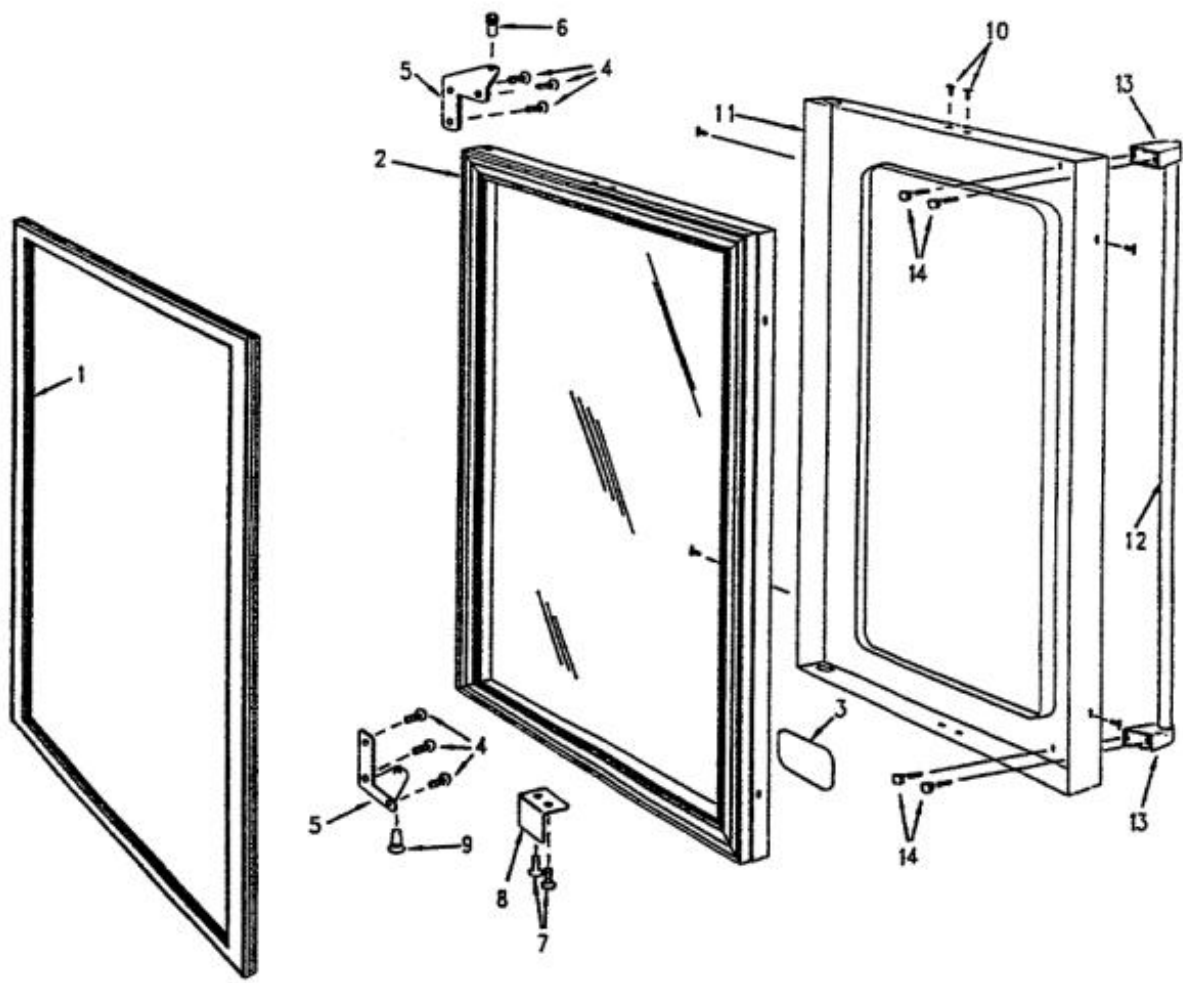

Ref #	Part Number	Qty.	Description
1	PW230005		GASKET, DOOR (VUWC140) X 42241280
2	PW230006		DOOR, COMPLETE ASSY(VUWC140)42242661
3	PE010058		4 1/2 LOGO/VIKING PROF XBKX (ADV
NI	PE010093		LOGO-4 1/2 (VIKING-XBKXXBRX ADHESIV
4	PW200031		SCREW HINGE MTG 42242605
5	PW220004		HINGE KIT (VUWC140) X 42240881
6	PW200032		HINGE PIN 42242281
7	PW200033		SCREW, STRIKER PLATE MOUNTING
8	PW220003		STRIKER PLATE (VUWC140)X42242483
9	PW300244		HINGE PIN, BOTTOM (42245708)
10	PW200035		FRAME MOUNT SCREWS(42243186 PKG 8)
11	PW230008		DOOR FRAME,SS (VUWC140) X 42242663
12	F0002588SS		DOOR HANDLE - SS
NI	F0002588BR		DOOR HANDLE VUWC140 (BRASS) 29.5
13	PE030001		BRACKET, DOOR, HANDLE
NI	PE030001PVD		END CAP DOOR HANDLE XBR
14	PD010019		BLT-1/4-20X3/8HEX WASHER SERATED