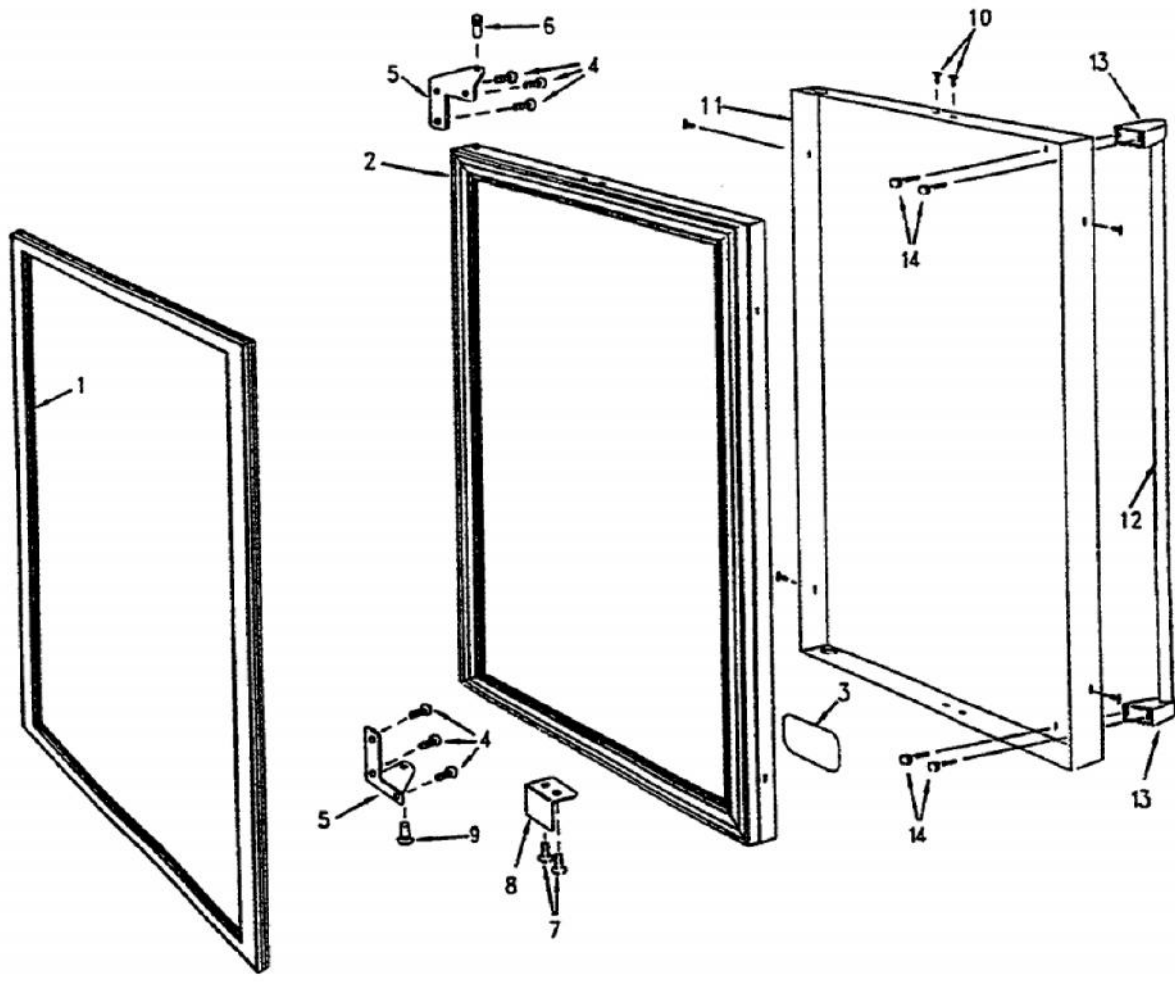

Ref #	Part Number	Qty.	Description
1	PW210009		BACK SHROUD (VUWC140) 42242081
2	PW210010		CABINET BACK (VUWC140) X 42241648
3	PW200016		SCREW, CABINET BACK
4	PW200040		COMPRESSOR ASSEMBLY 42242580
5	PW240003		DRIER ASSY VUWC140
6	PW200017		LOCK NUT .25-.20 UNC
7	PW200018		.312 ID FLAT WASHER
8	PW240002		POWER CORD (VUWC140) 42242488
9	PW210013		FAN SHROUD (VUWC140) 42241349
10	PW210014		DRIP PAN ASSY. (VUWC140)X42242055
11	PW200019		POP RIVET
12	PW240004		CONDENSER, R-134A
13	PW200020		SPEED NUT, FAN MOTOR
14	PW200037		FAN BLADE
15	PW200036		SILENCER, FAN MOTOR SPACER
16	PW240005		FAN/MTR ASSY COMPLETE VUWC
17	PW200021		SCREW
18	PW200022		COMPRESSOR ASSY VUWC140
19	PW200023		CARRIAGE BOLT
20	PW210011		BASEPLATE (VUWC140)
21	PW240002		POWER CORD (VUWC140) 42242488
22	PW200025		SCREW, CLAMP
23	PW240021		DRAIN TUBE (42242079)
24	PW240007		PTC STARTER (VUWC140) 42242427
25	PW200026		SCREW, TERMINAL BLOCK
26	PW240008		TERMINAL BLOCK VUWC140 42242407
27	PW240004		CONDENSER, R-134A
28	PW230001		WIRING LABEL (VUWC140) X 41005090
29	PW210015		COMPRESSOR RELAY COVER
30	PW200030		SLEEVE, COMPRESSOR
31	PW200027		NO. 8 STAR WASHER
32	PW240010		GROUND WIRE, COMPRESSOR
33	PW240011		LOW PROCESS TUBE
34	PW200028		HEX HEAD SCREW
35	PW230002		R-134A LABEL (VUWC140) X 41005235
36	PW200029		SCREW
37	PW240012		RUN CAPACITOR (VUWC140) 42242061
38	PW220007		J TRAP
38	PW220007		J TRAP