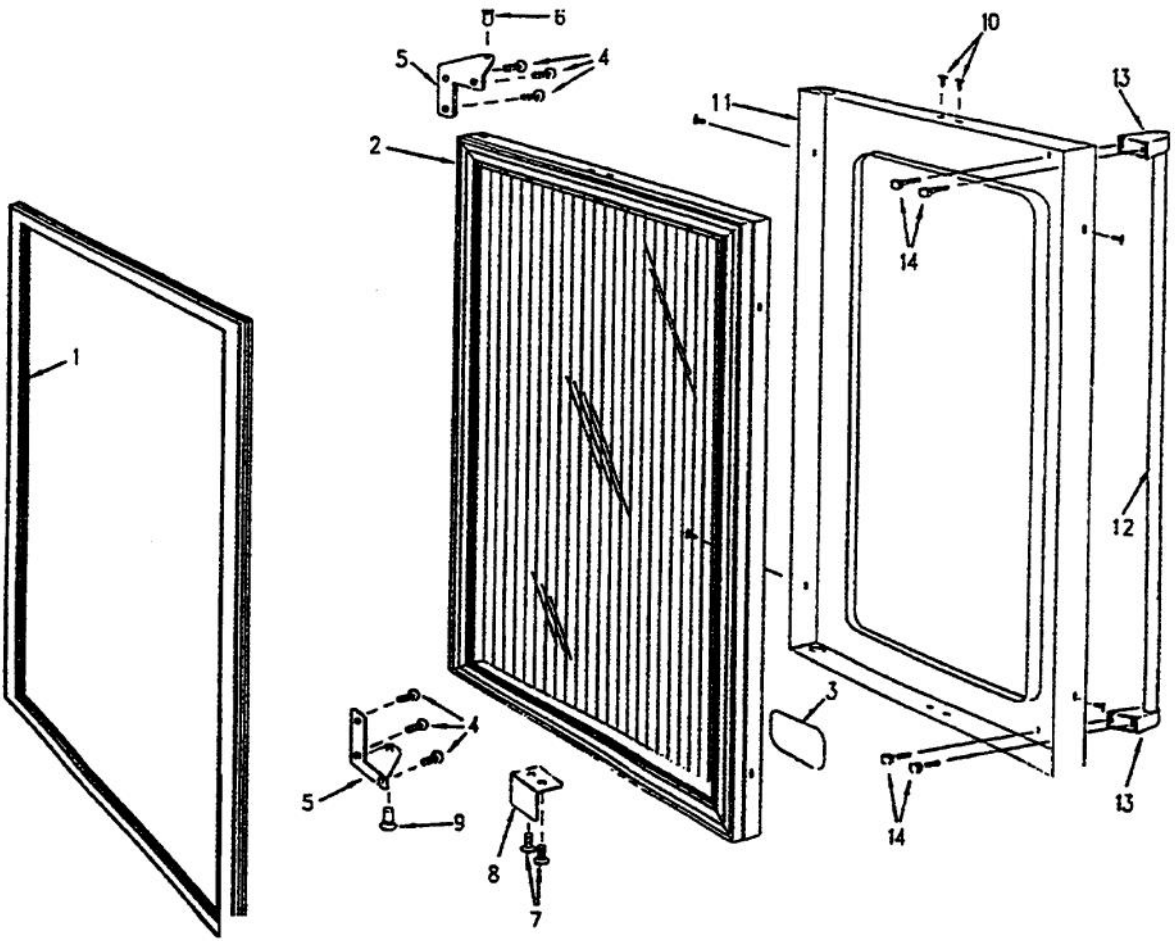

Ref #	Part Number	Qty.	Description
1	PW230127		GASKET, DOOR
2	PW230010SS PW230010BR		COMPLETE DOOR ASSEMBLY 42243023 COMPLETE DOOR ASSEMBLY
3	PE010058 PE010093		4 1/2 LOGO/VIKING PROF XBKX (ADV LOGO-4 1/2 (VIKING-XBKXXBRX ADHESIV
4	PW200031		SCREW HINGE MTG 42242605
5	PW220004		HINGE KIT (VUWC140) X 42240881
6	PW200032		HINGE PIN 42242281
7	PW200033		SCREW, STRIKER PLATE MOUNTING
8	PW220003		STRIKER PLATE (VUWC140)X42242483
9	PW300244		HINGE PIN, BOTTOM (42245708)
10	PW200035		FRAME MOUNT SCREWS(42243186 PKG 8)
11	PW230008		DOOR FRAME,SS (VUWC140) X 42242663
12	F0002588SS F0002588BR		DOOR HANDLE - SS DOOR HANDLE VUWC140 (BRASS) 29.5
13	PE030001 PE030001PVD		BRACKET, DOOR, HANDLE END CAP DOOR HANDLE XBR
14	PD010019		BLT-1/4-20X3/8HEX WASHER SERATED