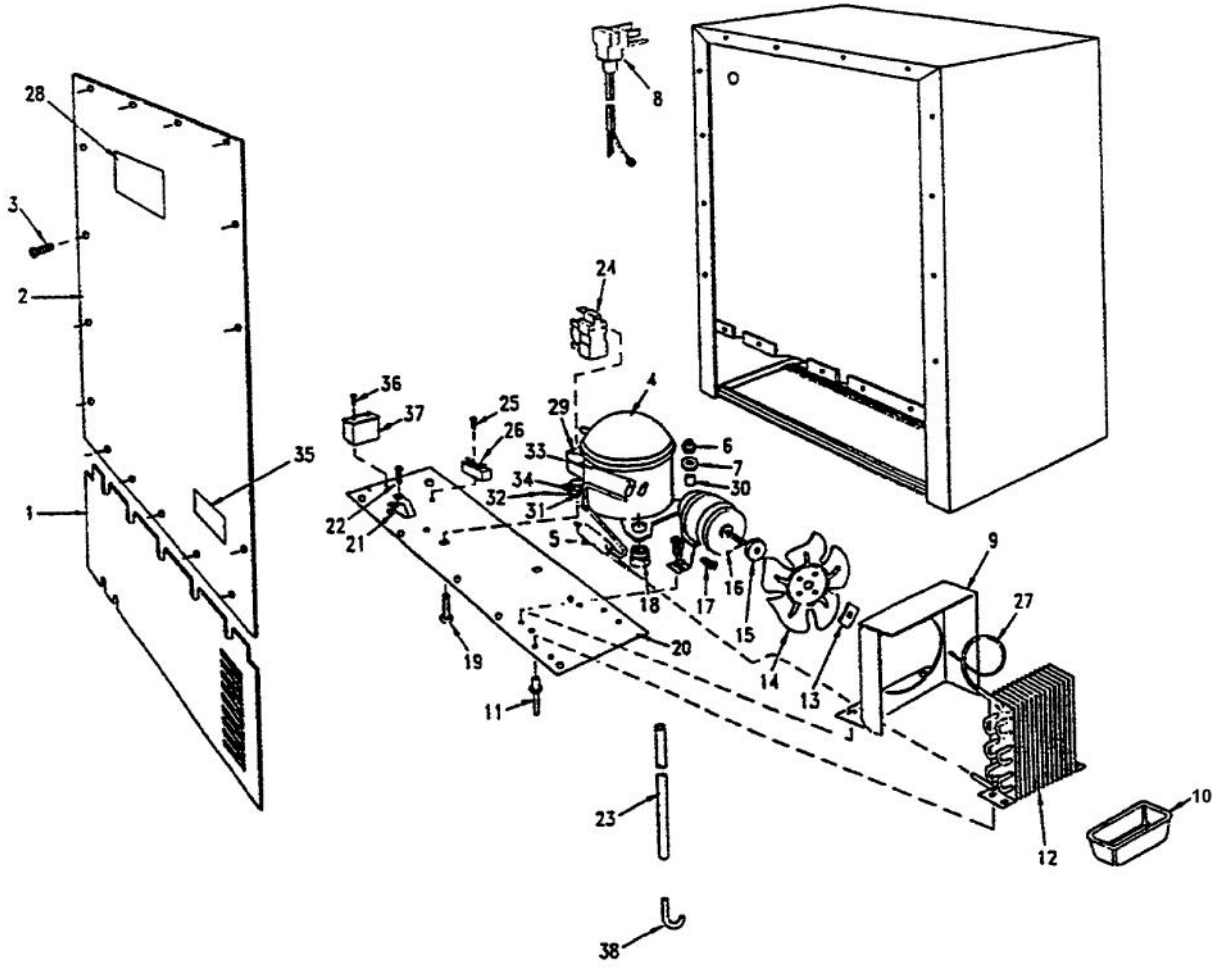

Ref #	Part Number	Qty.	Description
1	PW210019		CABINET
2	PW200009		EVAPORATOR SPACER
3	PW220001		LIGHT SHIELD (VUWC140)X42242070
4	PW240013		LAMP SOCKET (VUWC140) X 2240003A
5	PW240014		LIGHT BULB 15 WATT VUWC 2240004A
6	PW220002		LENS COVER,INTER. LGT(VUWC)42242035
7	PW200010		SCREW, LENS COVER (QTY OF 2)
8	PW240058		EVAPORATOR, VUAR141 (42244045)
9	PW200001		EVAPORATOR ASSEMBLY 42241493
10	PW230003		EVAPORATOR TRIM (VUWC140) 42241384
11	PW210012		DRIP TRAY & 2 POP RVT(VUWC)42242603
12	PW240033		SSAC CONTROL (AFTER 8/1/01)
13	PW240015		SUB TO PW240028
14	PW230004		THERMOSTAT KNOB (VUWC140)X42241950
15	PW210003		GRILLE, (VUWC140) X 42242485
16	PW200003		SCREW 42242847 (PKG 20)
17	PW240017		LIGHT SWITCH PLUNGER VUWC 42241373
18	PW230012		LIGHT SWITCH, PLUNGER XBKX 42242915
19	PW200011		P CLAMP & SCREWS (PKG 20) 42242071
20	PW200004		SCREW LENS COVER 42243354
21	PW210004		BTM WINE RACK W/ P CLAMPS 42242072
22	PW210005		FRONT SHIELD(VUWC140)X 41003674
23	PW200005		DART CLIP, FRONT SHROUD
24	PW240021		DRAIN TUBE (42242079)
25	PW200006		SCREW
26	PW200012		CAPS, EVAPOR. PORTS(VUWC)X42242606
27	PW200013		SUB TO PW200018 - HOLE PLUG WHITE
28	PW200007		SCREW, EVAPOR. (VUWC140)X 08204902
29	PW200014		3/4 WHITE SPACER (41002929)
30	PW210017		WIRE SHELF TOP (42242958)
31	PW200015		SCREWS 08205079
32	PW210022		LARGE GLASS SHELF & TRIM 42243083
33	PW210008		MID WINE RACK W/ P CLAMPS 42241943
34	PW220007		J TRAP
35	PW200008		SCREW
36	PW220005		SPACER, GLASS SHELF 42242960(PKG2)
37	PW210023		SHORT GLASS SHELF AND TRIM
NI	PW200038		LEVELER KIT