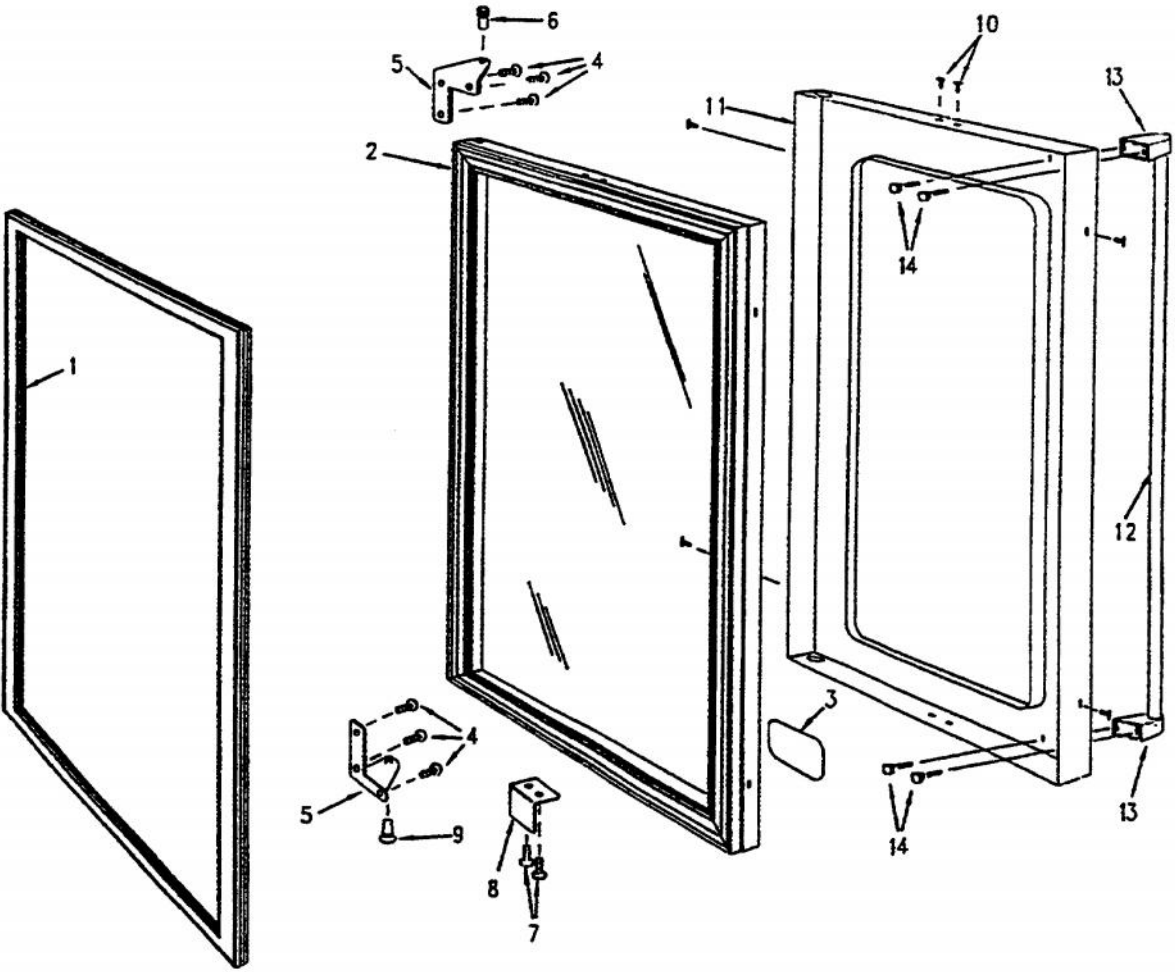

Ref #	Part Number	Qty.	Description
1	PW230127		GASKET, DOOR
2	PW230006		DOOR, COMPLETE ASSY(VUWC140)42242661
3	PE010058		4 1/2 LOGO/VIKING PROF XBKX (ADV
	PE010093		LOGO-4 1/2 (VIKING-XBKXXBRX ADHESIV
4	PW200031		SCREW HINGE MTG 42242605
5	PW220004		HINGE KIT (VUWC140) X 42240881
6	PW200032		HINGE PIN 42242281
7	PW200033		SCREW, STRIKER PLATE MOUNTING
8	PW220003		STRIKER PLATE (VUWC140)X42242483
9	PW300244		HINGE PIN, BOTTOM (42245708)
10	PW200035		FRAME MOUNT SCREWS(42243186 PKG 8)
11	PW230008		DOOR FRAME,SS (VUWC140) X 42242663
12	F0002588SS		DOOR HANDLE - SS
	F0002588BR		DOOR HANDLE VUWC140 (BRASS) 29.5
13	PE030001		BRACKET, DOOR, HANDLE
	PE030001PVD		END CAP DOOR HANDLE XBR
14	PD010019		BLT-1/4-20X3/8HEX WASHER SERATED