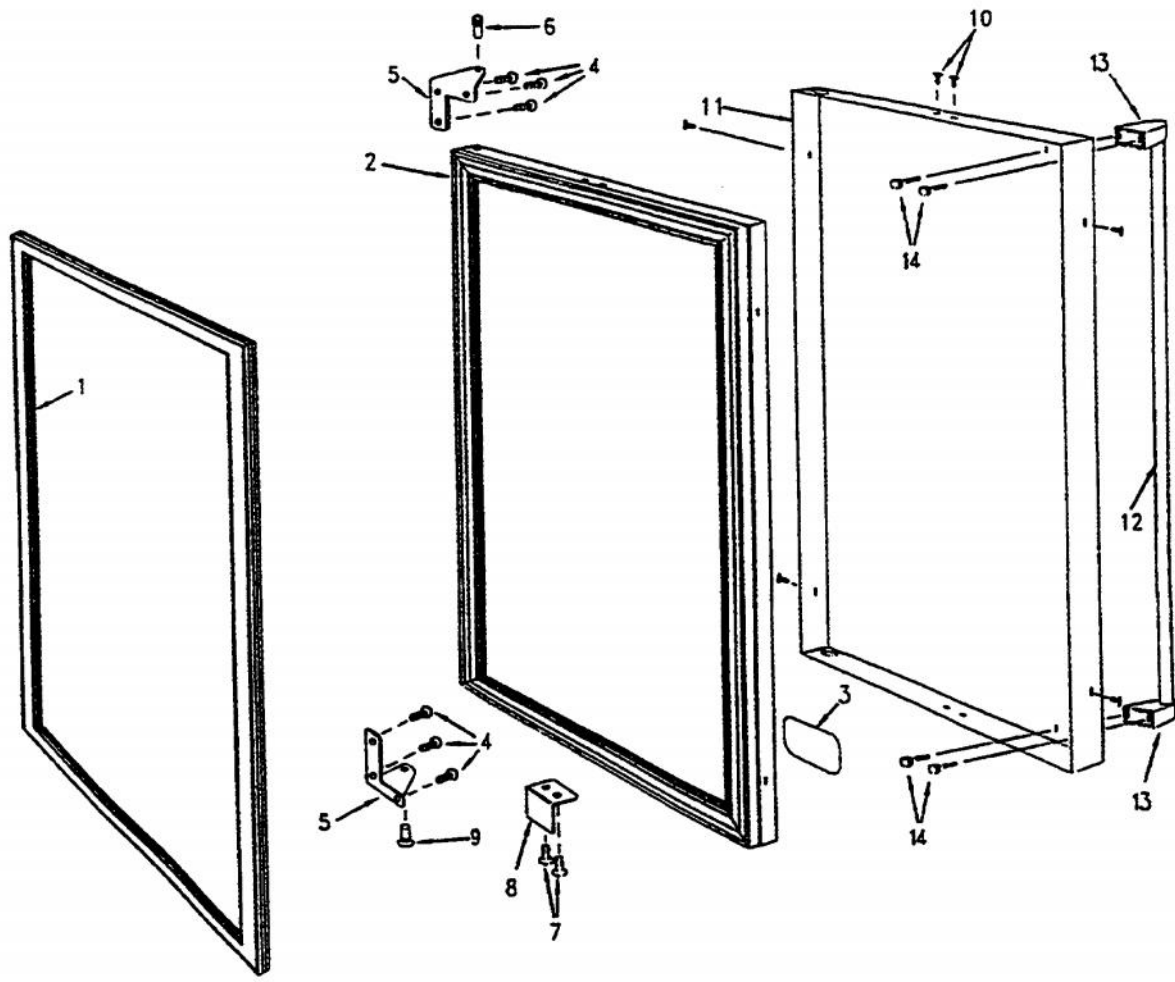

Ref #	Part Number	Qty.	Description
1	PW210009		BACK SHROUD (VUWC140) 42242081
2	PW210010		CABINET BACK (VUWC140) X 42241648
3	PW200016		SCREW, CABINET BACK
4	PW200040		COMPRESSOR ASSEMBLY 42242580
5	PW240003		DRIER ASSY VUWC140
6	PW200017		LOCK NUT .25-.20 UNC
7	PW200018		.312 ID FLAT WASHER
8	PW240002		POWER CORD (VUWC140) 42242488
	PW240022		POWER CORD, OUTDOOR 42243529
9	PW210013		FAN SHROUD (VUWC140) 42241349
10	PW210014		DRIP PAN ASSY. (VUWC140)X42242055
11	PW200019		POP RIVET
12	PW240004		CONDENSER, R-134A
13	PW200020		SPEED NUT, FAN MOTOR
14	PW200037		FAN BLADE
15	PW200036		SILENCER, FAN MOTOR SPACER
16	PW240005		FAN/MTR ASSY COMPLETE VUWC
17	PW200021		SCREW
18	PW200022		COMPRESSOR ASSY VUWC140
19	PW200023		CARRIAGE BOLT
20	PW210011		BASEPLATE (VUWC140)
21	PW240002		POWER CORD (VUWC140) 42242488
22	PW200025		SCREW, CLAMP
23	PW240021		DRAIN TUBE (42242079)
24	PW240007		PTC STARTER (VUWC140) 42242427
25	PW200026		SCREW, TERMINAL BLOCK
26	PW240008		TERMINAL BLOCK VUWC140 42242407
27	PW240004		CONDENSER, R-134A
28	PW230001		WIRING LABEL (VUWC140) X 41005090
29	PW210015		COMPRESSOR RELAY COVER
30	PW200030		SLEEVE, COMPRESSOR
31	PW200027		NO. 8 STAR WASHER
32	PW240010		GROUND WIRE, COMPRESSOR
33	PW240011		LOW PROCESS TUBE
34	PW200028		HEX HEAD SCREW
35	PW230002		R-134A LABEL (VUWC140) X 41005235
36	PW200029		SCREW
37	PW240012		RUN CAPACITOR (VUWC140) 42242061
38	PW220007		J TRAP