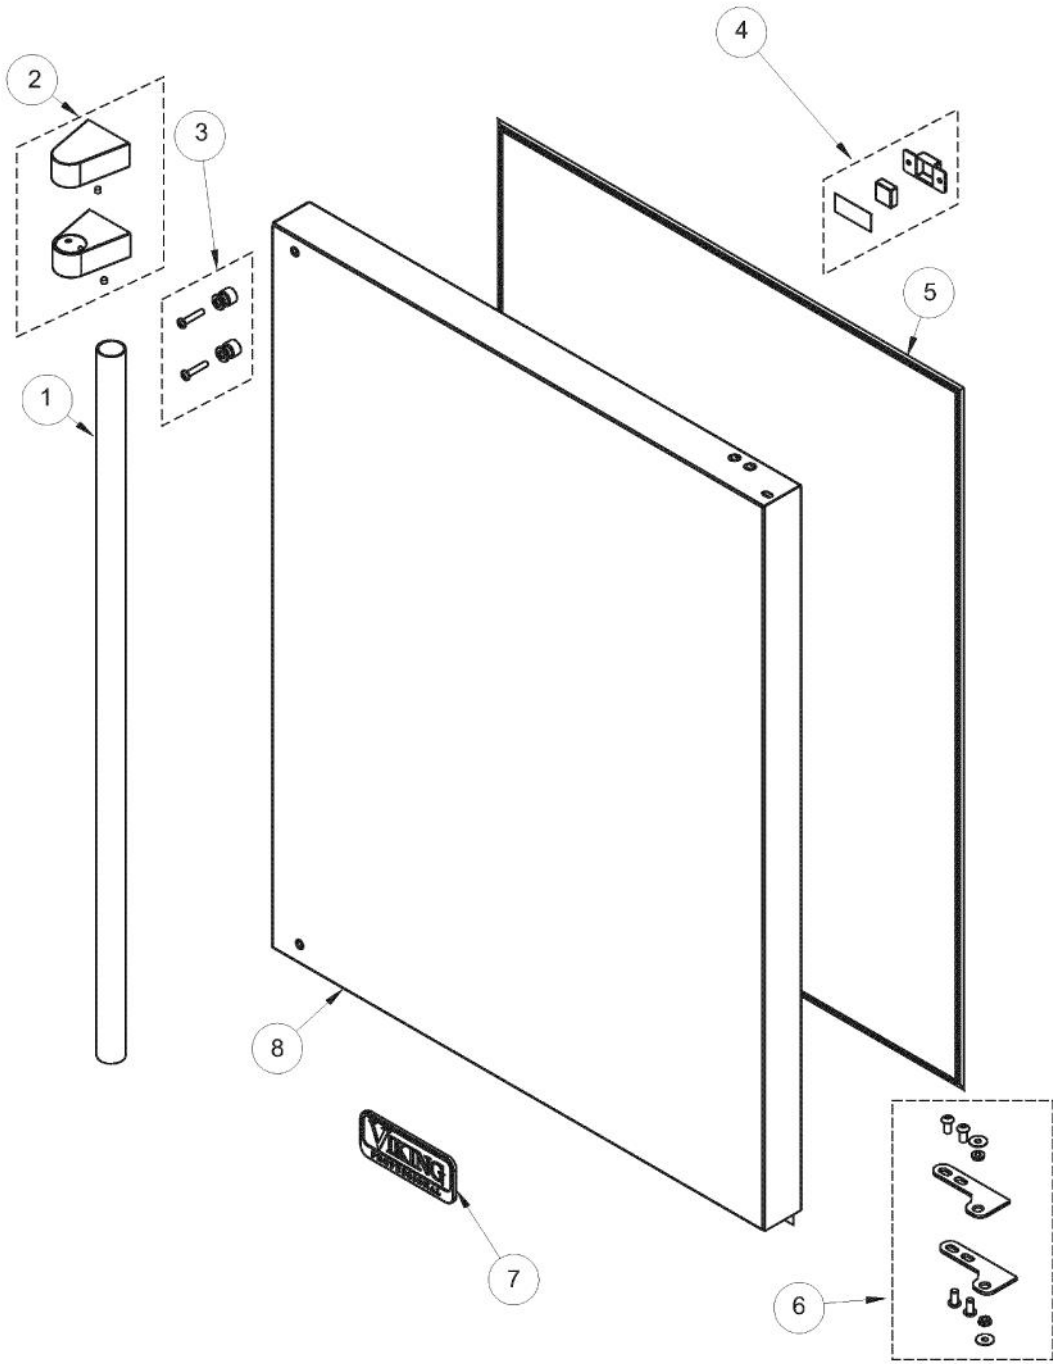

Ref #	Part Number	Qty.	Description
1	009519-000	1	HANDLE TUBE, SS
2	009520-000	1	END CAP ASSEMBLY W/SET SCREW - 42247009
3	009521-000	1	STANDOFF STUD
4	009522-000	1	MAGNET SWITCH RETAINER
5	009523-000	1	DOOR GASKET - WH
6	009525-000	1	DOOR HINGE ASSEMBLY - 42247016
7	PS100055	1	VIKING NAMEPLATE 142 WC (42242662)
8	009526-000	1	DOOR ASSEMBLY - RH, WH DR, WH GKT
	009527-000	1	DOOR ASSEMBLY - LH, WH DR, WH GKT
	009528-000	1	DOOR ASSEMBLY - RT
	009529-000	1	DOOR ASSEMBLY - LT