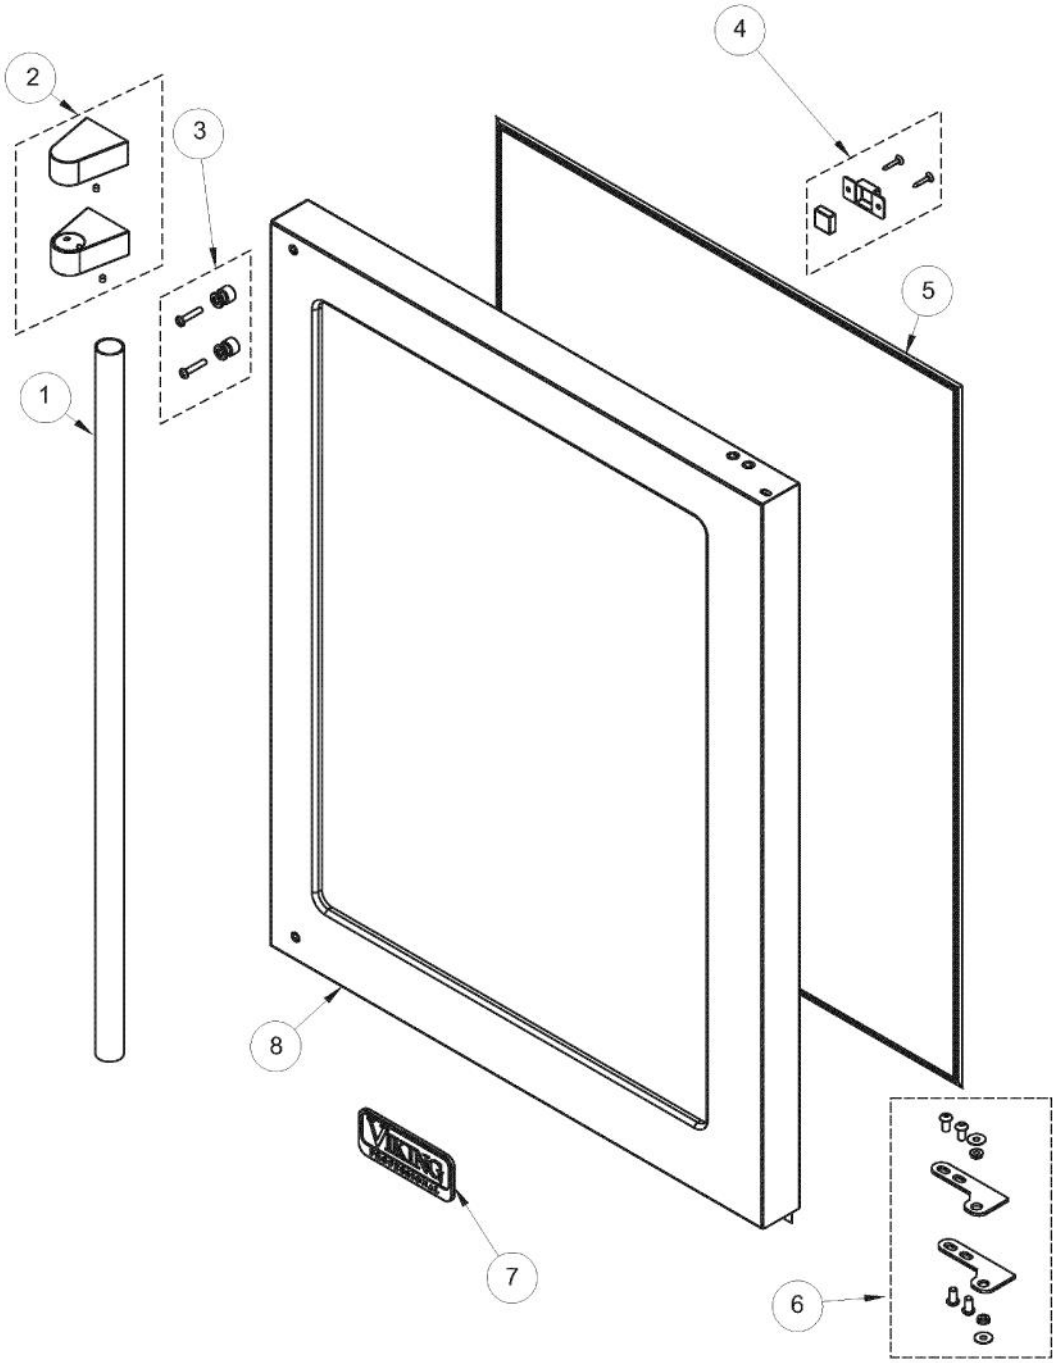

Ref #	Part Number	Qty.	Description
1	009519-000	1	HANDLE TUBE, SS
2	009520-000	1	END CAP ASSEMBLY W/SET SCREW - 42247009
3	009521-000	1	STANDOFF STUD
4	009522-000	1	MAGNET SWITCH RETAINER
5	009524-000	1	DOOR GASKET - BK
6	009525-000	1	DOOR HINGE ASSEMBLY - 42247016
7	PS100055	1	VIKING NAMEPLATE 142 WC (42242662)
8	009530-000	1	RIGHT HAND DOOR ASSEMBLY, CLEAR, FOR 6BARE615
	009531-000	1	DOOR ASSEMBLY - LH CLEAR GLASS
	009532-000	1	DOOR ASSEMBLY - RH FLUTED GLASS
	009533-000	1	DOOR ASSEMBLY - LH FLUTED GLASS