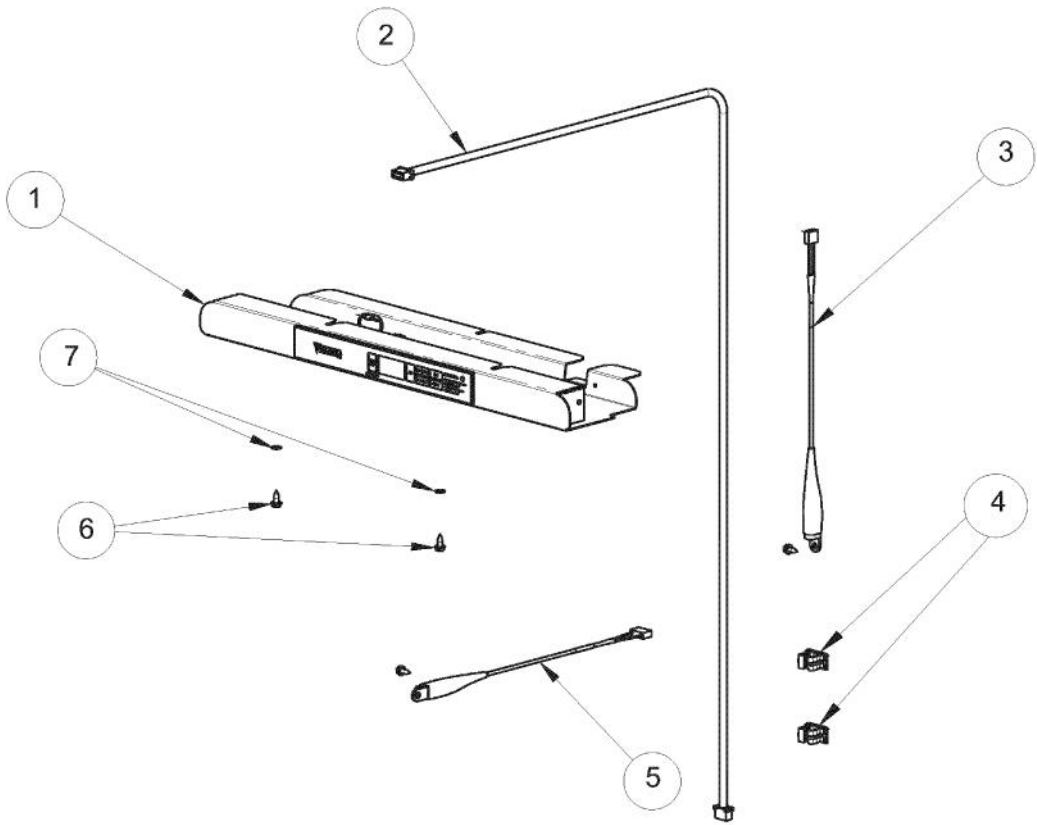

Ref #	Part Number	Qty.	Description
1	009517-000	1	STANDARD HINGE, RIGHT TOP, CHROME
2	007640-000	2	PLASTIC WIRE CLIP
3	PW210010	1	CABINET BACK (VUWC140) X 42241648
4	PW200010	4	SCREW, LENS COVER (QTY OF 2)
5	009487-000	1	BUSHING
6	009488-000	1	BACK SHROUD
7	PS100115	1	LOUVERED GRILLE SERV ASM - BK
8	PW300274	2	WASHER, INDOOR
9	009489-000	2	NO.12 X 3/4 TYPE AB PHILLIPS SCREW, BLACK
10	PW210012	1	DRIP TRAY & 2 POP RVT(VUWC)42242603
11	PW240018	1	DRAIN TUBE (VUWC140) X 1010042A
12	PW200014	1	3/4 WHITE SPACER (41002929)
13	009493-000	2	EVAPORATOR TRIM - WH
14	PW200009	2	EVAPORATOR SPACER
15	PW300267	3	DRAFT TOWER MOUNTING SCREW (41006739) VUBD
16	009496-000	1	EVAPORATOR ASSEMBLY - WH
17	009497-000	1	HIGH VOLTAGE CONDUIT

Ref #	Part Number	Qty.	Description
1	028586-000	1	DISPLAY ASM WH, 24 BC SOLID DR. (INC. WIRE SHELF)
	028590-000	1	DISPLAY ASM WH, 24 BC SOLID DR. (UNITS BUILT AFTER 01...
	028587-000	1	DISPLAY ASM WH, 24 BC GLASS DR. (INC. WIRE SHELF)
	028591-000	1	DISPLAY ASM WH, 24 BC GLASS DR. (UNITS BUILT AFTER 0...
2	009482-000	1	COMMUNICATION CABLE
3	009483-000	1	EVAPORATOR TEMPERATURE THERMISTOR
4	007640-000	2	PLASTIC WIRE CLIP
5	009484-000	1	DISPLAY TEMPERATURE THERMISTOR
6	009485-000	2	MACHINE SCREW - SS
7	009486-000	2	NO.10 EXTERNAL TOOTH STAR WASHER, SS