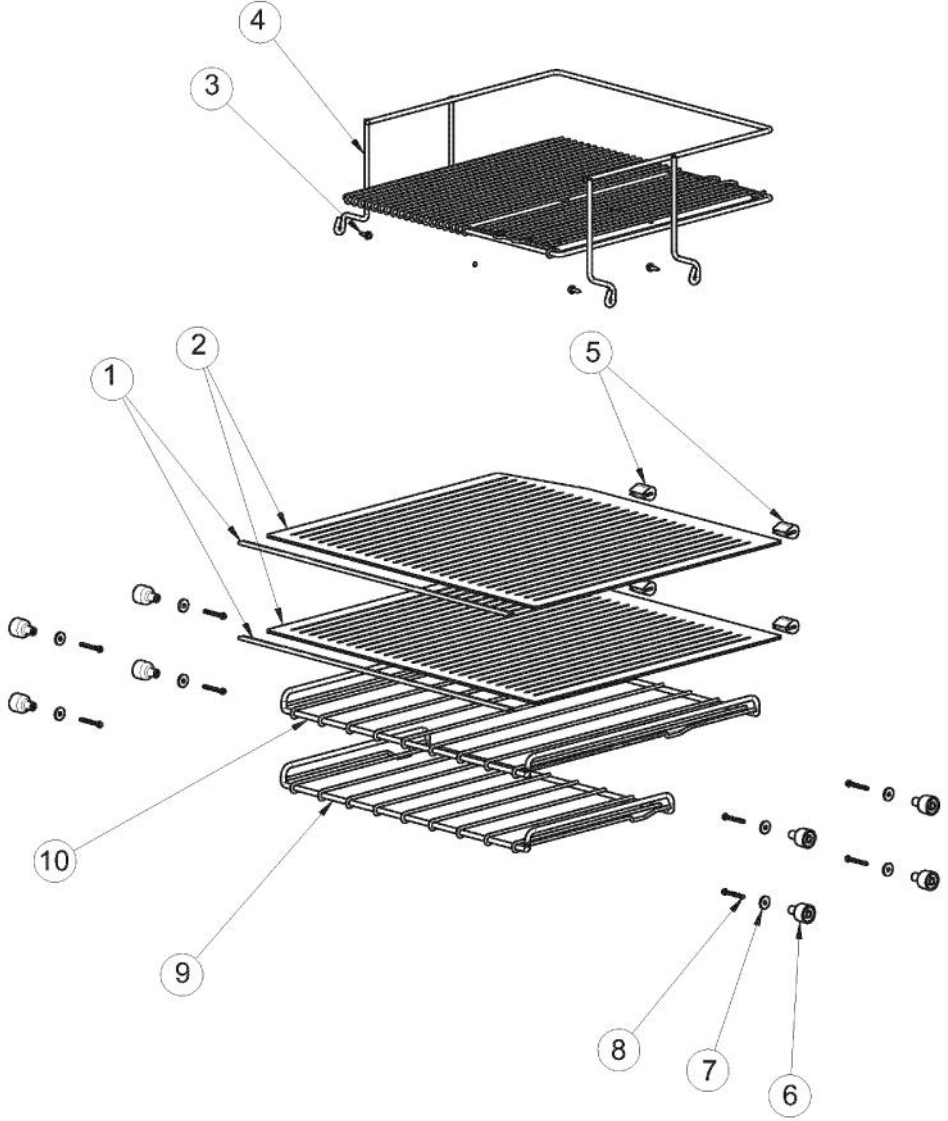

Ref #	Part Number	Qty.	Description
1	009517-000	1	STANDARD HINGE, RIGHT TOP, CHROME
2	007640-000	2	PLASTIC WIRE CLIP
3	PW210010	1	CABINET BACK (VUWC140) X 42241648
4	PW200010	4	SCREW, LENS COVER (QTY OF 2)
5	009487-000	1	BUSHING
6	009488-000	1	BACK SHROUD
7	PS100115	1	LOUVERED GRILLE SERV ASM - BK
8	PW300274	2	WASHER, INDOOR
9	009489-000	2	NO.12 X 3/4 TYPE AB PHILLIPS SCREW, BLACK
10	PW210012	1	DRIP TRAY & 2 POP RVT(VUWC)42242603
11	PW240018	1	DRAIN TUBE (VUWC140) X 1010042A
12	PW200014	1	3/4 WHITE SPACER (41002929)
13	009493-000	2	EVAPORATOR TRIM - WH
14	PW200009	2	EVAPORATOR SPACER
15	PW300267	3	DRAFT TOWER MOUNTING SCREW (41006739) VUBD
16	009496-000	1	EVAPORATOR ASSEMBLY - WH
17	009497-000	1	HIGH VOLTAGE CONDUIT

Ref #	Part Number	Qty.	Description
1	028586-000	1	DISPLAY ASM WH, 24 BC SOLID DR. (INC. WIRE SHELF)
	028590-000	1	DISPLAY ASM WH, 24 BC SOLID DR. (UNITS BUILT AFTER 01...
	028587-000	1	DISPLAY ASM WH, 24 BC GLASS DR. (INC. WIRE SHELF)
	028591-000	1	DISPLAY ASM WH, 24 BC GLASS DR. (UNITS BUILT AFTER 0...
2	009482-000	1	COMMUNICATION CABLE
3	009483-000	1	EVAPORATOR TEMPERATURE THERMISTOR
4	007640-000	2	PLASTIC WIRE CLIP
5	009484-000	1	DISPLAY TEMPERATURE THERMISTOR
6	009485-000	2	MACHINE SCREW - SS
7	009486-000	2	NO.10 EXTERNAL TOOTH STAR WASHER, SS

Ref #	Part Number	Qty.	Description
1	PW230059	2	FRONT GUARD TRIM (41005449)
2	PW210022	2	LARGE GLASS SHELF & TRIM 42243083
3	PW200015	4	SCREWS 08205079
4	009498-000	1	WIRE SHELF - CHROME
5	009500-000	2	1 BUMPER - WH
6	009502-000	8	SUPPORT MOUNTING PEG - WH
7	009504-000	8	SUPPORT PEG WASHER - WH
8	PW300267	8	DRAFT TOWER MOUNTING SCREW (41006739) VUBD
9	009505-000	1	UPPER WINE SHELF - CHROME
10	009506-000	1	LOWER WINE SHELF - CHROME