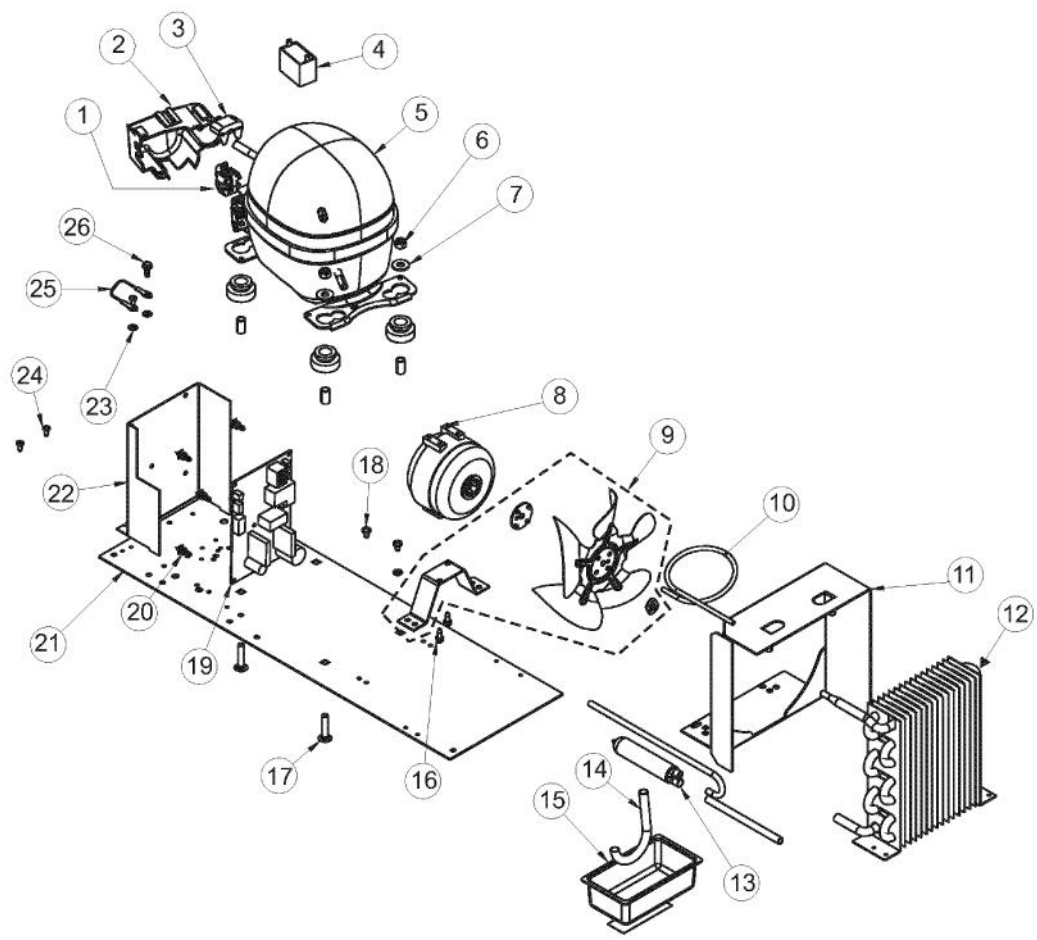

Ref #	Part Number	Qty.	Description
1	PS100021	1	PTC RELAY (42245131) 152 WC
2	009507-000	1	RELAY COVER
3	PS100020	1	OVERLOAD (42245133) 152 WC
4	PS100023	1	RUN CAPACITOR (42245134) 152 WC
5	009508-000	1	COMPRESSOR ASSEMBLY
6	PW200017	4	LOCK NUT .25-.20 UNC
7	PW200018	4	.312 ID FLAT WASHER
8	PW240005	1	FAN/MTR ASSY COMPLETE VUWC
9	PW200037	1	FAN BLADE
10	007638-000	1	COPPER TUBING
11	PW210013	1	FAN SHROUD (VUWC140) 42241349
12	PW300159	1	CONDENSER ASSY
13	PW240003	1	DRIER ASSY VUWC140
14	PW220009	1	DRAIN TUBE J-TRAP (42242901)
15	PW210014	1	DRIP PAN ASSY. (VUWC140)X42242055
16	009509-000	2	NO.8-36 SCREW
17	PW200023	4	CARRIAGE BOLT
18	PW200021	4	SCREW
19	009511-000	1	ELECTRONIC CONTROL BOARD
20	009513-000	4	STANDOFF
21	PW210011	1	BASEPLATE (VUWC140)
22	009514-000	1	CONTROL BOARD MOUNTING BRACKET
23	007641-000	4	NO.10 EXTERNAL TOOTH LOCKWASHER
24	PW200029	3	SCREW
25	PW300137	1	GROUND WIRE (VUIM150)
26	009515-000	1	NO.10-32 X 1/2 HEX WASHER HEAD SCREW
NI	005835-000	1	POWER CORD - 42242054