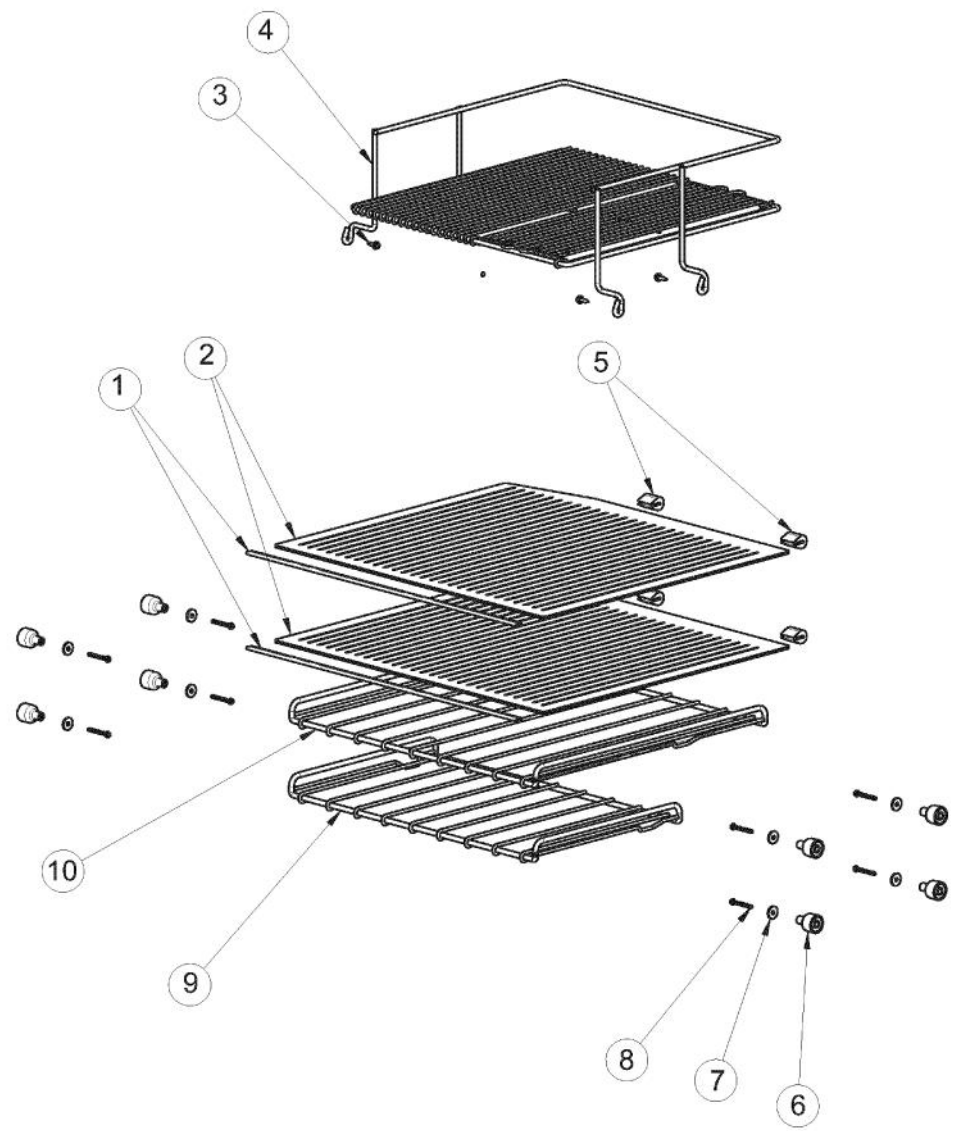

Ref #	Part Number	Qty.	Description
1	009517-000	1	STANDARD HINGE, RIGHT TOP, CHROME
2	007640-000	2	PLASTIC WIRE CLIP
3	PW210010	1	CABINET BACK (VUWC140) X 42241648
4	PW200010	4	SCREW, LENS COVER (QTY OF 2)
5	009487-000	1	BUSHING
6	009488-000	1	BACK SHROUD
7	PS100115	1	LOUVERED GRILLE SERV ASM - BK
8	PW300274	2	WASHER, INDOOR
9	009489-000	2	NO.12 X 3/4 TYPE AB PHILLIPS SCREW, BLACK
10	PS100083	1	DRIP TRAY, BLACK 142 WC 42244429
	PW210012	1	DRIP TRAY & 2 POP RVT(VUWC)42242603
11	009490-000	1	DRAIN TUBE - BK
	PW240018	1	DRAIN TUBE (VUWC140) X 1010042A
12	009491-000	1	3/4 SPACER - BK
	PW200014	1	3/4 WHITE SPACER (41002929)
13	009492-000	2	EVAPORATOR TRIM - BK
	009493-000	2	EVAPORATOR TRIM - WH
14	009494-000	2	1 - 1/4 SPACER - BK
	PW200009	2	EVAPORATOR SPACER
15	PW300267	3	DRAFT TOWER MOUNTING SCREW (41006739) VUBD
16	009495-000	1	EVAPORATOR ASSEMBLY - BK
	009496-000	1	EVAPORATOR ASSEMBLY - WH
17	009497-000	1	HIGH VOLTAGE CONDUIT

Ref #	Part Number	Qty.	Description
1	028588-000	1	DISPLAY ASM BK, 24 BC GLASS DR. (INC. WIRE SHELF)
	028592-000	1	DISPLAY ASM BK, 24 BC GLASS DR. (UNITS BUILT AFTER 01...
2	009482-000	1	COMMUNICATION CABLE
3	009483-000	1	EVAPORATOR TEMPERATURE THERMISTOR
4	007640-000	2	PLASTIC WIRE CLIP
5	009484-000	1	DISPLAY TEMPERATURE THERMISTOR
6	009485-000	2	MACHINE SCREW - SS
7	009486-000	2	NO.10 EXTERNAL TOOTH STAR WASHER, SS

Ref #	Part Number	Qty.	Description
1	PW230059	2	FRONT GUARD TRIM (41005449)
2	PW210022	2	LARGE GLASS SHELF & TRIM 42243083
3	PW200015	4	SCREWS 08205079
4	009498-000	1	WIRE SHELF - CHROME
5	009499-000	4	1 BUMPER - BK
	009500-000	4	1 BUMPER - WH
6	009501-000	8	SUPPORT MOUNTING PEG - BK
	009502-000	8	SUPPORT MOUNTING PEG - WH
7	009503-000	8	SUPPORT PEG WASHER - BK
	009504-000	8	SUPPORT PEG WASHER - WH
8	PW300267	8	DRAFT TOWER MOUNTING SCREW (41006739) VUBD
9	009505-000	1	UPPER WINE SHELF - CHROME
10	009506-000	1	LOWER WINE SHELF - CHROME