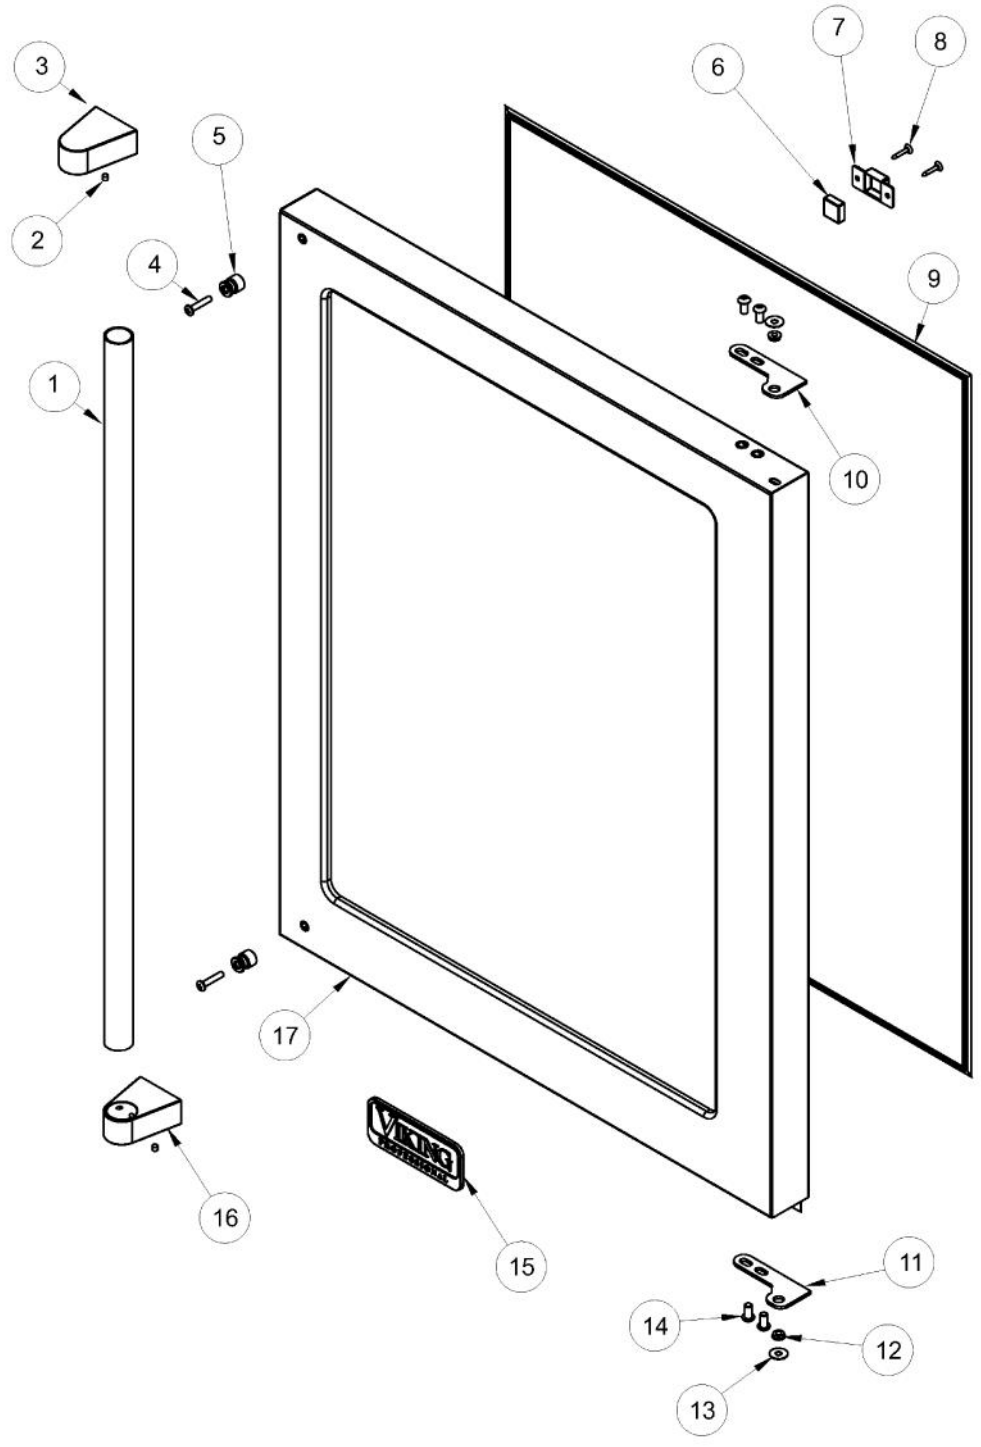

Ref #	Part Number	Qty.	Description
1	009519-000	1	HANDLE TUBE, SS
2	009644-000	2	SET SCREW
3	009669-000	1	END CAP W/SET SCREW
4	PW300163	2	SCREW (VUIM150) 42243357
5	009641-000	1	VIKING HANDLE STAND-OFF STUD
6	010216-000	1	DOOR SWITCH MAGNET RETAINER
7	009759-000	1	DOOR SWITCH MAGNET
8	010656-000	2	SCREW, NO.8 X 3/4 PH FLAT HEAD - BK
9	PW230124	1	MAGNETIC GASKET, BLACK
10	009760-000	1	HINGE ADAPTER, TOP, SS
11	009757-000	1	HINGE ADAPTER, BOTTOM, SS
12	009755-000	2	HINGE BUSHING
13	009761-000	2	WASHER, NYLON
14	010212-000	4	SCREW, 1/4-20 SS
15	PS230007	1	VIKING LOGO
16	010211-000	1	END CAP BOT W/SS
17	009530-000	1	RIGHT HAND DOOR ASSEMBLY, CLEAR, FOR 6BARE615
	009531-000	1	DOOR ASSEMBLY - LH CLEAR GLASS
	009532-000	1	DOOR ASSEMBLY - RH FLUTED GLASS
	009533-000	1	DOOR ASSEMBLY - LH FLUTED GLASS