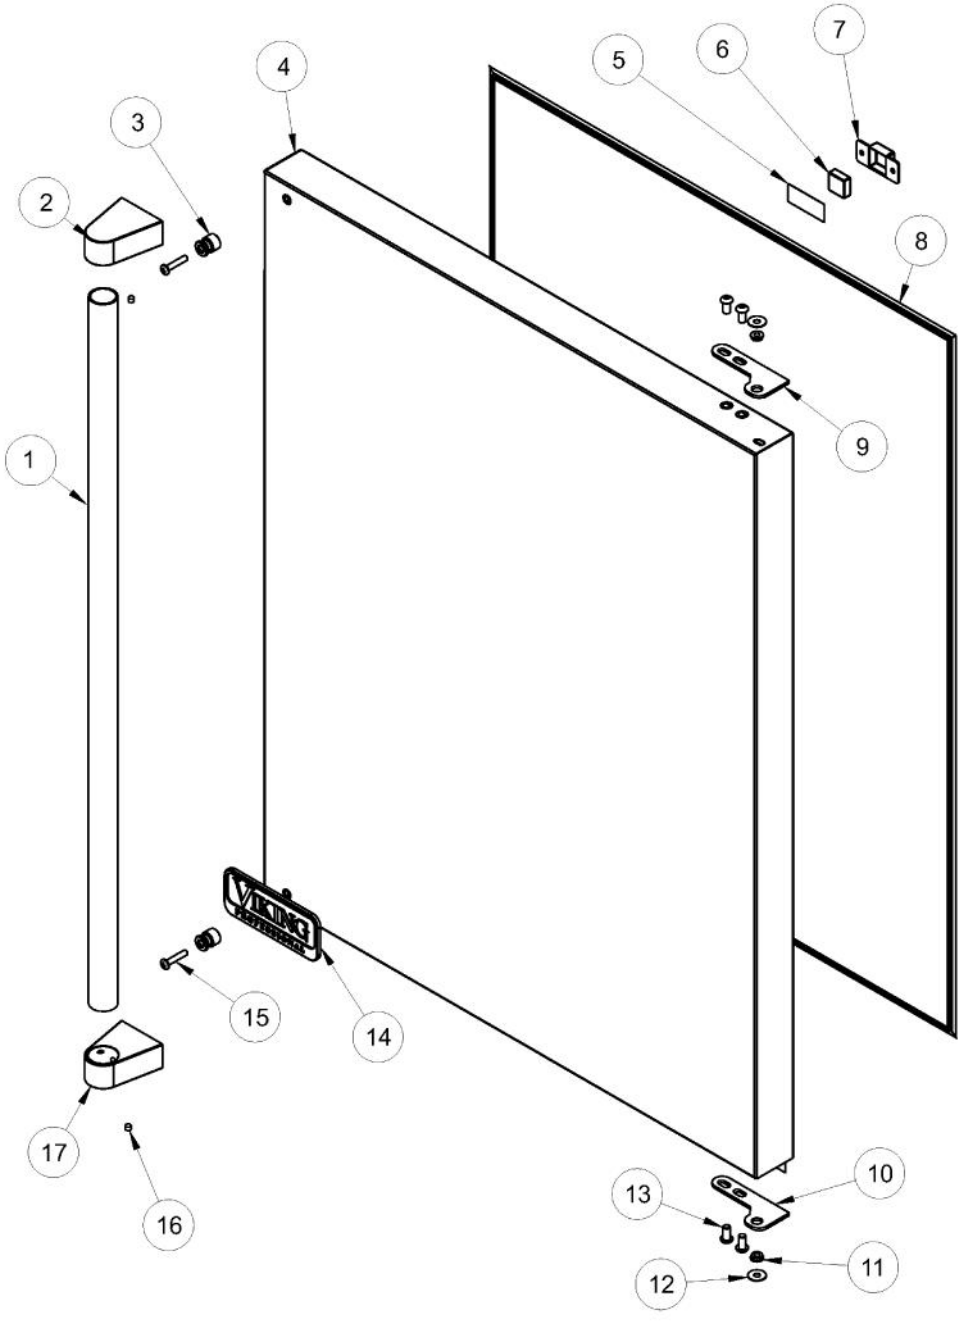

Ref #	Part Number	Qty.	Description
1	009519-000	1	HANDLE TUBE, SS
2	009669-000	2	END CAP W/SET SCREW
3	009641-000	2	VIKING HANDLE STAND-OFF STUD
4	009526-000	1	DOOR ASSEMBLY - RH, WH DR, WH GKT
	009527-000	1	DOOR ASSEMBLY - LH, WH DR, WH GKT
	009528-000	1	DOOR ASSEMBLY - RT
	009529-000	1	DOOR ASSEMBLY - LT
5	009762-000	1	3M TAPE, 1.75
6	009759-000	1	DOOR SWITCH MAGNET
7	010668-000	1	RETAINER, MAGNET
	010216-000	1	DOOR SWITCH MAGNET RETAINER
8	PW230005	1	GASKET, DOOR (VUWC140) X 42241280
	PW230124	1	MAGNETIC GASKET, BLACK
9	009780-000	1	OUTER CHUTE DOOR SKIN
10	009757-000	1	HINGE ADAPTER, BOTTOM, SS
11	009755-000	2	HINGE BUSHING
12	009761-000	2	WASHER, NYLON
13	010212-000	4	SCREW, 1/4-20 SS
14	PW230007	1	NAMEPLATE, PRO
15	PW300163	2	SCREW (VUIM150) 42243357
16	009644-000	2	SET SCREW
17	010211-000	1	END CAP BOT W/SS