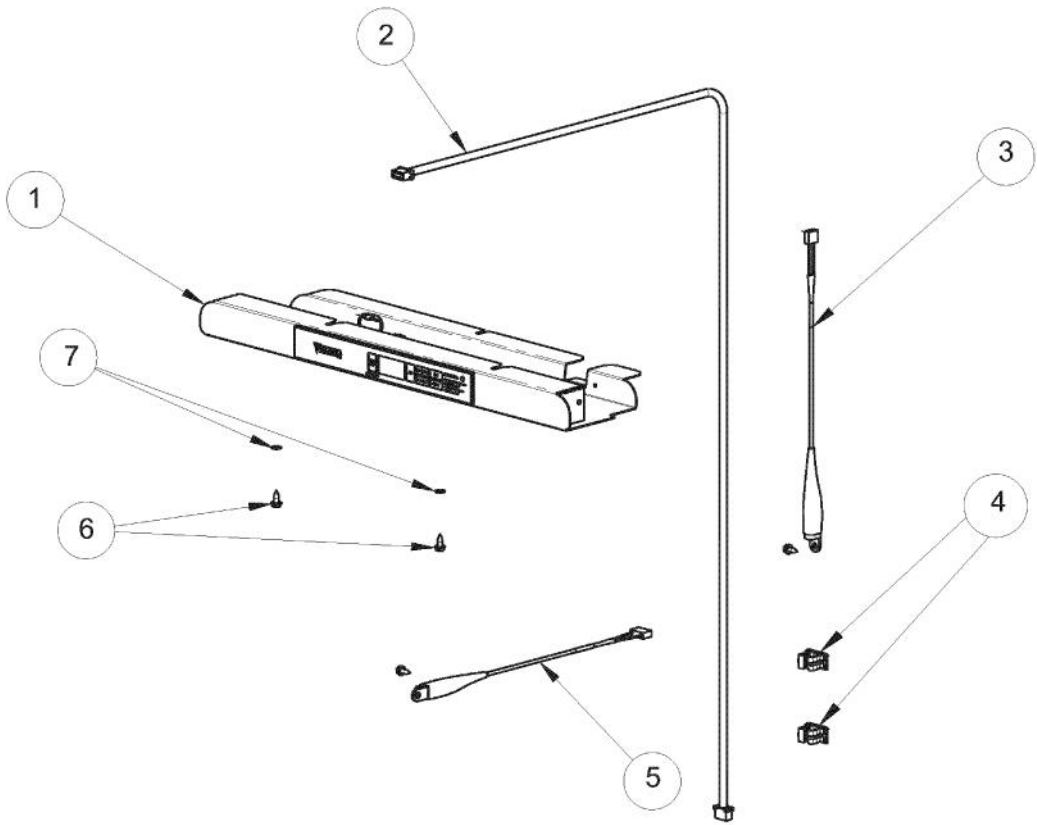

Ref #	Part Number	Qty.	Description
1	009517-000	1	STANDARD HINGE, RIGHT TOP, CHROME
2	007640-000	2	PLASTIC WIRE CLIP
3	PW210010	1	CABINET BACK (VUWC140) X 42241648
4	PW200010	4	SCREW, LENS COVER (QTY OF 2)
5	009487-000	1	BUSHING
6	009488-000	1	BACK SHROUD
7	PS100115	1	LOUVERED GRILLE SERV ASM - BK
8	PW300274	2	WASHER, INDOOR
9	009489-000	2	NO.12 X 3/4 TYPE AB PHILLIPS SCREW, BLACK
10	PS100083	1	DRIP TRAY, BLACK 142 WC 42244429
	PW210012	1	DRIP TRAY & 2 POP RVT(VUWC)42242603
11	009490-000	1	DRAIN TUBE - BK
	PW240018	1	DRAIN TUBE (VUWC140) X 1010042A
12	009491-000	1	3/4 SPACER - BK
	PW200014	1	3/4 WHITE SPACER (41002929)
13	009492-000	2	EVAPORATOR TRIM - BK
	009493-000	2	EVAPORATOR TRIM - WH
14	009494-000	2	1 - 1/4 SPACER - BK
	PW200009	2	EVAPORATOR SPACER
15	PW300267	3	DRAFT TOWER MOUNTING SCREW (41006739) VUBD
16	009495-000	1	EVAPORATOR ASSEMBLY - BK
	009496-000	1	EVAPORATOR ASSEMBLY - WH
17	009497-000	1	HIGH VOLTAGE CONDUIT

Ref #	Part Number	Qty.	Description
1	028588-000	1	DISPLAY ASM BK, 24 BC GLASS DR. (INC. WIRE SHELF)
	028592-000	1	DISPLAY ASM BK, 24 BC GLASS DR. (UNITS BUILT AFTER 01...
2	009482-000	1	COMMUNICATION CABLE
3	009483-000	1	EVAPORATOR TEMPERATURE THERMISTOR
4	007640-000	2	PLASTIC WIRE CLIP
5	009484-000	1	DISPLAY TEMPERATURE THERMISTOR
6	009485-000	2	MACHINE SCREW - SS
7	009486-000	2	NO.10 EXTERNAL TOOTH STAR WASHER, SS