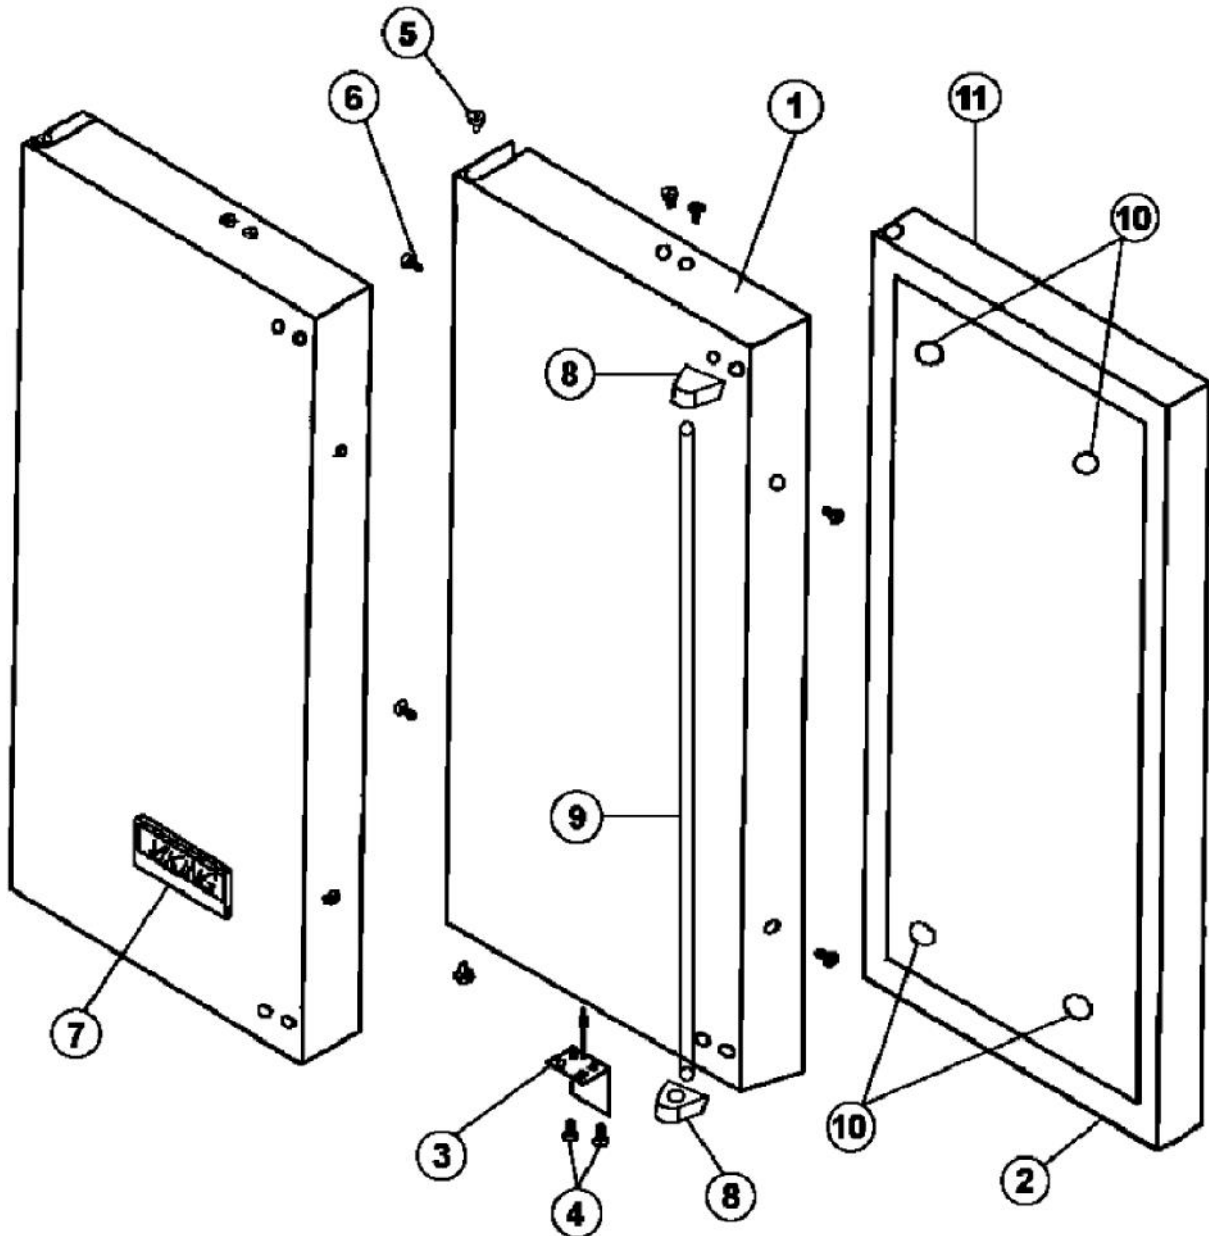

Ref #	Part Number	Qty.	Description
1	PW300138		HOLE PLUG
2	PW240036		EVAPORATOR ASSEMBLY 42243577
3	PW200004		SCREW LENS COVER 42243354
4	PW210026		RACK STRIP
5	PW200042		POP RIVET
6	PW210027		DRIP TRAY (42242903)
7	PW240037		LIGHT EXTRUSION 41005657
8	PW210028		WIRE SHELF 42243598
NI	PW210029		GLASS SHELF 42243597
NI	PW210030		WINE RACK 42243599
9	PW240038		AURA LIGHT ASSY
10	PW200043		LOCK WASHER
11	PW200008		SCREW
12	PW200003		SCREW 42242847 (PKG 20)
	PW300144		SCREW, GRILLE - WH (VUIM) 42243104
13	PW240016		ON / OFF SWITCH
	PW240039		LIGHT SWITCH - BLACK GRILLE
14	PW240040		ON / OFF SWITCH
15	PW210031		GRILLE-BLACK 42242909
	PW210032		GRILLE-WHITE (41005742)
NI	PW300251		LEVELING LEGS