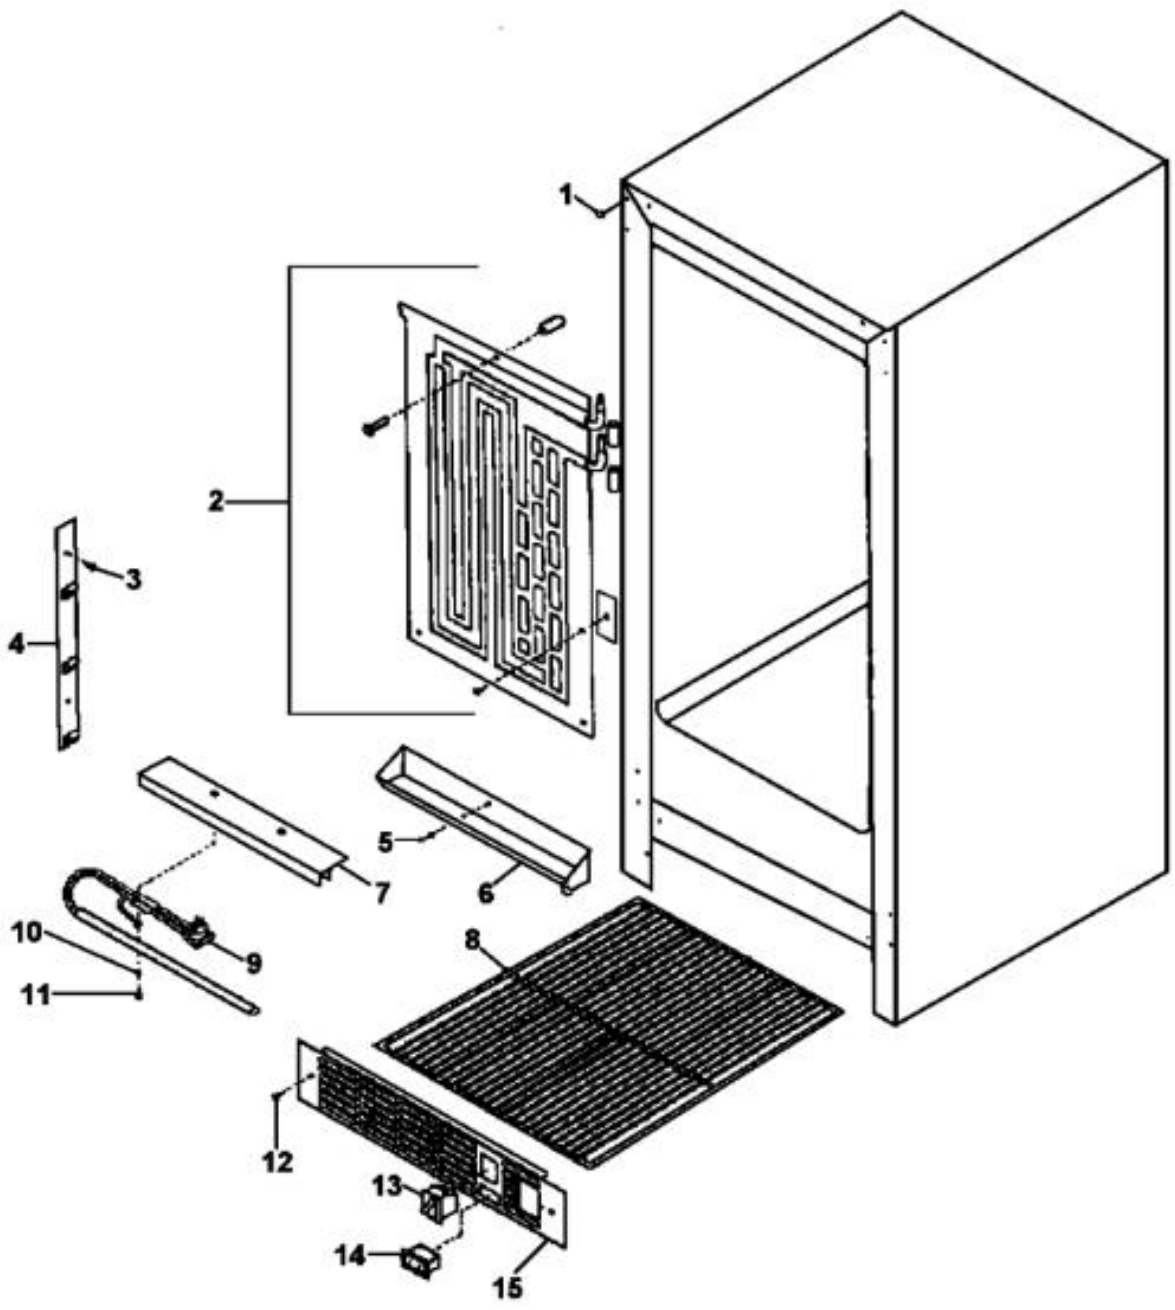

Ref #	Part Number	Qty.	Description
1	NOT REPLACABLE		LABEL
2	PW240029		CONDENSER 42242893
3	PW300141		POP RIVET, SS (VUIM150) 42243617
4	PW240030		DRIER (42242894)
5	PW300152		FAN MOTOR ASSY (VUIM150) 42244701
6	PW210024		FAN SHROUD
7	PW240041		COMPRESSOR 15 (42242896)
8	PW300168		CARRIAGE BOLT (VUIM150) 42243618
9	PW300143		LOCK WASHER (VUIM150) 42243619
10	PW300169		LOCK NUT
11	PW240031		GROUND WIRE COMPRESSOR (42243623)
12	PW200027		NO. 8 STAR WASHER
13	PW200028		HEX HEAD SCREW
14	PW240007		PTC STARTER (VUWC140) 42242427
15	PW210025		BACK PANEL (42242897)
16	PW200004		SCREW LENS COVER 42243354
17	PW210014		DRIP PAN ASSY. (VUWC140)X42242055
18	PW240008		TERMINAL BLOCK VUWC140 42242407
19	PW200029		SCREW
20	PW240012		RUN CAPACITOR (VUWC140) 42242061
21	PW240032		THERMOSTAT (BEFORE 8/1/01)
	PW240033		SSAC CONTROL (AFTER 8/1/01)
22	PW240034		POWER CORD VUWC150 (41006714)
23	PW230004		THERMOSTAT KNOB (VUWC140)X42241950
24	PW200002		SCREW 8204905
25	PW220009		DRAIN TUBE J-TRAP (42242901)
26	PW240035		DRAIN TUBE 41005383