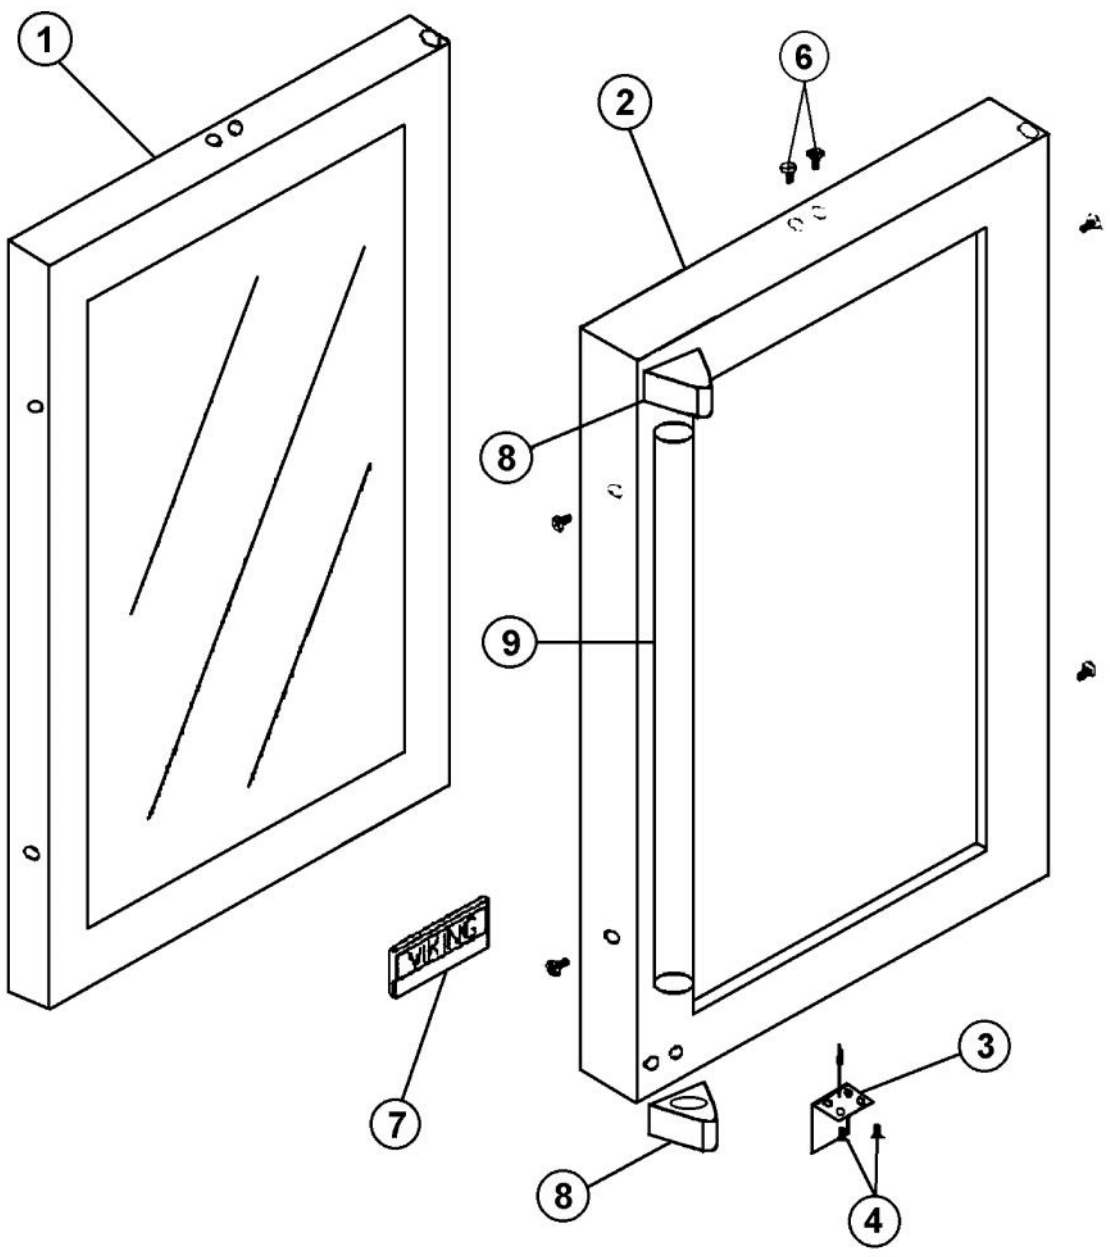

Ref #	Part Number	Qty.	Description
1	PW300138		HOLE PLUG
2	PW240049		151 EVAP ASSY (42244612)
3	PW200004		SCREW LENS COVER 42243354
4	PW210026		RACK STRIP
5	PW200042		POP RIVET
6	PW210027		DRIP TRAY (42242903)
7	PW240037		LIGHT EXTRUSION 41005657
8	PW210028		WIRE SHELF 42243598
NI	PW210029		GLASS SHELF 42243597
NI	PW210030		WINE RACK 42243599
9	PW240048		AURA LIGHT ASSEMBLY
10	PW200043		LOCK WASHER
11	PW200008		SCREW
12	PW200003		SCREW 42242847 (PKG 20)
	PW300144		SCREW, GRILLE - WH (VUIM) 42243104
13	PW240016		ON / OFF SWITCH
	PW240039		LIGHT SWITCH - BLACK GRILLE
14	PW240040		ON / OFF SWITCH
15	PW210031		GRILLE-BLACK 42242909
	PW210032		GRILLE-WHITE (41005742)
NI	PW300251		LEVELING LEGS

Ref #	Part Number	Qty.	Description
1	B2098306		DOOR SKIN, 15 WINE COOLER
	L2098306BK		DOOR SKIN, 15 WINE COOLER
	L2098306WH		DOOR SKIN, 15 WINE COOLER
	C9098306AL		DOOR PANEL (VUWC150/VUAR)
	C9098306BT		DOOR PANEL (VUWC150/VUAR)
	C9098306BU		DOOR PANEL (VUWC150/VUAR)
	C9098306CB		DOOR PANEL (VUWC150/VUAR)
	C9098306EP		DOOR PANEL (VUWC150/VUAR)
	C9098306FG		DOOR PANEL (VUWC150/VUAR)
	C9098306GG		DOOR PANEL (VUWC150/VUAR)
	C9098306LE		DOOR PANEL (VUWC150/VUAR)
	C9098306MJ		DOOR PANEL (VUWC150/VUAR)
	C9098306SG		DOOR PANEL (VUWC150/VUAR)
	C9098306VB		DOOR PANEL (VUWC150/VUAR)
2	PW230126		DOOR GASKET
3	PW220014		STRIKER PLATE 41007080
4	PW200033		SCREW, STRIKER PLATE MOUNTING
5	PW220010		HINGE BUSHING (VUAR/VUWC) 42242282
6	PW200047		SCREW
7	PE010101		LOGO-4 1/2 XBKX ADHESIVE
	PE010093		LOGO-4 1/2 (VIKING-XBKXXBRX ADHESIV
	PE010102		LOGO-4 1/2 XWHX ADHESIVE
	PE010094		LOGO-4 1/2 XWHX ADHESIV
8	PE030001		BRACKET, DOOR, HANDLE
	PE030001PVD		END CAP DOOR HANDLE XBR
9	PE930103		DR HDLE VUWC150DR/VUAR SS CUT 29.5
	PE930103PVD		DOOR HANDLE (VUWC150DR/VUAR)XBRX
NI	PW220004		HINGE KIT (VUWC140) X 42240881
NI	PW200032		HINGE PIN 42242281
NI	PW200031		SCREW HINGE MTG 42242605
10	PW300255		RUBBER BUMPERS
11	PW230054		COMPLETE DOOR ASSY (SS ONLY)
	PW230023		DRSS SOLID DOOR W/O FRAME