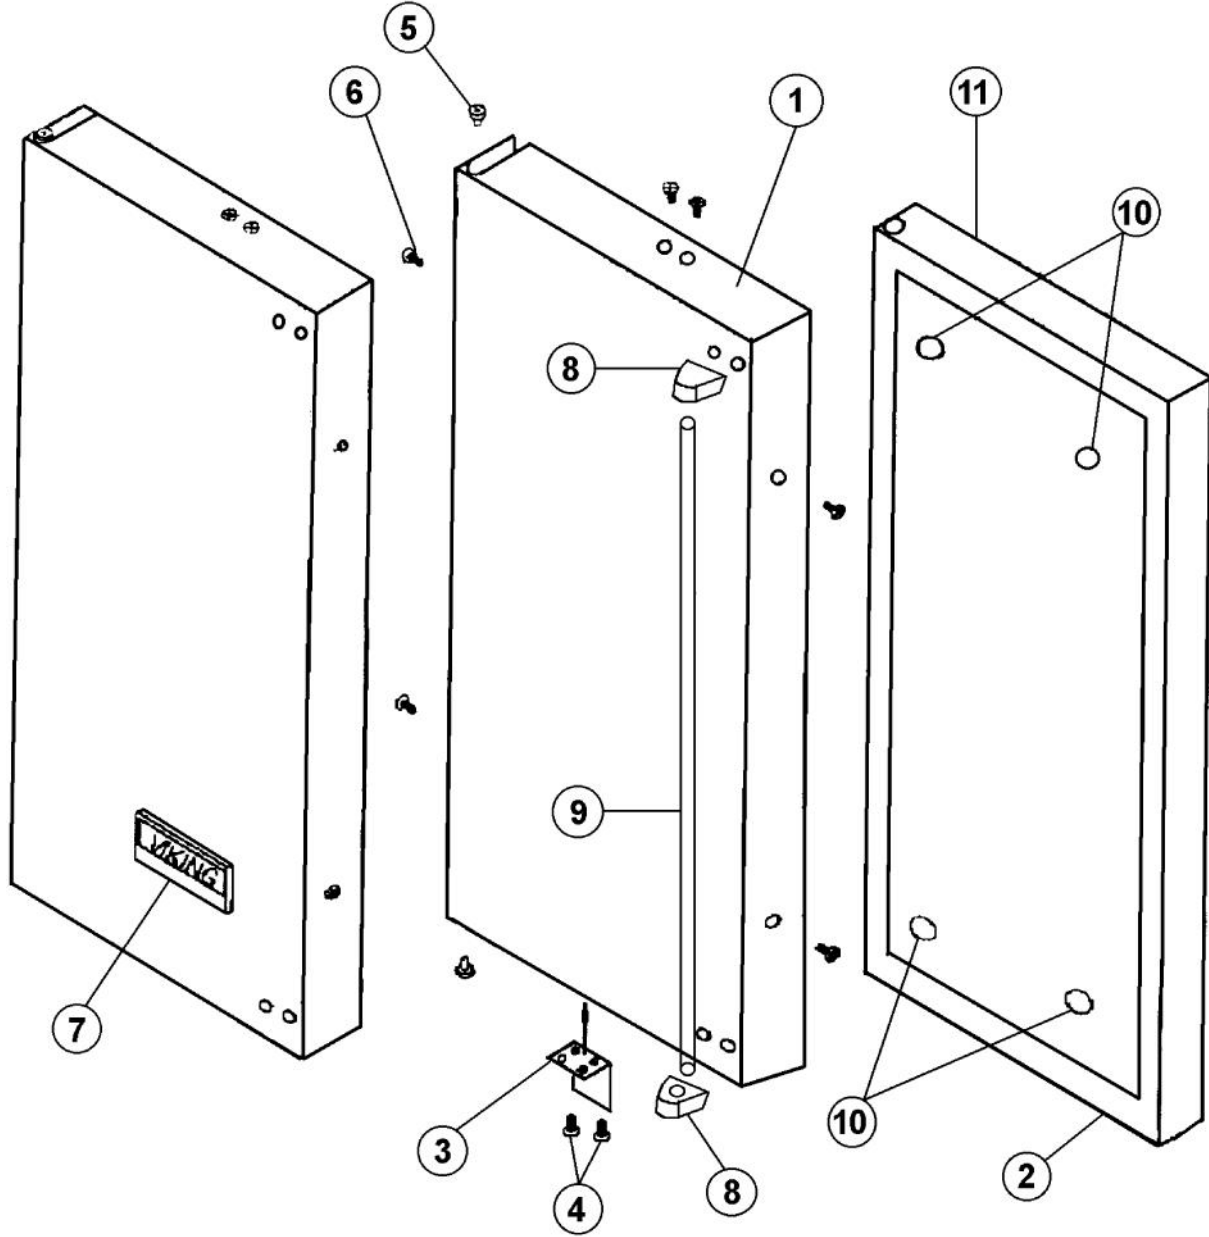

Ref #	Part Number	Qty.	Description
1	PW300138		HOLE PLUG
2	PW240049		151 EVAP ASSY (42244612)
3	PW200004		SCREW LENS COVER 42243354
4	PW210026		RACK STRIP
5	PW200042		POP RIVET
6	PW210027		DRIP TRAY (42242903)
7	PW240037		LIGHT EXTRUSION 41005657
8	PW210028		WIRE SHELF 42243598
NI	PW210029		GLASS SHELF 42243597
NI	PW210030		WINE RACK 42243599
9	PW240048		AURA LIGHT ASSEMBLY
10	PW200043		LOCK WASHER
11	PW200008		SCREW
12	PW200003		SCREW 42242847 (PKG 20)
	PW300144		SCREW, GRILLE - WH (VUIM) 42243104
13	PW240016		ON / OFF SWITCH
	PW240039		LIGHT SWITCH - BLACK GRILLE
14	PW240040		ON / OFF SWITCH
15	PW210031		GRILLE-BLACK 42242909
	PW210032		GRILLE-WHITE (41005742)
NI	PW300251		LEVELING LEGS

Ref #	Part Number	Qty.	Description
1	B2098306		DOOR SKIN, 15 WINE COOLER
	L2098306BK		DOOR SKIN, 15 WINE COOLER
	L2098306WH		DOOR SKIN, 15 WINE COOLER
	C9098306AL		DOOR PANEL (VUWC150/VUAR)
	C9098306BT		DOOR PANEL (VUWC150/VUAR)
	C9098306BU		DOOR PANEL (VUWC150/VUAR)
	C9098306CB		DOOR PANEL (VUWC150/VUAR)
	C9098306EP		DOOR PANEL (VUWC150/VUAR)
	C9098306FG		DOOR PANEL (VUWC150/VUAR)
	C9098306GG		DOOR PANEL (VUWC150/VUAR)
	C9098306LE		DOOR PANEL (VUWC150/VUAR)
	C9098306MJ		DOOR PANEL (VUWC150/VUAR)
	C9098306SG		DOOR PANEL (VUWC150/VUAR)
	C9098306VB		DOOR PANEL (VUWC150/VUAR)
2	PW230126		DOOR GASKET
3	PW220014		STRIKER PLATE 41007080
4	PW200033		SCREW, STRIKER PLATE MOUNTING
5	PW220010		HINGE BUSHING (VUAR/VUWC) 42242282
6	PW200047		SCREW
7	PE010101		LOGO-4 1/2 XBKX ADHESIVE
	PE010093		LOGO-4 1/2 (VIKING-XBKXXBRX ADHESIV
	PE010102		LOGO-4 1/2 XWHX ADHESIVE
	PE010094		LOGO-4 1/2 XWHX ADHESIV
8	PE030001		BRACKET, DOOR, HANDLE
	PE030001PVD		END CAP DOOR HANDLE XBR
9	PE930103		DR HDLE VUWC150DR/VUAR SS CUT 29.5
	PE930103PVD		DOOR HANDLE (VUWC150DR/VUAR)XBRX
NI	PW220004		HINGE KIT (VUWC140) X 42240881
NI	PW200032		HINGE PIN 42242281
NI	PW200031		SCREW HINGE MTG 42242605
10	PW300255		RUBBER BUMPERS
11	PW230054		COMPLETE DOOR ASSY (SS ONLY)
	PW230023		DRSS SOLID DOOR W/O FRAME