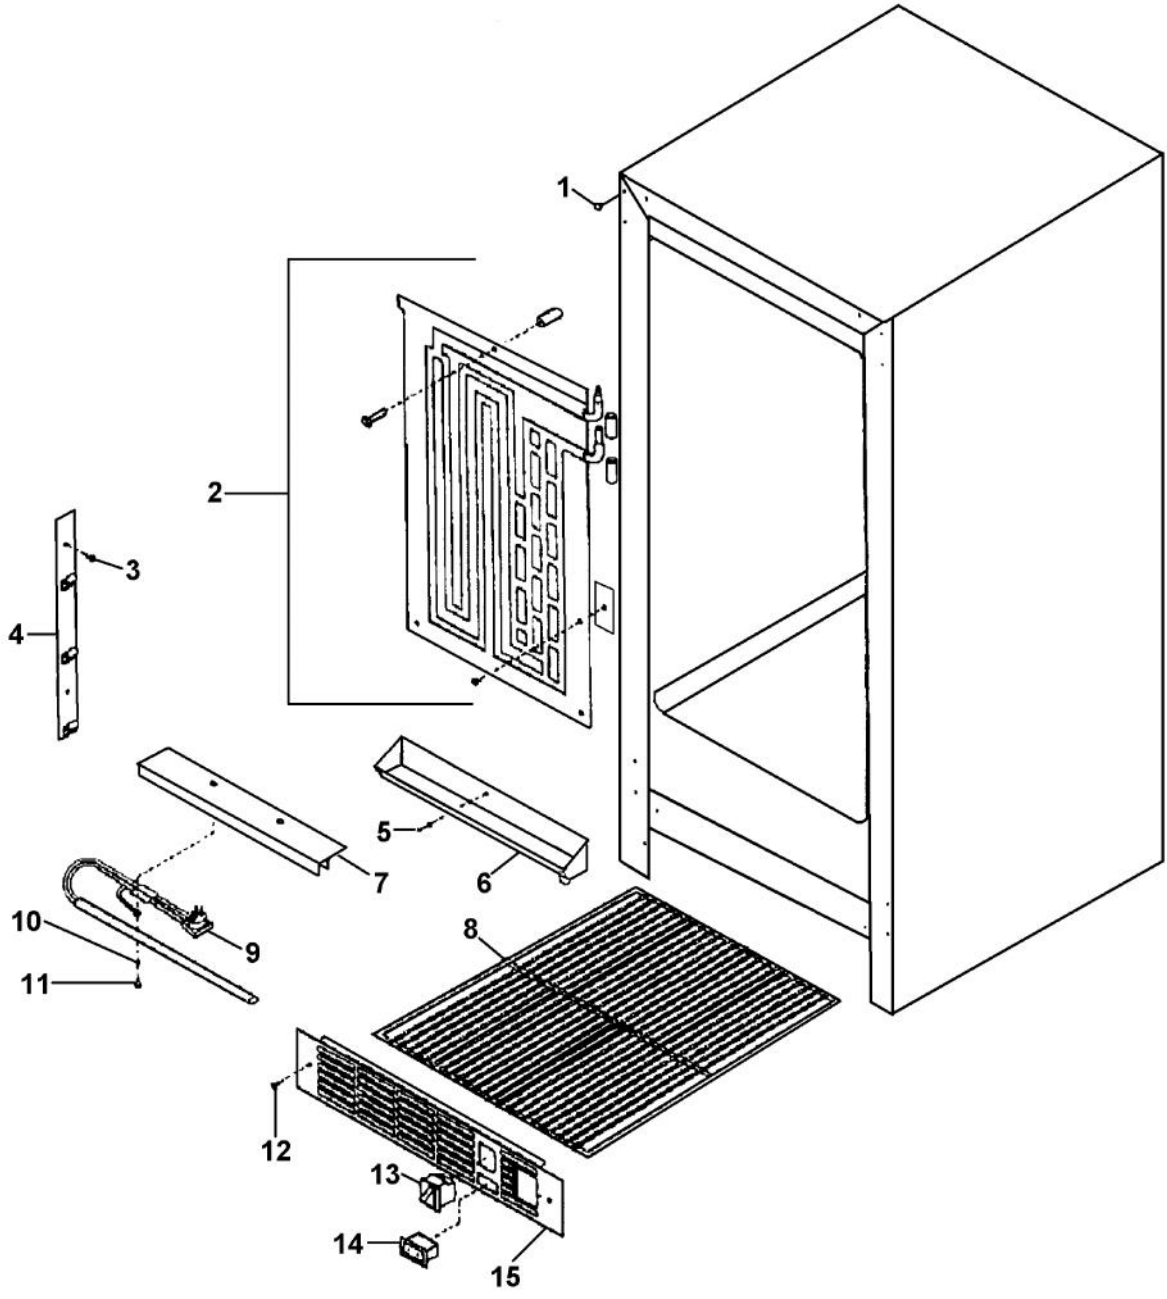

Ref #	Part Number	Qty.	Description
1	NOT REPLACABLE		LABEL
2	PW240029		CONDENSER 42242893
3	PW300141		POP RIVET, SS (VUIM150) 42243617
4	PW240030		DRIER (42242894)
5	PW300152		FAN MOTOR ASSY (VUIM150) 42244701
6	PW210024		FAN SHROUD
7	PW240041		COMPRESSOR 15 (42242896)
8	PW300168		CARRIAGE BOLT (VUIM150) 42243618
9	PW300143		LOCK WASHER (VUIM150) 42243619
10	PW300169		LOCK NUT
11	PW240031		GROUND WIRE COMPRESSOR (42243623)
12	PW200027		NO. 8 STAR WASHER
13	PW200028		HEX HEAD SCREW
14	PW240007		PTC STARTER (VUWC140) 42242427
15	PW210025		BACK PANEL (42242897)
16	PW200004		SCREW LENS COVER 42243354
17	PW210014		DRIP PAN ASSY. (VUWC140)X42242055
18	PW240008		TERMINAL BLOCK VUWC140 42242407
19	PW200029		SCREW
20	PW240012		RUN CAPACITOR (VUWC140) 42242061
21	PW240033		SSAC CONTROL (AFTER 8/1/01)
22	PW240034		POWER CORD VUWC150 (41006714)
23	PW230004		THERMOSTAT KNOB (VUWC140)X42241950
24	PW200002		SCREW 8204905
25	PW240052		J TRAP
26	PW240035		DRAIN TUBE 41005383

Ref #	Part Number	Qty.	Description
1	PW300138		HOLE PLUG
2	PW240049		151 EVAP ASSY (42244612)
3	PW200004		SCREW LENS COVER 42243354
4	PW210026		RACK STRIP
5	PW200042		POP RIVET
6	PW210027		DRIP TRAY (42242903)
7	PW240037		LIGHT EXTRUSION 41005657
8	PW210028		WIRE SHELF 42243598
NI	PW210029		GLASS SHELF 42243597
NI	PW210030		WINE RACK 42243599
9	PW240048		AURA LIGHT ASSEMBLY
10	PW200043		LOCK WASHER
11	PW200008		SCREW
12	PW200003		SCREW 42242847 (PKG 20)
	PW300144		SCREW, GRILLE - WH (VUIM) 42243104
13	PW240016		ON / OFF SWITCH
	PW240039		LIGHT SWITCH - BLACK GRILLE
14	PW240040		ON / OFF SWITCH
15	PW210031		GRILLE-BLACK 42242909
	PW210032		GRILLE-WHITE (41005742)
NI	PW300251		LEVELING LEGS