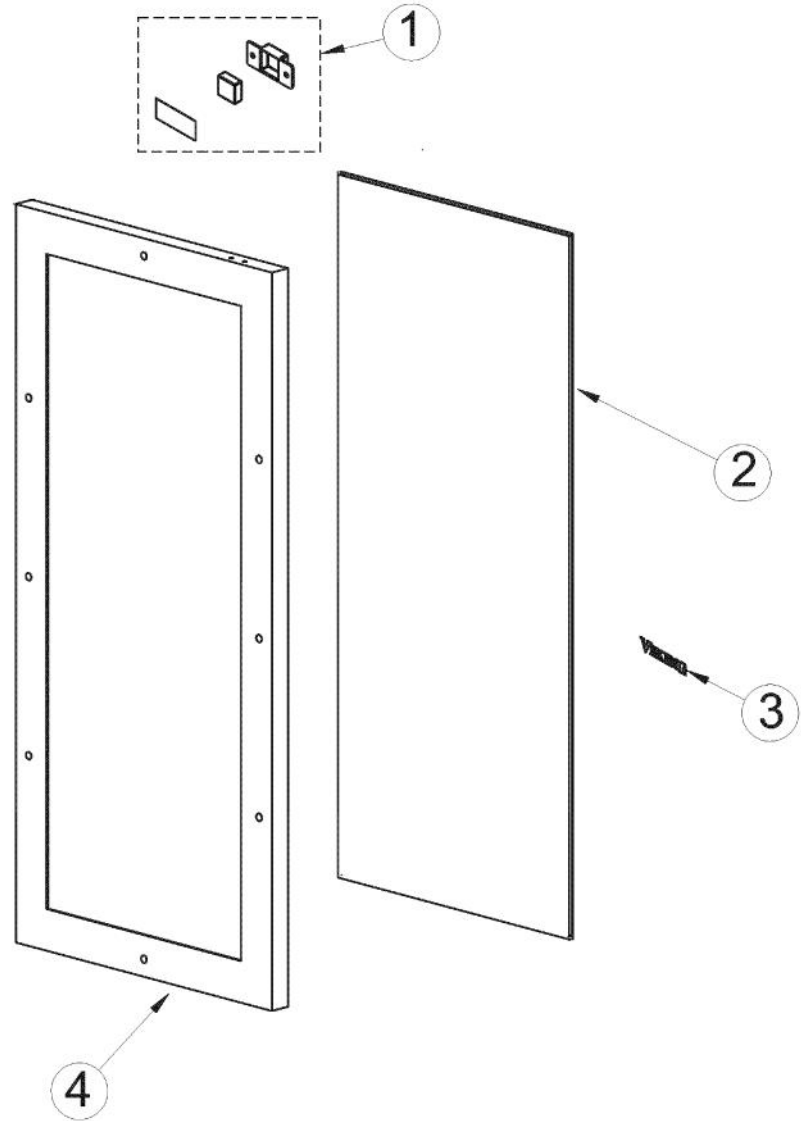

Ref #	Part Number	Qty.	Description
1	009522-000	1	MAGNET SWITCH RETAINER
2	PW230125	1	GASKET (41006834)
3	010009-000	1	DOOR LOGO
4	009525-000	1	DOOR HINGE ASSEMBLY - 42247016
5	010005-000	1	DOOR ASSEMBLY - RH CLEAR GLASS
	010006-000	1	DOOR ASSEMBLY - LH CLEAR GLASS
	010007-000	1	DOOR ASSEMBLY - RH FLUTED GLASS
	010008-000	1	DOOR ASSEMBLY - LH FLUTED GLASS