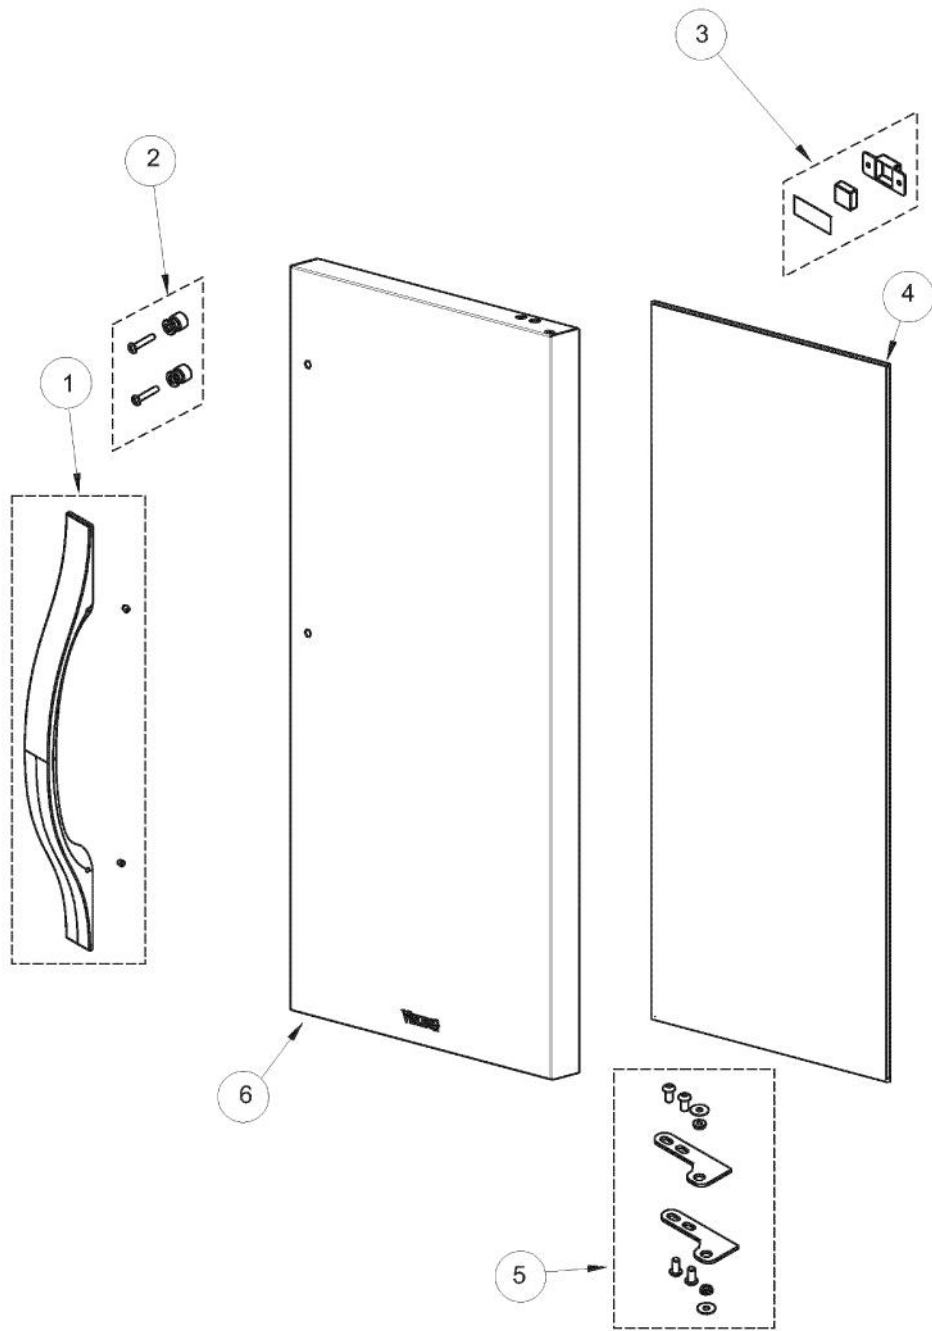

Ref #	Part Number	Qty.	Description
1	009866-000	1	DESIGNER HANDLE ASSEMBLY
2	009865-000	1	DESIGNER STANDOFF ASSEMBLY
3	009522-000	1	MAGNET SWITCH RETAINER
4	PW230017	1	DOOR GASKET (VUAR/VUWC) 42242914
5	009525-000	1	DOOR HINGE ASSEMBLY - 42247016
6	010049-000	1	DOOR ASSEMBLY - RT
	010050-000	1	DOOR ASSEMBLY - LT