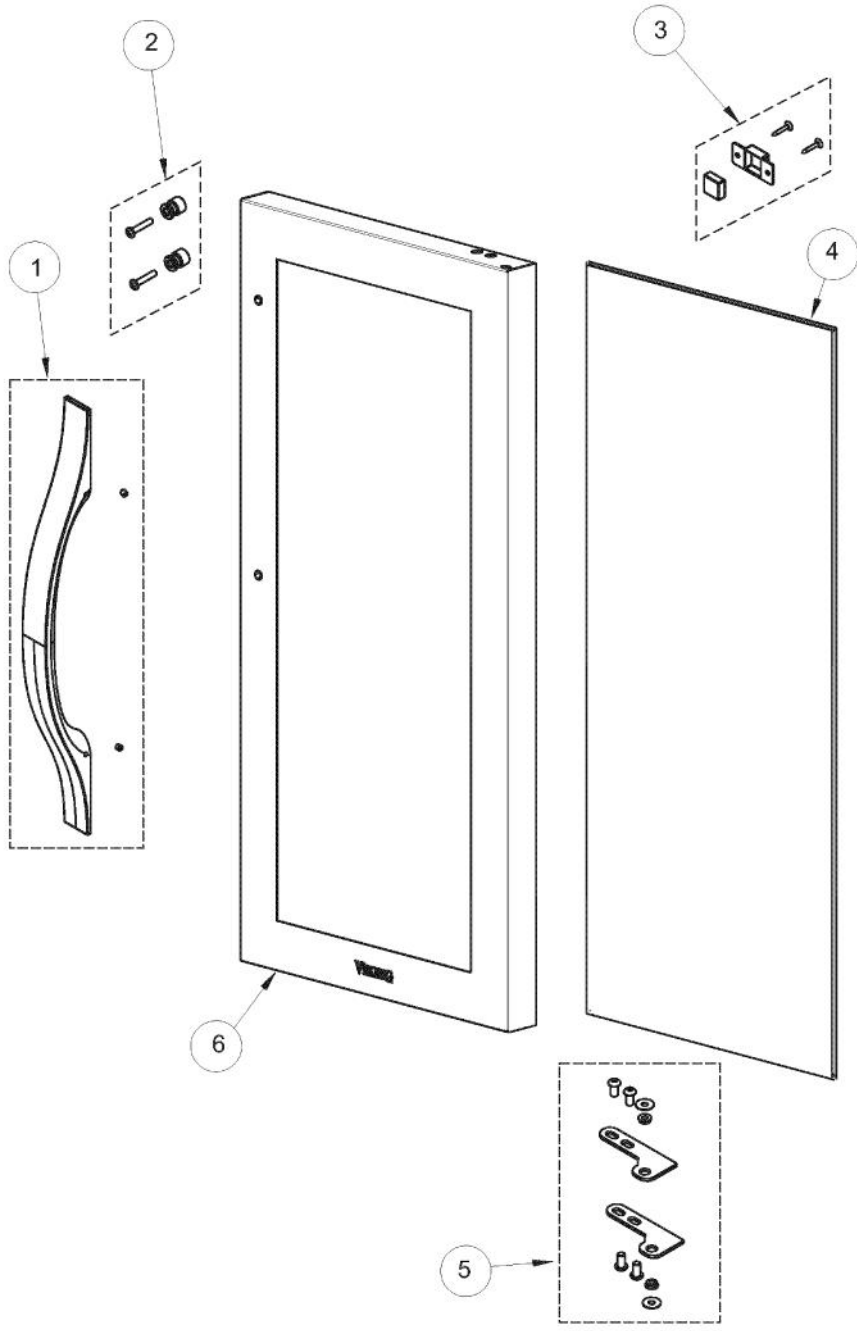

Ref #	Part Number	Qty.	Description
1	009866-000	1	DESIGNER HANDLE ASSEMBLY
2	009865-000	1	DESIGNER STANDOFF ASSEMBLY
3	009522-000	1	MAGNET SWITCH RETAINER
4	PW230125	1	GASKET (41006834)
5	009525-000	1	DOOR HINGE ASSEMBLY - 42247016
6	010010-000	1	DOOR ASSEMBLY - RH CLEAR GLASS
	010011-000	1	DOOR ASSEMBLY - LH CLEAR GLASS
	010012-000	1	DOOR ASSEMBLY - RH FLUTED GLASS
	010013-000	1	DOOR ASSEMBLY - LH FLUTED GLASS