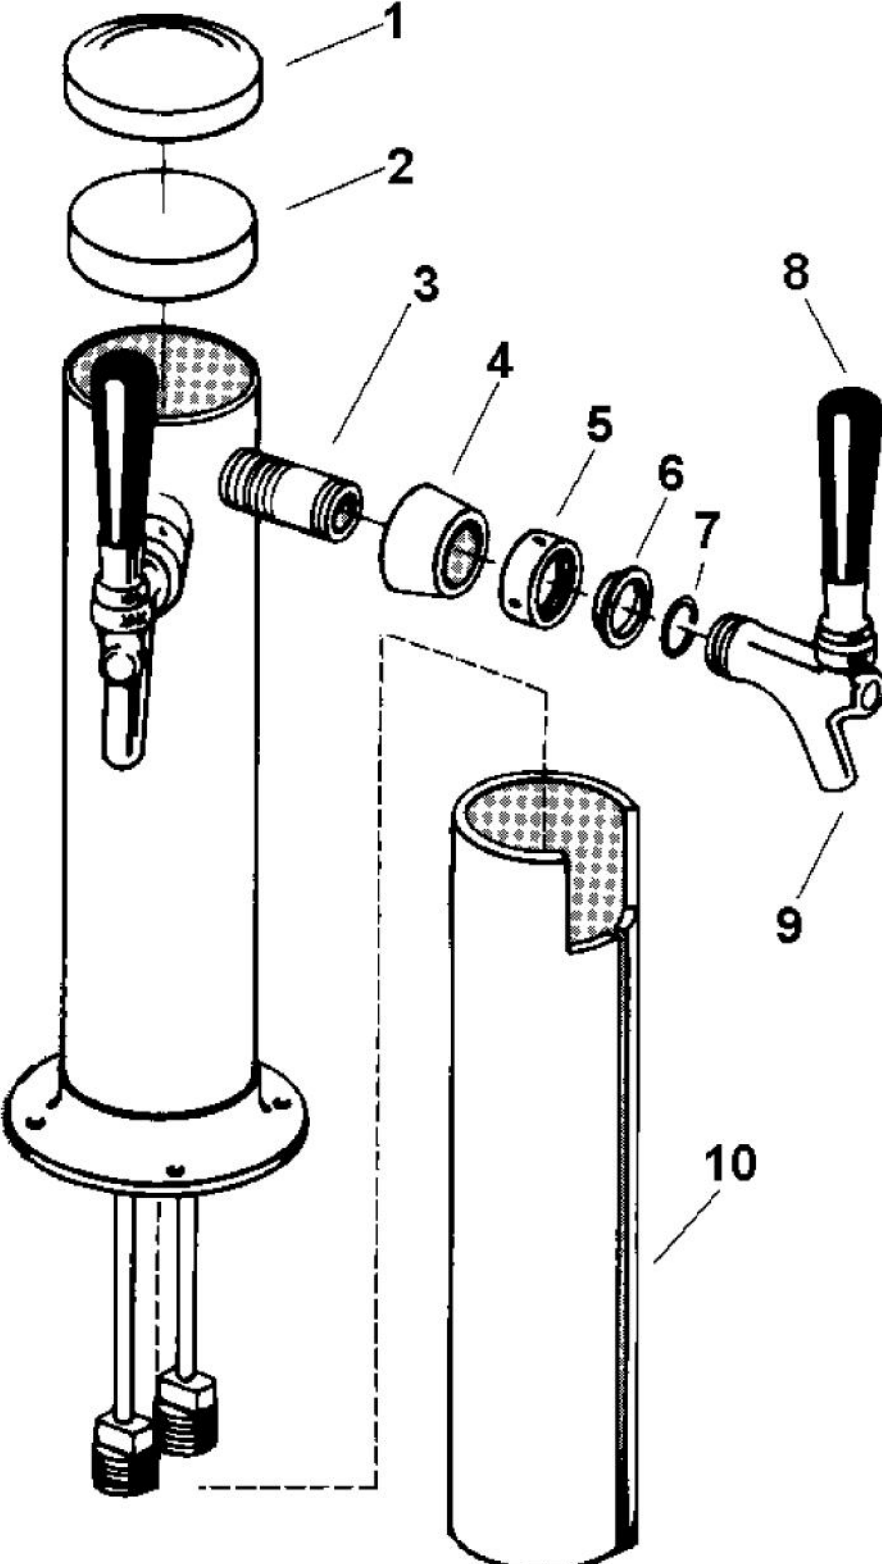

Ref #	Part Number	Qty.	Description
1	PW300196		TOP CAP (D12PC-JE)
2	PW300197		TOP CAP INSULATION (D12-5)
3	PW300198		1PIECE 5/16 O.D. TUBE (D32AN)
4	PW300199		OUTSIDE FLANGE (D6P3C)
5	PW300200		COUPLING NUT (4332)
6	PW300201		COLLAR (4330)
7	PW300202		WASHER (4328)
8	PW300203		FAUCET KNOB (4301)
9	PW300204		FAUCET W/BRASS LEVER(4933K)
10	PW300205		OUTSIDE INSULATION (D17-8-3)
NI	PW300206		COMPLETE TOWER ASSEMBLY-D4743T
NI	PW300207		CO2 TANK (430A-5E)