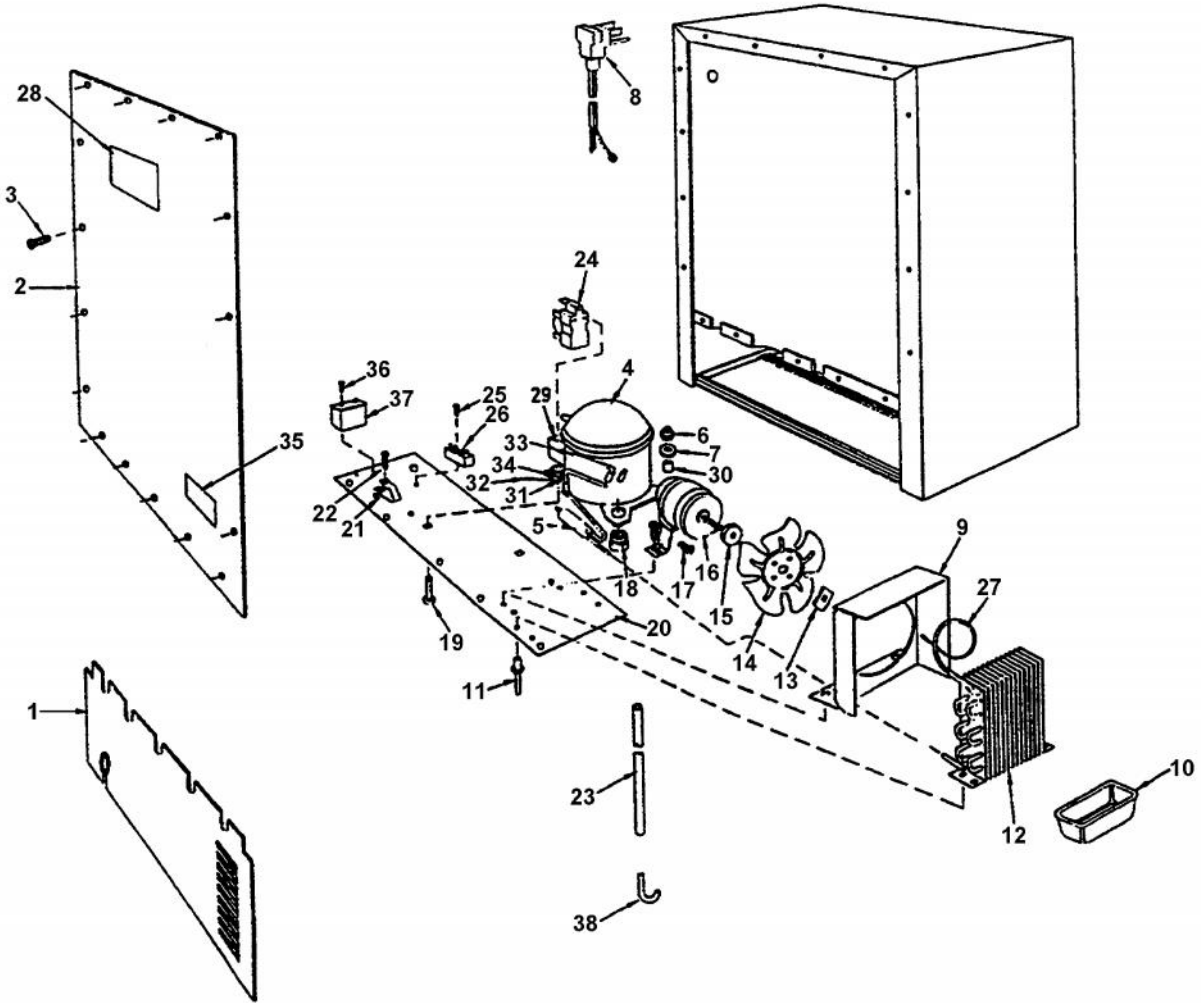

Ref #	Part Number	Qty.	Description
1	PW210020		CABINET
2	PW200001		EVAPORATOR ASSEMBLY 42241493
3	PW230009		EVAPORATOR ASSY 42240573
4	PW200001		EVAPORATOR ASSEMBLY 42241493
5	PW230003		EVAPORATOR TRIM (VUWC140) 42241384
6	PW210012		DRIP TRAY & 2 POP RVT(VUWC)42242603
7	PW240028		THERMOSTAT VUAR140 42244092
NI	001131-000		WHITE WIRE (UNDERCOUNTER REF) (NOT NEEDED ON ALL UNITS)
NI	001132-000		THERMOSTAT BRACKET WITH 2 SCREWS (42245587) (NOT NEEDED ON ALL UNITS)
8	PW240015		SUB TO PW240028
9	PW230004		THERMOSTAT KNOB (VUWC140)X42241950
10	PW210003		GRILLE, (VUWC140) X 42242485
11	PW200003		SCREW 42242847 (PKG 20)
12	PW210005		FRONT SHIELD(VUWC140)X 41003674
13	PW200005		DART CLIP, FRONT SHROUD
14	PW240021		DRAIN TUBE (42242079)
15	PW200006		SCREW
16	PW200012		CAPS, EVAPOR. PORTS(VUWC)X42242606
17	PW200013		SUB TO PW200018 - HOLE PLUG WHITE
18	PW200007		SCREW, EVAPOR. (VUWC140)X 08204902
19	PW200014		3/4 WHITE SPACER (41002929)
20	PW220007		J TRAP
21	PW200008		SCREW
NI	PW300238		TANK (RESTRAINT) 42244640
NI	PW300250		DRAIN - VUBD140/VRBD
NI	PW300256		OVER FILL CONTAINER (CK-034A)