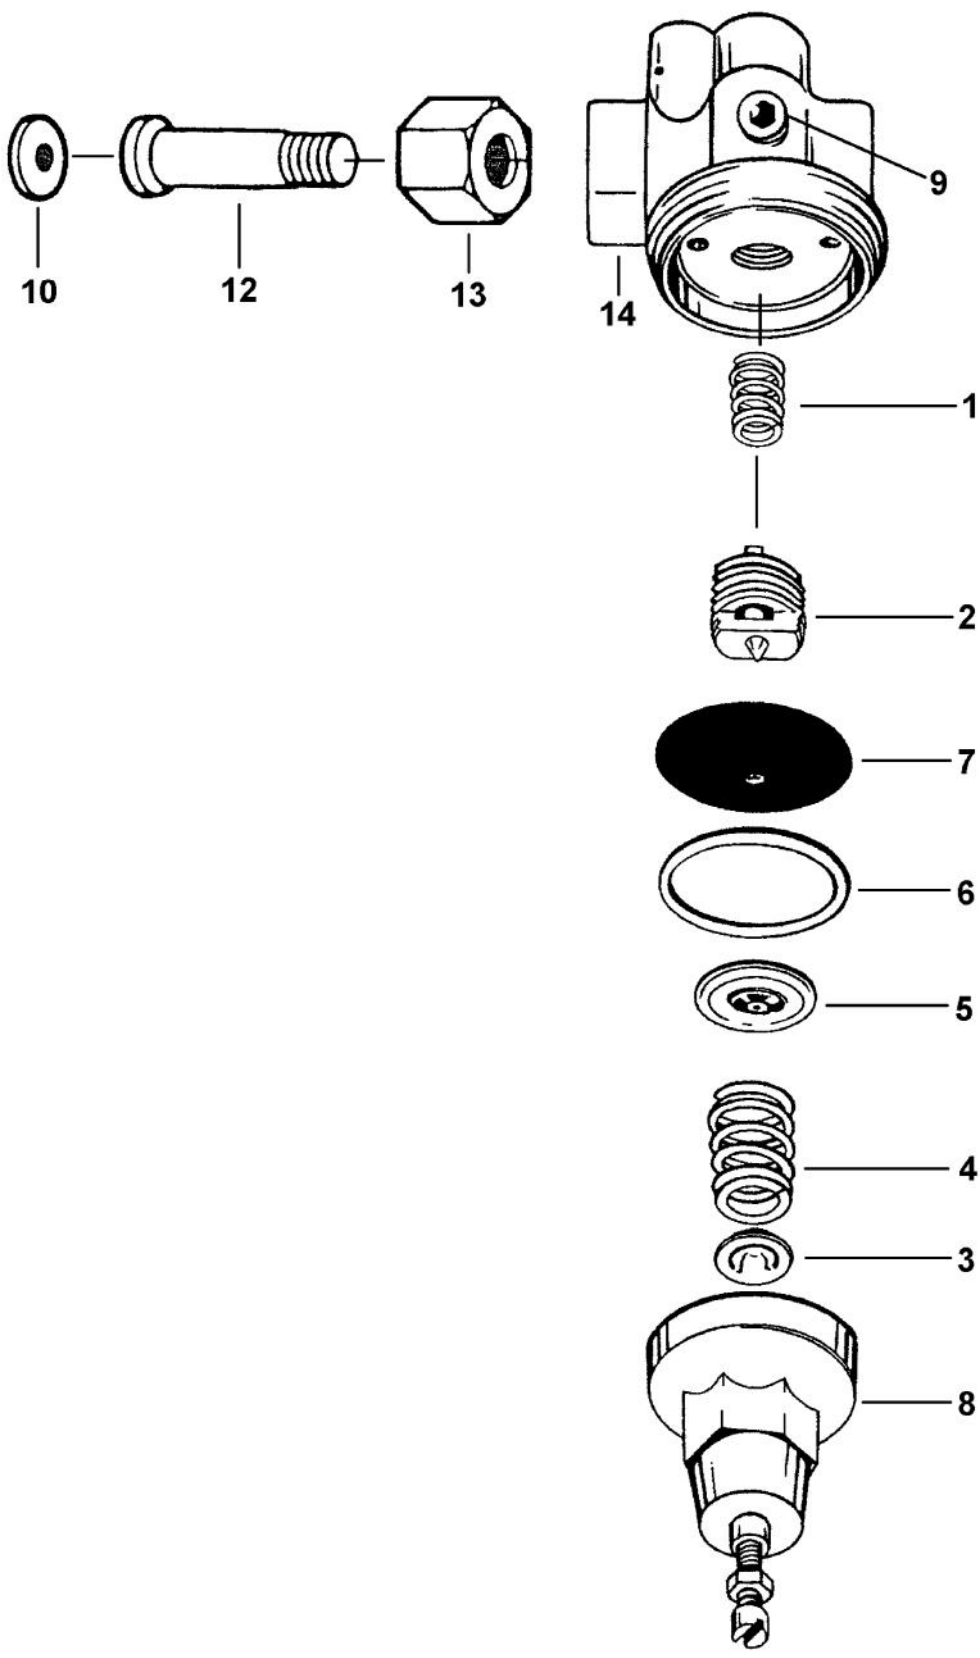

Ref #	Part Number	Qty.	Description
1	PW210021		BACK SHROUD, OUTDOOR 42243087
2	PW230013		CAB. BACK & SEAL
3	PW200039		SCREW41005076
4	PW200022		COMPRESSOR ASSY VUWC140
5	PW240003		DRIER ASSY VUWC140
6	PW200017		LOCK NUT .25-.20 UNC
7	PW200018		.312 ID FLAT WASHER
8	PW240022		POWER CORD, OUTDOOR 42243529
9	PW210018		FAN SHROUD
10	PW210014		DRIP PAN ASSY. (VUWC140)X42242055
11	PW200019		POP RIVET
12	PW240004		CONDENSER, R-134A
13	PW200020		SPEED NUT, FAN MOTOR
14	PW200037		FAN BLADE
15	PW200036		SILENCER, FAN MOTOR SPACER
16	PW240005		FAN/MTR ASSY COMPLETE VUWC
17	PW200021		SCREW
18	PW200022		COMPRESSOR ASSY VUWC140
19	PW200023		CARRIAGE BOLT
20	PW210011		BASEPLATE (VUWC140)
21	PW240002		POWER CORD (VUWC140) 42242488
22	PW200025		SCREW, CLAMP
23	PW240021		DRAIN TUBE (42242079)
24	PW240007		PTC STARTER (VUWC140) 42242427
25	PW200026		SCREW, TERMINAL BLOCK
26	PW240008		TERMINAL BLOCK VUWC140 42242407
27	PW240020		COPPER TUBE, DISCHARGE
28	PW230001		WIRING LABEL (VUWC140) X 41005090
29	PW210015		COMPRESSOR RELAY COVER
30	PW200030		SLEEVE, COMPRESSOR
31	PW200027		NO. 8 STAR WASHER
32	PW240010		GROUND WIRE, COMPRESSOR
33	PW240011		LOW PROCESS TUBE
34	PW200028		HEX HEAD SCREW
35	PW230002		R-134A LABEL (VUWC140) X 41005235
36	PW200029		SCREW
37	PW240012		RUN CAPACITOR (VUWC140) 42242061
38	PW220007		J TRAP

Ref #	Part Number	Qty.	Description
1	PW300223		SEAT SPRING
2	PW300224		SEAT CAPSULE ASSEMBLY (8402)
3	PW300225		BUTTON - SPRING RETAINER
4	PW300226		BONNET SPRING
5	PW300227		PRESSURE PLATE
6	PW300228		BONNET GASKET
7	PW300229		DIAPHRAGM
8	PW300230		BONNET ASSEMBLY
9	PW300231		PLUG, LH THREADS
10	PW300232		FIBER WASHER F63F
NI	PW300233		PLASTIC WASHER
NI	PW300234		STEM QUAD RING
12	PW300235		LH INLET NIPPLE ASSEMBLY (8404)
13	PW300236		CO2 NUT
14	PW300249		REGULATOR BODY
NI	PW300237		COMPLETE REGULATOR ASSY BEV. DISP. (840)