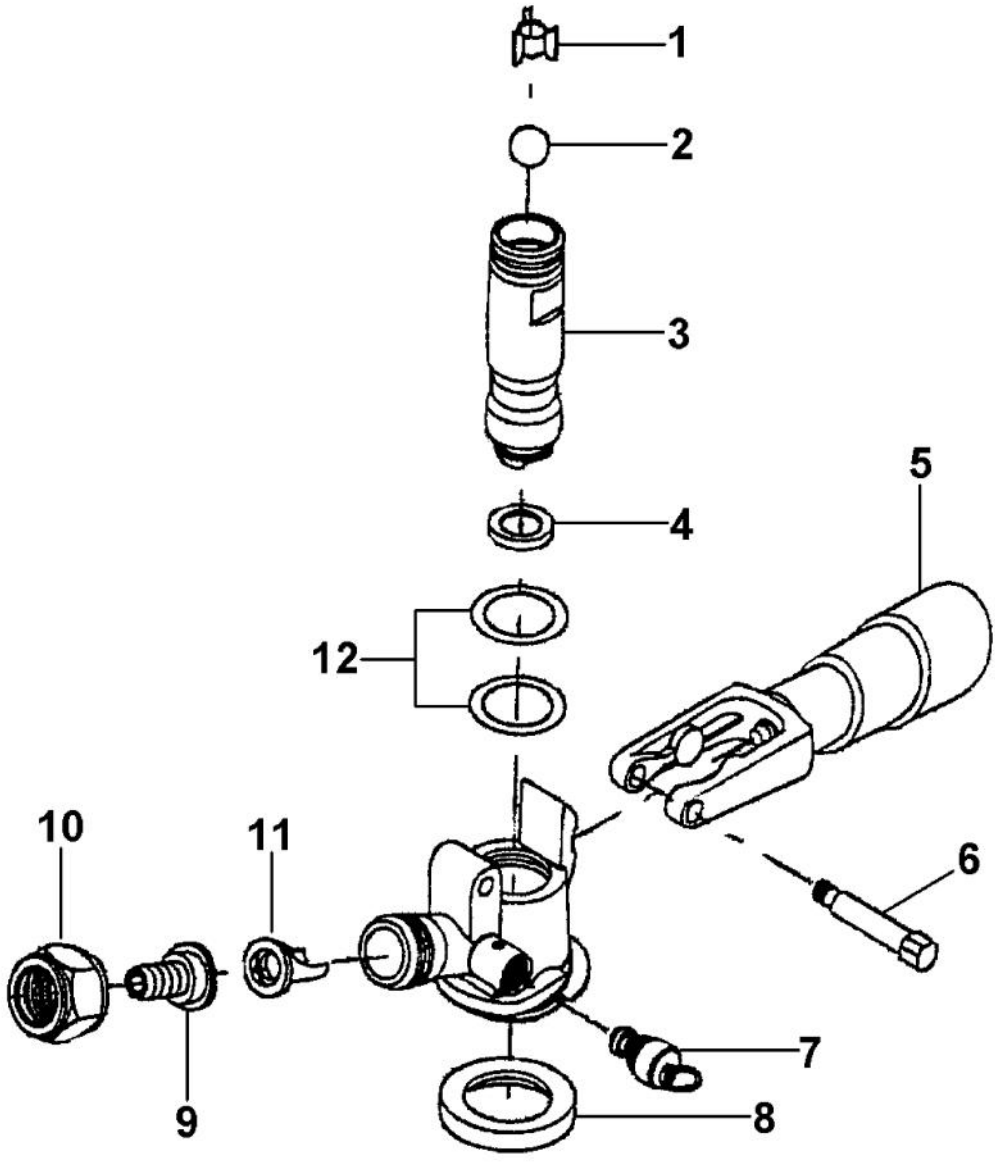

Ref #	Part Number	Qty.	Description
1	PW300208		CHECK BALL RETAINER
2	PW300209		CHECK BALL
3	PW300210		PROBE
4	PW300211		PROBE SEAL
5	PW300212		HANDLE ASSEMBLY -BLACK (403-014)
	PW300213		HANDLE ASSEMBLY - YELLOW
	PW300214		HANDLE ASSEMBLY - RED
6	PW300215		HINGE PIN
7	PW300216		PRESSURE RELIEF VALVE ASSY.
8	PW300217		BODY WASHER (FT84-2A)
9	PW300218		HOSE NIPPLE (404-321)
10	PW300219		HEX NUT (874)
11	PW300220		CHECK VALVE
12	PW300221		PROBE O-RING
NI	PW300222		COMPLETE COUPLER ASSY 7485E-MF-D