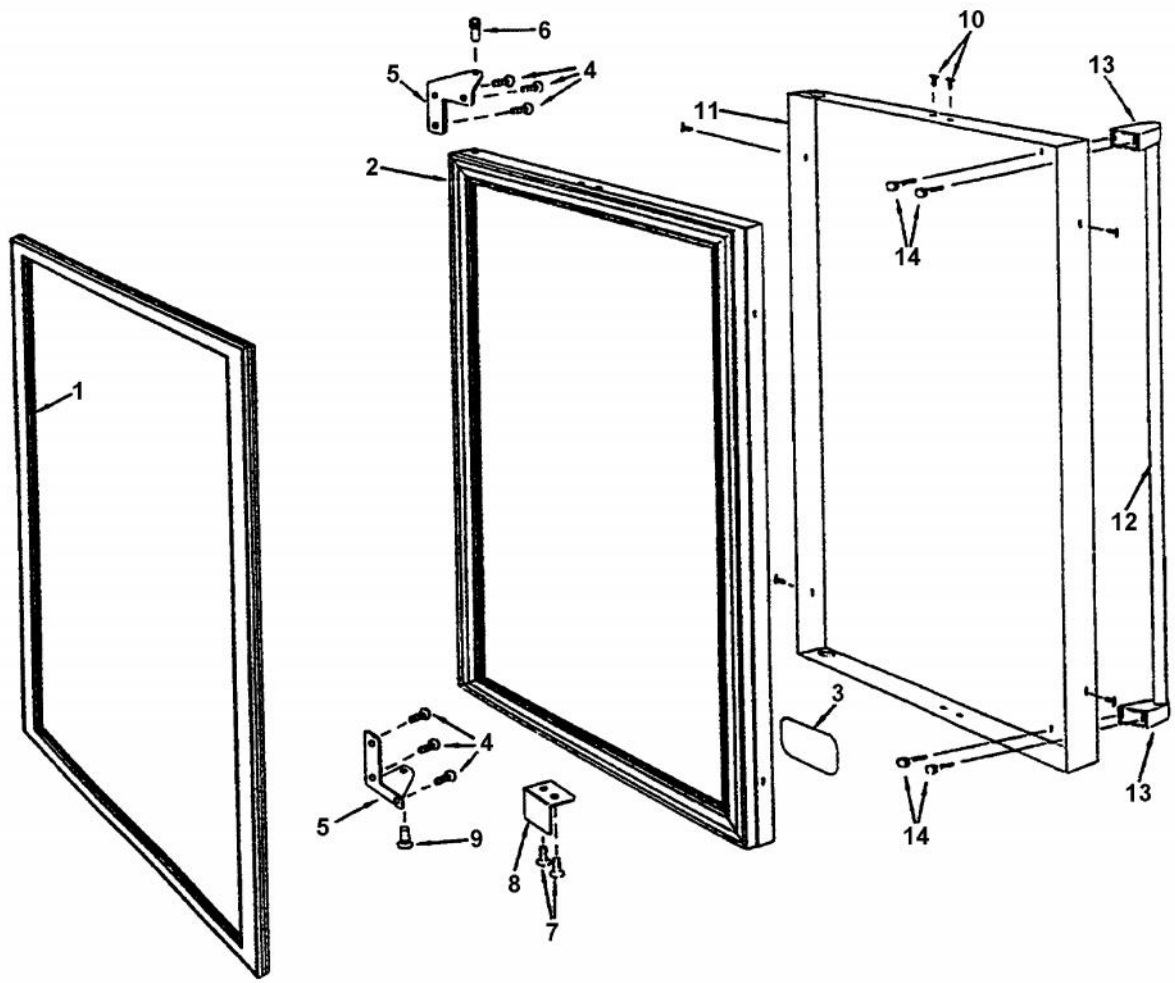

Ref #	Part Number	Qty.	Description
1	PW230005		GASKET, DOOR (VUWC140) X 42241280
2	PW230011		DOOR COMPLETE ASSY 42243079 SOLID
NI	PW230058		DOOR SUB ASSY (42244132)
3	PE010058		4 1/2LOGO/VIKING PROF XBKX (ADV
4	PW200031		SCREW HINGE MTG 42242605
5	PW220004		HINGE KIT (VUWC140) X 42240881
6	PW200032		HINGE PIN 42242281
7	PW200033		SCREW, STRIKER PLATE MOUNTING
8	PW220003		STRIKER PLATE (VUWC140)X42242483
9	PW220004		HINGE KIT (VUWC140) X 42240881
10	PW200035		FRAME MOUNT SCREWS(42243186 PKG 8)
11	B2004884		OUTER DOOR SKIN
12	F0002588SS		DOOR HANDLE - SS
13	PE030001		BRACKET, DOOR, HANDLE
14	PD010019		BLT-1/4-20X3/8HEX WASHER SERATED