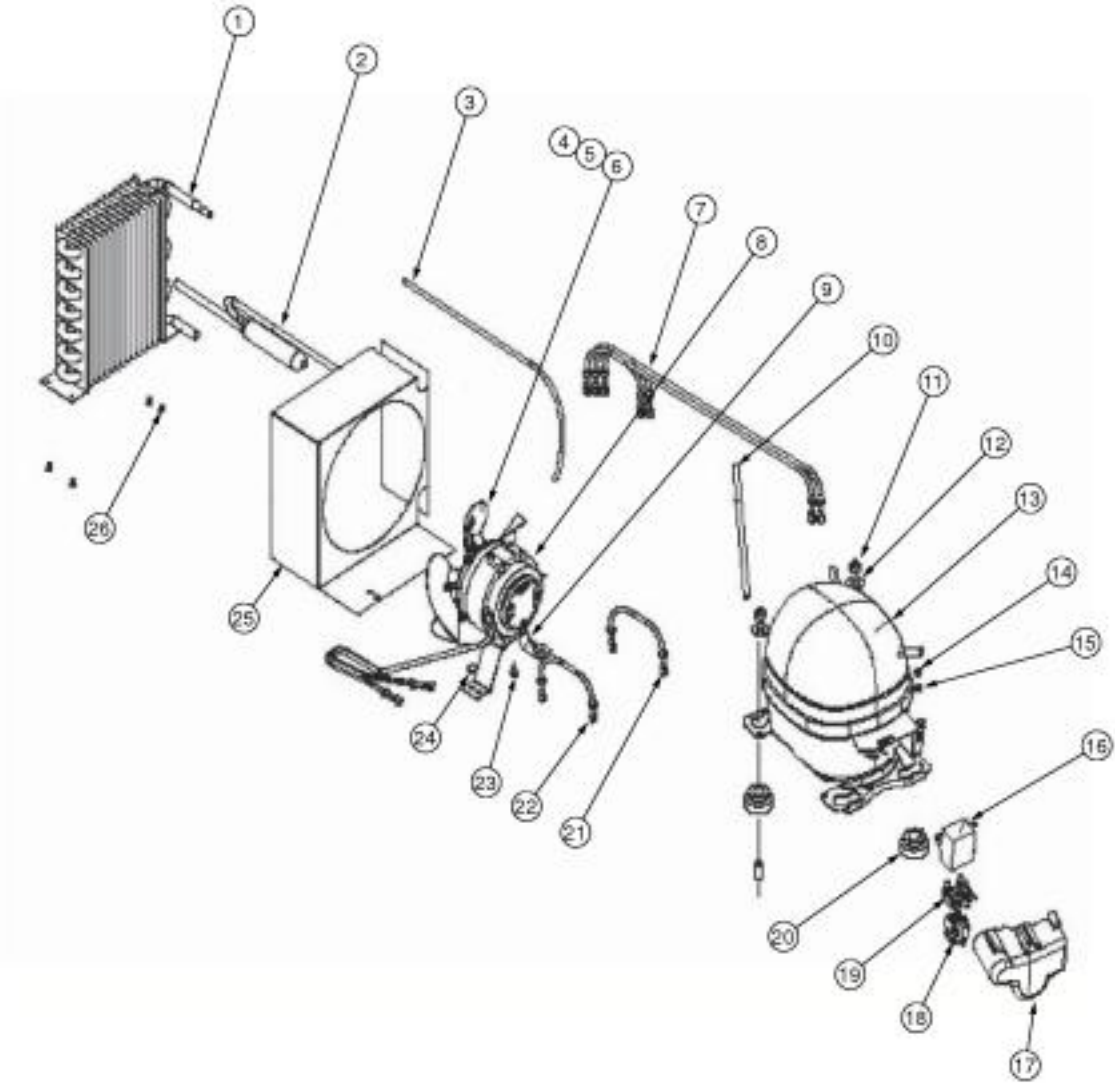

Ref #	Part Number	Qty.	Description
1	PW240004	1	CONDENSER, R-134A
2	022752-000	1	DRIER ASSEMBLY
3	007638-000	1	COPPER TUBING
4	009831-000	1	SILENCER (INCLUDED W/FAN)
5	022753-000	1	SPEED NUT
6	PW200037	1	FAN BLADE
7	010038-000	1	WIRE HARNESS
8	PW240005	1	FAN/MTR ASSY COMPLETE VUWC
9	009633-000	1	FAN MOTOR BRACKET
10	022754-000	1	TUBING, .250 X 6.25
11	PW200017	4	LOCK NUT .25-.20 UNC
12	PW200018	4	.312 ID FLAT WASHER
13	008167-000	1	TRIM SCREWS SS (PACKAGE OF 6)
14	009515-000	1	NO.10-32 X 1/2 HEX WASHER HEAD SCREW
15	007641-000	1	NO.10 EXTERNAL TOOTH LOCKWASHER
16	PS100023	1	RUN CAPACITOR (42245134) 152 WC
17	022368-000	1	TERMINAL COVER
18	PS100021	1	PTC RELAY (42245131) 152 WC
19	PS100020	1	OVERLOAD (42245133) 152 WC
20	010036-000	4	GROMMET (COMES WITH COMPRESSOR)
21	NA	1	LOW VOLTAGE BOARD (AFTER 01/22/05)
22	NA	1	LOW VOLTAGE BOARD (AFTER 01/22/05)
23	009509-000	2	NO.8-36 SCREW
24	010034-000	2	KEP NUT (42247454)
25	010071-000	1	FAN SHROUD
26	PW200019	4	POP RIVET