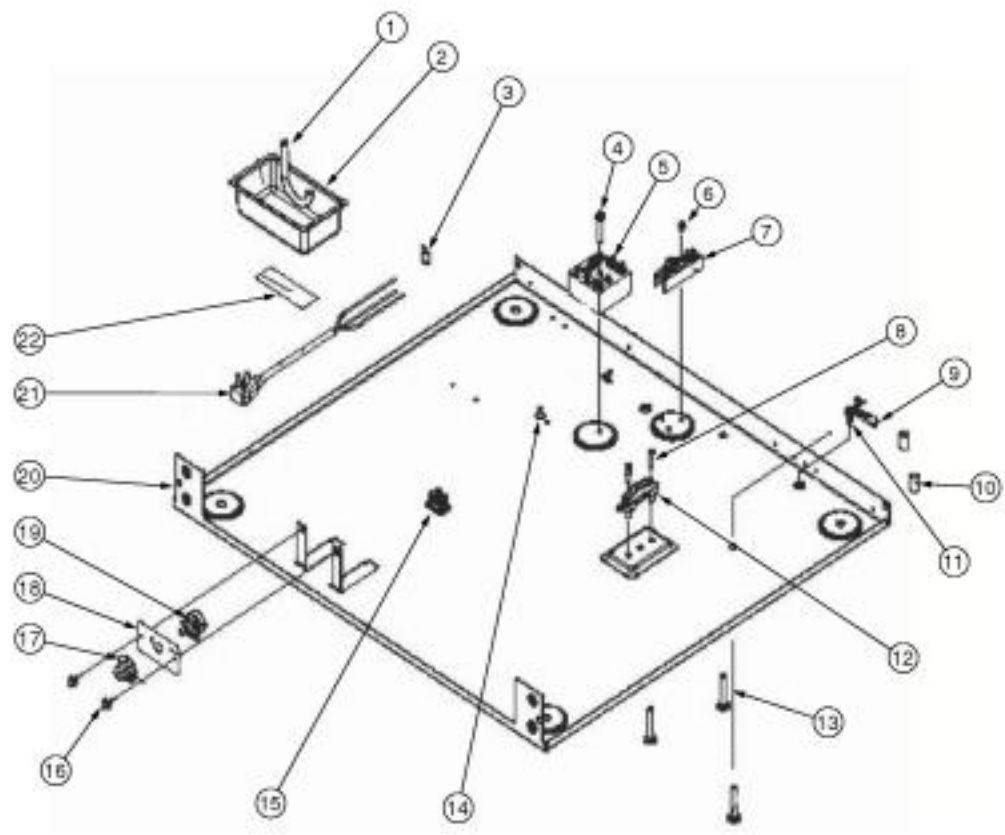

Ref #	Part Number	Qty.	Description
1	009519-000	1	HANDLE TUBE, SS
2	009669-000	1	END CAP W/SET SCREW
3	009641-000	2	VIKING HANDLE STAND-OFF STUD
4	022727-000	1	DOOR ASSY, RH SS (DOES NOT INCLUDE HANDLE OR HIN...
5	PW230005	1	GASKET, DOOR (VUWC140) X 42241280
6	009760-000	1	HINGE ADAPTER, TOP, SS
7	009757-000	1	HINGE ADAPTER, BOTTOM, SS
8	009755-000	2	HINGE BUSHING
9	009761-000	2	WASHER, NYLON
10	010212-000	4	SCREW, 1/4-20 SS
11	PW230007	1	NAMEPLATE, PRO
12	PW300163	2	SCREW (VUIM150) 42243357
13	009644-000	2	SET SCREW
14	010211-000	1	END CAP BOT W/SS
NI	010221-000	1	DOOR HINGE, RIGHT TOP - SS
NI	010223-000	6	SCREW, NO.10-32 X .75 COUNTERSUNK, SS
NI	010244-000	1	HINGE, RIGHT BOTTOM - SS
NI	022728-000	1	DOOR ASSY, LH SS (DOES NOT INCLUDE HANDLE OR HING...
NI	022225-000	1	TOP HINGE PIN
NI	022730-000	1	HINGE PIN, BOTTOM

Ref #	Part Number	Qty.	Description
1	022731-000	1	TAP TOWER, SS (SCREWS INCLUDED)
2	028395-000	12	NO.10 X .5 AB HEX WASHER HEAD SCREW, SS
3	022732-000	1	BACK PANEL, SS
4	009515-000	11	NO.10-32 X 1/2 HEX WASHER HEAD SCREW
5	022733-000	1	RUBBER GROMMET, BLACK
6	022734-000	1	BACK SHROUD, SS
7	022735-000	1	CO2 TANK RESTRAINT
8	028396-000	4	NO.10 CSK WASHER
9	010236-000	4	10-32 X 3/4? PHILLIPS COUNTERSUNK SCREW, ZN
10	028397-000	4	LEVELING LEGS
11	PW210012	1	DRIP TRAY & 2 POP RVT(VUWC)42242603
12	028398-000	2	POP RIVET NO.AD43ABS ALUMINUM
13	022737-000	1	DRAIN TUBE, WHITE
14	010069-000	1	LOCK WASHER
15	010068-000	2	SCREW - BK
16	022738-000	1	GRILLE, STAINLESS STEEL
17	028399-000	2	EVAPORATOR TRIM, WHITE
18	022739-000	1	FLOOR SHIELD, WHITE
19	022740-000	1	WALL SHIELD, WHITE
20	PW200007	3	SCREW, EVAPOR. (VUWC140)X 08204902
21	PW200009	3	EVAPORATOR SPACER
22	028400-000	1	EVAPORATOR ASSEMBLY, WHITE
23	009485-000	1	MACHINE SCREW - SS
24	028401-000	1	THERMOSTAT THERMISTOR
25	009486-000	1	NO.10 EXTERNAL TOOTH STAR WASHER, SS
26	028402-000	1	NO.10-32 HEX MACHINE SCREW NUT