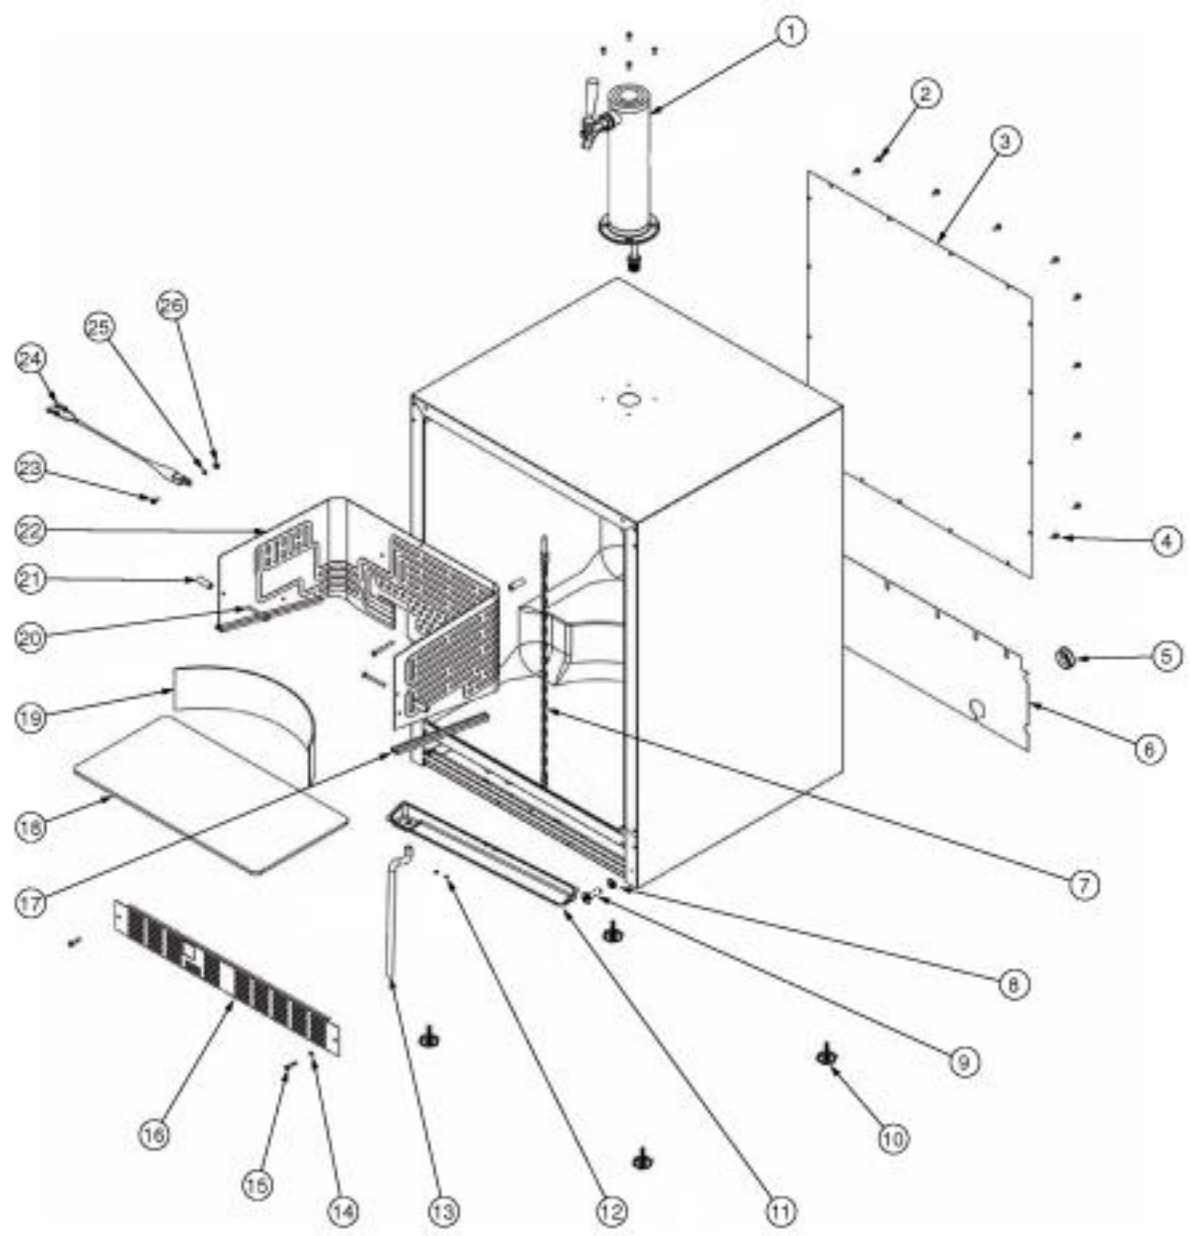

Ref #	Part Number	Qty.	Description
1	009519-000	1	HANDLE TUBE, SS
2	009669-000	1	END CAP W/SET SCREW
3	009641-000	2	VIKING HANDLE STAND-OFF STUD
4	022727-000	1	DOOR ASSY, RH SS (DOES NOT INCLUDE HANDLE OR HIN...
5	PW230005	1	GASKET, DOOR (VUWC140) X 42241280
6	009760-000	1	HINGE ADAPTER, TOP, SS
7	009757-000	1	HINGE ADAPTER, BOTTOM, SS
8	009755-000	2	HINGE BUSHING
9	009761-000	2	WASHER, NYLON
10	010212-000	4	SCREW, 1/4-20 SS
11	PW230007	1	NAMEPLATE, PRO
12	PW300163	2	SCREW (VUIM150) 42243357
13	009644-000	2	SET SCREW
14	010211-000	1	END CAP BOT W/SS
NI	010221-000	1	DOOR HINGE, RIGHT TOP - SS
NI	010223-000	6	SCREW, NO.10-32 X .75 COUNTERSUNK, SS
NI	010244-000	1	HINGE, RIGHT BOTTOM - SS
NI	022728-000	1	DOOR ASSY, LH SS (DOES NOT INCLUDE HANDLE OR HING...
NI	022225-000	1	TOP HINGE PIN
NI	022730-000	1	HINGE PIN, BOTTOM

Ref #	Part Number	Qty.	Description
1	022731-000	1	TAP TOWER, SS (SCREWS INCLUDED)
2	028395-000	12	NO.10 X .5 AB HEX WASHER HEAD SCREW, SS
3	022732-000	1	BACK PANEL, SS
4	009515-000	11	NO.10-32 X 1/2 HEX WASHER HEAD SCREW
5	022733-000	1	RUBBER GROMMET, BLACK
6	022734-000	1	BACK SHROUD, SS
7	022735-000	1	CO2 TANK RESTRAINT
8	028396-000	4	NO.10 CSK WASHER
9	010236-000	4	10-32 X 3/4? PHILLIPS COUNTERSUNK SCREW, ZN
10	028397-000	4	LEVELING LEGS
11	PW210012	1	DRIP TRAY & 2 POP RVT(VUWC)42242603
12	028398-000	2	POP RIVET NO.AD43ABS ALUMINUM
13	022737-000	1	DRAIN TUBE, WHITE
14	010069-000	1	LOCK WASHER
15	010068-000	2	SCREW - BK
16	022738-000	1	GRILLE, STAINLESS STEEL
17	028399-000	2	EVAPORATOR TRIM, WHITE
18	022739-000	1	FLOOR SHIELD, WHITE
19	022740-000	1	WALL SHIELD, WHITE
20	PW200007	3	SCREW, EVAPOR. (VUWC140)X 08204902
21	PW200009	3	EVAPORATOR SPACER
22	028400-000	1	EVAPORATOR ASSEMBLY, WHITE
23	009485-000	1	MACHINE SCREW - SS
24	028401-000	1	THERMOSTAT THERMISTOR
25	009486-000	1	NO.10 EXTERNAL TOOTH STAR WASHER, SS
26	028402-000	1	NO.10-32 HEX MACHINE SCREW NUT