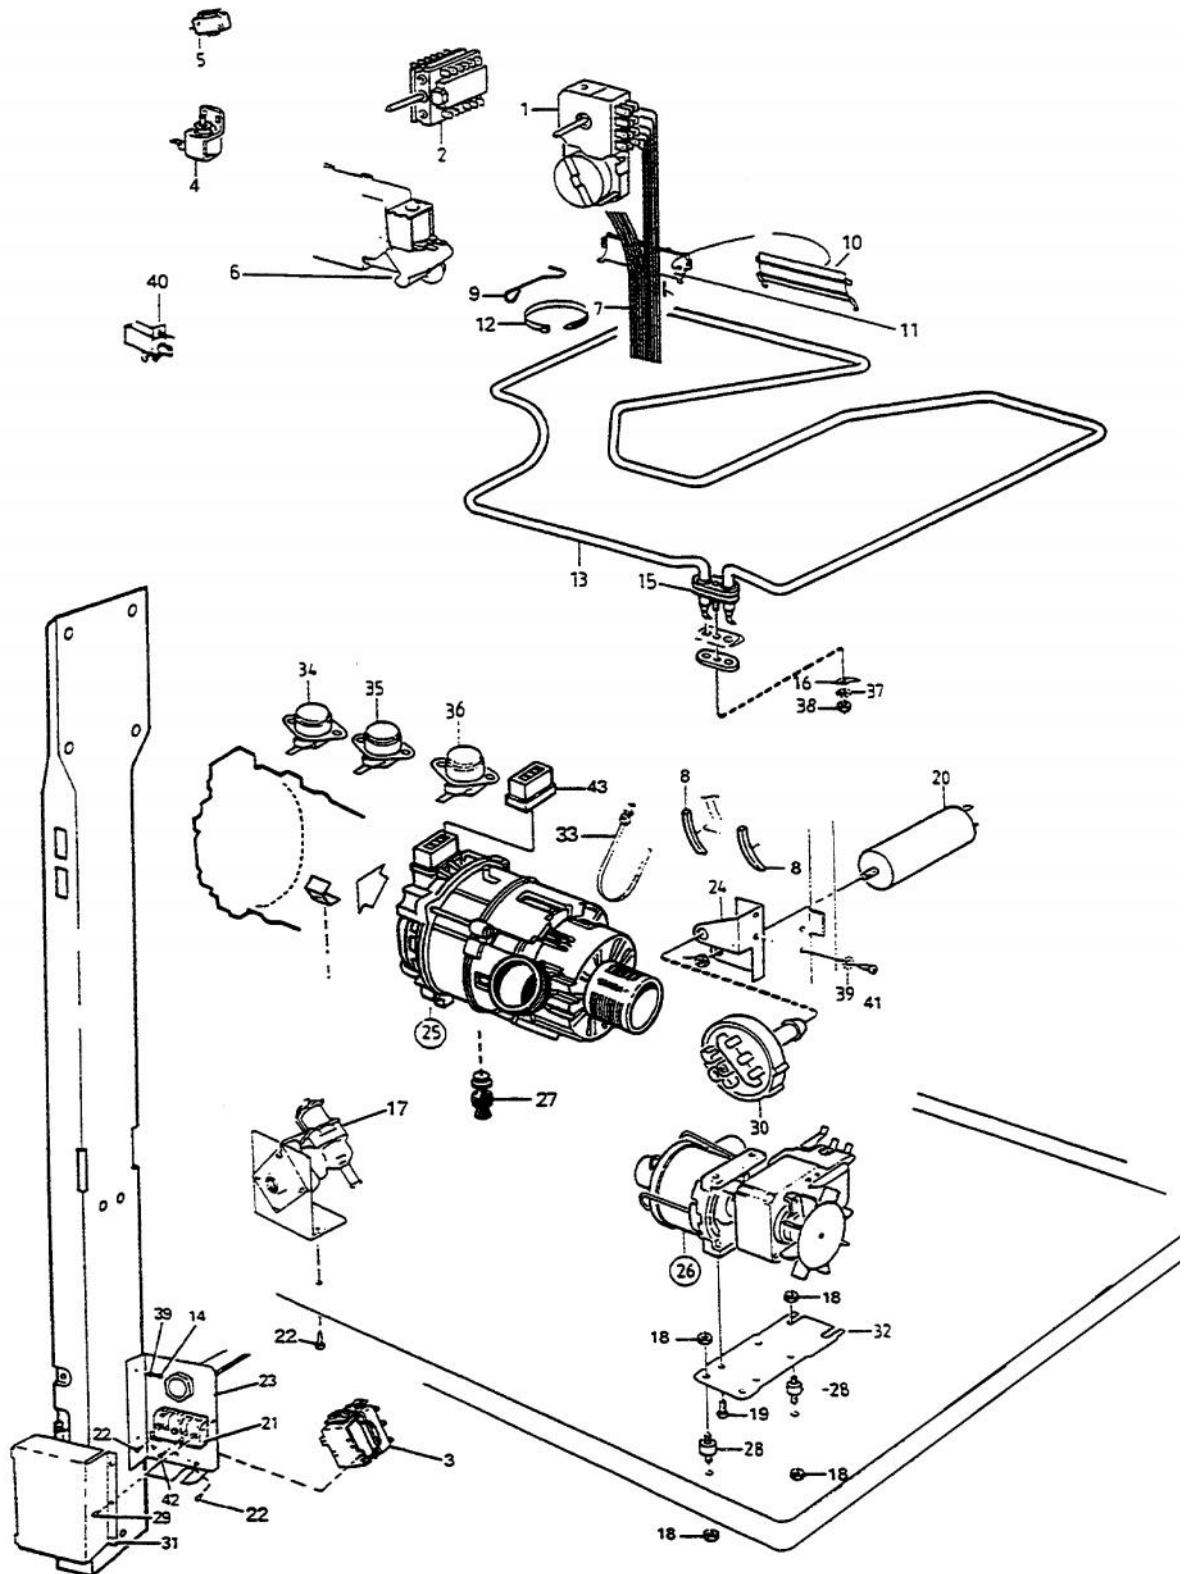

Ref #	Part Number	Qty.	Description
46	PD330001		ADJUSTING PLATE 8005283
NI	014788-000		DRIP TRAY SERVICE ASSEMBLY

Ref #	Part Number	Qty.	Description
1	PD350019		BASKET UPPER DISH
2	PS300001		LOWER RACK WHEEL (10MM) 807 8641 - 77
3	PD350018		LOWER DISH RACK
4	PD300006		HOSE CLIP R30 (7480180)
5	PD150032		CUTLERY BASKET, INC. DOOR (NO HANDLE)
6	PD350005		UPPER SPRAY ARM
7	PD350006		LOWER SPRAY ARM (8052345)
8	PD300072		UPPER SPRAY ARM BEARING 8052079
9	PD300073		BEARING LOWER SPRAY ARM 8052080
10	PD300029		NUT M4 (8052108)
11	PD100035		WASHER (8052095)
12	PD300015		SPRAY TUBE PLUG (8007031)
13	PD300036		BEARING UPPER SPRAY PIPE 8054670
14	PD300037		LOWER SPRAY PIPE BEARING(8055140)
15	PD330003		MUFF 8005292
16	PD350002		UPPER STRAINER
17	PD300016		SEAL (8007209)
18	PD100007		SCREW (8900327)
19	PD320011		INLET HOSE 8051475
20	PD300004		PLUG (7382607)
21	PD300012		SPRING (8003948)
22	PD350001		STRAINER BASKET 8050046-36
23	PD320012		PRESSURE HOSE 8055115
24	PD320004		SUCTION HOSE 8005609
25	PD320003		SPRAY PIPE 8005280
26	PD330007		HOLDER (8005669)
27	PD300028		RETAINING SCREW STRAINER 8051810-36
28	PD320009		OUTLET HOSE POLYPROPEN (8009947)
29	PD320006		RUBBER HOSE 8008740
30	PD300078		HOSE CLIP 45, 5 8054437
31	PD300074		HOSE CLAMP 48, 3-51,5 8052346
32	PD320005		OUTLET HOSE 8005610
33	PD340006		FILL PIPE COPPER 8056404
34	PD100046		HOSE CLIP (8052239)
34A	PD300005		HOSE CLAMP R19 (7382609)
35	PD300007		HOSE CLAMP R9 (7480188)
36	PD300010		HOSE CLAMP R12 (8000728)
37	PD350010		SHELF CUP GREY 8071336-49
38	PD300027		LOCK WASHER STRAINER 8051803
39	PD300009		HOSE CLAMP R10 (8000214)
40	PD100028		LOCK WASHER (8901413)
41	PD320014		UPPER RUNNER GUIDE (COMPLETE)
41A	PD330028		DISH RACK STOP 8053145-77
42	PD320013		LOWER RUNNERGUIDE COMPLETE(8800799)
43	PD310008		OUTLET PUMP 120V 8801348
44	PD330017		INLET PIPE MOUNT 8009469
45	PD300024		WATER SEAL (8051369)
46	PD300033		HOSE CLIP 52, 8-56, 0 (8052728)
47	PD320002		RUBBER HOSE 8X12X160 8004075
48	PD310022		PLUG 8051088
49	PD300048		SCREW A4 RTS ST 3, 5X13 (8900308)
50	PD350004		LOWER STRAINER
51	PD300057		NUT M6 M4 (8901242)
52	PD300045		SCREW MCS 4X6 (8900026)
53	PD300079		GASKET 8007211
54	PD310011		INLET VALVE 8056116
55	PD100039		O-RING (8901755)
56	PD310019		PRESSURE SWITCH 8051530
57	PD310012		CIRCULATION PUMP 120V 8801357