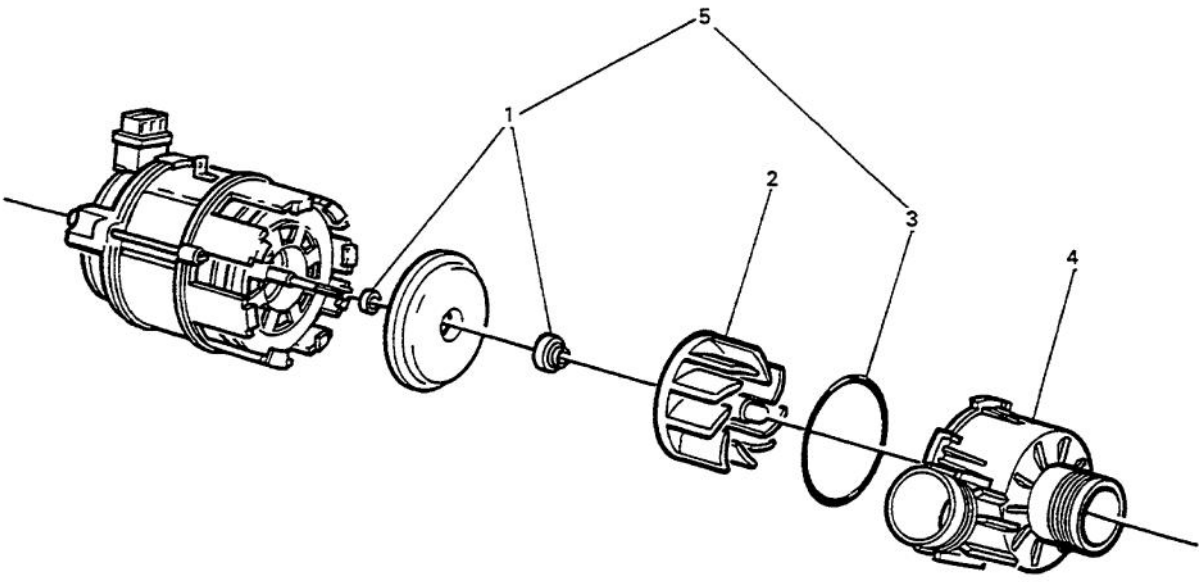

Ref #	Part Number	Qty.	Description
1	PD300075		AXIAL SEAL WITH PRESS.RING 8801050
2	PD310016		PUMP IMPELLER 8801044
3	PD300044		SEAL (8901765)
4	PD120026		HOUSING PUMP 8058452
5	PD300008		SEAL SET (7701054)
6	PD300011		SEAL (8002582)
7	PD310014		PUMP IMPELLER 8800735
8	PD100047		O-RING 8002584