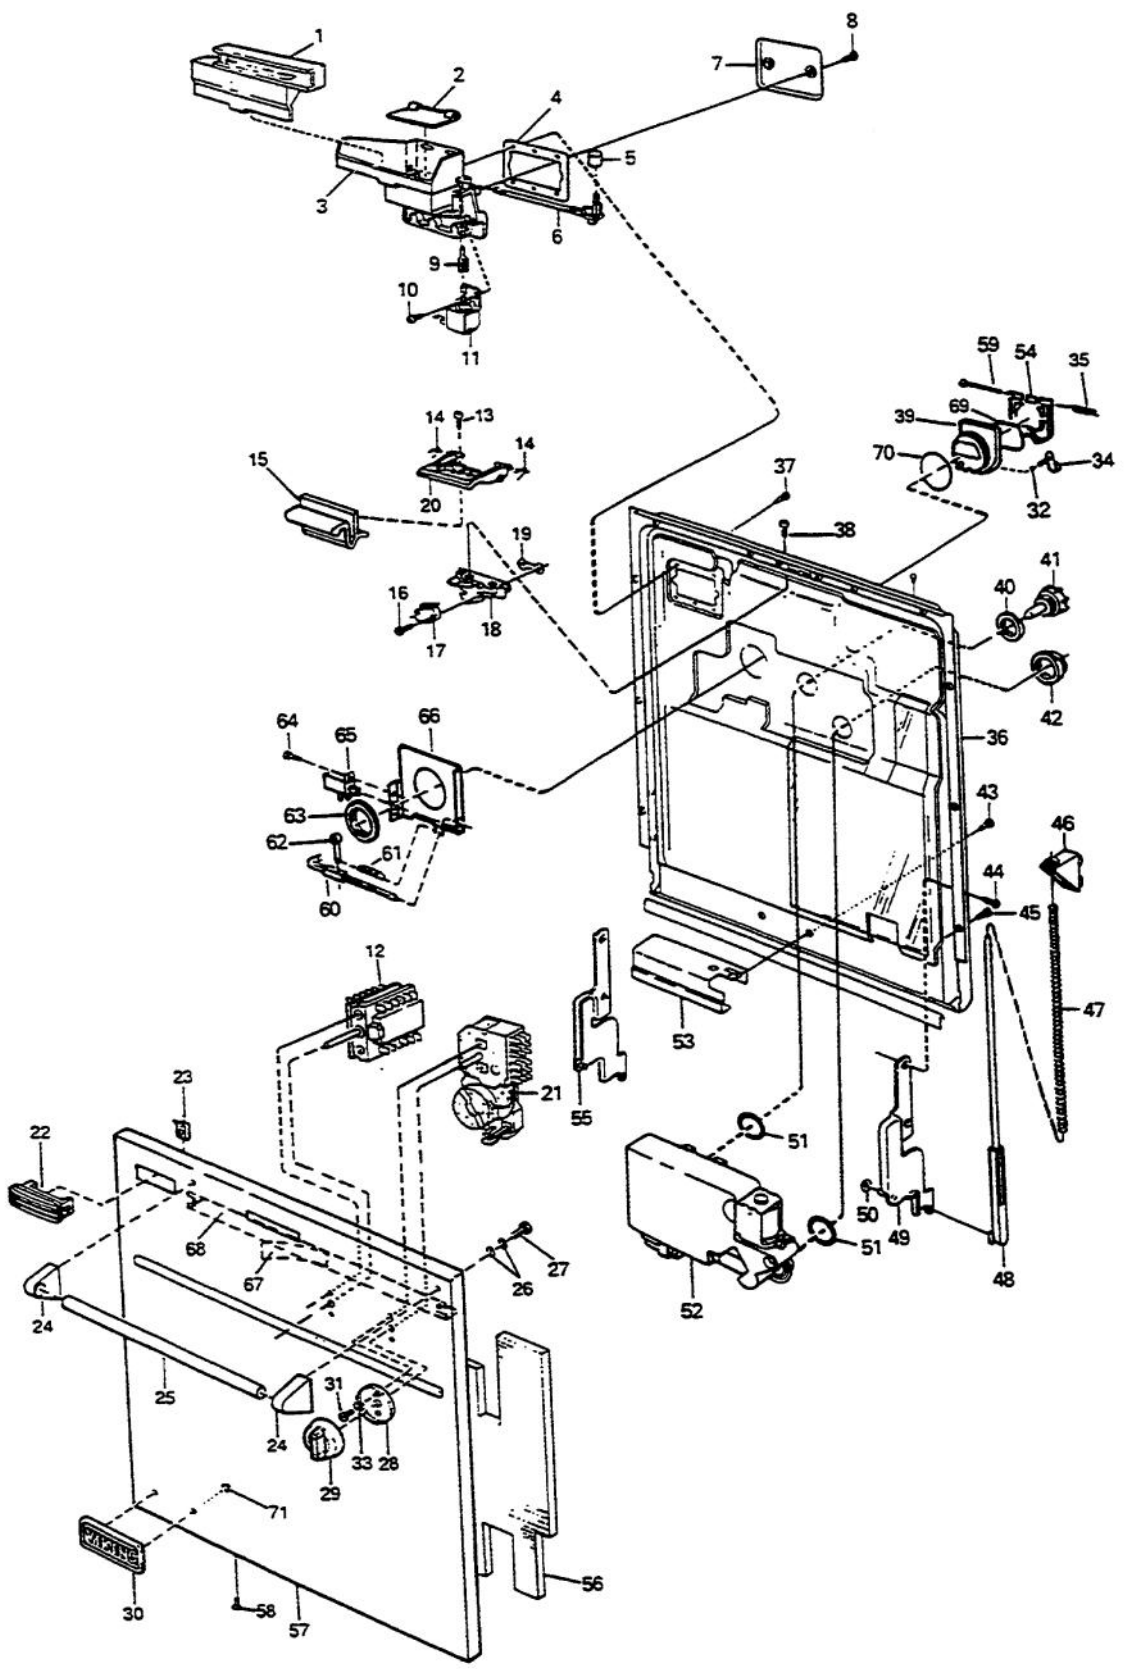

Ref #	Part Number	Qty.	Description
1	PD350012		VENT INSERT
2	PD330008		COVER 8005671
3	PD330010		VENT CASING 8006164
4	PD300014		SEAL (8005323)
5	PD340001		WEIGHT 8005334
6	PD300080		VENT SHAFT 8005337
7	PD330035		COVER 87005335
8	PD100018		SCREW (8902085)
9	PD330005		COVER CATCH (8005326)
10	PD300068		SCREW PTK 35X10 OWN (8902042)
11	PD310021		SOLENOID 120V 8050893
12	PD140007		SWITCH ROTARY 8056214
13	PD100008		SCREW (8901097)
14	PD110011		SPRING-HANDLE LOCK (8007078)
15	PD350014		LATCH HANDLE
16	PD300069		SCREW MRT TT 3X16FZBT10 8902102
17	PD310003		MICRO SWITCH 8053107
18	PD330020		LATCH BRACKET (8051485)
19	PD330013		ADJUSTING PLATE 8008554
20	PD350017		LATCH 8007076-19
21	PD310010		TIMER 120V 60HZ 8056108
22	PD350015BK		VENT GRILL (BLACK) 8054846-33
	PD350015WH		VENT GRILL (WHITE) 8054849-0
23	PD030020		SPRING CLIP - NO.8056201 FKVUD
24	PE030001		BRACKET, DOOR, HANDLE
	PE030001PVD		END CAP DOOR HANDLE XBR
25	F0002574SS		HANDLE (STAINLESS STEEL)
	F0002574BR		HANDLE (BRASS)
26	PD040006		1/4 FLAT WASHER 1/16 X 3/4
27	PD010005		HEX HD. BOLT - 1/4-20 X 1
28	PB010045		KNOB BEZEL - VUD140 (OLD STYLE)
	PB010085		KNOB BEZEL
29	PA010018		KNOB DISHWASHER XBK 8056199-33
	PA010019		KNOB, DISHWASHER - XWHX
30	PE010016		NAMEPLATE, LOGO, PRO
	PE010017		LOGO (VGSO,VEDO,VGDO,VUD) XWH/CHR
	PE010079		4.5 LOGO/VIKING PROF, BK/BR
	PE010080		4.5 LOGO/VIKING PROF XWH/BR
31	PD100009		SCREW (8900944)
32	PD300062		O-RING 3, 6 9X1 78 NBR70(8901758)
33	PD100028		LOCK WASHER (8901413)
34	PD330027		DETERGENT COMPARTMENT HOOK (NO LONGER AVAILAB...
35	PD300034		DETERGENT COMPT SPRING (8053064)
36	PD330037		INNER DOOR WITH INSULATION
37	PD100018		SCREW (8902085)
38	PD100018		SCREW (8902085)
39	PD350013		DETERGENT CONTAINER (8054859-36)
40	PD300013		NUT (8004037)
41	PD310015		MAGIC EYE 8800920
NI	PD100058		SEAL SET - ROLLER (8002218)
42	PD320001		NOZZLE 8004038
43	PD300052		SCREW F1 RTS 4, 2X13 T20 (8900644)
44	PD100017		SCREW
45	PD300081		SCREW A4 RTS 3, 5X9 5 T10
46	PD330023		SPRING STOP 8052172
47	PD300041		SPRING (8056212)
48	PD320015		SPRING GUIDE
49	PD320008		HINGE RIGHT 8009000
50	PD300059		WASHER 8X14X1, NYLON (8901405)
51	PD300003		O-RING (7382087)