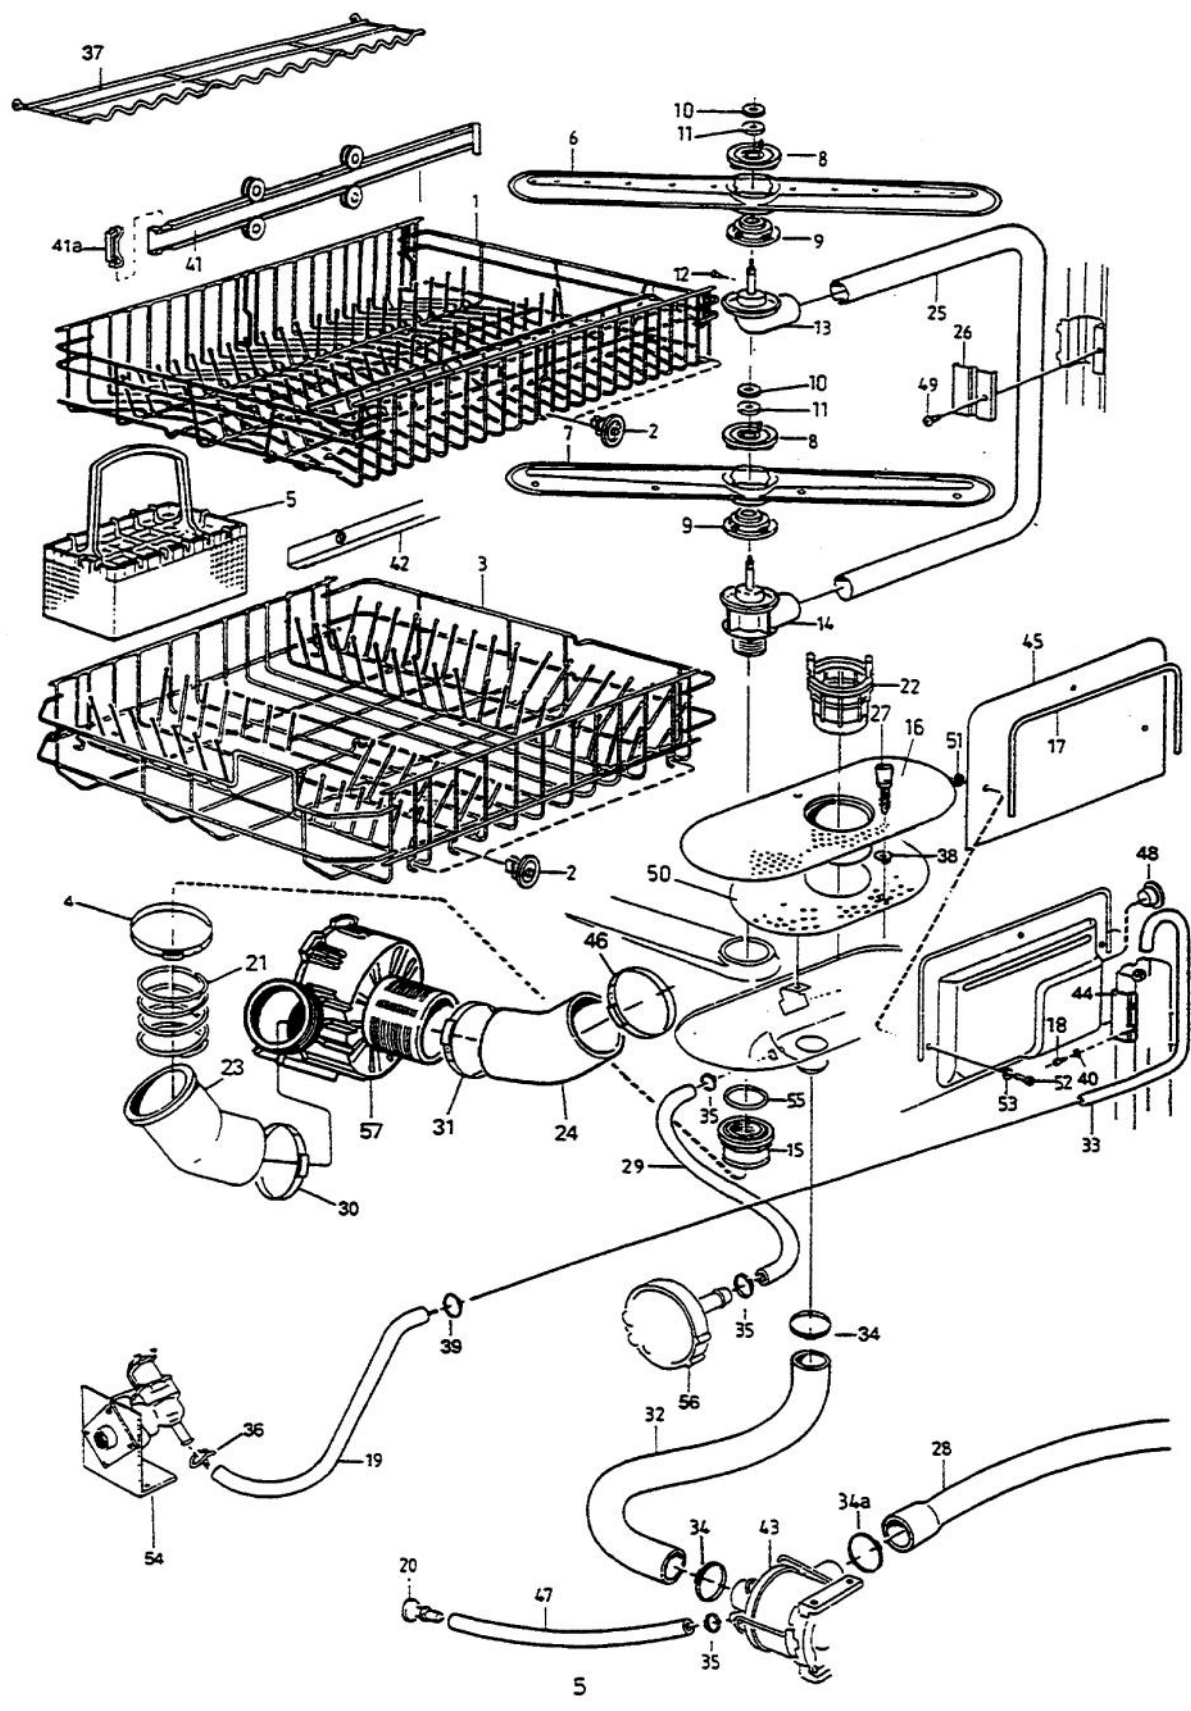

Ref #	Part Number	Qty.	Description
46	PD330001		ADJUSTING PLATE 8005283
NI	014788-000		DRIP TRAY SERVICE ASSEMBLY

Ref #	Part Number	Qty.	Description
1	PD350019		BASKET UPPER DISH
2	PS300001		LOWER RACK WHEEL (10MM) 807 8641 - 77
3	PD350018		LOWER DISH RACK
4	PD300006		HOSE CLIP R30 (7480180)
5	PD150032		CUTLERY BASKET, INC. DOOR (NO HANDLE)
6	PD350005		UPPER SPRAY ARM
7	PD350006		LOWER SPRAY ARM (8052345)
8	PD300072		UPPER SPRAY ARM BEARING 8052079
9	PD300073		BEARING LOWER SPRAY ARM 8052080
10	PD300029		NUT M4 (8052108)
11	PD100035		WASHER (8052095)
12	PD300015		SPRAY TUBE PLUG (8007031)
13	PD300036		BEARING UPPER SPRAY PIPE 8054670
14	PD300037		LOWER SPRAY PIPE BEARING(8055140)
15	PD330003		MUFF 8005292
16	PD350002		UPPER STRAINER
17	PD300016		SEAL (8007209)
18	PD100007		SCREW (8900327)
19	PD320011		INLET HOSE 8051475
20	PD300004		PLUG (7382607)
21	PD300012		SPRING (8003948)
22	PD350001		STRAINER BASKET 8050046-36
23	PD320012		PRESSURE HOSE 8055115
24	PD320004		SUCTION HOSE 8005609
25	PD320003		SPRAY PIPE 8005280
26	PD330007		HOLDER (8005669)
27	PD300028		RETAINING SCREW STRAINER 8051810-36
28	PD320009		OUTLET HOSE POLYPROPEN (8009947)
29	PD320006		RUBBER HOSE 8008740
30	PD300078		HOSE CLIP 45, 5 8054437
31	PD300074		HOSE CLAMP 48, 3-51,5 8052346
32	PD320005		OUTLET HOSE 8005610
33	PD340006		FILL PIPE COPPER 8056404
34	PD100046		HOSE CLIP (8052239)
34A	PD300005		HOSE CLAMP R19 (7382609)
35	PD300007		HOSE CLAMP R9 (7480188)
36	PD300010		HOSE CLAMP R12 (8000728)
37	PD350010		SHELF CUP GREY 8071336-49
38	PD300027		LOCK WASHER STRAINER 8051803
39	PD300009		HOSE CLAMP R10 (8000214)
40	PD100028		LOCK WASHER (8901413)
41	PD320014		UPPER RUNNER GUIDE (COMPLETE)
41A	PD330028		DISH RACK STOP 8053145-77
42	PD320013		LOWER RUNNERGUIDE COMPLETE(8800799)
43	PD310008		OUTLET PUMP 120V 8801348
44	PD330017		INLET PIPE MOUNT 8009469
45	PD300024		WATER SEAL (8051369)
46	PD300033		HOSE CLIP 52, 8-56, 0 (8052728)
47	PD320002		RUBBER HOSE 8X12X160 8004075
48	PD310022		PLUG 8051088
49	PD300048		SCREW A4 RTS ST 3, 5X13 (8900308)
50	PD350004		LOWER STRAINER
51	PD300057		NUT M6 M4 (8901242)
52	PD300045		SCREW MCS 4X6 (8900026)
53	PD300079		GASKET 8007211
54	PD310011		INLET VALVE 8056116
55	PD100039		O-RING (8901755)
56	PD310019		PRESSURE SWITCH 8051530
57	PD310012		CIRCULATION PUMP 120V 8801357