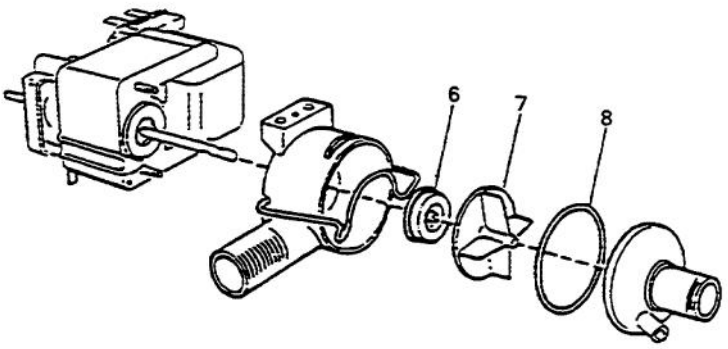

Ref #	Part Number	Qty.	Description
1	PD300075		AXIAL SEAL WITH PRESS.RING 8801050
2	PD310016		PUMP IMPELLER 8801044
3	PD300044		SEAL (8901765)
4	PD120026		HOUSING PUMP 8058452
5	PD300008		SEAL SET (7701054)
6	PD300011		SEAL (8002582)
7	PD310014		PUMP IMPELLER 8800735
8	PD100047		O-RING 8002584