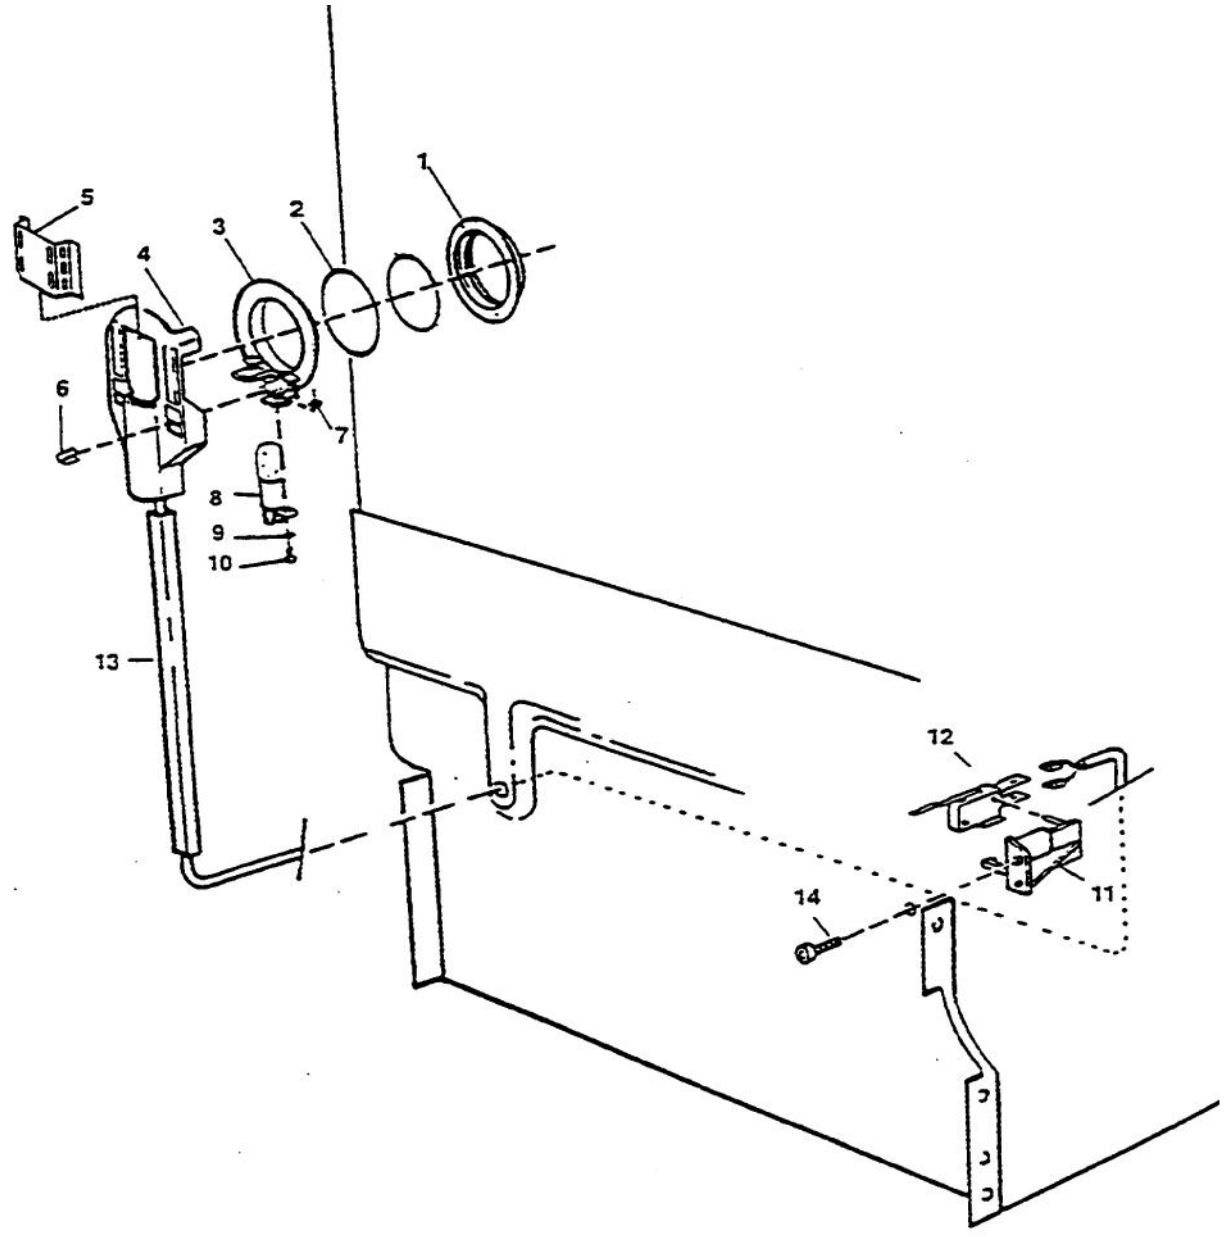

Ref #	Part Number	Qty.	Description
56	PD100018		SCREW (8902085)

Ref #	Part Number	Qty.	Description
37	PB010128		TIMER KNOB - WHITE (VUD141)
38	PD100009		SCREW (8900944)
39	PE030001		BRACKET, DOOR, HANDLE
39	PE030001PVD		END CAP DOOR HANDLE XBR
40	F0002573SS		DOOR HANDLE-VUD141 (STAINLESS STEEL) 22.093
40	F0002573BR		DOOR HANDLE VUD141 (BRASS) 22.093
41	PD100028		LOCK WASHER (8901413)
42	PD140007		SWITCH ROTARY 8056214
43	PD140008		TIMER 1355/1655 8060017
44	PD100029		SCREW (8902087)
45	PB010106		BEZEL - SS
45	PB010107		SUB TO PB010172 - BRASS BEZEL
46	PD100030		LOCK WASHER (8070986)
49	PD100028		LOCK WASHER (8901413)

Ref #	Part Number	Qty.	Description
1	PD100053		LOCK RING-GLASS (8053086)
2	PD100054		O-RING (8901763)
3	PD160006		LIGHT GLASS (8053087)
4	PD120029		LAMP PROTECTION PLATE (8054915)
5	PD120030		LAMP REFLECTOR PLATE (8054916)
6	PD100055		CLIP (8901592)
7	PD100056		NUT (8901233)
8	PD160007		LIGHT - INTERIOR (8055148)
9	PD100028		LOCK WASHER (8901413)
10	PD100057		SCREW (8900945)
11	PD120031		LAMP SWITCH BRACKET (8054907)
12	PD140019		MICRO-SWITCH - LIGHT (8058469)
13	PD120032		CABLE CHANNEL (8059968)
14	PD100029		SCREW (8902087)