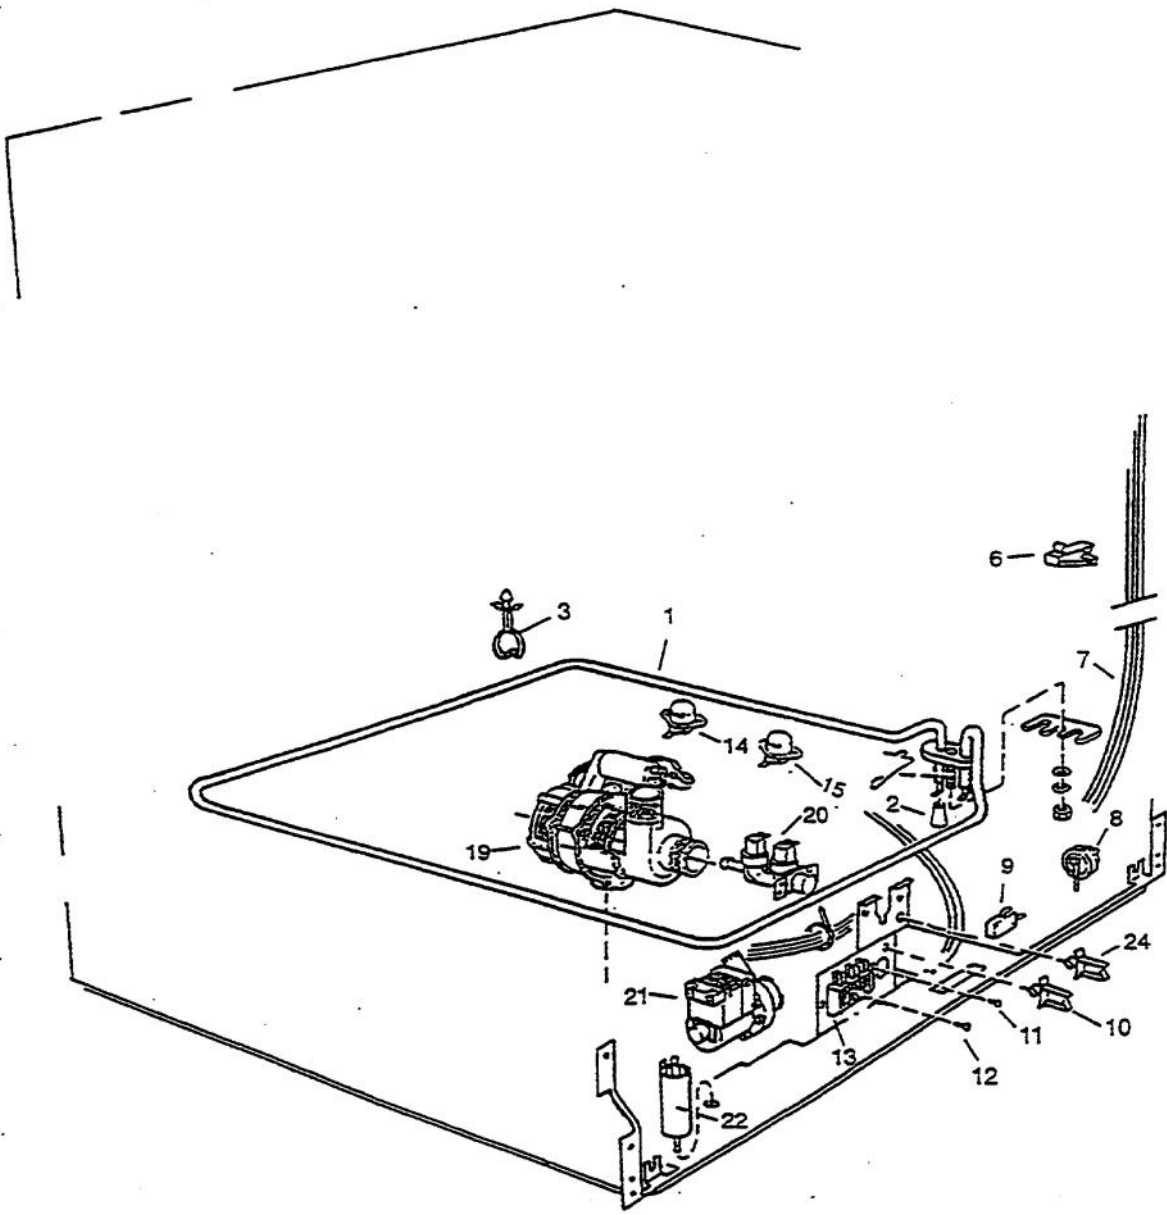

Ref #	Part Number	Qty.	Description
56	PD100018		SCREW (8902085)

Ref #	Part Number	Qty.	Description
37	PB010128		TIMER KNOB - WHITE (VUD141)
38	PD100009		SCREW (8900944)
39	PE030001		BRACKET, DOOR, HANDLE
39	PE030001PVD		END CAP DOOR HANDLE XBR
40	F0002573SS		DOOR HANDLE-VUD141 (STAINLESS STEEL) 22.093
40	F0002573BR		DOOR HANDLE VUD141 (BRASS) 22.093
41	PD100028		LOCK WASHER (8901413)
42	PD140007		SWITCH ROTARY 8056214
43	PD140008		TIMER 1355/1655 8060017
44	PD100029		SCREW (8902087)
45	PB010106		BEZEL - SS
45	PB010107		SUB TO PB010172 - BRASS BEZEL
46	PD100030		LOCK WASHER (8070986)
49	PD100028		LOCK WASHER (8901413)