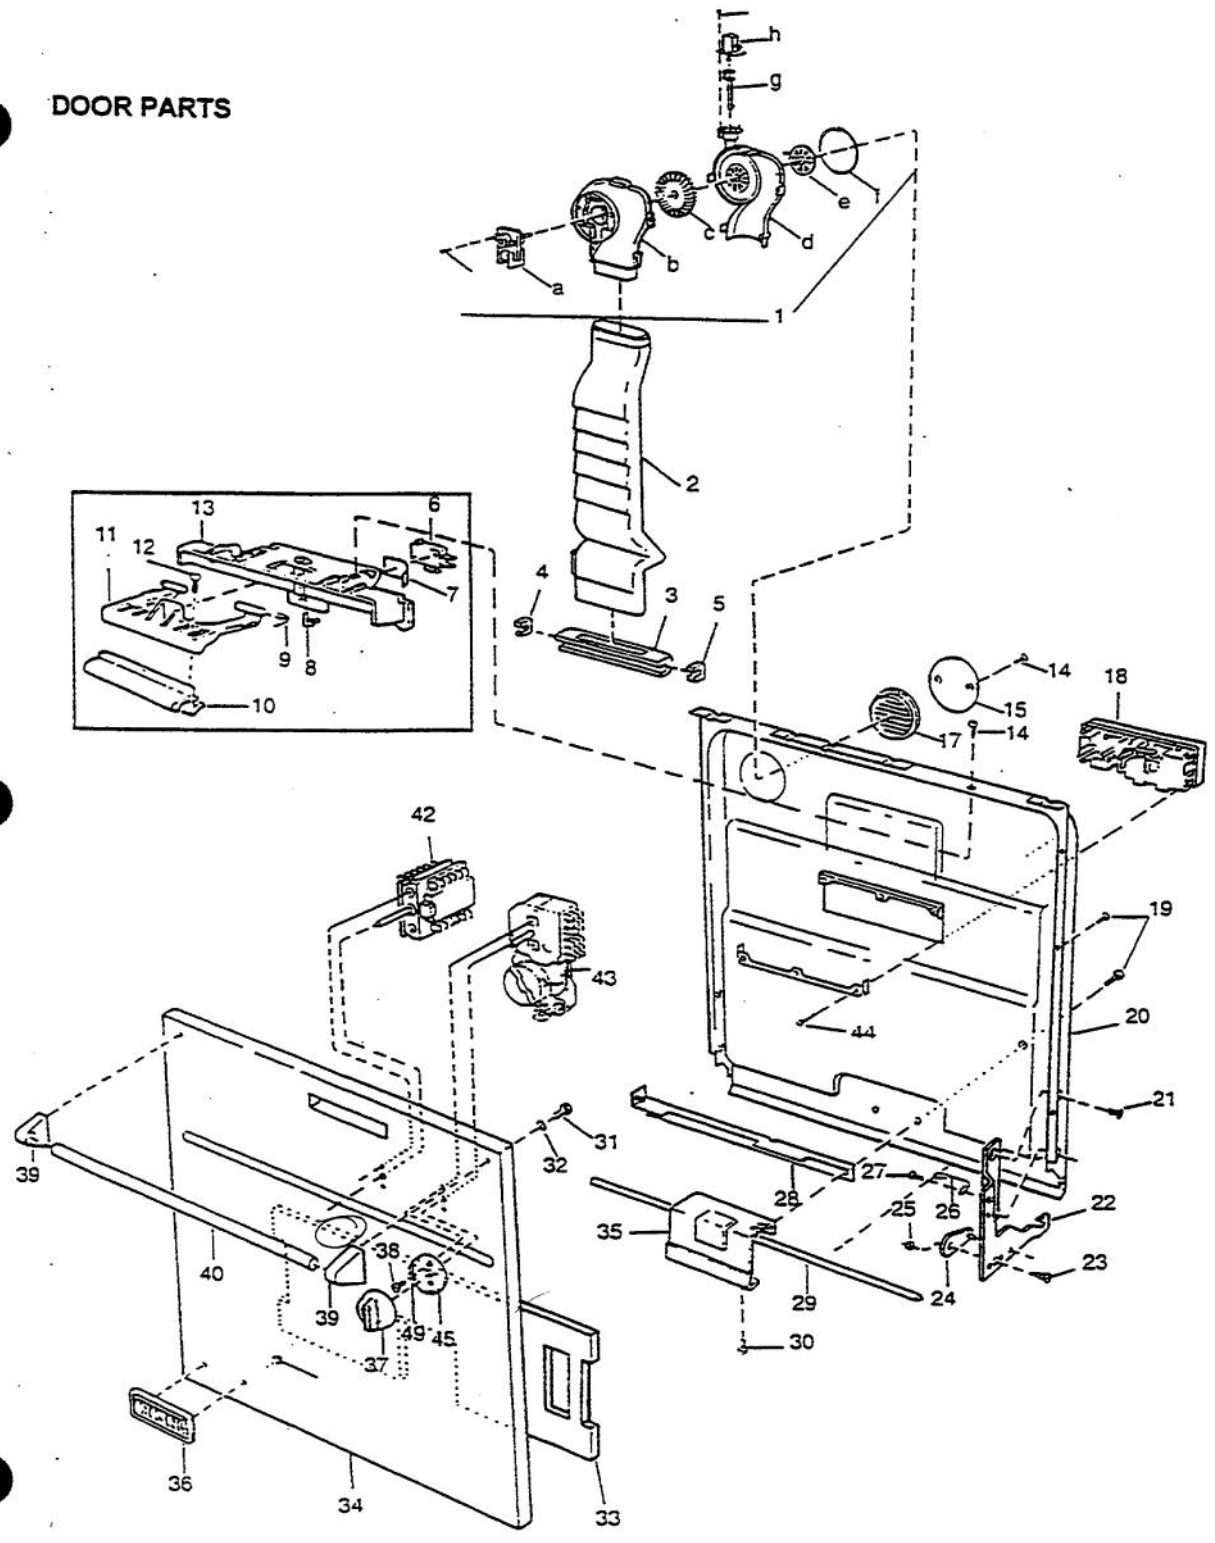

DOOR PARTS

Ref #	Part Number	Qty.	Description
1b-g	PD140001		VENTILATOR ASY (8073851) REP PD310030 (COMPLETE ASSEMBLY)
a	PD140002		VENTILATOR, COMPLETE
h	PD140004		MOTOR VAX VENTILATOR 8052778
2	PD120017		AIR CHANNEL (8057963)
3	PD120018		AIR DUCT-NOZZLE (8059887)
4	PD110009		END PLUG (8059891) NEED`S COLOR
5	PD110010		END PLUG (8059892) GET COLOR CODE
6	PD140005		SWITCH MICRO 8055473
7	PD120019		TAPE
8	PD140006		CONTROL PIN 8057542
9	PD110011		SPRING-HANDLE LOCK (8007078)
10	PD130008		LATCH REPL PD320092 8070023-98
NI	PD130020		LATCH KIT 8801098
11	PD130009		LATCH HANDLE (8070024-33)
12	PD100017		SCREW
13	PD120020		LOCK GUARD 8057539
14	PD100018		SCREW (8902085)
15	PD120021		COVER PLATE-FAN (8058484)
17	PD100019		LOCK RING-FAN CASING (8057964)
18	PD150017		COMBINATION DISPENSER 8801343-77
19	PD100020		SCREW (8900646)
20	PD120022		PNL INNER DR REP PD350028 8801118
21	PD100017		SCREW
22	PD130010		DOOR HINGE-L.H. (8057525)
22	PD130011		DOOR HINGE-R.H. (8057524)
23	PD100021		SCREW-HINGE (8057530)
24	PD100022		SLIDE WASHER-HINGE BEARING (8057948)
25	PD100023		NUT (33500262)
26	PD100043		CABLE HARNESS TIE (8060070)
27	PD100024		SCREW (8902131)
28	PD120023		DOOR AIR CHANNEL-LOWER (8058487)
29	PD100025		DOOR SEAL LOWER CUTTING
30	PD100007		SCREW (8900327)
31	PD100026		SCREW (8056198)
32	PD100027		LOCK WASHER (8901324)
33	PD130012		INSULATION-DOOR ASSEMBLY (8070294)
34	PD120024SS		DOOR OUTER XSS 8070110-95-Y
34	C9201225AL		FRONT PANEL XALX
34	C9201225BK		SUB TO PD120024BK - FRONT PANEL XBKX
34	C9201225BT		FRONT PANEL XBTX
34	C9201225BU		FRONT PANEL XBUX
34	C9201225CB		FRONT PANEL XCBX
34	C9201225EP		FRONT PANEL XEPX
34	C9201225FG		FRONT PANEL XFGX (VUD141) XSLK SC
34	C9201225GG		FRONT PANEL XGGX
34	C9201225LE		FRONT PANEL XLEX
34	C9201225LN		FRONT PANEL XLNX
34	C9201225MJ		FRONT PANEL XMJX
34	C9201225PL		FRONT PANEL XPLX
34	C9201225SG		FRONT PANEL XSGX
34	C9201225VB		FRONT PANEL XVBX (VUD141) XSLK SC
34	C9201225WH		FRONT PANEL XWHX (VUD141) XSLK SC
35	PD120025		DOOR BRACE STAND (8057985)
36	PE010016		NAMEPLATE, LOGO, PRO
36	PE010017		LOGO (VGSO,VEDO,VGDO,VUD) XWH/CHR
36	PE010079		4.5 LOGO/VIKING PROF, BK/BR
36	PE010080		4.5 LOGO/VIKING PROF XWH/BR
37	PB010127		KNOB, TIMER VUD141 80-602-43
37	PB010128		TIMER KNOB - WHITE (VUD141)