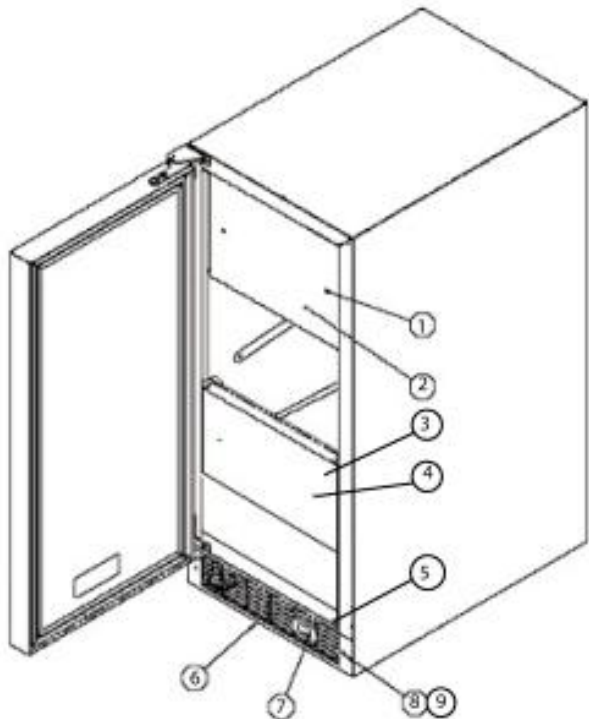

Ref #	Part Number	Qty.	Description
1	017609-000	2	DISTRIBUTOR TUBE END
2	017610-000	1	DISTRIBUTOR TUBE
3	017611-000	1	EVAPORATOR ASSEMBLY, WHITE
4	017612-000	4	SCREW, NO.10-32 X1 TRUSS HEAD MACHINE, SS
5	017613-000	1	P-CLAMP
6	017614-000	2	PLASTIC WASHER, WHITE
7	017612-000	2	SCREW, NO.10-32 X1 TRUSS HEAD MACHINE, SS
8	017615-000	1	CIRCULATION PUMP
NI	017634-000	1	DRAIN TUBE
9	017616-000	1	RESERVOIR
10	017617-000	2	1/4 LARGE VINIL SPACER, WHITE
11	017619-000	2	SCREW, NO.10-32 X 1.25 TRUSS HEAD MACHINE, SS
12	017618-000	1	P-CLAMP, WHITE
13	017620-000	1	SLEEVE W/THERMISTOR
14	017621-000	1	NUT, NO.10-24, LOCK
15	017622-000	1	BIN SENSOR BAR
16	017623-000	1	SCREW, NO.10-24, PHILIPS HEADS, SS
17	017612-000	4	SCREW, NO.10-32 X1 TRUSS HEAD MACHINE, SS
18	017624-000	1	DRAIN PLUG
19	017625-000	1	GRID-CUTTER ASSEMBLY
20	017626-000	1	DEFLECTOR
21	017612-000	4	SCREW, NO.10-32 X1 TRUSS HEAD MACHINE, SS
22	017627-000	20	NO.10-32 WELLNUT
23	017628-000	1	SCREW, NO.10-32 X 1/2 MACHINE, SS
24	017629-000	1	EVAPORATOR THERMISTOR
25	017630-000	1	RETAINER CLIP
26	017612-000	2	SCREW, NO.10-32 X1 TRUSS HEAD MACHINE, SS
27	PW300156	1	ICE SCOOP (VUIM150) 42242993
28	017614-000	2	PLASTIC WASHER, WHITE
29	017633-000	1	HOSE CLAMP

Ref #	Part Number	Qty.	Description
1	017599-000	2	SCREW, NO.10-32 X 1/2 MACHINE, SS
2	017600-000	1	ESCUTCHEON
3	017601-000	1	TRIM PANEL
4	009643-000	2	SCREW
5	017602-000	1	PLUG, HOLE, BLACK
6	017605-000	1	GRILLE, BLACK
7	017604-000	1	SWITCH, BLACK
8	017606-000	2	SCREW, NO.12 X 3/4 FLT HD AB, BLACK
9	017608-000	1	NO.10 EXT. TOOTH LOWA
No.	010031-000	4	LEVELING LEG