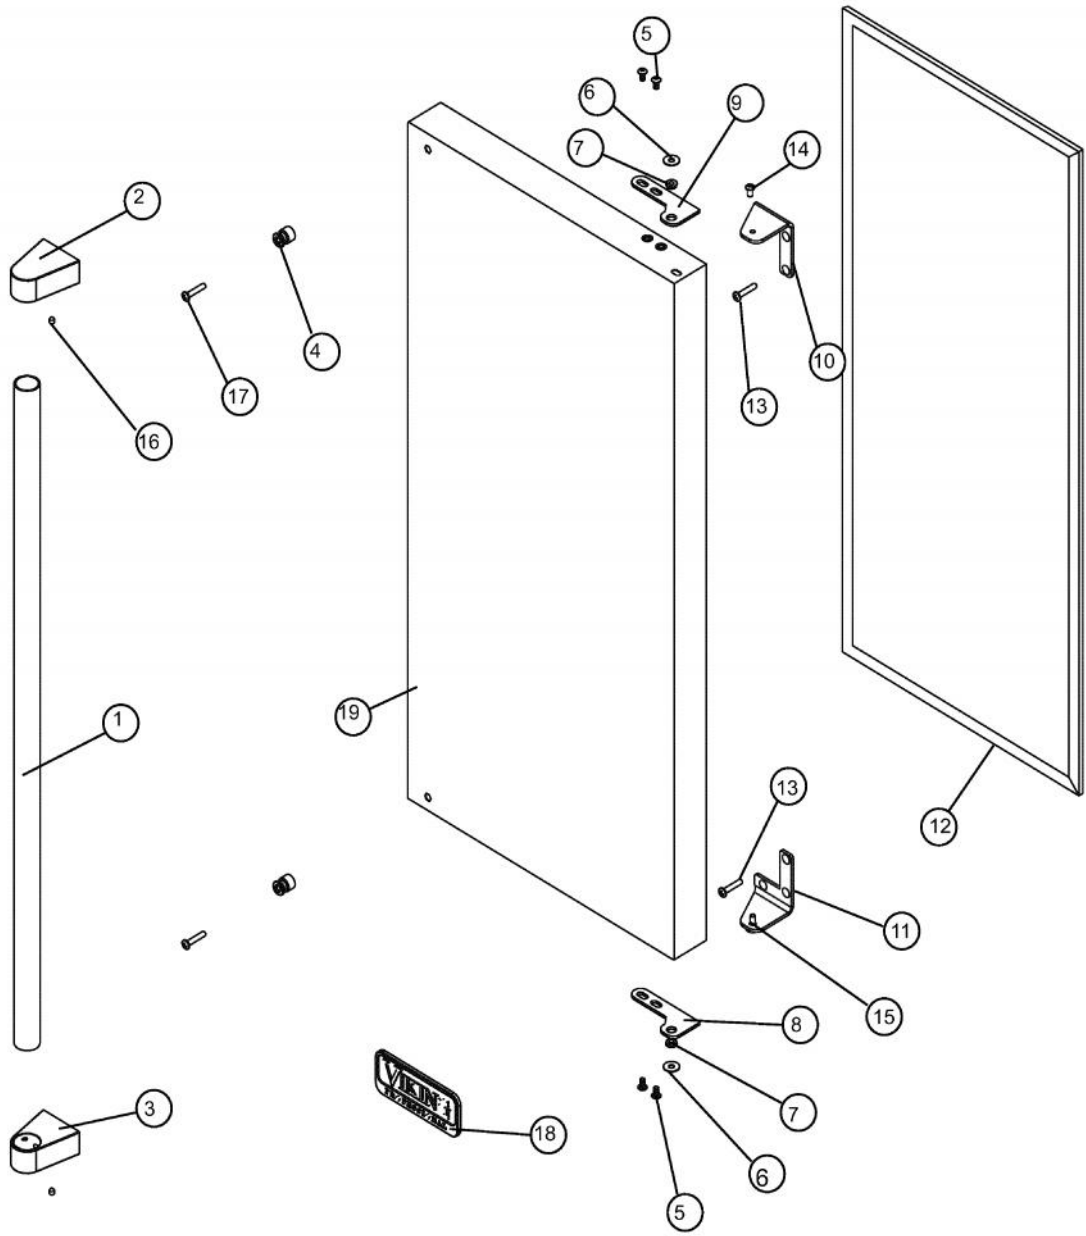

Ref #	Part Number	Qty.	Description
1	009519-000	1	HANDLE TUBE, SS
2	009669-000	1	END CAP W/SET SCREW
3	010211-000	1	END CAP BOT W/SS
4	009641-000	2	VIKING HANDLE STAND-OFF STUD
5	010212-000	4	SCREW, 1/4-20 SS
6	009761-000	2	WASHER, NYLON
7	009755-000	2	HINGE BUSHING
8	009757-000	1	HINGE ADAPTER, BOTTOM, SS
9	009760-000	1	HINGE ADAPTER, TOP, SS
10	010695-000	1	STANDARD HINGE, RIGHT TOP, CHROME
No.	010221-000	1	DOOR HINGE, RIGHT TOP - SS
11	017585-000	1	HINGE, CHROME, LH
No.	017586-000	1	HINGE, SS , LH
12	010730-000	1	GASKET
13	017587-000	6	10-32 X 3/4 PH CSK ZN
No.	010223-000	6	SCREW, NO.10-32 X .75 COUNTERSUNK, SS
14	017588-000	1	HINGE, PIN, TOP
15	017589-000	1	HINGE, PIN BOTTOM
16	009644-000	2	SET SCREW
17	009643-000	2	SCREW
18	PW230007	1	NAMEPLATE, PRO
19	017590-000	1	DOOR ASSEMBLY RH(DRSS/TRSS MODELS)
No.	017591-000	1	DOOR ASSEMBLY RH(DLSS/TLSS MODELS)
No.	017590-000	1	DOOR ASSEMBLY RH(DRSS/TRSS MODELS)
No.	017591-000	1	DOOR ASSEMBLY RH(DLSS/TLSS MODELS)