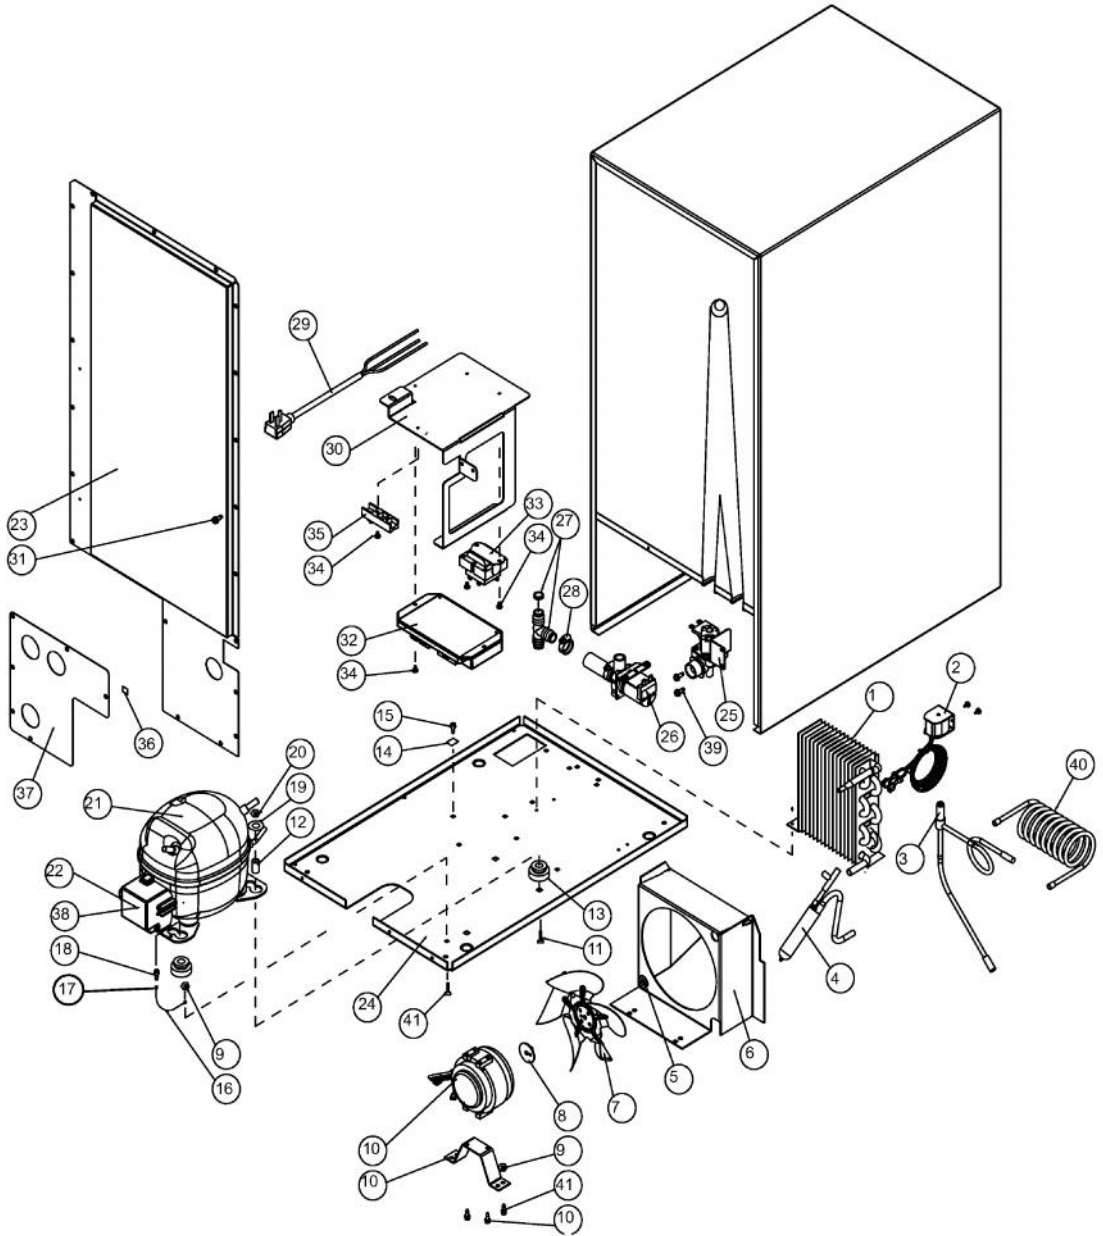

Ref #	Part Number	Qty.	Description
1	017609-000	2	DISTRIBUTOR TUBE END
2	017610-000	1	DISTRIBUTOR TUBE
3	017611-000	1	EVAPORATOR ASSEMBLY, WHITE
4	017612-000	4	SCREW, NO.10-32 X1 TRUSS HEAD MACHINE, SS
5	017613-000	1	P-CLAMP
6	017614-000	2	PLASTIC WASHER, WHITE
7	017612-000	2	SCREW, NO.10-32 X1 TRUSS HEAD MACHINE, SS
8	017615-000	1	CIRCULATION PUMP
NI	017634-000	1	DRAIN TUBE
9	017616-000	1	RESERVOIR
10	017617-000	2	1/4 LARGE VINIL SPACER, WHITE
11	017619-000	2	SCREW, NO.10-32 X 1.25 TRUSS HEAD MACHINE, SS
12	017618-000	1	P-CLAMP, WHITE
13	017620-000	1	SLEEVE W/THERMISTOR
14	017621-000	1	NUT, NO.10-24, LOCK
15	017622-000	1	BIN SENSOR BAR
16	017623-000	1	SCREW, NO.10-24, PHILIPS HEADS, SS
17	017612-000	4	SCREW, NO.10-32 X1 TRUSS HEAD MACHINE, SS
18	017624-000	1	DRAIN PLUG
19	017625-000	1	GRID-CUTTER ASSEMBLY
20	017626-000	1	DEFLECTOR
21	017612-000	4	SCREW, NO.10-32 X1 TRUSS HEAD MACHINE, SS
22	017627-000	20	NO.10-32 WELLNUT
23	017628-000	1	SCREW, NO.10-32 X 1/2 MACHINE, SS
24	017629-000	1	EVAPORATOR THERMISTOR
25	017630-000	1	RETAINER CLIP
26	017612-000	2	SCREW, NO.10-32 X1 TRUSS HEAD MACHINE, SS
27	PW300156	1	ICE SCOOP (VUIM150) 42242993
28	017614-000	2	PLASTIC WASHER, WHITE
29	017633-000	1	HOSE CLAMP

Ref #	Part Number	Qty.	Description
1	017599-000	2	SCREW, NO.10-32 X 1/2 MACHINE, SS
2	017600-000	1	ESCUTCHEON
3	017601-000	1	TRIM PANEL
4	009643-000	2	SCREW
5	017602-000	1	PLUG, HOLE, BLACK
6	017605-000	1	GRILLE, BLACK
7	017604-000	1	SWITCH, BLACK
8	017606-000	2	SCREW, NO.12 X 3/4 FLT HD AB, BLACK
9	017608-000	1	NO.10 EXT. TOOTH LOWA
No.	010031-000	4	LEVELING LEG