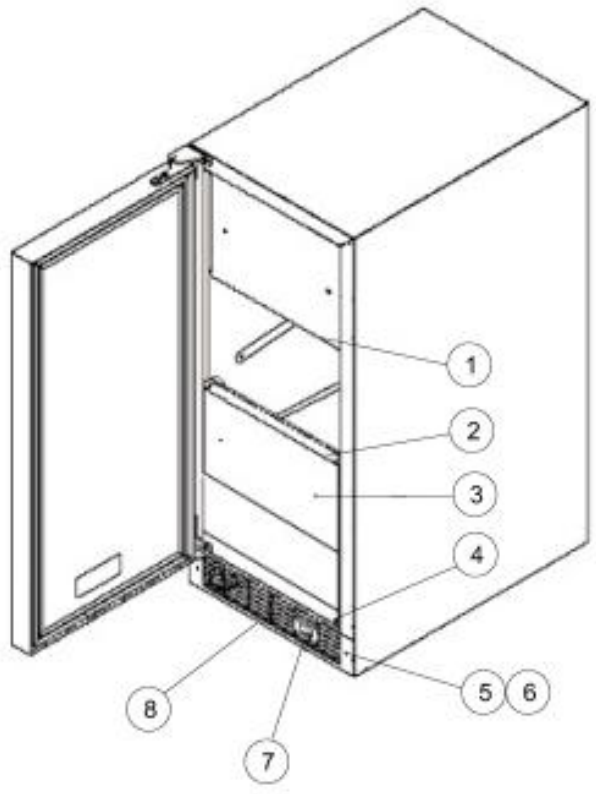

Ref #	Part Number	Qty.	Description
1	42037002-001	1	DOOR ASSEMBLY RH (DRSS/TRSS MODELS - SHOWN)
1	42037002-002	1	DOOR ASSEMBLY LH (DLSS/TLSS MODELS)
2	009760-000	1	HINGE ADAPTER, TOP, SS
3	009755-000	2	HINGE BUSHING, NYLON
4	010212-000	4	SCREW, 1/4-20 SS
5	009761-000	2	WASHER, NYLON
6	017588-000	1	HINGE, PIN, TOP
7	010695-000	1	STANDARD HINGE, RIGHT TOP, CHROME
8	PW230017	1	DOOR GASKET (VUAR/VUWC) 42242914
9	017587-000	6	10-32 X 3/4 PH CSK ZN
10	017585-000	1	HINGE, CHROME, LH
11	009757-000	1	HINGE ADAPTER, BOTTOM, SS
12	017589-000	1	HINGE, PIN BOTTOM
13	PS100055	1	VIKING NAMEPLATE 142 WC (42242662)
14	009644-000	2	SET SCREW
15	010211-000	1	END CAP BOT W/SS
16	009519-000	1	HANDLE TUBE, SS
17	009669-000	1	END CAP W/SET SCREW
18	009643-000	2	SCREW
19	009641-000	2	VIKING HANDLE STAND-OFF STUD

Ref #	Part Number	Qty.	Description
1	022786-000	2	DISTRIBUTOR TUBE END
2	022785-000	1	DRAIN TUBE, WHITE W/HOSE CLAMP
3	022787-000	1	EVAPORATOR ASSEMBLY, WHITE W/SCREWS & CLAMP
4	022792-000	20	10-32 WELLNUT
5	028412-000	1	CIRCULATION PUMP W/ SCREWS
6	022789-000	1	DRAIN PLUG
7	022784-000	1	RETAINER CLIP W/ SCREWS
8	022795-000	1	ICE SCOOP
9	022791-000	1	DEFLECTOR ASSY
10	022790-000	1	GRID-CUTTER ASSEMBLY
11	022788-000	1	RESERVOIR ASSY
12	017621-000	1	NUT, NO.10-24, LOCK
13	017622-000	1	BIN SENSOR BAR
14	017623-000	1	SCREW, NO.10-24, PHILIPS HEADS, SS
15	017618-000	1	P-CLAMP, WHITE
16	017620-000	1	SLEEVE W/THERMISTOR
17	022828-000	1	EVAPORATOR THERMISTOR W/SCREW

Ref #	Part Number	Qty.	Description
1	022793-000	1	ESCUTCHEON ASSY
2	017601-000	1	TRIM PANEL
3	009643-000	2	SCREW
4	017602-000	1	PLUG, HOLE, BLACK
5	017606-000	2	SCREW, NO.12 X 3/4 FLT HD AB, BLACK
6	017608-000	1	NO.10 EXT. TOOTH LOWA
7	017604-000	1	SWITCH, BLACK
8	028413-000	1	GRILLE, BLACK
NI	022366-000	4	LEG LEVELER