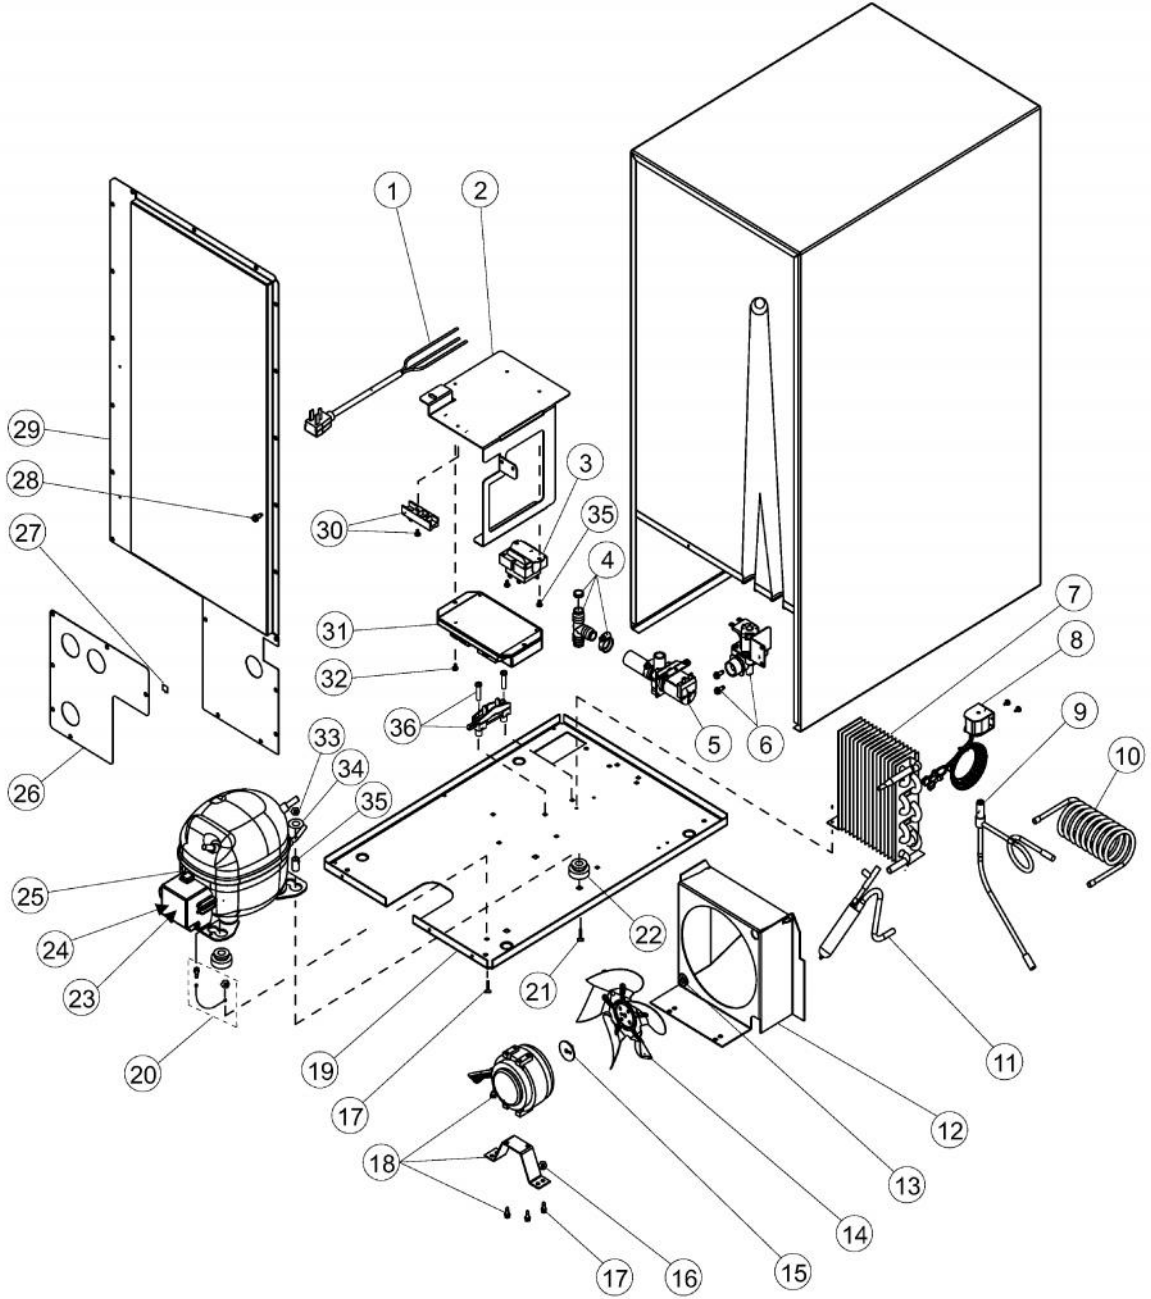

Ref #	Part Number	Qty.	Description
1	42037002-001	1	DOOR ASSEMBLY RH (DRSS/TRSS MODELS - SHOWN)
1	42037002-002	1	DOOR ASSEMBLY LH (DLSS/TLSS MODELS)
2	009760-000	1	HINGE ADAPTER, TOP, SS
3	009755-000	2	HINGE BUSHING, NYLON
4	010212-000	4	SCREW, 1/4-20 SS
5	009761-000	2	WASHER, NYLON
6	017588-000	1	HINGE, PIN, TOP
7	010695-000	1	STANDARD HINGE, RIGHT TOP, CHROME
8	PW230017	1	DOOR GASKET (VUAR/VUWC) 42242914
9	017587-000	6	10-32 X 3/4 PH CSK ZN
10	017585-000	1	HINGE, CHROME, LH
11	009757-000	1	HINGE ADAPTER, BOTTOM, SS
12	017589-000	1	HINGE, PIN BOTTOM
13	PS100055	1	VIKING NAMEPLATE 142 WC (42242662)
14	009644-000	2	SET SCREW
15	010211-000	1	END CAP BOT W/SS
16	009519-000	1	HANDLE TUBE, SS
17	009669-000	1	END CAP W/SET SCREW
18	009643-000	2	SCREW
19	009641-000	2	VIKING HANDLE STAND-OFF STUD

Ref #	Part Number	Qty.	Description
1	022786-000	2	DISTRIBUTOR TUBE END
2	022785-000	1	DRAIN TUBE, WHITE W/HOSE CLAMP
3	022787-000	1	EVAPORATOR ASSEMBLY, WHITE W/SCREWS & CLAMP
4	022792-000	20	10-32 WELLNUT
5	028412-000	1	CIRCULATION PUMP W/ SCREWS
6	022789-000	1	DRAIN PLUG
7	022784-000	1	RETAINER CLIP W/ SCREWS
8	022795-000	1	ICE SCOOP
9	022791-000	1	DEFLECTOR ASSY
10	022790-000	1	GRID-CUTTER ASSEMBLY
11	022788-000	1	RESERVOIR ASSY
12	017621-000	1	NUT, NO.10-24, LOCK
13	017622-000	1	BIN SENSOR BAR
14	017623-000	1	SCREW, NO.10-24, PHILIPS HEADS, SS
15	017618-000	1	P-CLAMP, WHITE
16	017620-000	1	SLEEVE W/THERMISTOR
17	022828-000	1	EVAPORATOR THERMISTOR W/SCREW

Ref #	Part Number	Qty.	Description
1	022793-000	1	ESCUTCHEON ASSY
2	017601-000	1	TRIM PANEL
3	009643-000	2	SCREW
4	017602-000	1	PLUG, HOLE, BLACK
5	017606-000	2	SCREW, NO.12 X 3/4 FLT HD AB, BLACK
6	017608-000	1	NO.10 EXT. TOOTH LOWA
7	017604-000	1	SWITCH, BLACK
8	028413-000	1	GRILLE, BLACK
NI	022366-000	4	LEG LEVELER