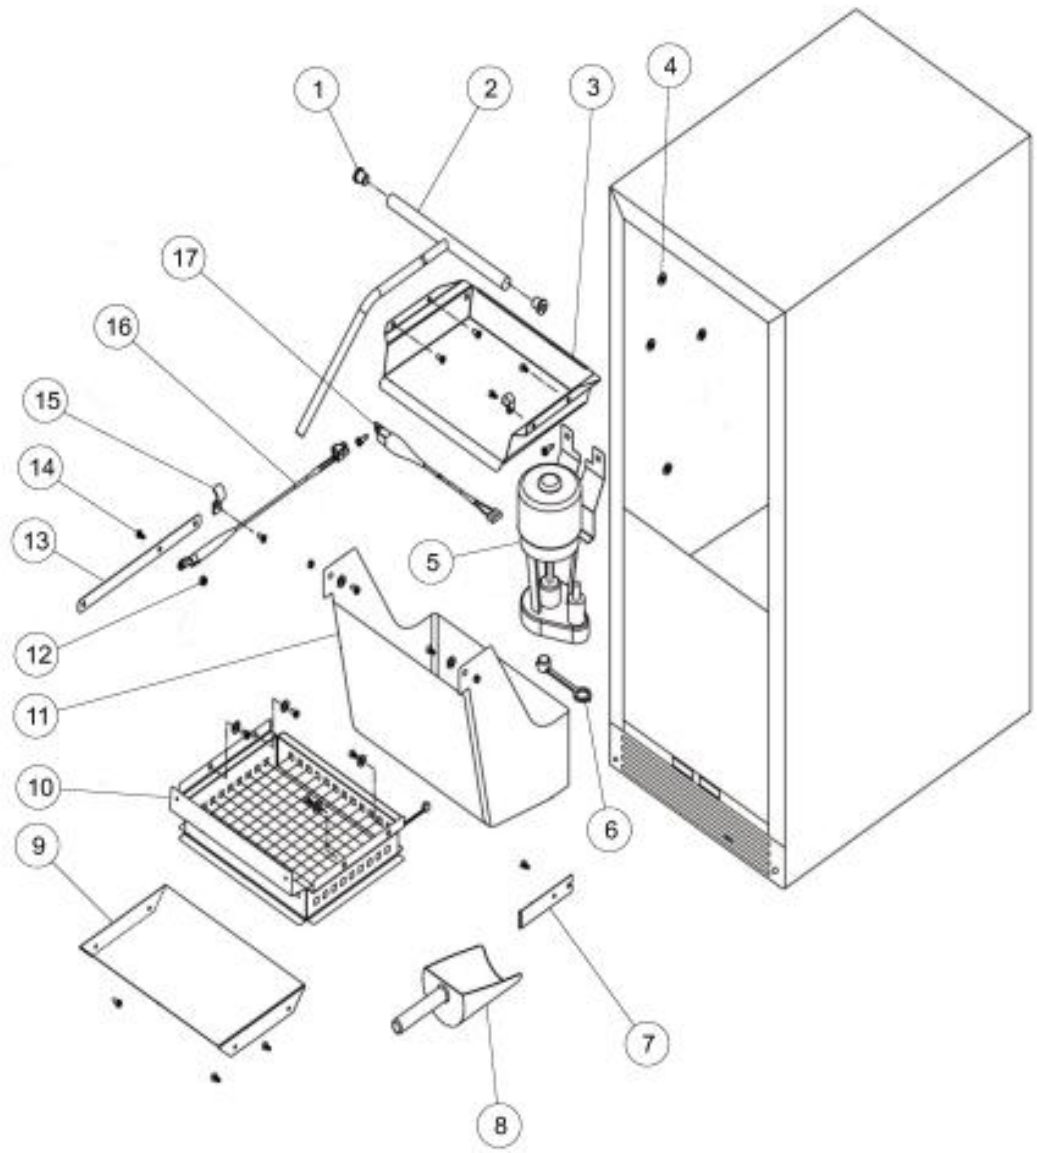

Ref #	Part Number	Qty.	Description
1	42037002-001	1	DOOR ASSEMBLY RH (DRSS/TRSS MODELS - SHOWN)
1	42037002-002	1	DOOR ASSEMBLY LH (DLSS/TLSS MODELS)
2	009760-000	1	HINGE ADAPTER, TOP, SS
3	009755-000	2	HINGE BUSHING, NYLON
4	010212-000	4	SCREW, 1/4-20 SS
5	009761-000	2	WASHER, NYLON
6	017588-000	1	HINGE, PIN, TOP
7	010695-000	1	STANDARD HINGE, RIGHT TOP, CHROME
8	PW230017	1	DOOR GASKET (VUAR/VUWC) 42242914
9	017587-000	6	10-32 X 3/4 PH CSK ZN
10	017585-000	1	HINGE, CHROME, LH
11	009757-000	1	HINGE ADAPTER, BOTTOM, SS
12	017589-000	1	HINGE, PIN BOTTOM
13	PS100055	1	VIKING NAMEPLATE 142 WC (42242662)
14	009644-000	2	SET SCREW
15	010211-000	1	END CAP BOT W/SS
16	009519-000	1	HANDLE TUBE, SS
17	009669-000	1	END CAP W/SET SCREW
18	009643-000	2	SCREW
19	009641-000	2	VIKING HANDLE STAND-OFF STUD

Ref #	Part Number	Qty.	Description
1	022786-000	2	DISTRIBUTOR TUBE END
2	022785-000	1	DRAIN TUBE, WHITE W/HOSE CLAMP
3	022787-000	1	EVAPORATOR ASSEMBLY, WHITE W/SCREWS & CLAMP
4	022792-000	20	10-32 WELLNUT
5	028412-000	1	CIRCULATION PUMP W/ SCREWS
6	022789-000	1	DRAIN PLUG
7	022784-000	1	RETAINER CLIP W/ SCREWS
8	022795-000	1	ICE SCOOP
9	022791-000	1	DEFLECTOR ASSY
10	022790-000	1	GRID-CUTTER ASSEMBLY
11	022788-000	1	RESERVOIR ASSY
12	017621-000	1	NUT, NO.10-24, LOCK
13	017622-000	1	BIN SENSOR BAR
14	017623-000	1	SCREW, NO.10-24, PHILIPS HEADS, SS
15	017618-000	1	P-CLAMP, WHITE
16	017620-000	1	SLEEVE W/THERMISTOR
17	022828-000	1	EVAPORATOR THERMISTOR W/SCREW

Ref #	Part Number	Qty.	Description
1	022793-000	1	ESCUTCHEON ASSY
2	017601-000	1	TRIM PANEL
3	009643-000	2	SCREW
4	017602-000	1	PLUG, HOLE, BLACK
5	017606-000	2	SCREW, NO.12 X 3/4 FLT HD AB, BLACK
6	017608-000	1	NO.10 EXT. TOOTH LOWA
7	017604-000	1	SWITCH, BLACK
8	028413-000	1	GRILLE, BLACK
NI	022366-000	4	LEG LEVELER