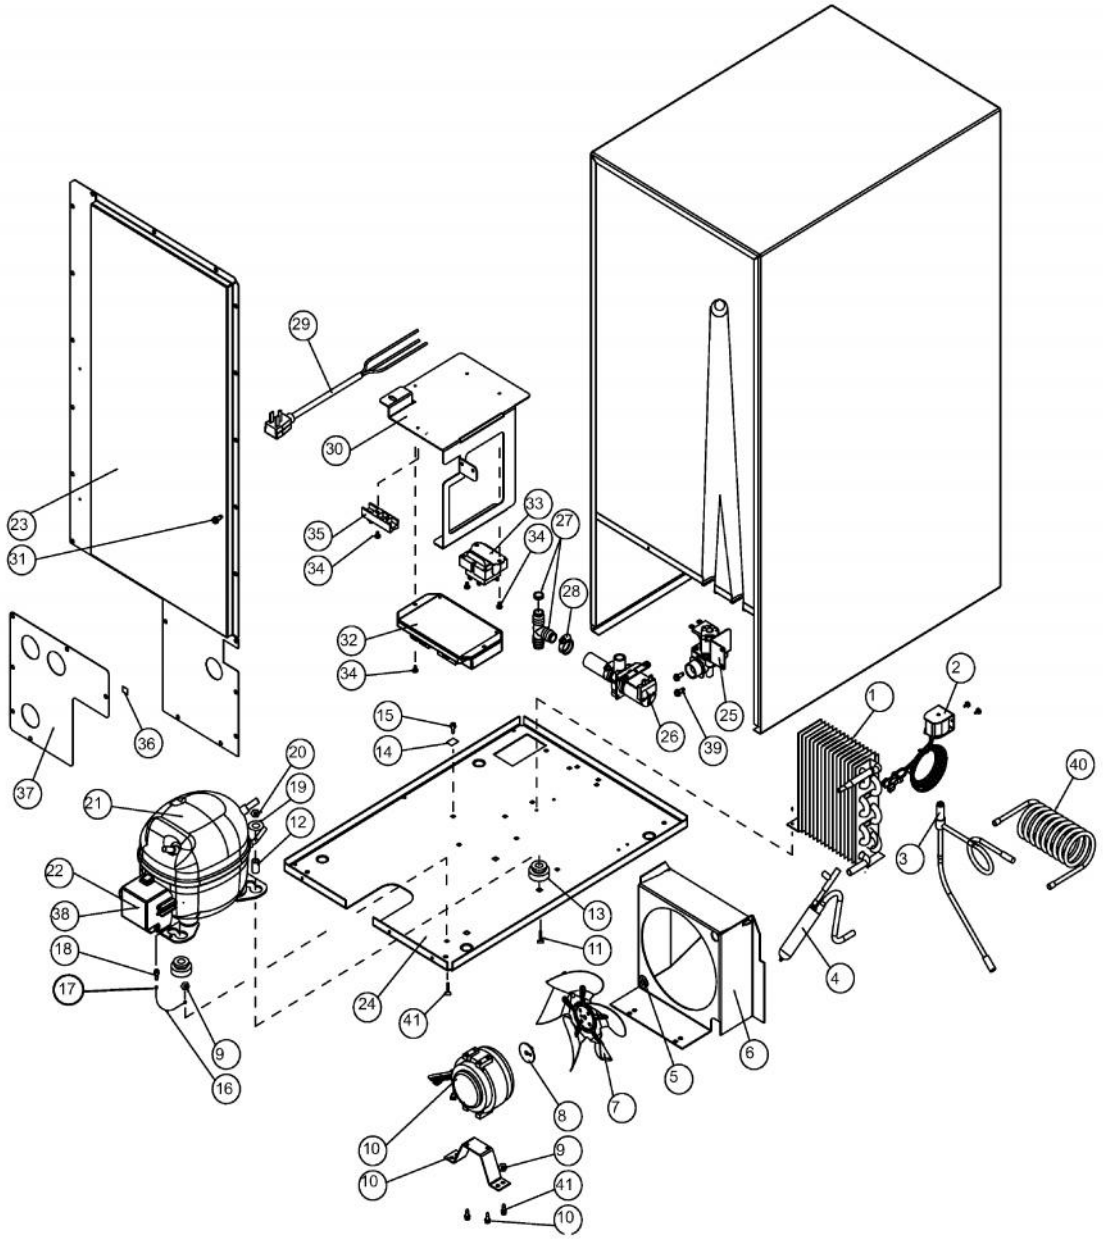

Ref #	Part Number	Qty.	Description
1	017609-000	2	DISTRIBUTOR TUBE END
2	017610-000	1	DISTRIBUTOR TUBE
3	017611-000	1	EVAPORATOR ASSEMBLY, WHITE
4	017612-000	4	SCREW, NO.10-32 X1 TRUSS HEAD MACHINE, SS
5	017613-000	1	P-CLAMP
6	017614-000	2	PLASTIC WASHER, WHITE
7	017612-000	2	SCREW, NO.10-32 X1 TRUSS HEAD MACHINE, SS
8	017615-000	1	CIRCULATION PUMP
NI	025147-000	1	DRAIN PUMP
9	017616-000	1	RESERVOIR
10	017617-000	2	1/4 LARGE VINIL SPACER, WHITE
11	017619-000	2	SCREW, NO.10-32 X 1.25 TRUSS HEAD MACHINE, SS
12	017618-000	1	P-CLAMP, WHITE
13	017620-000	1	SLEEVE W/THERMISTOR
14	017621-000	1	NUT, NO.10-24, LOCK
15	017622-000	1	BIN SENSOR BAR
16	017623-000	1	SCREW, NO.10-24, PHILIPS HEADS, SS
17	017612-000	4	SCREW, NO.10-32 X1 TRUSS HEAD MACHINE, SS
18	017624-000	1	DRAIN PLUG
19	017625-000	1	GRID-CUTTER ASSEMBLY
20	017626-000	1	DEFLECTOR
21	017612-000	4	SCREW, NO.10-32 X1 TRUSS HEAD MACHINE, SS
22	017627-000	20	NO.10-32 WELLNUT
23	017628-000	1	SCREW, NO.10-32 X 1/2 MACHINE, SS
24	017629-000	1	EVAPORATOR THERMISTOR
25	017630-000	1	RETAINER CLIP
26	017612-000	2	SCREW, NO.10-32 X1 TRUSS HEAD MACHINE, SS
27	PW300156	1	ICE SCOOP (VUIM150) 42242993
28	017614-000	2	PLASTIC WASHER, WHITE
29	017633-000	1	HOSE CLAMP
30	017634-000	1	DRAIN TUBE

Ref #	Part Number	Qty.	Description
1	017599-000	2	SCREW, NO.10-32 X 1/2 MACHINE, SS
2	017600-000	1	ESCUTCHEON
3	017601-000	1	TRIM PANEL
4	009643-000	2	SCREW
5	017602-000	1	PLUG, HOLE, BLACK
6	017603-000	1	GRILLE, SS
7	017604-000	1	SWITCH, BLACK
8	017607-000	2	SCREW, NO.12 X 3/4 UNSL HX/WX
9	017608-000	1	NO.10 EXT. TOOTH LOWA
NI	010031-000	4	LEVELING LEG