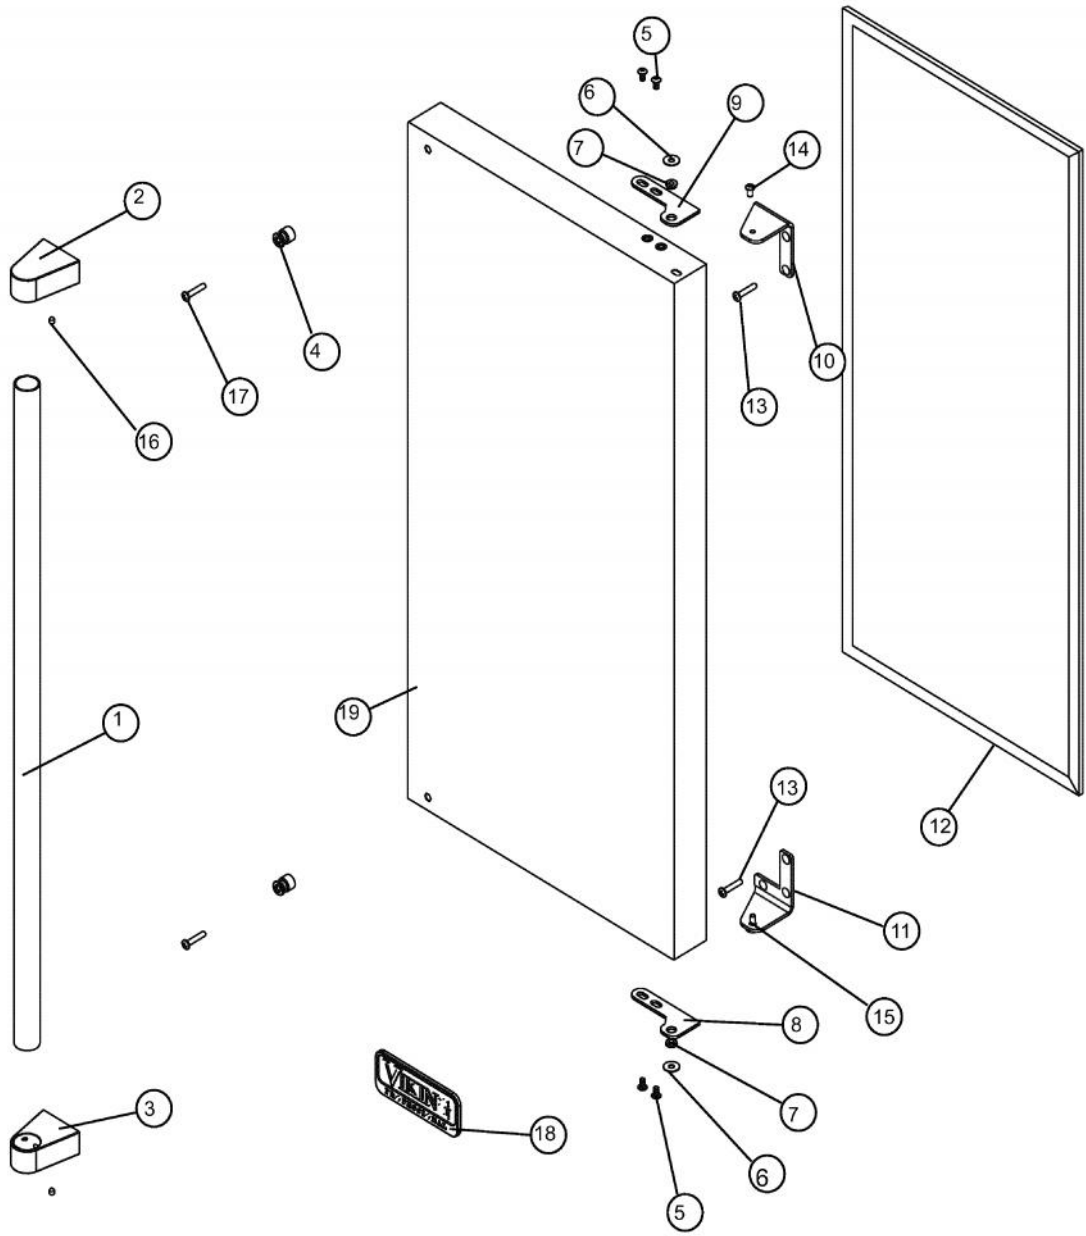

Ref #	Part Number	Qty.	Description
1	009519-000	1	HANDLE TUBE, SS
2	009669-000	1	END CAP W/SET SCREW
3	010211-000	1	END CAP BOT W/SS
4	009641-000	2	VIKING HANDLE STAND-OFF STUD
5	010212-000	4	SCREW, 1/4-20 SS
6	009761-000	2	WASHER, NYLON
7	009755-000	2	HINGE BUSHING
8	009757-000	1	HINGE ADAPTER, BOTTOM, SS
9	009760-000	1	HINGE ADAPTER, TOP, SS
10	010695-000	1	STANDARD HINGE, RIGHT TOP, CHROME
NI	010221-000	1	DOOR HINGE, RIGHT TOP - SS
11	017585-000	1	HINGE, CHROME, LH
NI	017586-000	1	HINGE, SS , LH
12	010730-000	1	GASKET
13	017587-000	6	10-32 X 3/4 PH CSK ZN
NI	010223-000	6	SCREW, NO.10-32 X .75 COUNTERSUNK, SS
14	017588-000	1	HINGE, PIN, TOP
15	017589-000	1	HINGE, PIN BOTTOM
16	009644-000	2	SET SCREW
17	009643-000	2	SCREW
18	PW230007	1	NAMEPLATE, PRO
19	017590-000	1	DOOR ASSEMBLY RH(DRSS/TRSS MODELS)
19	017591-000	1	DOOR ASSEMBLY RH(DLSS/TLSS MODELS)
19	017590-000	1	DOOR ASSEMBLY RH(DRSS/TRSS MODELS)
19	017591-000	1	DOOR ASSEMBLY RH(DLSS/TLSS MODELS)