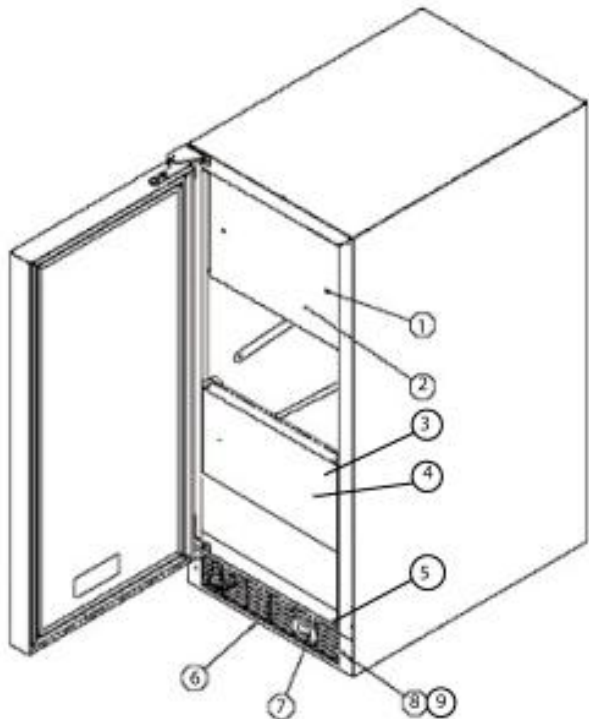

Ref #	Part Number	Qty.	Description
1	017609-000	2	DISTRIBUTOR TUBE END
2	017610-000	1	DISTRIBUTOR TUBE
3	017611-000	1	EVAPORATOR ASSEMBLY, WHITE
4	017612-000	4	SCREW, NO.10-32 X1 TRUSS HEAD MACHINE, SS
5	017613-000	1	P-CLAMP
6	017614-000	2	PLASTIC WASHER, WHITE
7	017612-000	2	SCREW, NO.10-32 X1 TRUSS HEAD MACHINE, SS
8	017615-000	1	CIRCULATION PUMP
NI	025147-000	1	DRAIN PUMP
9	017616-000	1	RESERVOIR
10	017617-000	2	1/4 LARGE VINIL SPACER, WHITE
11	017619-000	2	SCREW, NO.10-32 X 1.25 TRUSS HEAD MACHINE, SS
12	017618-000	1	P-CLAMP, WHITE
13	017620-000	1	SLEEVE W/THERMISTOR
14	017621-000	1	NUT, NO.10-24, LOCK
15	017622-000	1	BIN SENSOR BAR
16	017623-000	1	SCREW, NO.10-24, PHILIPS HEADS, SS
17	017612-000	4	SCREW, NO.10-32 X1 TRUSS HEAD MACHINE, SS
18	017624-000	1	DRAIN PLUG
19	017625-000	1	GRID-CUTTER ASSEMBLY
20	017626-000	1	DEFLECTOR
21	017612-000	4	SCREW, NO.10-32 X1 TRUSS HEAD MACHINE, SS
22	017627-000	20	NO.10-32 WELLNUT
23	017628-000	1	SCREW, NO.10-32 X 1/2 MACHINE, SS
24	017629-000	1	EVAPORATOR THERMISTOR
25	017630-000	1	RETAINER CLIP
26	017612-000	2	SCREW, NO.10-32 X1 TRUSS HEAD MACHINE, SS
27	PW300156	1	ICE SCOOP (VUIM150) 42242993
28	017614-000	2	PLASTIC WASHER, WHITE
29	017633-000	1	HOSE CLAMP
30	017634-000	1	DRAIN TUBE

Ref #	Part Number	Qty.	Description
1	017599-000	2	SCREW, NO.10-32 X 1/2 MACHINE, SS
2	017600-000	1	ESCUTCHEON
3	017601-000	1	TRIM PANEL
4	009643-000	2	SCREW
5	017602-000	1	PLUG, HOLE, BLACK
6	017603-000	1	GRILLE, SS
7	017604-000	1	SWITCH, BLACK
8	017607-000	2	SCREW, NO.12 X 3/4 UNSL HX/WX
9	017608-000	1	NO.10 EXT. TOOTH LOWA
NI	010031-000	4	LEVELING LEG