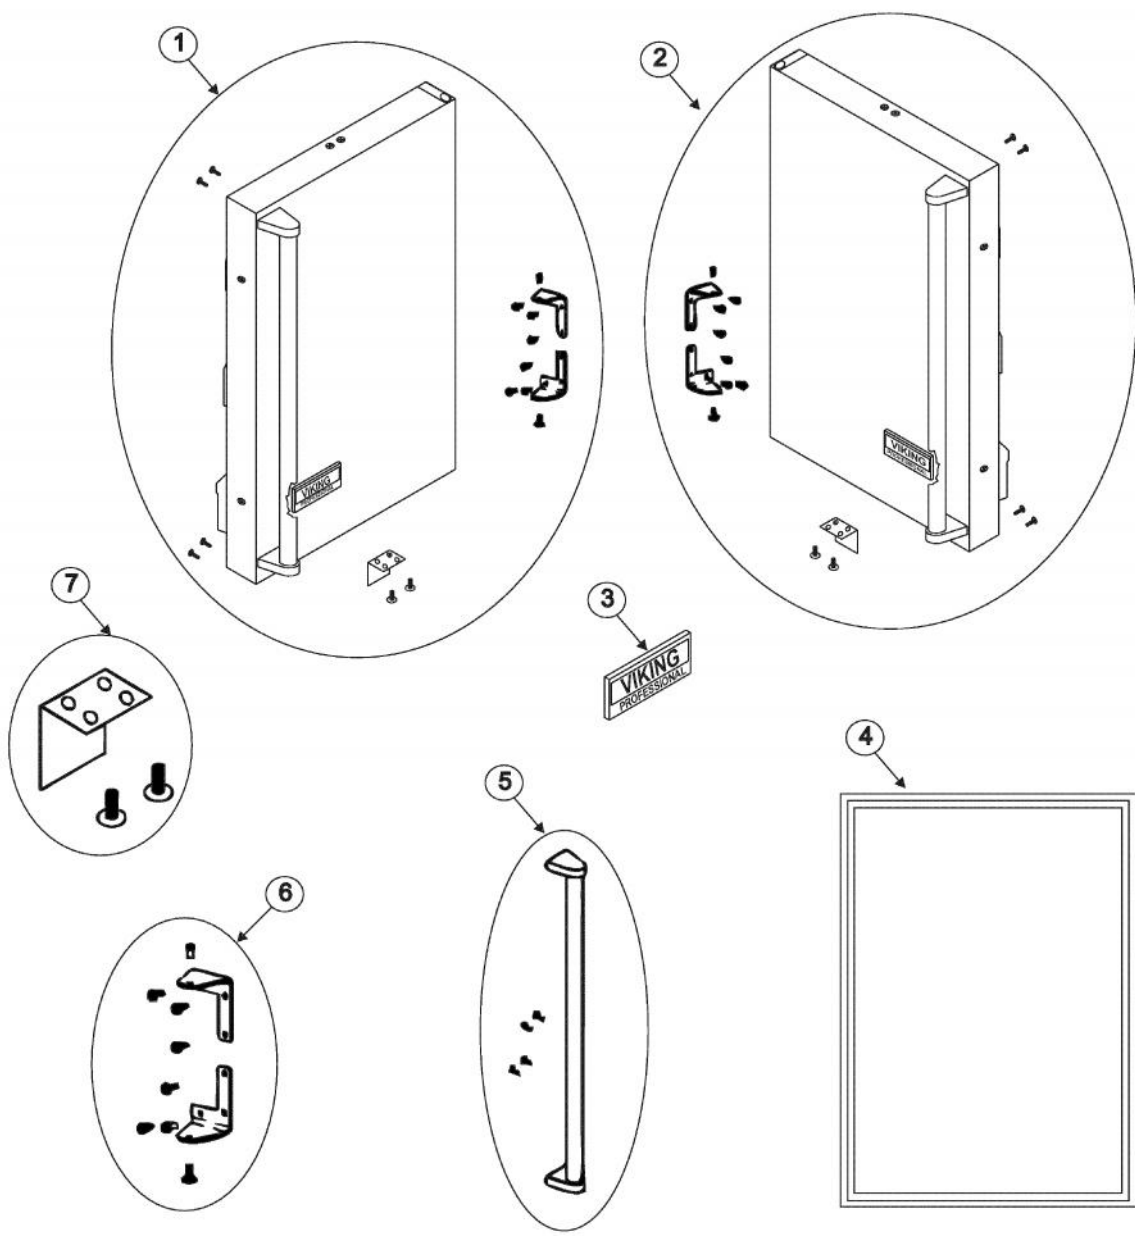

Ref #	Part Number	Qty.	Description
1	007616-000	1	ICEMAKER COVER XSS - 42245591
2	007622-000	1	ICEMAKER BRACKET - 42245157
3	005779-000	1	ICE MAKER
4	005848-000	1	ICEMAKER BIN ARM - 42242104

Ref #	Part Number	Qty.	Description
1	007617-000	1	ICE BUCKET CLEAR - 42245154
2	007621-000	1	ICE BUCKET SHELF XWH - 42245149
3	007619-000	1	COMPLETE SEPARATOR ASSEMBLY - 42245150
4	005783-000	1	WIRE SHELF (42245881)
5	007630-000	1	SEPARATOR STRIP XSS - 42245592

Ref #	Part Number	Qty.	Description
1	005834-000	1	WATER FILL TUBE - 42242053
2	005846-000	1	WIRING HARNESS I/M - 42242058
3	007650-000	1	THERMISTOR HARNESS EXTENTION - 42245161
4	005833-000	1	INTERIOR LAMP SOCKET - 42242052
5	007635-000	1	ADHESIVE TAPE - 41003698
6	005851-000	1	LIGHT HARNESS W/RIVETS - 42243349
7	007646-000	1	FERRULE NUT - 41002002
8	005849-000	1	WATER VALVE W/SCREWS - 42242123
9	005847-000	1	WATER FILL ADAPTER - 42242060
10	007645-000	1	BRASS UNION - 41004671
11	007644-000	1	GROMMET - 41002241
12	005830-000	1	BOTTOM BACK SHROUD - 42242049
13	PW200010	5	SCREW, LENS COVER (QTY OF 2)
14	PW210010	1	CABINET BACK (VUWC140) X 42241648
15	PW200010	12	SCREW, LENS COVER (QTY OF 2)