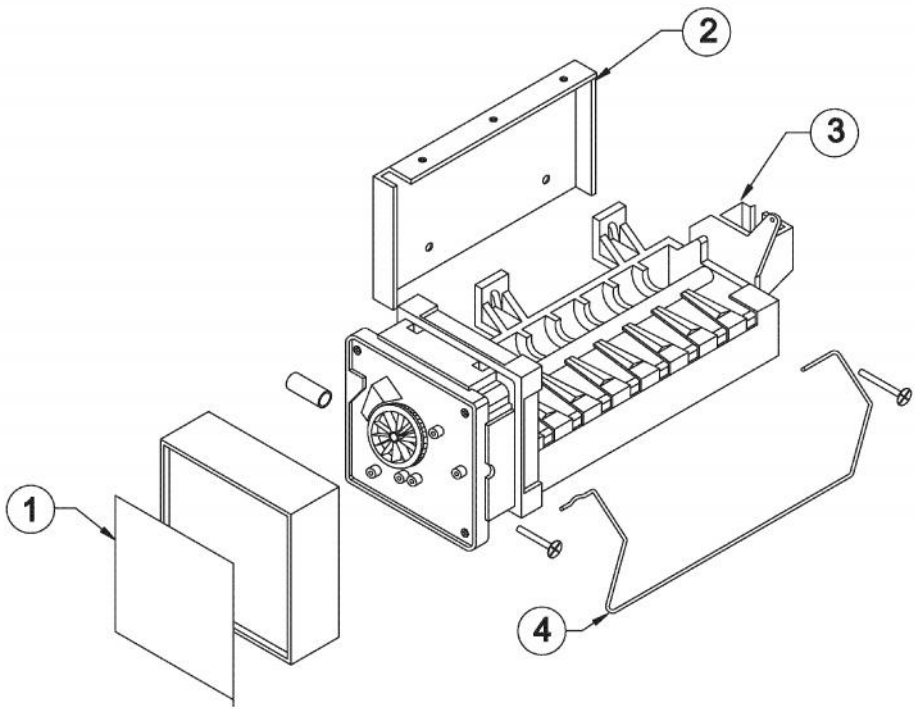

Ref #	Part Number	Qty.	Description
1	007614-000	1	EVAPORATOR FAN - 42245142
2	007652-000	1	BLOWER GUARD ASSEMBLY- 42245143
3	005778-000	1	EVAPORATOR THERMISTOR (42245144)
4	PS100121	1	DEFROST THERMISTOR REF. DRAWER (42245145)
5	007627-000	1	EVAPORATOR ASSEMBLY - 42245146
6	005828-000	1	EVAPORATOR TRIM XWHX - 42241383
7	003477-000	1	FREEZER DOOR LATCH (42245877)
8	PW210052	1	FRONT SHROUD
9	008167-000	6	TRIM SCREWS SS (PACKAGE OF 6)
10	PW220001	1	LIGHT SHIELD (VUWC140)X42242070
11	PW240014	1	LIGHT BULB 15 WATT VUWC 2240004A
12	PW220002	1	LENS COVER,INTER. LGT(VUWC)42242035
13	007628-000	1	THERMOSTAT - 42244638
14	007629-000	1	THERMOSTAT BRACKET XBK - 42245087
15	PW230004	1	THERMOSTAT KNOB (VUWC140)X42241950
16	003448-000	1	BOTTOM BACK SHROUD W/SCREWS - 42245590
17	PW230012	1	LIGHT SWITCH, PLUNGER XBKX 42242915
18	007620-000	1	TEMPERTURE ADJUSTMENT COLLAR - 42245152
19	007618-000	1	DRAIN FUNNEL - 42245153
20	PW220009	1	DRAIN TUBE J-TRAP (42242901)
21	PS100077	1	J TRAP 142 WC
22	005233-000	1	FREEZER DOOR HINGE W/SCREWS - 42245156
23	004467-000	1	FREEZER DOOR (42245595)
24	007635-000	1	ADHESIVE TAPE - 41003698
25	007636-000	1	MAGNETIC STRICKER - 41003679

Ref #	Part Number	Qty.	Description
1	007616-000	1	ICEMAKER COVER XSS - 42245591
2	007622-000	1	ICEMAKER BRACKET - 42245157
3	005779-000	1	ICE MAKER
4	005848-000	1	ICEMAKER BIN ARM - 42242104

Ref #	Part Number	Qty.	Description
1	007617-000	1	ICE BUCKET CLEAR - 42245154
2	007621-000	1	ICE BUCKET SHELF XWH - 42245149
3	007619-000	1	COMPLETE SEPARATOR ASSEMBLY - 42245150
4	005783-000	1	WIRE SHELF (42245881)
5	007630-000	1	SEPARATOR STRIP XSS - 42245592