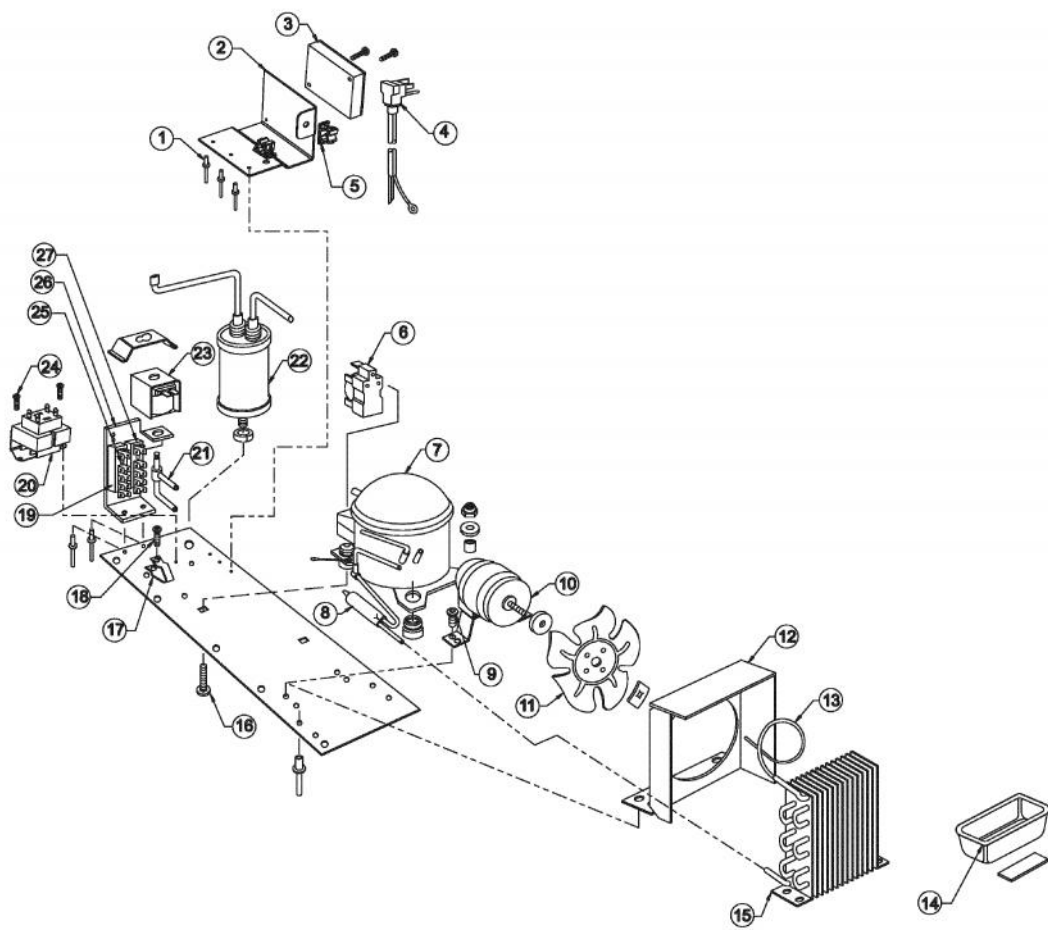

Ref #	Part Number	Qty.	Description
1	007614-000	1	EVAPORATOR FAN - 42245142
2	007652-000	1	BLOWER GUARD ASSEMBLY- 42245143
3	005778-000	1	EVAPORATOR THERMISTOR (42245144)
4	PS100121	1	DEFROST THERMISTOR REF. DRAWER (42245145)
5	007627-000	1	EVAPORATOR ASSEMBLY - 42245146
6	005828-000	1	EVAPORATOR TRIM XWHX - 42241383
7	003477-000	1	FREEZER DOOR LATCH (42245877)
8	PW210052	1	FRONT SHROUD
9	008167-000	6	TRIM SCREWS SS (PACKAGE OF 6)
10	PW220001	1	LIGHT SHIELD (VUWC140)X42242070
11	PW240014	1	LIGHT BULB 15 WATT VUWC 2240004A
12	PW220002	1	LENS COVER,INTER. LGT(VUWC)42242035
13	007628-000	1	THERMOSTAT - 42244638
14	007629-000	1	THERMOSTAT BRACKET XBK - 42245087
15	PW230004	1	THERMOSTAT KNOB (VUWC140)X42241950
16	003448-000	1	BOTTOM BACK SHROUD W/SCREWS - 42245590
17	PW230012	1	LIGHT SWITCH, PLUNGER XBKX 42242915
18	007620-000	1	TEMPERTURE ADJUSTMENT COLLAR - 42245152
19	007618-000	1	DRAIN FUNNEL - 42245153
20	PW220009	1	DRAIN TUBE J-TRAP (42242901)
21	PS100077	1	J TRAP 142 WC
22	005233-000	1	FREEZER DOOR HINGE W/SCREWS - 42245156
23	004467-000	1	FREEZER DOOR (42245595)
24	007635-000	1	ADHESIVE TAPE - 41003698
25	007636-000	1	MAGNETIC STRICKER - 41003679

Ref #	Part Number	Qty.	Description
1	007616-000	1	ICEMAKER COVER XSS - 42245591
2	007622-000	1	ICEMAKER BRACKET - 42245157
3	005779-000	1	ICE MAKER
4	005848-000	1	ICEMAKER BIN ARM - 42242104

Ref #	Part Number	Qty.	Description
1	007617-000	1	ICE BUCKET CLEAR - 42245154
2	007621-000	1	ICE BUCKET SHELF XWH - 42245149
3	007619-000	1	COMPLETE SEPARATOR ASSEMBLY - 42245150
4	005783-000	1	WIRE SHELF (42245881)
5	007630-000	1	SEPARATOR STRIP XSS - 42245592