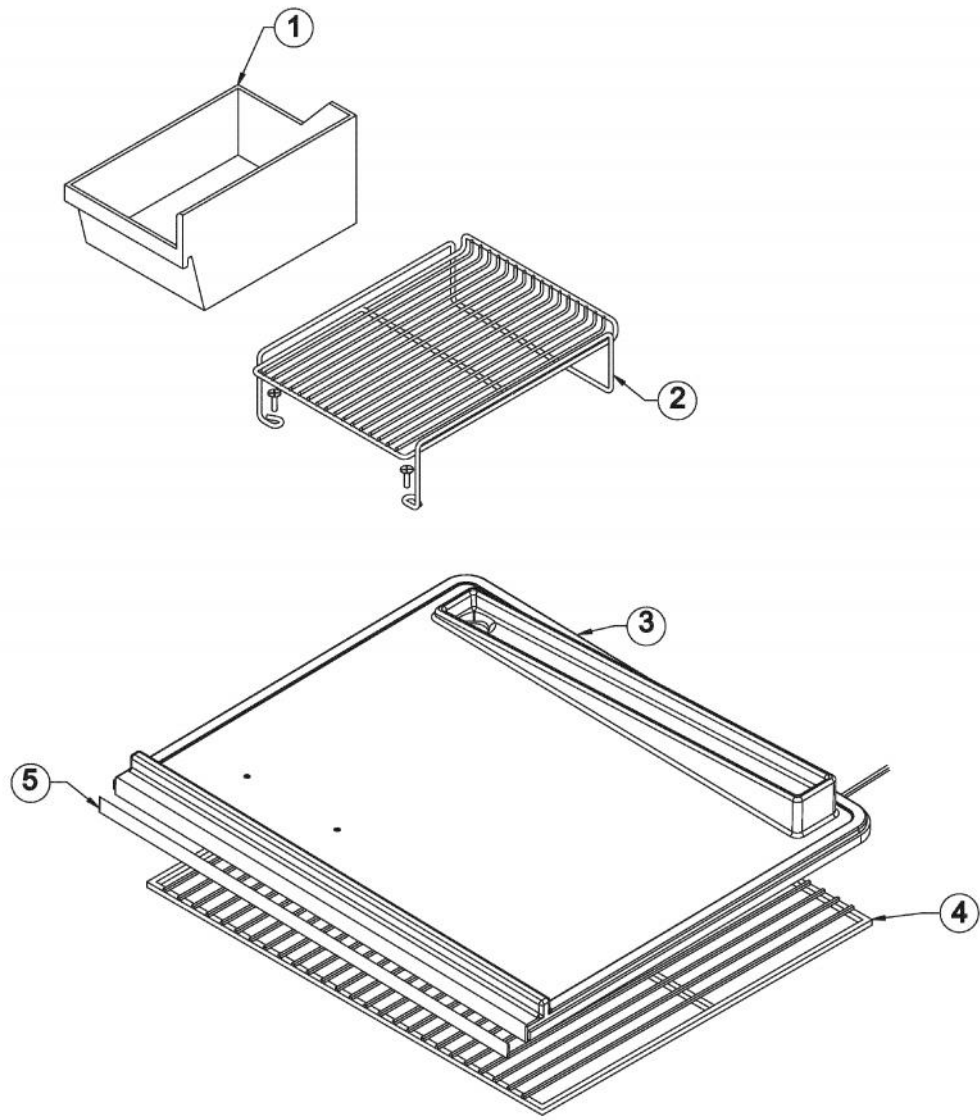

Ref #	Part Number	Qty.	Description
1	007614-000	1	EVAPORATOR FAN - 42245142
2	007652-000	1	BLOWER GUARD ASSEMBLY- 42245143
3	005778-000	1	EVAPORATOR THERMISTOR (42245144)
4	PS100121	1	DEFROST THERMISTOR REF. DRAWER (42245145)
5	007627-000	1	EVAPORATOR ASSEMBLY - 42245146
6	005828-000	1	EVAPORATOR TRIM XWHX - 42241383
7	003477-000	1	FREEZER DOOR LATCH (42245877)
8	PW210052	1	FRONT SHROUD
9	008167-000	6	TRIM SCREWS SS (PACKAGE OF 6)
10	PW220001	1	LIGHT SHIELD (VUWC140)X42242070
11	PW240014	1	LIGHT BULB 15 WATT VUWC 2240004A
12	PW220002	1	LENS COVER,INTER. LGT(VUWC)42242035
13	007628-000	1	THERMOSTAT - 42244638
14	007629-000	1	THERMOSTAT BRACKET XBK - 42245087
15	PW230004	1	THERMOSTAT KNOB (VUWC140)X42241950
16	003448-000	1	BOTTOM BACK SHROUD W/SCREWS - 42245590
17	PW230012	1	LIGHT SWITCH, PLUNGER XBKX 42242915
18	007620-000	1	TEMPERTURE ADJUSTMENT COLLAR - 42245152
19	007618-000	1	DRAIN FUNNEL - 42245153
20	PW220009	1	DRAIN TUBE J-TRAP (42242901)
21	PS100077	1	J TRAP 142 WC
22	005233-000	1	FREEZER DOOR HINGE W/SCREWS - 42245156
23	004467-000	1	FREEZER DOOR (42245595)
24	007635-000	1	ADHESIVE TAPE - 41003698
25	007636-000	1	MAGNETIC STRICKER - 41003679

Ref #	Part Number	Qty.	Description
1	007616-000	1	ICEMAKER COVER XSS - 42245591
2	007622-000	1	ICEMAKER BRACKET - 42245157
3	005779-000	1	ICE MAKER
4	005848-000	1	ICEMAKER BIN ARM - 42242104

Ref #	Part Number	Qty.	Description
1	007617-000	1	ICE BUCKET CLEAR - 42245154
2	007621-000	1	ICE BUCKET SHELF XWH - 42245149
3	007619-000	1	COMPLETE SEPARATOR ASSEMBLY - 42245150
4	005783-000	1	WIRE SHELF (42245881)
5	007630-000	1	SEPARATOR STRIP XSS - 42245592