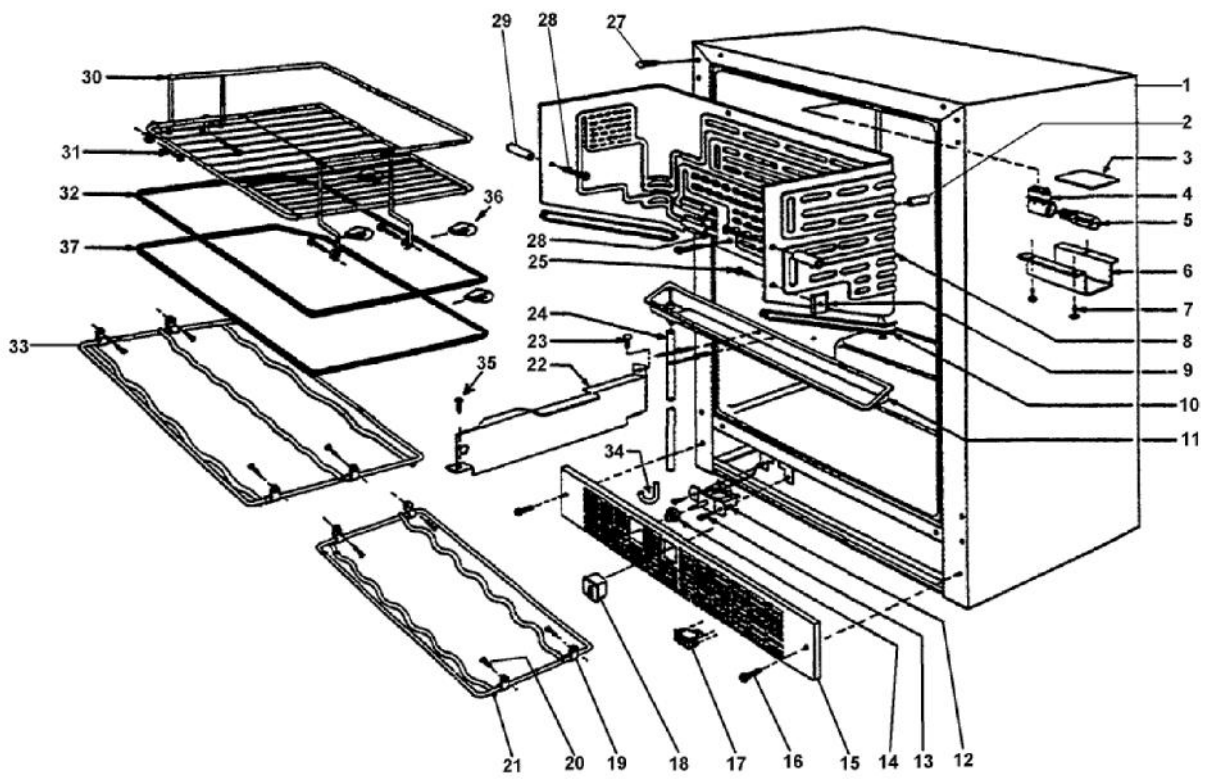

Ref #	Part Number	Qty.	Description
1	PW230005		GASKET, DOOR (VUWC140) X 42241280
2	PW230006		DOOR, COMPLETE ASSY(VUWC140)42242661
3	PE010058		4 1/2LOGO/VIKING PROF XBKX (ADV
NI	PE010093		LOGO-4 1/2 (VIKING-XBKXXBRX ADHESIV
4	PW220004		HINGE KIT (VUWC140) X 42240881
5	PW230003		EVAPORATOR TRIM (VUWC140) 42241384
6	PE030001		BRACKET, DOOR, HANDLE
NI	PE030001PVD		END CAP DOOR HANDLE XBR
7	F0002588SS		DOOR HANDLE - SS
NI	F0002588BR		DOOR HANDLE VUWC140 (BRASS) 29.5
8	PD010019		BLT-1/4-20X3/8HEX WASHER SERATED
9	PW230008		DOOR FRAME,SS (VUWC140) X 42242663

Ref #	Part Number	Qty.	Description
1	PW230005		GASKET, DOOR (VUWC140) X 42241280
2	PW230010SS		COMPLETE DOOR ASSEMBLY 42243023
NI	PW230010BR		COMPLETE DOOR ASSEMBLY
3	PE010058		4 1/2 LOGO/VIKING PROF XBKX (ADV
NI	PE010093		LOGO-4 1/2 (VIKING-XBKXXBRX ADHESIV
4	PW200031		SCREW HINGE MTG 42242605
5	PW220004		HINGE KIT (VUWC140) X 42240881
6	PW200032		HINGE PIN 42242281
7	PW200033		SCREW, STRIKER PLATE MOUNTING
8	PW220003		STRIKER PLATE (VUWC140)X42242483
9	PW300244		HINGE PIN, BOTTOM (42245708)
10	PW200035		FRAME MOUNT SCREWS(42243186 PKG 8)
11	PW230008		DOOR FRAME,SS (VUWC140) X 42242663
12	F0002588SS		DOOR HANDLE - SS
NI	F0002588BR		DOOR HANDLE VUWC140 (BRASS) 29.5
13	PE030001		BRACKET, DOOR, HANDLE
NI	PE030001PVD		END CAP DOOR HANDLE XBR
14	PD010019		BLT-1/4-20X3/8HEX WASHER SERATED