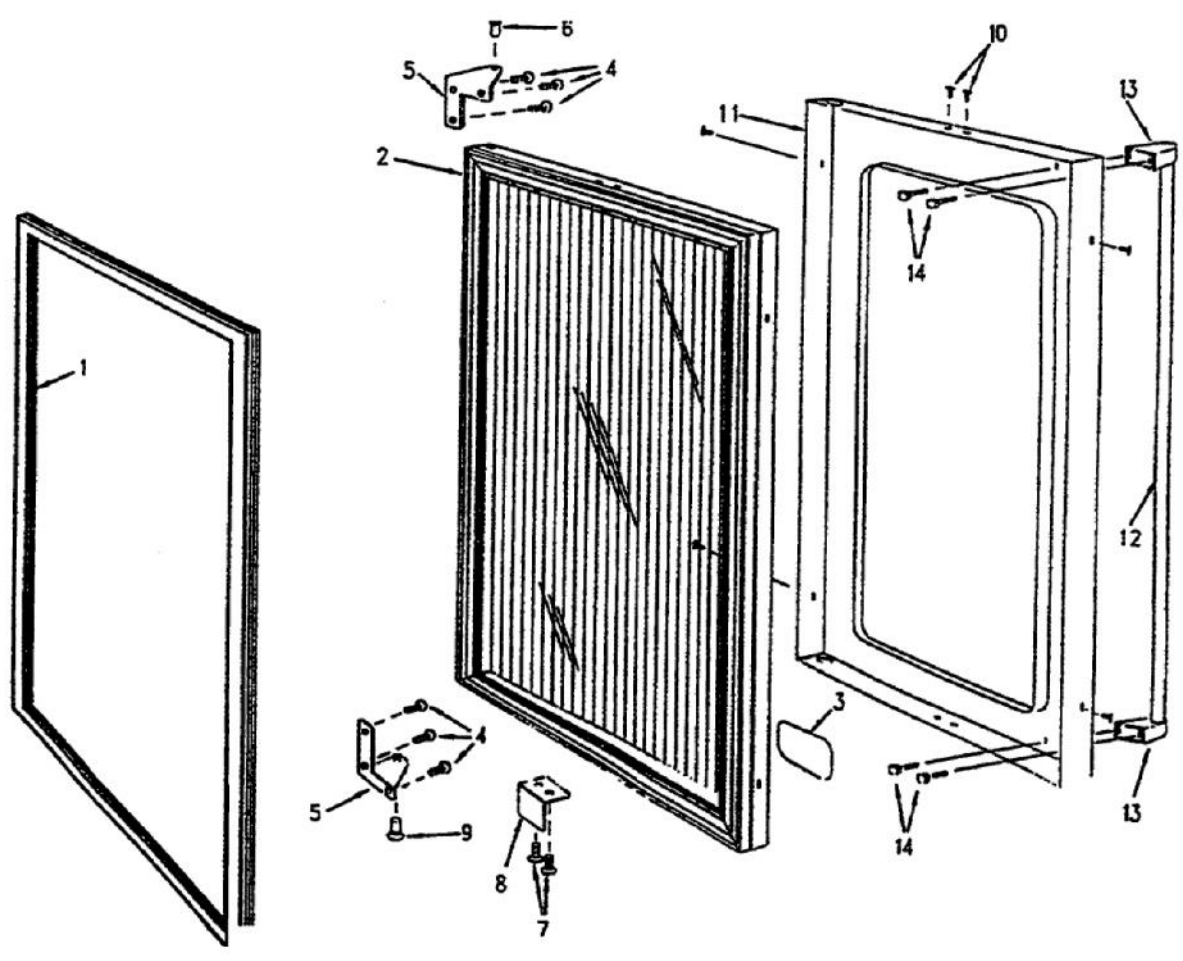

Ref #	Part Number	Qty.	Description
1	PW230005		GASKET, DOOR (VUWC140) X 42241280
2	PW230006		DOOR, COMPLETE ASSY(VUWC140)42242661
3	PE010058		4 1/2LOGO/VIKING PROF XBKX (ADV
NI	PE010093		LOGO-4 1/2 (VIKING-XBKXXBRX ADHESIV
4	PW220004		HINGE KIT (VUWC140) X 42240881
5	PW230003		EVAPORATOR TRIM (VUWC140) 42241384
6	PE030001		BRACKET, DOOR, HANDLE
NI	PE030001PVD		END CAP DOOR HANDLE XBR
7	F0002588SS		DOOR HANDLE - SS
NI	F0002588BR		DOOR HANDLE VUWC140 (BRASS) 29.5
8	PD010019		BLT-1/4-20X3/8HEX WASHER SERATED
9	PW230008		DOOR FRAME,SS (VUWC140) X 42242663

Ref #	Part Number	Qty.	Description
1	PW230005		GASKET, DOOR (VUWC140) X 42241280
2	PW230010SS		COMPLETE DOOR ASSEMBLY 42243023
NI	PW230010BR		COMPLETE DOOR ASSEMBLY
3	PE010058		4 1/2 LOGO/VIKING PROF XBKX (ADV
NI	PE010093		LOGO-4 1/2 (VIKING-XBKXXBRX ADHESIV
4	PW200031		SCREW HINGE MTG 42242605
5	PW220004		HINGE KIT (VUWC140) X 42240881
6	PW200032		HINGE PIN 42242281
7	PW200033		SCREW, STRIKER PLATE MOUNTING
8	PW220003		STRIKER PLATE (VUWC140)X42242483
9	PW300244		HINGE PIN, BOTTOM (42245708)
10	PW200035		FRAME MOUNT SCREWS(42243186 PKG 8)
11	PW230008		DOOR FRAME,SS (VUWC140) X 42242663
12	F0002588SS		DOOR HANDLE - SS
NI	F0002588BR		DOOR HANDLE VUWC140 (BRASS) 29.5
13	PE030001		BRACKET, DOOR, HANDLE
NI	PE030001PVD		END CAP DOOR HANDLE XBR
14	PD010019		BLT-1/4-20X3/8HEX WASHER SERATED