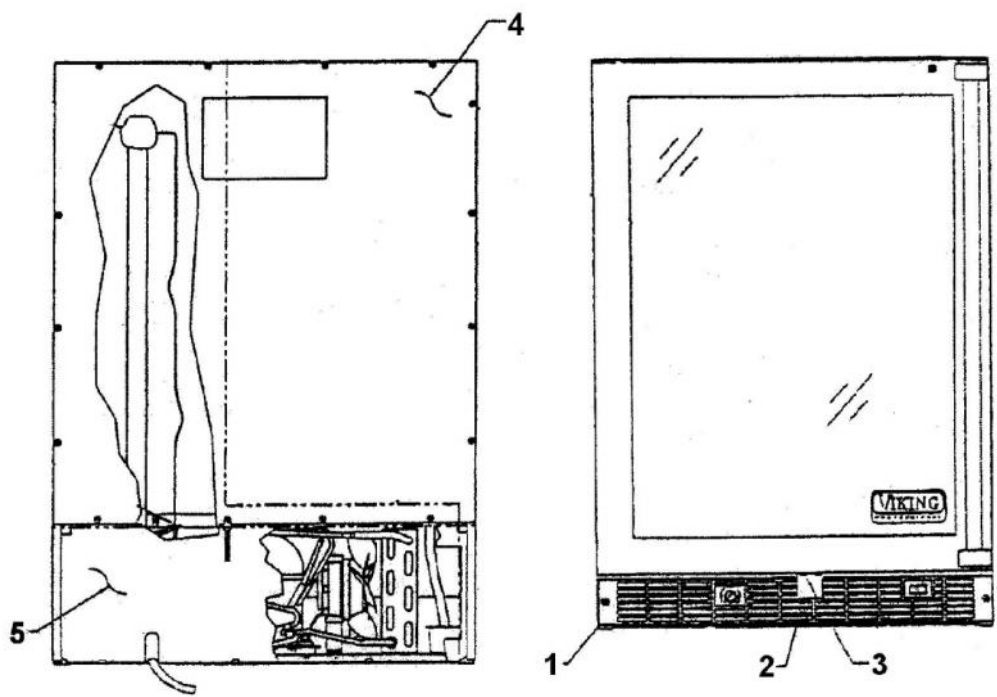

Ref #	Part Number	Qty.	Description
1	PW210003		GRILLE, (VUWC140) X 42242485
2	PW220003		STRIKER PLATE (VUWC140)X42242483
3	PW200004		SCREW LENS COVER 42243354
4	PW210050		BACK PANEL
5	PW210051		SHROUD