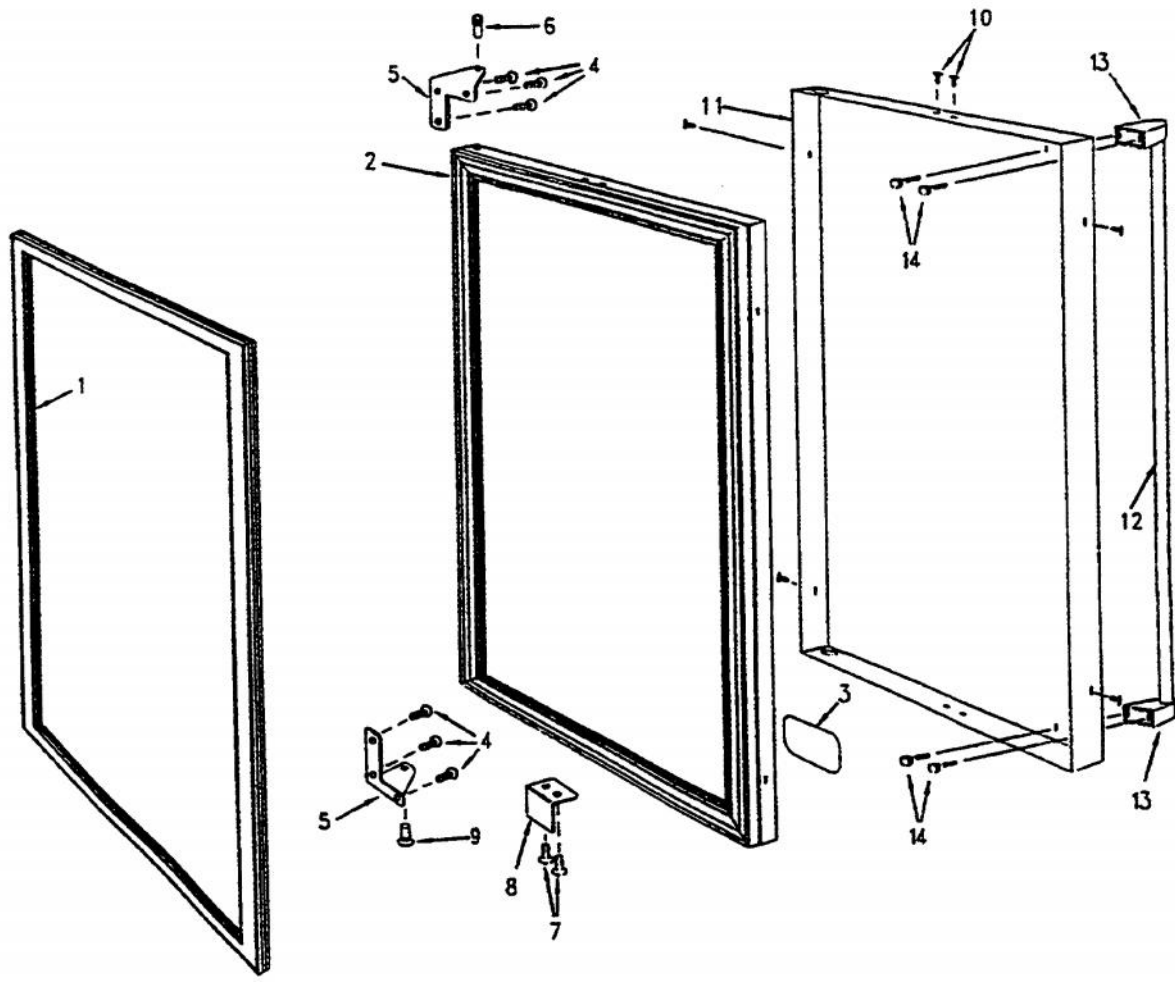

Ref #	Part Number	Qty.	Description
1	PW230127		GASKET, DOOR
2	PW230094		141 VUWC SOLID DR-R ASSY 42244582
	PW230095		141 VUWC SOLID DR-L ASSY 42244583
NI	PW230058		DOOR SUB ASSY (42244132)
3	PE010058		4 1/2LOGO/VIKING PROF XBKX (ADV
	PE010059		4 1/2LOGO/VIKING PROF XWHX (ADV
	PE010093		LOGO-4 1/2 (VIKING-XBKXXBRX ADHESIV
	PE010080		4.5 LOGO/VIKING PROF XWH/BR
4	PW200031		SCREW HINGE MTG 42242605
5	PW220004		HINGE KIT (VUWC140) X 42240881
6	PW200032		HINGE PIN 42242281
7	PW200033		SCREW, STRIKER PLATE MOUNTING
8	PW220003		STRIKER PLATE (VUWC140)X42242483
9	PW300244		HINGE PIN, BOTTOM (42245708)
10	PW200035		FRAME MOUNT SCREWS(42243186 PKG 8)
11	B2004884		OUTER DOOR SKIN
	C9004884x		DOOR SKIN (LH / RH)
12	F0002588SS		DOOR HANDLE - SS
	F0002588BR		DOOR HANDLE VUWC140 (BRASS) 29.5
13	PE030001		BRACKET, DOOR, HANDLE
	PE030001PVD		END CAP DOOR HANDLE XBR
14	PD010019		BLT-1/4-20X3/8HEX WASHER SERATED
NI	PW200059		LOCK & KEY ASSY FOR SSDF DOORS
NI	PW200056		SERVICE ASSY SET OF 2 KEYS (42244506)