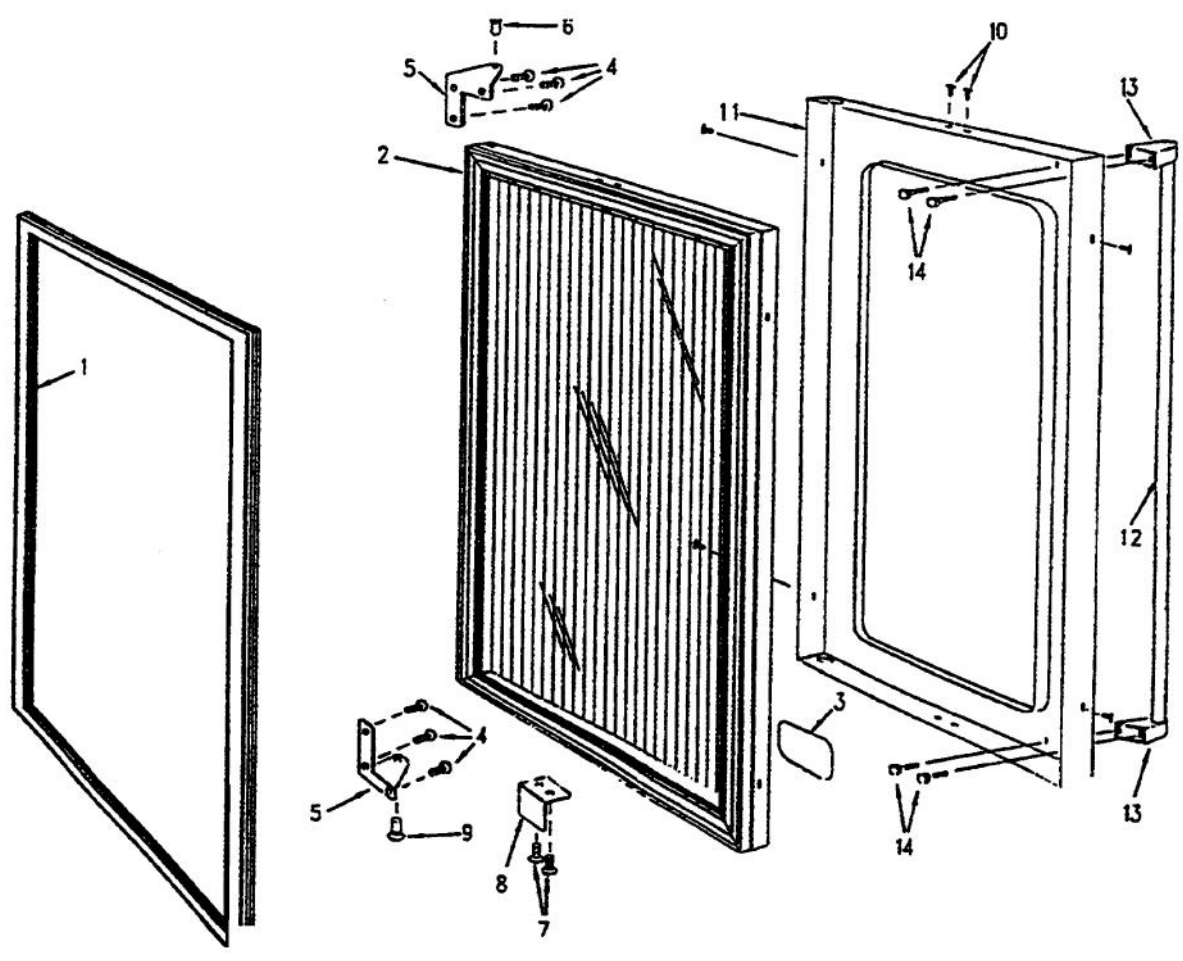

Ref #	Part Number	Qty.	Description
1	PW230127		GASKET, DOOR
2	PW230086		141 VUWC DR ASSY R-LKY-FGLD-HDL 42244574
	PW230087		141 VUWC DR ASSY L-LKY-FGLD-HDL 42244575
3	PE010016		NAMEPLATE, LOGO, PRO
	PE010079		4.5 LOGO/VIKING PROF, BK/BR
4	PW200031		SCREW HINGE MTG 42242605
5	PW220004		HINGE KIT (VUWC140) X 42240881
6	PW200032		HINGE PIN 42242281
7	PW200033		SCREW, STRIKER PLATE MOUNTING
8	PW220003		STRIKER PLATE (VUWC140)X42242483
9	PW300244		HINGE PIN, BOTTOM (42245708)
10	PW200035		FRAME MOUNT SCREWS(42243186 PKG 8)
11	PW230076		DOOR FRAME - RH
	PW230077		141 DUWC DR FRAME-L-LKY 42244565
12	F0002588SS		DOOR HANDLE - SS
	F0002588BR		DOOR HANDLE VUWC140 (BRASS) 29.5
13	PE030001		BRACKET, DOOR, HANDLE
	PE030001PVD		END CAP DOOR HANDLE XBR
14	PD010019		BLT-1/4-20X3/8HEX WASHER SERATED
NI	PW200059		LOCK & KEY ASSY FOR SSDF DOORS
NI	PW200056		SERVICE ASSY SET OF 2 KEYS (42244506)
NI	PW230071		141 VUWC/DUWC DR (ONLY) L-LKY-FGLD 42244559
NI	PW230070		141 VUWC/DUWC DR (ONLY) R-LKY-FGLD 42244558