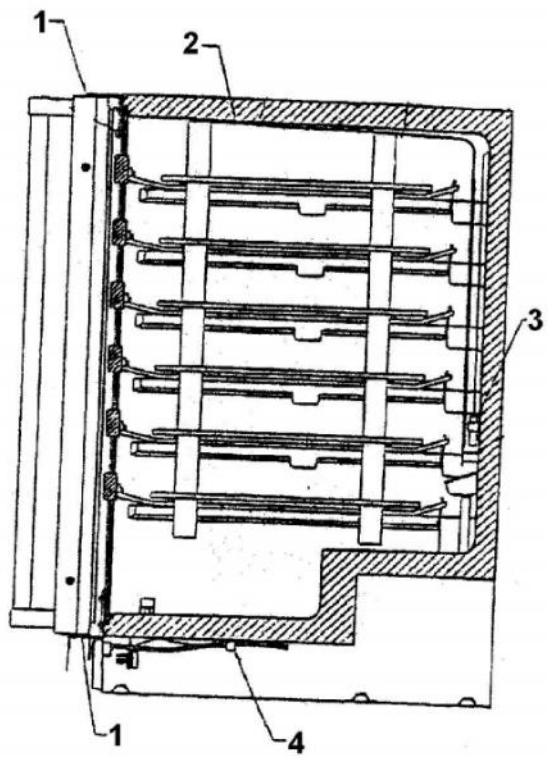

Ref #	Part Number	Qty.	Description
1	PW210009		BACK SHROUD (VUWC140) 42242081
2	PW210010		CABINET BACK (VUWC140) X 42241648
3	PW200016		SCREW, CABINET BACK
4	PW200040		COMPRESSOR ASSEMBLY 42242580
5	PW240003		DRIER ASSY VUWC140
6	PW200017		LOCK NUT .25-.20 UNC
7	PW200018		.312 ID FLAT WASHER
8	PW240012		RUN CAPACITOR (VUWC140) 42242061
9	PW210013		FAN SHROUD (VUWC140) 42241349
10	PW200029		SCREW
11	PW200019		POP RIVET
12	PW240004		CONDENSER, R-134A
13	PW200020		SPEED NUT, FAN MOTOR
14	PW200037		FAN BLADE
15	PW200036		SILENCER, FAN MOTOR SPACER
16	PW240005		FAN/MTR ASSY COMPLETE VUWC
17	PW200021		SCREW
18	PW200022		COMPRESSOR ASSY VUWC140
19	PW200023		CARRIAGE BOLT
20	PW210011		BASEPLATE (VUWC140)
21	PW240002		POWER CORD (VUWC140) 42242488
22	PW200025		SCREW, CLAMP
23	PW200028		HEX HEAD SCREW
24	PW240007		PTC STARTER (VUWC140) 42242427
25	PW200026		SCREW, TERMINAL BLOCK
26	PW240008		TERMINAL BLOCK VUWC140 42242407
27	PW240004		CONDENSER, R-134A
28	PW240011		LOW PROCESS TUBE
29	PW210015		COMPRESSOR RELAY COVER
30	PW200030		SLEEVE, COMPRESSOR
31	PW200027		NO. 8 STAR WASHER
32	PW240010		GROUND WIRE, COMPRESSOR
NI	PW240028		THERMOSTAT VUAR140 42244092
NI	001131-000		WHITE WIRE (UNDERCOUNTER REF) (NOT NEEDED ON ALL UNIT)
NI	001132-000		THERMOSTAT BRACKET WITH 2 SCREWS (42245587) (NOT NEEDED ON ALL UNIT)

Ref #	Part Number	Qty.	Description
1	PW220004		HINGE KIT (VUWC140) X 42240881
2	PW200068		SCREW
3	PW240050		THERMISTOR (42244531)
4	PW200069		CLAMP
5	PW200070		SCREW
6	PW210052		FRONT SHROUD
7	PW210053		DRIP PAN
8	PW240056		POWER CORD
9	PW240057		SWITCH
10	PW230012		LIGHT SWITCH, PLUNGER XBKX 42242915

Ref #	Part Number	Qty.	Description
1	PW210003		GRILLE, (VUWC140) X 42242485
2	PW220003		STRIKER PLATE (VUWC140)X42242483
3	PW200004		SCREW LENS COVER 42243354
4	PW210050		BACK PANEL
5	PW210051		SHROUD