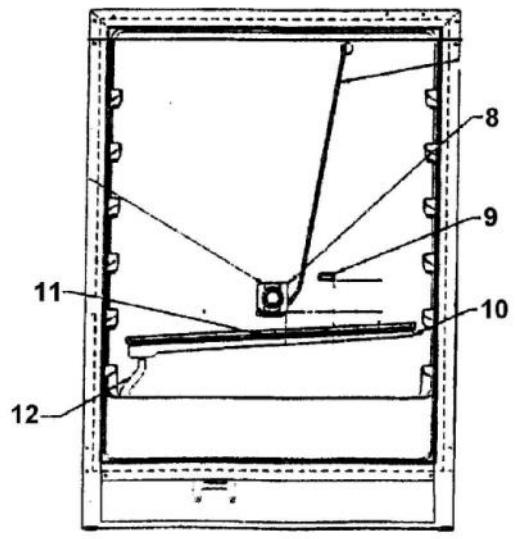

Ref #	Part Number	Qty.	Description
1	PW220015		LOCK CATCH BRACKET (BLACK)
2	PW240046		141 SERIES BLACK EVAP ASSY (42244920) (BLACK)
2	PW240036		EVAPORATOR ASSEMBLY 42243577 (WHITE)
3	PW240052		J TRAP
4	PW210044		141 WINE RACK W/WD AND SCREWS 42244614
	PW210045		141 WINE RACK ONLY 42244615
	PW230118		141 WOOD FRONT ONLY 42244616
5	PW200071		SCREW
6	PW210054		CRADLE
7	PW240044		VUAR/DUAR141 AURA LIGHT
8	PW240047		12V FAN
9	PW200069		CLAMP
10	PW210040		DRIP TRAY
11	PW200061		RIVET
12	PW240045		SERV. ASSY BLACK DRAIN TUBE 42244609