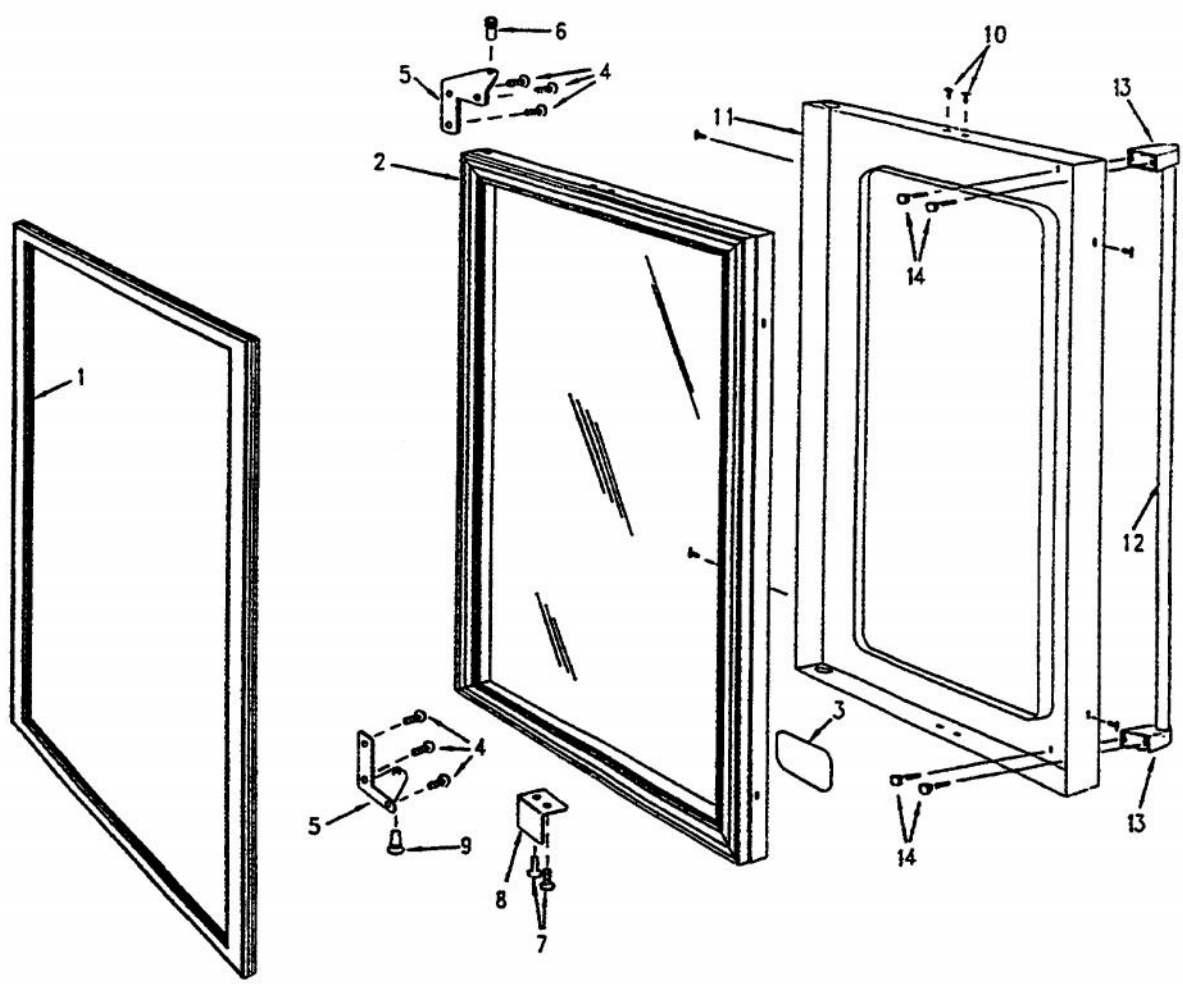

Ref #	Part Number	Qty.	Description
1	PW230127		GASKET, DOOR
2	PW230081		141 VUWC DR ASSY R-LKY-GLD-HDL 42244569
	PW230080		141 VUWC DR ASSY L-LKY-GLD-HDL 42244568
3	PE010016		NAMEPLATE, LOGO, PRO
	PE010079		4.5 LOGO/VIKING PROF, BK/BR
4	PW200031		SCREW HINGE MTG 42242605
5	PW220004		HINGE KIT (VUWC140) X 42240881
6	PW200032		HINGE PIN 42242281
7	PW200033		SCREW, STRIKER PLATE MOUNTING
8	PW220003		STRIKER PLATE (VUWC140)X42242483
9	PW300244		HINGE PIN, BOTTOM (42245708)
10	PW200035		FRAME MOUNT SCREWS(42243186 PKG 8)
11	PW230063		141 VUWC DR FRAME-R-LKY 42244551
	PW230062		141 VUWC DR FRAME-L-LKY 42244550
12	F0002588SS		DOOR HANDLE - SS
	F0002588BR		DOOR HANDLE VUWC140 (BRASS) 29.5
13	PE030001		BRACKET, DOOR, HANDLE
	PE030001PVD		END CAP DOOR HANDLE XBR
14	PD010019		BLT-1/4-20X3/8HEX WASHER SERATED
NI	PW200059		LOCK & KEY ASSY FOR SSDF DOORS
NI	PW200056		SERVICE ASSY SET OF 2 KEYS (42244506)
NI	PW230068		141 VUWC/DUWC DR (ONLY) L-LKY-GLD 42244556
NI	PW230069		141 VUWC/DUWC DR (ONLY) R-LKY-GLD 42244557