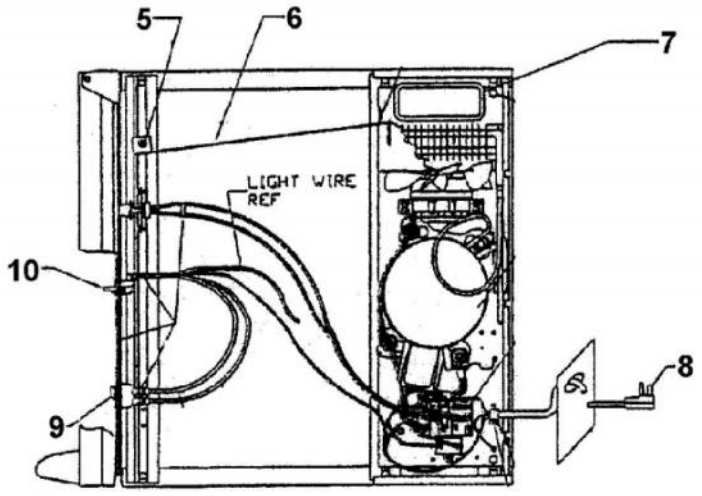

Ref #	Part Number	Qty.	Description
1	PW210009		BACK SHROUD (VUWC140) 42242081
2	PW210010		CABINET BACK (VUWC140) X 42241648
3	PW200016		SCREW, CABINET BACK
4	PW200040		COMPRESSOR ASSEMBLY 42242580
5	PW240003		DRIER ASSY VUWC140
6	PW200017		LOCK NUT .25-.20 UNC
7	PW200018		.312 ID FLAT WASHER
8	PW240012		RUN CAPACITOR (VUWC140) 42242061
9	PW210013		FAN SHROUD (VUWC140) 42241349
10	PW200029		SCREW
11	PW200019		POP RIVET
12	PW240004		CONDENSER, R-134A
13	PW200020		SPEED NUT, FAN MOTOR
14	PW200037		FAN BLADE
15	PW200036		SILENCER, FAN MOTOR SPACER
16	PW240005		FAN/MTR ASSY COMPLETE VUWC
17	PW200021		SCREW
18	PW200022		COMPRESSOR ASSY VUWC140
19	PW200023		CARRIAGE BOLT
20	PW210011		BASEPLATE (VUWC140)
21	PW240002		POWER CORD (VUWC140) 42242488
22	PW200025		SCREW, CLAMP
23	PW200028		HEX HEAD SCREW
24	PW240007		PTC STARTER (VUWC140) 42242427
25	PW200026		SCREW, TERMINAL BLOCK
26	PW240008		TERMINAL BLOCK VUWC140 42242407
27	PW240004		CONDENSER, R-134A
28	PW240011		LOW PROCESS TUBE
29	PW210015		COMPRESSOR RELAY COVER
30	PW200030		SLEEVE, COMPRESSOR
31	PW200027		NO. 8 STAR WASHER
32	PW240010		GROUND WIRE, COMPRESSOR
NI	PW240028		THERMOSTAT VUAR140 42244092
NI	001131-000		WHITE WIRE (UNDERCOUNTER REF) (NOT NEEDED ON ALL UNIT)
NI	001132-000		THERMOSTAT BRACKET WITH 2 SCREWS (42245587) (NOT NEEDED ON ALL UNIT)

Ref #	Part Number	Qty.	Description
1	PW220004		HINGE KIT (VUWC140) X 42240881
2	PW200068		SCREW
3	PW240050		THERMISTOR (42244531)
4	PW200069		CLAMP
5	PW200070		SCREW
6	PW210052		FRONT SHROUD
7	PW210053		DRIP PAN
8	PW240056		POWER CORD
9	PW240057		SWITCH
10	PW230012		LIGHT SWITCH, PLUNGER XBKX 42242915