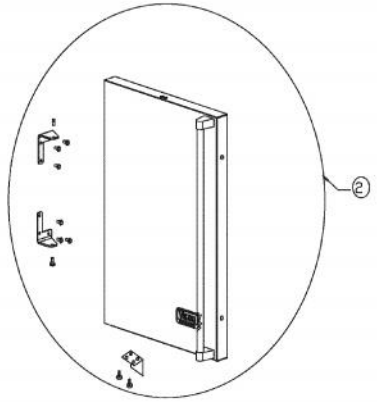

Ref #	Part Number	Qty.	Description
1	PW210016		BASEPLATE
2	PW300154		TRANSFORMER (VUIM150) 42242973
3	PS100025		SSAC THERMOSTAT (42244530) 152 WC
4	PW240028		THERMOSTAT VUAR140 42244092
NI	001131-000		WHITE WIRE (UNDERCOUNTER REF) (NOT NEEDED ON ALL UNITS)
NI	001132-000		THERMOSTAT BRACKET WITH 2 SCREWS (42245587) (NOT NEEDED ON ALL UNITS)
5	PS100072		DRIER ASSEMBLY
6	PS100073		TERMINAL BLOCK
7	PS100074		FAN SHROUD
8	PS100075		FAN BLADE
9	PW240004		CONDENSER, R-134A
10	PS100026		POWER CORD (42245130) 152 WC
11	PW210053		DRIP PAN
12	PS100076		FAN MOTOR ASM.
13	PS100077		J TRAP 142 WC
14	PW200040		COMPRESSOR ASSEMBLY 42242580
15	PS100020		OVERLOAD (42245133) 152 WC
16	PS100021		PTC RELAY (42245131) 152 WC
17	PS100009		POTENTIOMETER
18	PS100078		POTENTIOMETER MOUNTING BRACKET 142 WC (42245087)
19	PS100079		THERMOSTAT KNOB, BLACK
20	PS100023		RUN CAPACITOR (42245134) 152 WC