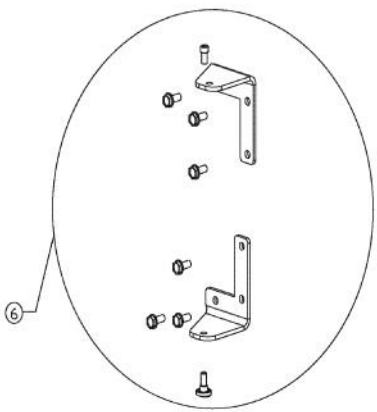

Ref #	Part Number	Qty.	Description
1	PW210016		BASEPLATE
2	PW300154		TRANSFORMER (VUIM150) 42242973
3	PS100025		SSAC THERMOSTAT (42244530) 152 WC
4	PW240028		THERMOSTAT VUAR140 42244092
NI	001131-000		WHITE WIRE (UNDERCOUNTER REF) (NOT NEEDED ON ALL UNITS)
NI	001132-000		THERMOSTAT BRACKET WITH 2 SCREWS (42245587) (NOT NEEDED ON ALL UNITS)
5	PS100072		DRIER ASSEMBLY
6	PS100073		TERMINAL BLOCK
7	PS100074		FAN SHROUD
8	PS100075		FAN BLADE
9	PW240004		CONDENSER, R-134A
10	PS100026		POWER CORD (42245130) 152 WC
11	PW210053		DRIP PAN
12	PS100076		FAN MOTOR ASM.
13	PS100077		J TRAP 142 WC
14	PW200040		COMPRESSOR ASSEMBLY 42242580
15	PS100020		OVERLOAD (42245133) 152 WC
16	PS100021		PTC RELAY (42245131) 152 WC
17	PS100009		POTENTIOMETER
18	PS100078		POTENTIOMETER MOUNTING BRACKET 142 WC (42245087)
19	PS100079		THERMOSTAT KNOB, BLACK
20	PS100023		RUN CAPACITOR (42245134) 152 WC