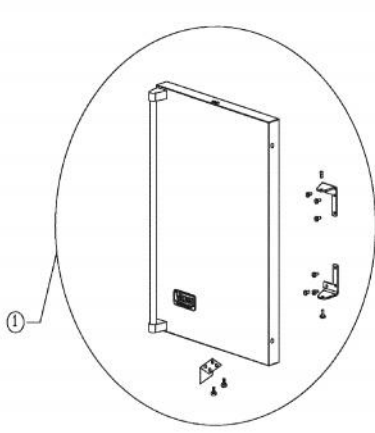

Ref #	Part Number	Qty.	Description
1	PW210016		BASEPLATE
2	PW300154		TRANSFORMER (VUIM150) 42242973
3	PS100025		SSAC THERMOSTAT (42244530) 152 WC
4	PW240028		THERMOSTAT VUAR140 42244092
NI	001131-000		WHITE WIRE (UNDERCOUNTER REF) (NOT NEEDED ON ALL UNITS)
NI	001132-000		THERMOSTAT BRACKET WITH 2 SCREWS (42245587) (NOT NEEDED ON ALL UNITS)
5	PS100072		DRIER ASSEMBLY
6	PS100073		TERMINAL BLOCK
7	PS100074		FAN SHROUD
8	PS100075		FAN BLADE
9	PW240004		CONDENSER, R-134A
10	PS100026		POWER CORD (42245130) 152 WC
11	PW210053		DRIP PAN
12	PS100076		FAN MOTOR ASM.
13	PS100077		J TRAP 142 WC
14	PW200040		COMPRESSOR ASSEMBLY 42242580
15	PS100020		OVERLOAD (42245133) 152 WC
16	PS100021		PTC RELAY (42245131) 152 WC
17	PS100009		POTENTIOMETER
18	PS100078		POTENTIOMETER MOUNTING BRACKET 142 WC (42245087)
19	PS100079		THERMOSTAT KNOB, BLACK
20	PS100023		RUN CAPACITOR (42245134) 152 WC