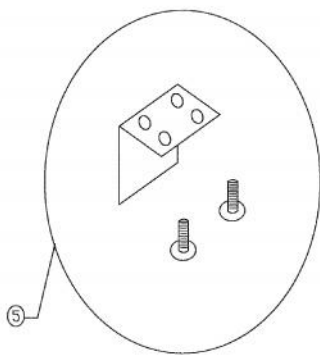

Ref #	Part Number	Qty.	Description
1	PW210016		BASEPLATE
2	PW300154		TRANSFORMER (VUIM150) 42242973
3	PS100025		SSAC THERMOSTAT (42244530) 152 WC
4	PW240028		THERMOSTAT VUAR140 42244092
NI	001131-000		WHITE WIRE (UNDERCOUNTER REF) (NOT NEEDED ON ALL UNITS)
NI	001132-000		THERMOSTAT BRACKET WITH 2 SCREWS (42245587) (NOT NEEDED ON ALL UNITS)
5	PS100072		DRIER ASSEMBLY
6	PS100073		TERMINAL BLOCK
7	PS100074		FAN SHROUD
8	PS100075		FAN BLADE
9	PW240004		CONDENSER, R-134A
10	PS100026		POWER CORD (42245130) 152 WC
11	PW210053		DRIP PAN
12	PS100076		FAN MOTOR ASM.
13	PS100077		J TRAP 142 WC
14	PW200040		COMPRESSOR ASSEMBLY 42242580
15	PS100020		OVERLOAD (42245133) 152 WC
16	PS100021		PTC RELAY (42245131) 152 WC
17	PS100009		POTENTIOMETER
18	PS100078		POTENTIOMETER MOUNTING BRACKET 142 WC (42245087)
19	PS100079		THERMOSTAT KNOB, BLACK
20	PS100023		RUN CAPACITOR (42245134) 152 WC