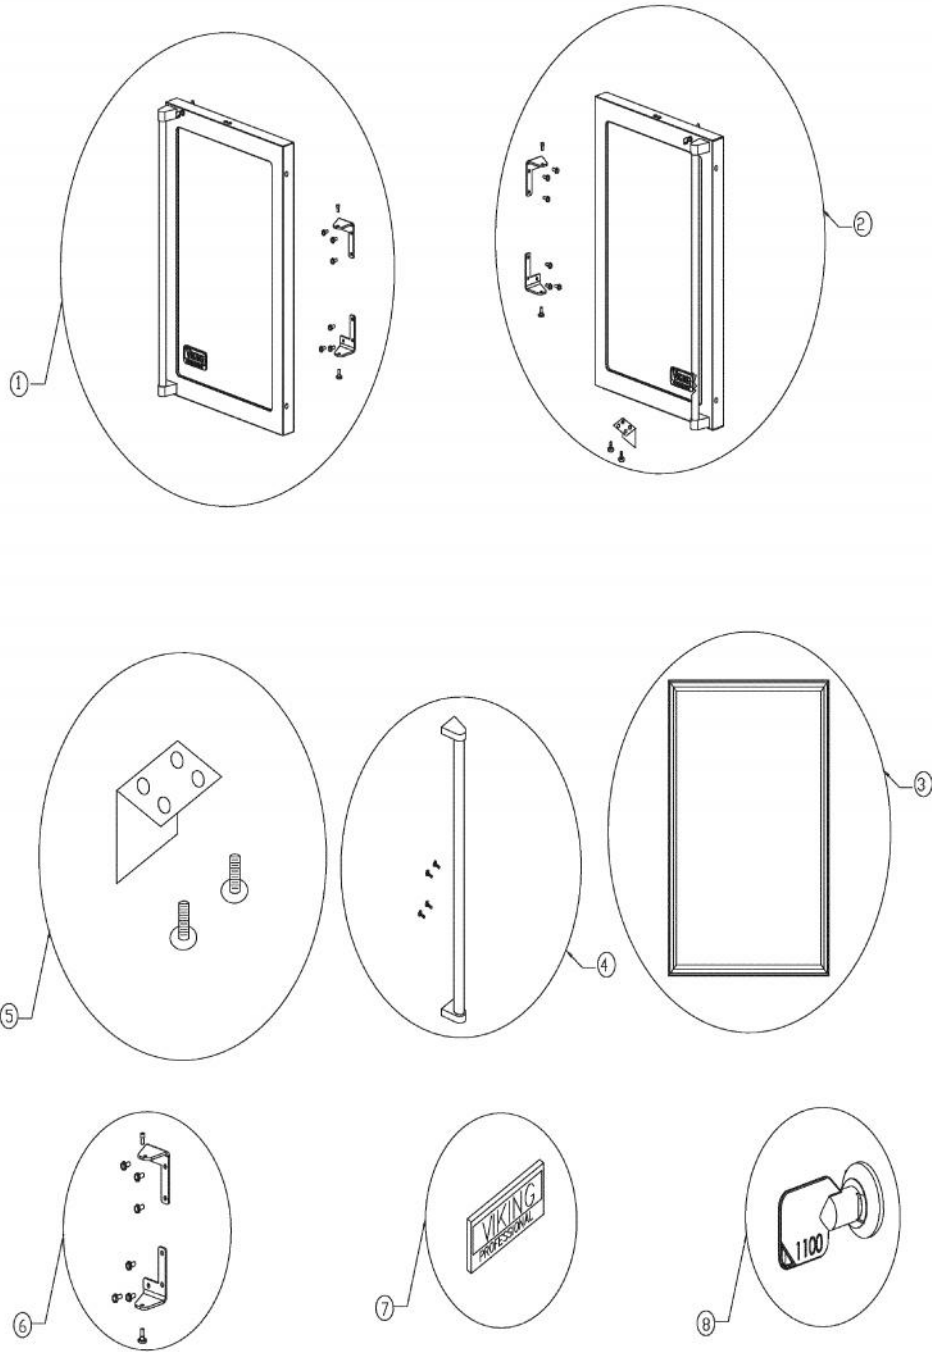

Ref #	Part Number	Qty.	Description
1	PW2300081		COMPLETE R/H DOOR ASSEMBLY
2	PS100058		COMPLETE L/H DOOR ASSEMBLY
3	PS100059		DOOR GASKET, BLACK
4	PE930103		DR HDLE VUWC150DR/VUAR SS CUT 29.5
	PE930103PVD		DOOR HANDLE (VUWC150DR/VUAR)XBRX
	PE030001		BRACKET, DOOR, HANDLE
	PE030001PVD		END CAP DOOR HANDLE XBR
5	PS100048		STRIKER PLATE, BLACK
6	PS100060		STANDARD HINGES, CHROME
7	PE010058		4 1/2LOGO/VIKING PROF XBKX (ADV
	PE010093		LOGO-4 1/2 (VIKING-XBKXXBRX ADHESIV
	PE010102		LOGO-4 1/2 XWHX ADHESIVE
	PE010094		LOGO-4 1/2 XWHX ADHESIV
8	PS100061		LOCK & KEY ASSEMBLY