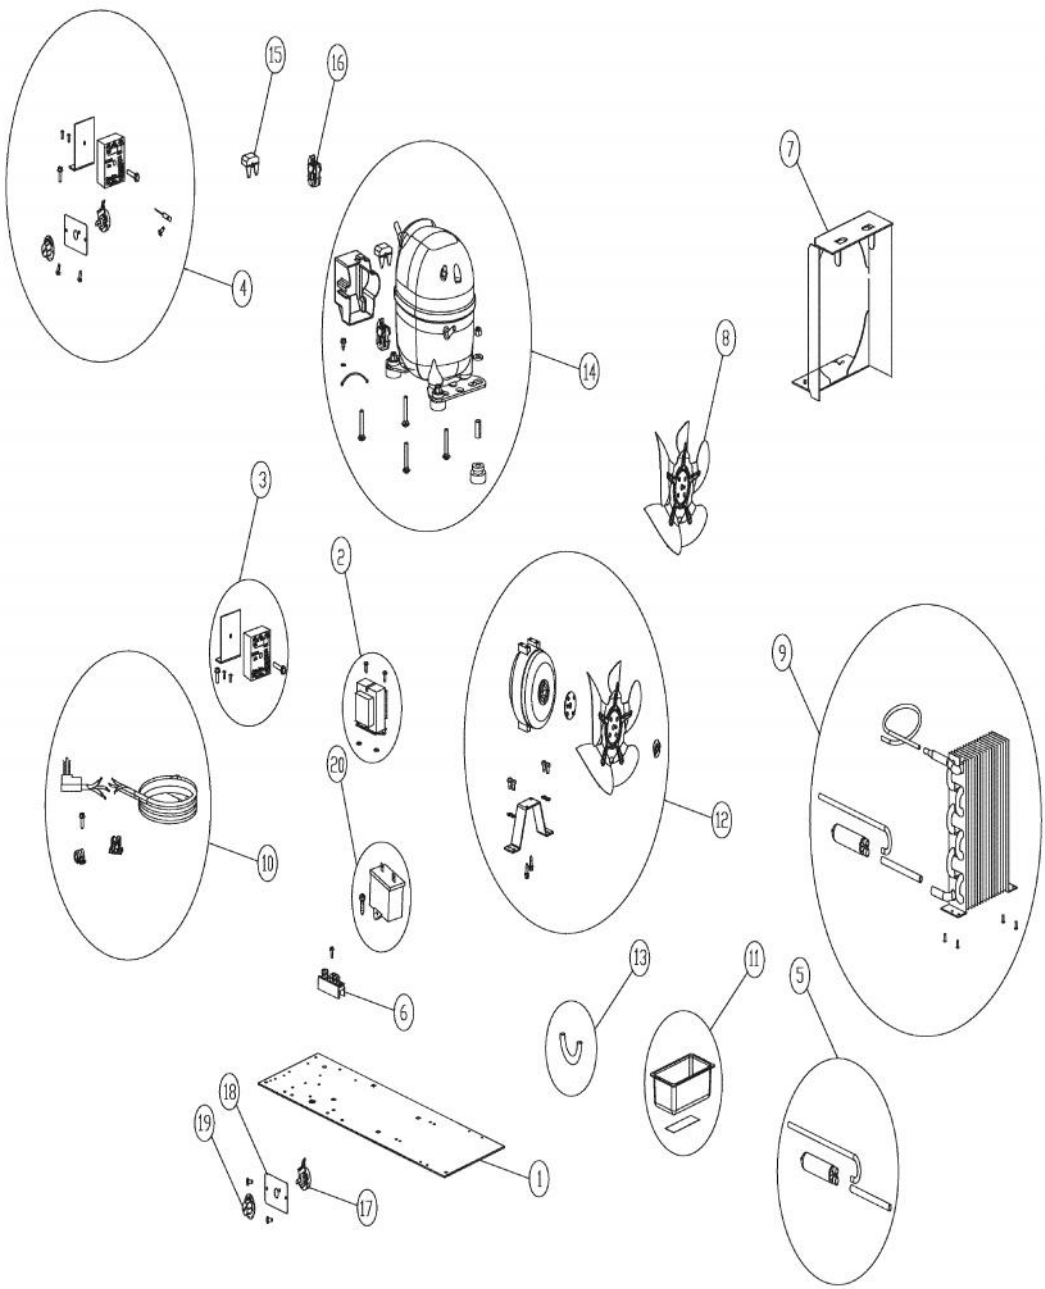

Ref #	Part Number	Qty.	Description
1	PS100047		LINER SHIELD ASSEMBLY - LEFT 152 (42246135)
2	PW210050		BACK PANEL
3	PS100080		COMPLETE SLIDING WINE SHELF 142 WC (
4	PS100081		WINE RACK FRAME, BLACK 142 WC (42246136)
5	PS100082		WINE RACK WOOD FRONT, NATURAL 142 WC (42244860)
6	PW240045		SERV. ASSY BLACK DRAIN TUBE 42244609
7	PS100083		DRIP TRAY, BLACK 142 WC 42244429
8	PS100084		FRONT SHROUD, BLACK
9	PS100085		EVAPORATOR PLATE, BLK
10	PS100086		LOWER BOTTLE CRADLE, NATURAL
11	PS100087		BLACK GRILLE SCREWS
12	PS100088		BLACK GRILLE
13	PW240047		12V FAN
14	PW200044		BLACK PLUG 42242085
15	PW240044		VUAR/DUAR141 AURA LIGHT
16	PS100089		HINGE PIN, TOP 142 WC (42245707)
17	PS100090		HINGE SCREW, STD. 142 WC (42245716)
18	PS100017		COUNTER SUNK HINGE (42244873) 152 WC
19	PS100092		STD HINGE, RB, CHROME
20	PS100017		COUNTER SUNK HINGE (42244873) 152 WC
21	PS100093		LINER SHIELD ASM. RIGHT, BLACK 142 WC (42246138)
22	PS100094		BACK SHROUD
NI	PS100155		LOCK CATCH, BLK COMPLETE
NI	PW230012		LIGHT SWITCH, PLUNGER XBKX 42242915