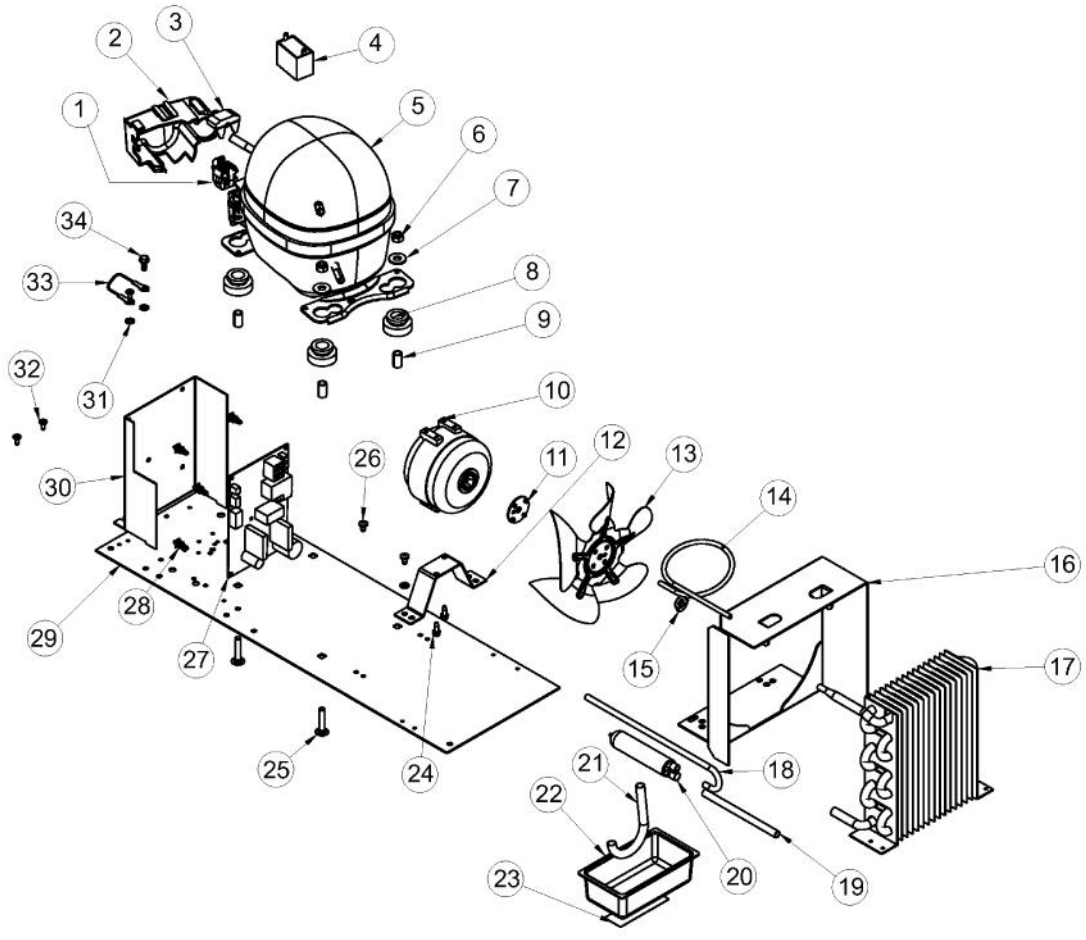

Ref #	Part Number	Qty.	Description
1	PS100021	1	PTC RELAY (42245131) 152 WC
2	009507-000	1	RELAY COVER
3	PS100020	1	OVERLOAD (42245133) 152 WC
4	PS100023	1	RUN CAPACITOR (42245134) 152 WC
5	008167-000	1	TRIM SCREWS SS (PACKAGE OF 6)
6	PW200017	3	LOCK NUT .25-.20 UNC
7	PW200018	3	.312 ID FLAT WASHER
8	010208-000	4	SLEEVE (INCLUDED WITH COMPRESSOR)
9	010209-000	4	SLEEVE (INCLUDED WITH COMPRESSOR)
10	PW240005	1	FAN/MTR ASSY COMPLETE VUWC
11	PW240005	1	FAN/MTR ASSY COMPLETE VUWC
12	PW240005	1	FAN/MTR ASSY COMPLETE VUWC
13	PW200037	1	FAN BLADE
14	007638-000	1	COPPER TUBING
15	PW240005	1	FAN/MTR ASSY COMPLETE VUWC
16	PW210013	1	FAN SHROUD (VUWC140) 42241349
17	PW300159	1	CONDENSER ASSY
18	009808-000	1	COPPER TUBE (42247551)
19	009810-000	1	DRYER TUBE
20	PW240003	1	DRIER ASSY VUWC140
21	PW220009	1	DRAIN TUBE J-TRAP (42242901)
22	PW210014	1	DRIP PAN ASSY. (VUWC140)X42242055
23	010079-000	1	TAPE - WH
24	009509-000	2	NO.8-36 SCREW
25	PW200023	4	CARRIAGE BOLT
26	PW200021	4	SCREW
27	009511-000	1	ELECTRONIC CONTROL BOARD
28	009513-000	5	STANDOFF
29	PW210011	1	BASEPLATE (VUWC140)
30	009514-000	1	CONTROL BOARD MOUNTING BRACKET
31	PW200029	4	SCREW
32	PW300274	2	WASHER, INDOOR
33	PW300137	1	GROUND WIRE (VUIM150)
34	009515-000	1	NO.10-32 X 1/2 HEX WASHER HEAD SCREW
NI	003835-000	1	NO.6-20 X 1/2? PHILLIPS PAN HEAD SCREW, SS