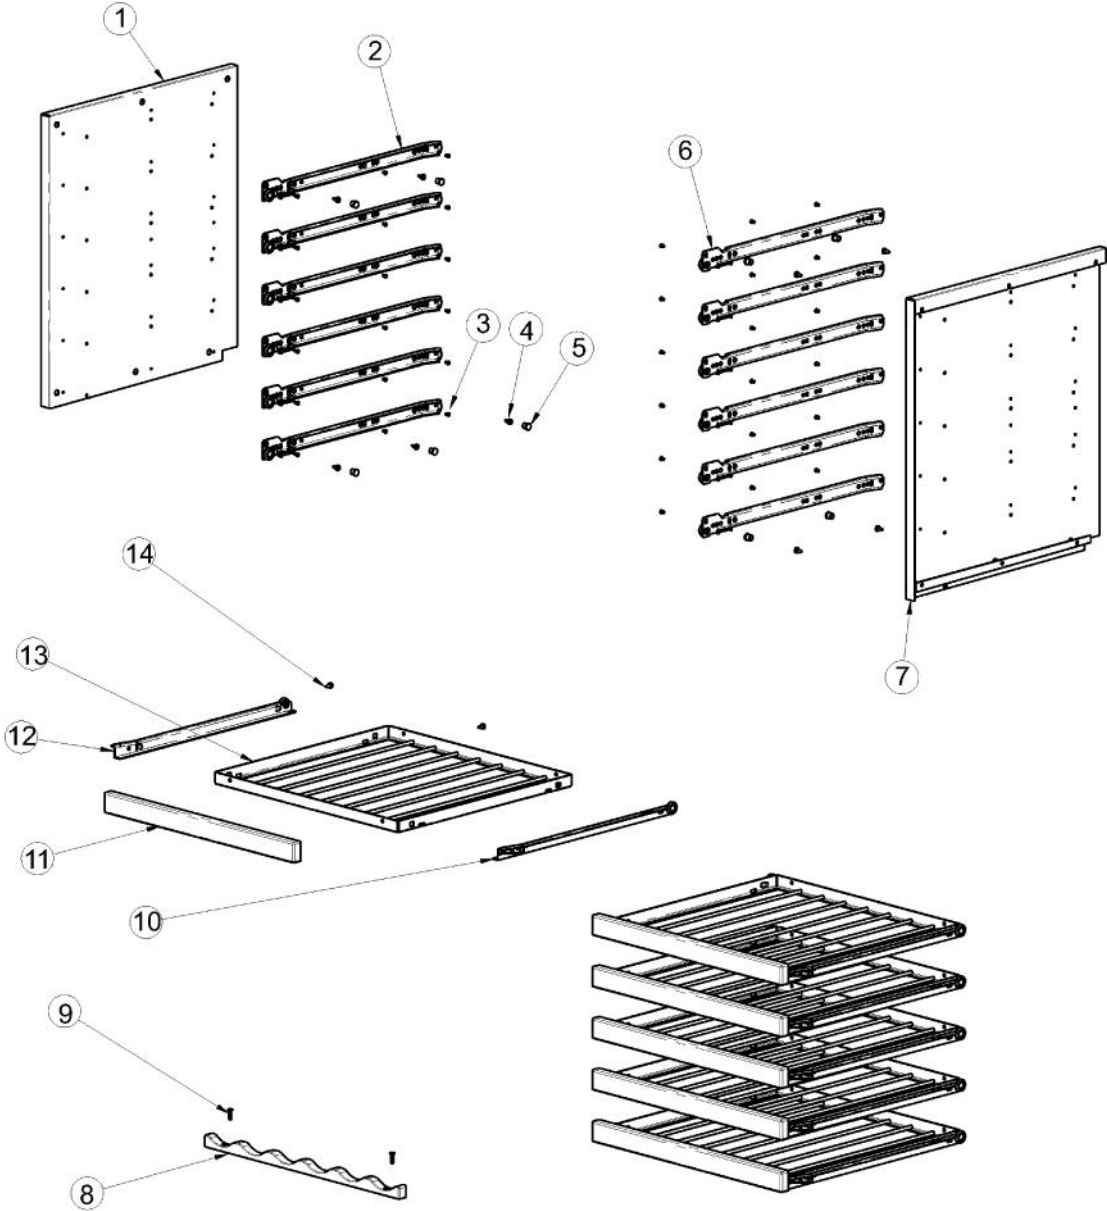

Ref #	Part Number	Qty.	Description
1	009926-000	1	BACK PANEL SERV ASM
2	009924-000	17	WASHER HD SCREW - ZN
3	009487-000	1	BUSHING
4	010073-000	1	BACK SHROUD - GS
5	010702-000	1	STANDARD HINGE, RIGHT BOTTOM, CHROME
6	010236-000	6	10-32 X 3/4? PHILLIPS COUNTERSUNK SCREW, ZN
7	010069-000	2	LOCK WASHER
8	009489-000	2	NO.12 X 3/4 TYPE AB PHILLIPS SCREW, BLACK
9	PS100115	1	LOUVERED GRILLE SERV ASM - BK
9	010070-000	1	LOUVERED GRILLE, SS
10	010246-000	1	EVAPORATOR FAN
11	PW240045	1	SERV. ASSY BLACK DRAIN TUBE 42244609
12	PW200019	2	POP RIVET
13	PS100083	1	DRIP TRAY, BLACK 142 WC 42244429
14	PW200007	2	SCREW, EVAPOR. (VUWC140)X 08204902
15	PW240046	1	141 SERIES BLACK EVAP ASSY (42244920)
16	010028-000	2	1 SPACER - BK
17	010245-000	1	DOUBLEE SIDED TAPE, 1.75
18	009894-000	1	WIRE CONDUIT
19	010698-000	2	SCREW, NO.10 X .5 ZN
20	PW220015	1	LOCK CATCH BRACKET (BLACK)
21	010695-000	1	STANDARD HINGE, RIGHT TOP, CHROME
NI	PW240044	2	VUAR/DUAR141 AURA LIGHT
NI	010031-000	4	LEVELING LEG

Ref #	Part Number	Qty.	Description
1	009483-000	1	EVAPORATOR TEMPERATURE THERMISTOR
2	007640-000	2	PLASTIC WIRE CLIP
3	009484-000	1	DISPLAY TEMPERATURE THERMISTOR
4	010057-000	1	SCREW, NO.6-20 X .75 SS
5	009485-000	2	MACHINE SCREW - SS
6	009486-000	2	NO.10 EXTERNAL TOOTH STAR WASHER, SS
7	028594-000	1	DISPLAY ASM BK, 24 WC SOLID DR.
8	009482-000	1	COMMUNICATION CABLE

Ref #	Part Number	Qty.	Description
1	010229-000	1	LINER SHIELD, LH - BL
2	010226-000	6	CABINET SIDE, LH - BK
3	010039-000	36	RIVET, 1/8 STEEL
4	009848-000	12	WALL CORNER PAD
5	010228-000	4	BUSHING 2620
6	010242-000	1	SHELF SLIDE, RH - BL
7	010241-000	1	LINER SHIELD, RH - BL
8	PW210046	1	141 SERIES LOWER BOTTLE CRADLE
9	010236-000	2	10-32 X 3/4? PHILLIPS COUNTERSUNK SCREW, ZN
10	010235-000	6	SHELF SLIDED, RH - BK
11	010233-000	1	FRONT NATURAL WOOD
12	010232-000	6	SHELF SLIDE, LH - BK
13	010231-000	6	RACK - BL
14	010230-000	12	SCREW, NO.8 X 1/2 PH PAN HEAD