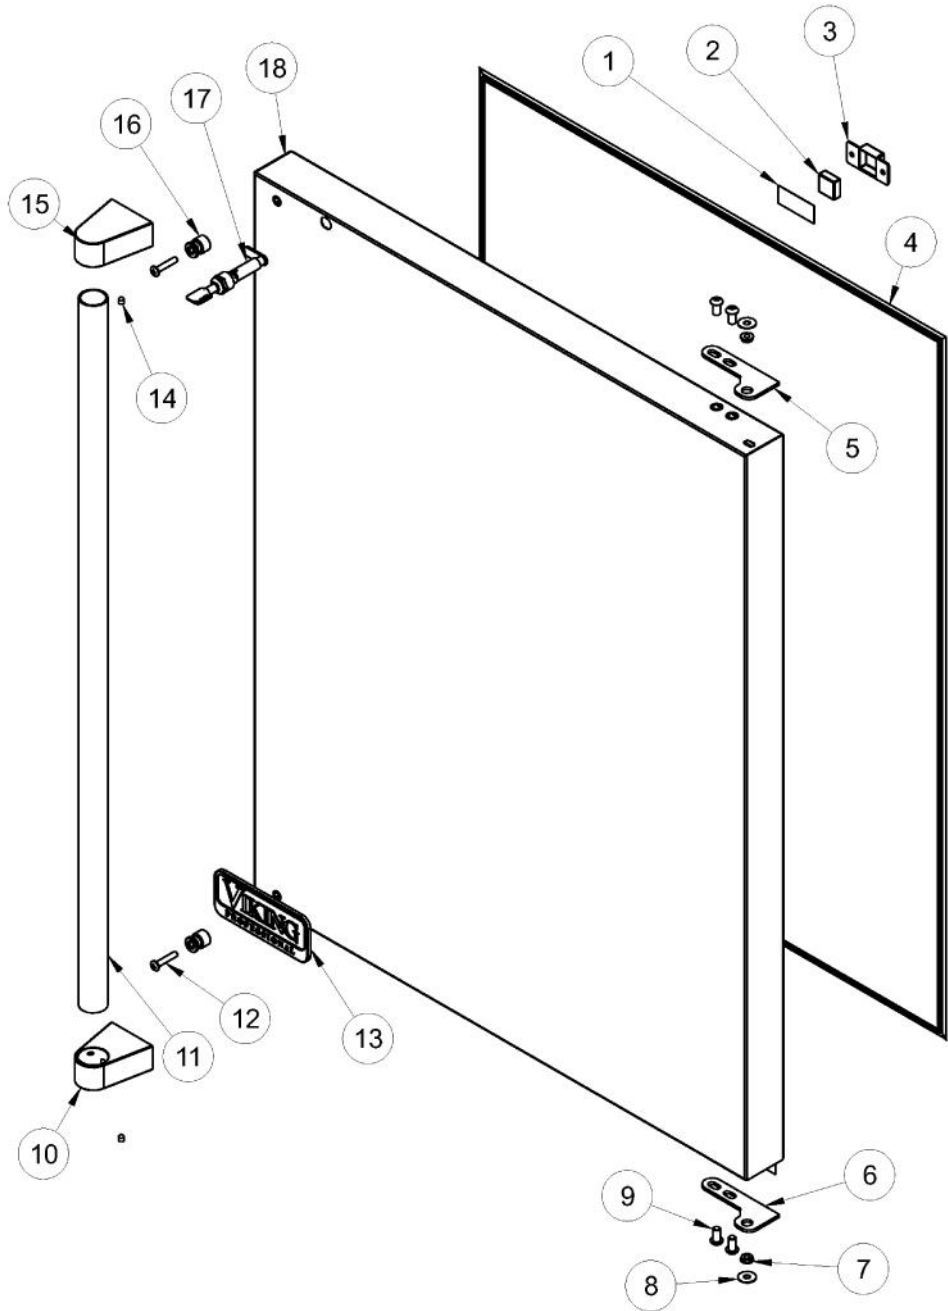

Ref #	Part Number	Qty.	Description
1	009762-000	1	3M TAPE, 1.75
2	009759-000	1	DOOR SWITCH MAGNET
3	010668-000	1	RETAINER, MAGNET
	010216-000	1	DOOR SWITCH MAGNET RETAINER
4	PW230005	1	GASKET, DOOR (VUWC140) X 42241280
	PW230124	1	MAGNETIC GASKET, BLACK
5	009760-000	1	HINGE ADAPTER, TOP, SS
6	009757-000	1	HINGE ADAPTER, BOTTOM, SS
7	009755-000	2	HINGE BUSHING
8	009761-000	2	WASHER, NYLON
9	010212-000	4	SCREW, 1/4-20 SS
10	010211-000	1	END CAP BOT W/SS
11	009519-000	1	HANDLE TUBE, SS
12	009643-000	2	SCREW
13	PS100055	1	VIKING NAMEPLATE 142 WC (42242662)
14	009644-000	2	SET SCREW
15	009669-000	1	END CAP W/SET SCREW
16	009641-000	2	VIKING HANDLE STAND-OFF STUD
17	010215-000	1	LOCK, DOOR
18	010693-000	1	DOOR ASSEMBLY - LT W/LOCK
	009529-000	1	DOOR ASSEMBLY - LT