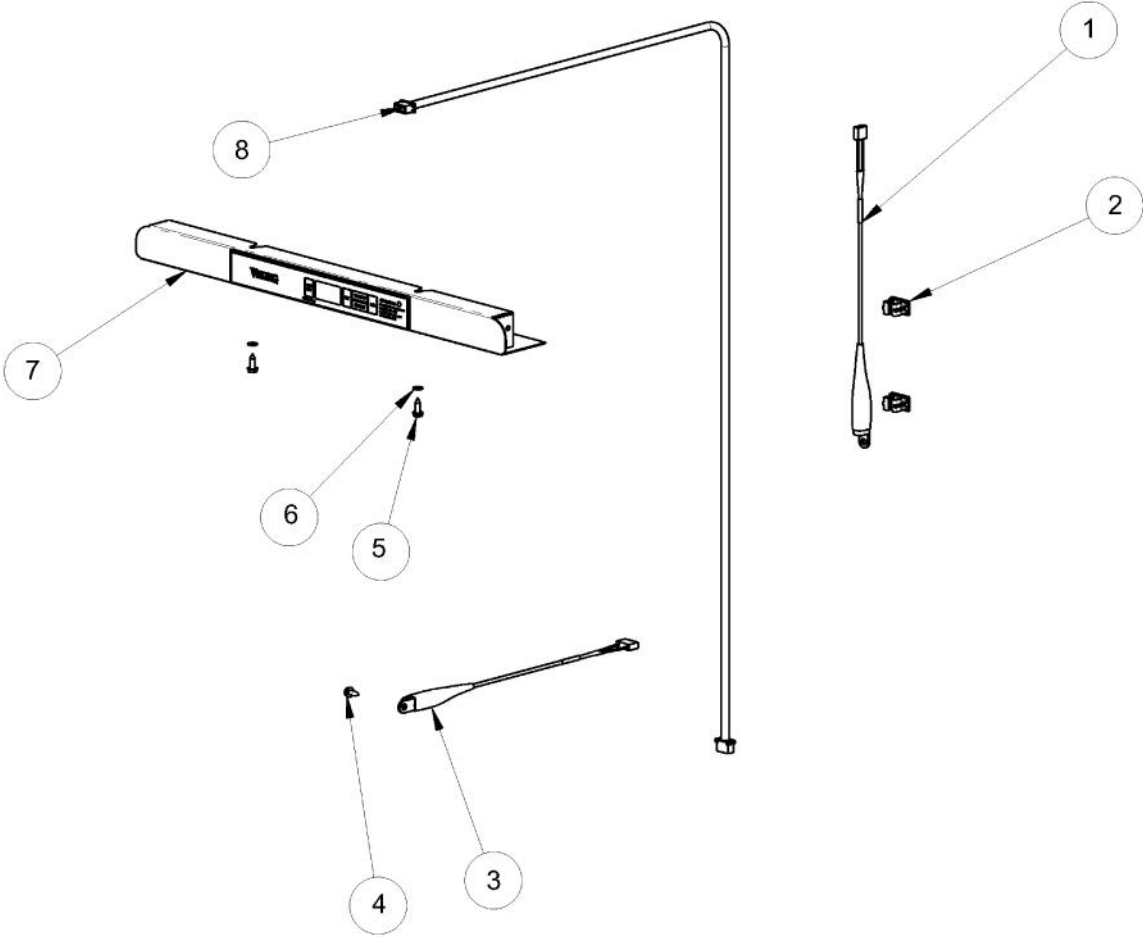

Ref #	Part Number	Qty.	Description
1	009926-000	1	BACK PANEL SERV ASM
2	009924-000	17	WASHER HD SCREW - ZN
3	009487-000	1	BUSHING
4	010073-000	1	BACK SHROUD - GS
5	010702-000	1	STANDARD HINGE, RIGHT BOTTOM, CHROME
6	010236-000	6	10-32 X 3/4? PHILLIPS COUNTERSUNK SCREW, ZN
7	010069-000	2	LOCK WASHER
8	009489-000	2	NO.12 X 3/4 TYPE AB PHILLIPS SCREW, BLACK
9	PS100115	1	LOUVERED GRILLE SERV ASM - BK
9	010070-000	1	LOUVERED GRILLE, SS
10	010246-000	1	EVAPORATOR FAN
11	PW240045	1	SERV. ASSY BLACK DRAIN TUBE 42244609
12	PW200019	2	POP RIVET
13	PS100083	1	DRIP TRAY, BLACK 142 WC 42244429
14	PW200007	2	SCREW, EVAPOR. (VUWC140)X 08204902
15	PW240046	1	141 SERIES BLACK EVAP ASSY (42244920)
16	010028-000	2	1 SPACER - BK
17	010245-000	1	DOUBLEE SIDED TAPE, 1.75
18	009894-000	1	WIRE CONDUIT
19	010698-000	2	SCREW, NO.10 X .5 ZN
20	PW220015	1	LOCK CATCH BRACKET (BLACK)
21	010695-000	1	STANDARD HINGE, RIGHT TOP, CHROME
NI	PW240044	2	VUAR/DUAR141 AURA LIGHT
NI	010031-000	4	LEVELING LEG

Ref #	Part Number	Qty.	Description
1	009483-000	1	EVAPORATOR TEMPERATURE THERMISTOR
2	007640-000	2	PLASTIC WIRE CLIP
3	009484-000	1	DISPLAY TEMPERATURE THERMISTOR
4	010057-000	1	SCREW, NO.6-20 X .75 SS
5	009485-000	2	MACHINE SCREW - SS
6	009486-000	2	NO.10 EXTERNAL TOOTH STAR WASHER, SS
7	028594-000	1	DISPLAY ASM BK, 24 WC SOLID DR.
8	009482-000	1	COMMUNICATION CABLE

Ref #	Part Number	Qty.	Description
1	010229-000	1	LINER SHIELD, LH - BL
2	010226-000	6	CABINET SIDE, LH - BK
3	010039-000	36	RIVET, 1/8 STEEL
4	009848-000	12	WALL CORNER PAD
5	010228-000	4	BUSHING 2620
6	010242-000	1	SHELF SLIDE, RH - BL
7	010241-000	1	LINER SHIELD, RH - BL
8	PW210046	1	141 SERIES LOWER BOTTLE CRADLE
9	010236-000	2	10-32 X 3/4? PHILLIPS COUNTERSUNK SCREW, ZN
10	010235-000	6	SHELF SLIDED, RH - BK
11	010233-000	1	FRONT NATURAL WOOD
12	010232-000	6	SHELF SLIDE, LH - BK
13	010231-000	6	RACK - BL
14	010230-000	12	SCREW, NO.8 X 1/2 PH PAN HEAD