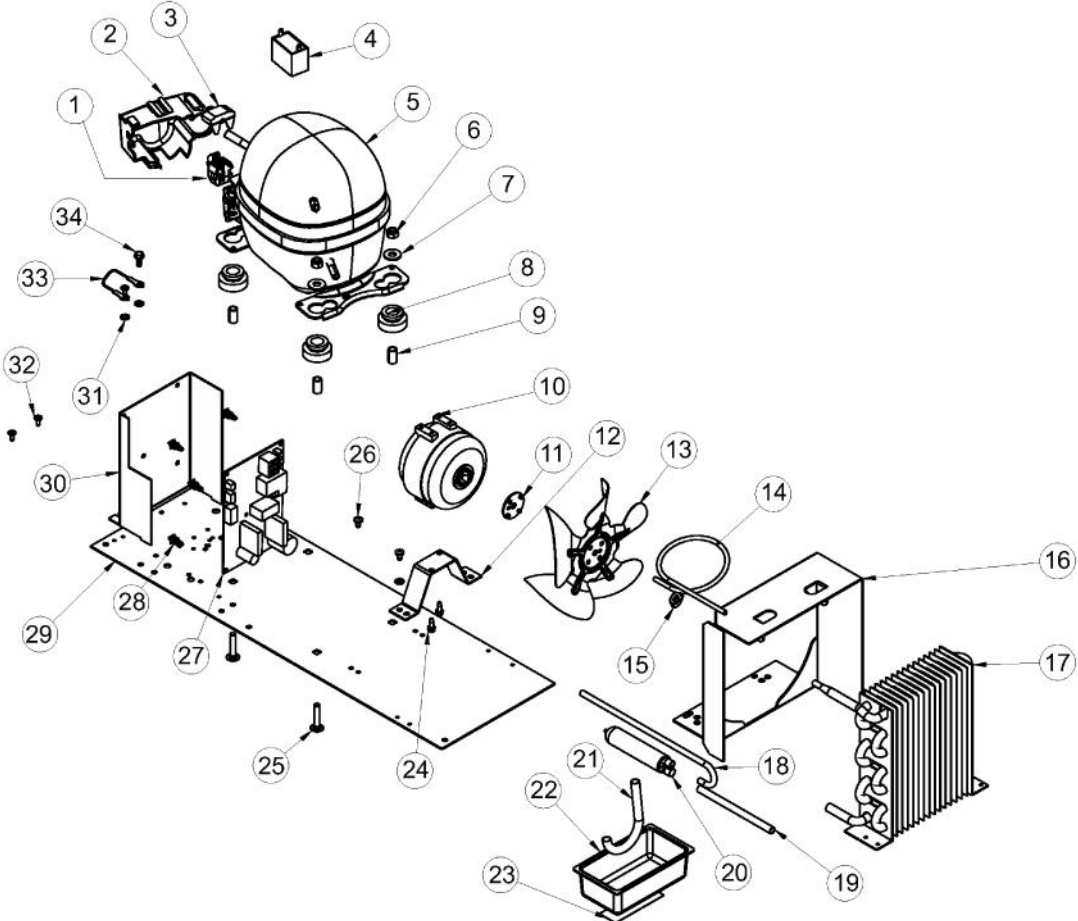

Ref #	Part Number	Qty.	Description
1	PS100021	1	PTC RELAY (42245131) 152 WC
2	009507-000	1	RELAY COVER
3	PS100020	1	OVERLOAD (42245133) 152 WC
4	PS100023	1	RUN CAPACITOR (42245134) 152 WC
5	PW200040	1	COMPRESSOR ASSEMBLY 42242580
6	PW200017	3	LOCK NUT .25-.20 UNC
7	PW200018	3	.312 ID FLAT WASHER
8	010208-000	4	SLEEVE (INCLUDED WITH COMPRESSOR)
9	010209-000	4	SLEEVE (INCLUDED WITH COMPRESSOR)
10	PW240005	1	FAN/MTR ASSY COMPLETE VUWC
11	PW240005	1	FAN/MTR ASSY COMPLETE VUWC
12	PW240005	1	FAN/MTR ASSY COMPLETE VUWC
13	PW200037	1	FAN BLADE
14	007638-000	1	COPPER TUBING
15	PW240005	1	FAN/MTR ASSY COMPLETE VUWC
16	PW210013	1	FAN SHROUD (VUWC140) 42241349
17	PW300159	1	CONDENSER ASSY
18	009808-000	1	COPPER TUBE (42247551)
19	009810-000	1	DRYER TUBE
20	PW240003	1	DRIER ASSY VUWC140
21	PW220009	1	DRAIN TUBE J-TRAP (42242901)
22	PW210014	1	DRIP PAN ASSY. (VUWC140)X42242055
23	010079-000	1	TAPE - WH
24	009509-000	2	NO.8-36 SCREW
25	PW200023	4	CARRIAGE BOLT
26	PW200021	4	SCREW
27	009511-000	1	ELECTRONIC CONTROL BOARD
28	009513-000	5	STANDOFF
29	PW210011	1	BASEPLATE (VUWC140)
30	009514-000	1	CONTROL BOARD MOUNTING BRACKET
31	PW200029	4	SCREW
32	PW300274	2	WASHER, INDOOR
33	PW300137	1	GROUND WIRE (VUIM150)
34	009515-000	1	NO.10-32 X 1/2 HEX WASHER HEAD SCREW
NI	003835-000	1	NO.6-20 X 1/2? PHILLIPS PAN HEAD SCREW, SS