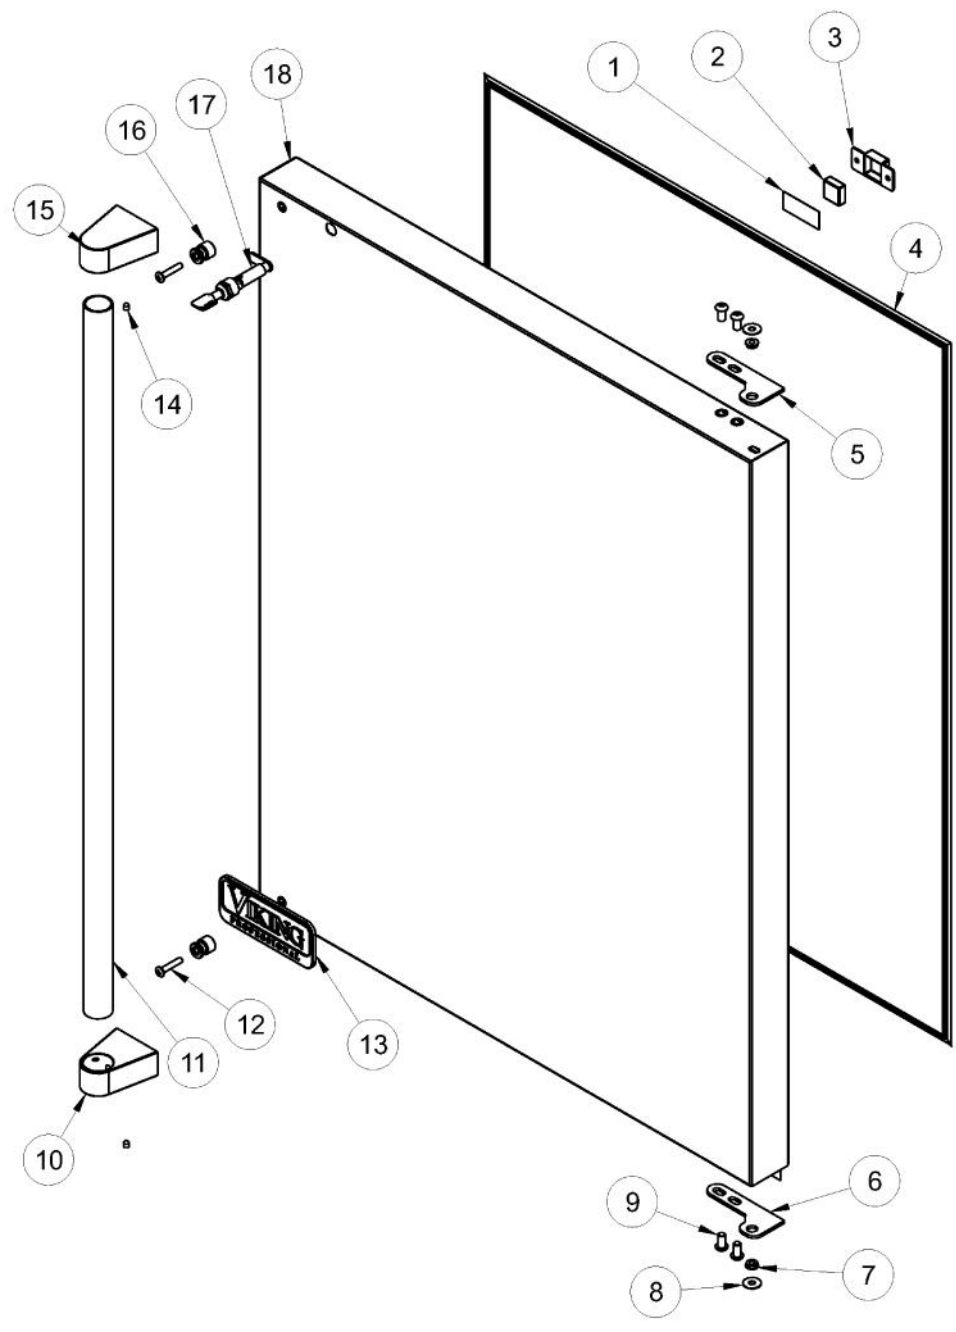

Ref #	Part Number	Qty.	Description
1	009762-000	1	3M TAPE, 1.75
2	009759-000	1	DOOR SWITCH MAGNET
3	010668-000	1	RETAINER, MAGNET
	010216-000	1	DOOR SWITCH MAGNET RETAINER
4	PW230005	1	GASKET, DOOR (VUWC140) X 42241280
	PW230124	1	MAGNETIC GASKET, BLACK
5	009760-000	1	HINGE ADAPTER, TOP, SS
6	009757-000	1	HINGE ADAPTER, BOTTOM, SS
7	009755-000	2	HINGE BUSHING
8	009761-000	2	WASHER, NYLON
9	010212-000	4	SCREW, 1/4-20 SS
10	010211-000	1	END CAP BOT W/SS
11	009519-000	1	HANDLE TUBE, SS
12	009643-000	2	SCREW
13	PS100055	1	VIKING NAMEPLATE 142 WC (42242662)
14	009644-000	2	SET SCREW
15	009669-000	1	END CAP W/SET SCREW
16	009641-000	2	VIKING HANDLE STAND-OFF STUD
17	010215-000	1	LOCK, DOOR
18	010692-000	1	DOOR ASSEMBLY - RT W/LOCK
	009528-000	1	DOOR ASSEMBLY - RT
	010693-000	1	DOOR ASSEMBLY - LT W/LOCK
	009529-000	1	DOOR ASSEMBLY - LT