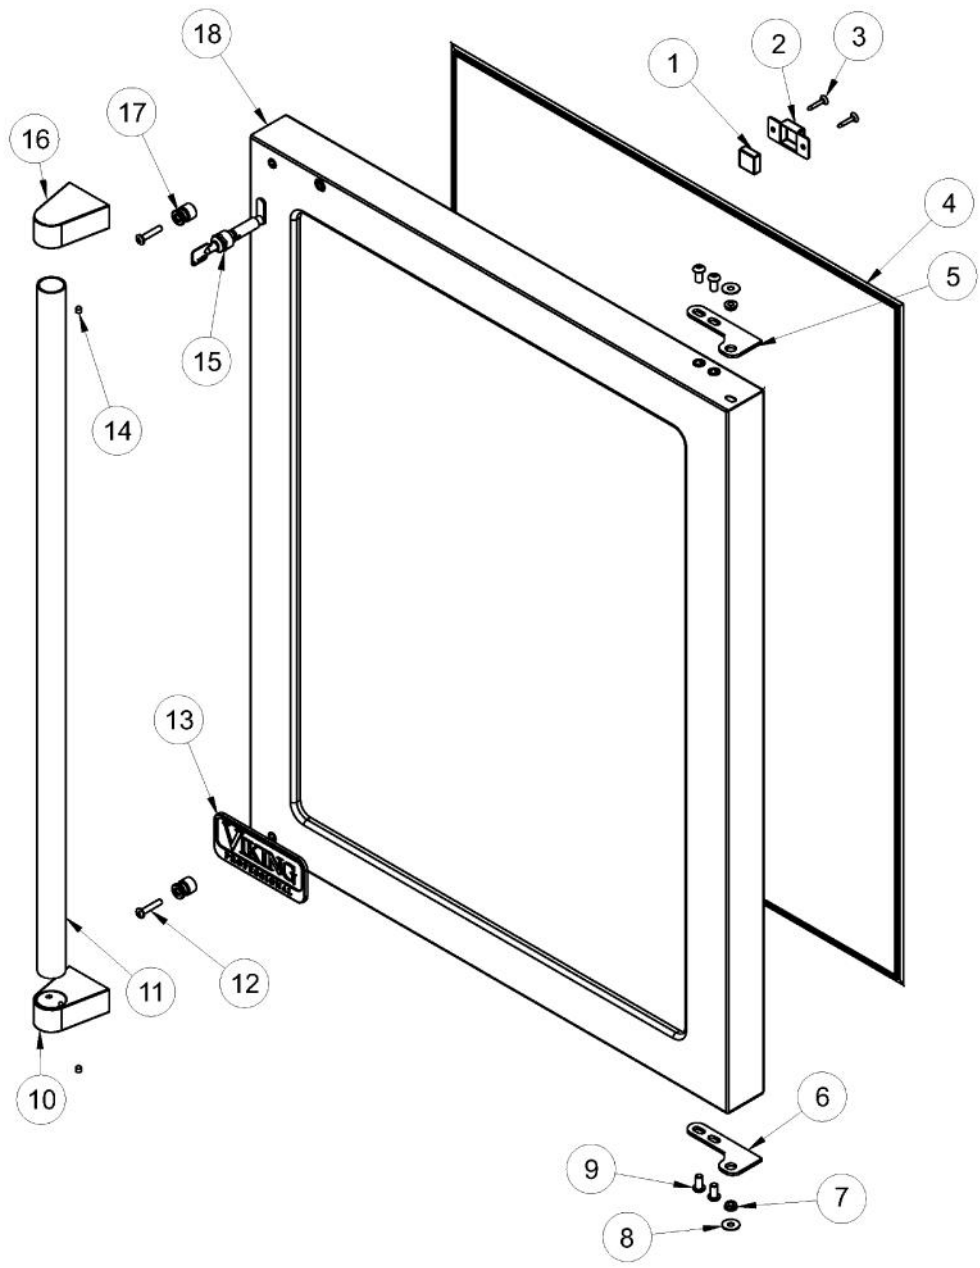

Ref #	Part Number	Qty.	Description
1	009759-000	1	DOOR SWITCH MAGNET
2	010216-000	1	DOOR SWITCH MAGNET RETAINER
3	010656-000	1	SCREW, NO.8 X 3/4 PH FLAT HEAD - BK
4	PW230124	1	MAGNETIC GASKET, BLACK
5	009760-000	1	HINGE ADAPTER, TOP, SS
6	009757-000	1	HINGE ADAPTER, BOTTOM, SS
7	009755-000	2	HINGE BUSHING
8	009761-000	2	WASHER, NYLON
9	010212-000	4	SCREW, 1/4-20 SS
10	010211-000	1	END CAP BOT W/SS
11	009519-000	1	HANDLE TUBE, SS
12	009643-000	2	SCREW
13	PS100055	1	VIKING NAMEPLATE 142 WC (42242662)
14	009644-000	2	SET SCREW
15	010215-000	1	LOCK, DOOR
16	009669-000	1	END CAP W/SET SCREW
17	009641-000	2	VIKING HANDLE STAND-OFF STUD
18	010686-000	1	DOOR ASSEMBLY - RT W/LOCK
	009530-000	1	RIGHT HAND DOOR ASSEMBLY, CLEAR, FOR 6BARE615
	010687-000	1	DOOR ASSEMBLY - LT W/LOCK
	009531-000	1	DOOR ASSEMBLY - LH CLEAR GLASS
	010688-000	1	DOOR ASSY, RT W/LOCK
	009532-000	1	DOOR ASSEMBLY - RH FLUTED GLASS
	010689-000	1	DOOR ASSEMBLY - LT W/LOCK
	009533-000	1	DOOR ASSEMBLY - LH FLUTED GLASS