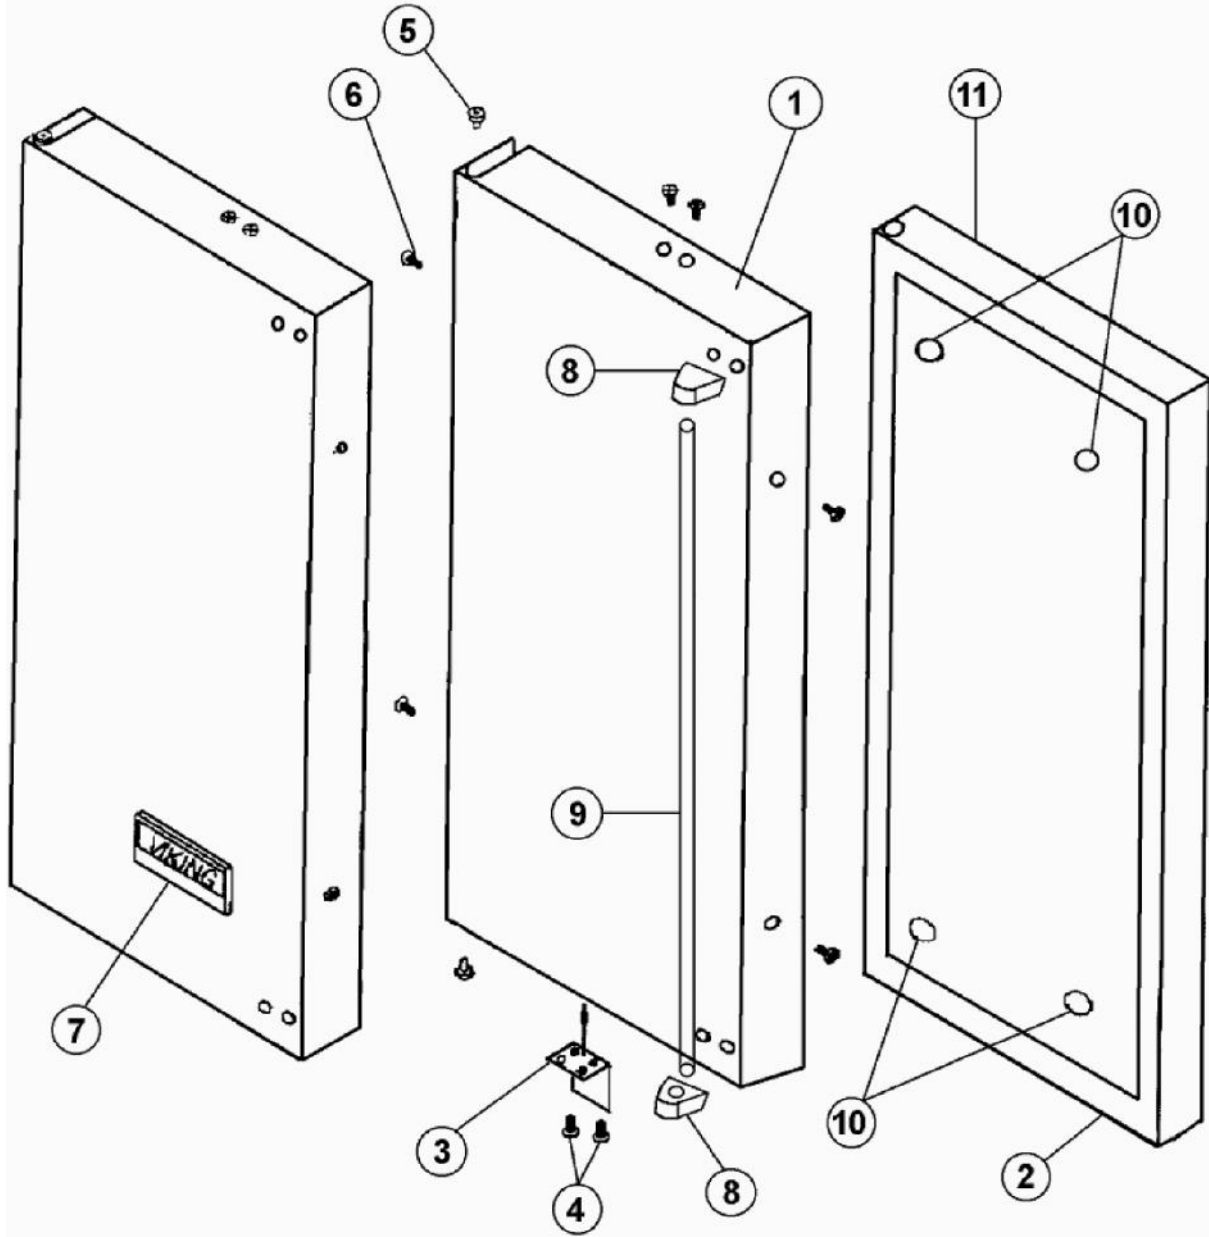

Ref #	Part Number	Qty.	Description
1	PW300138		HOLE PLUG
2	PW240036		EVAPORATOR ASSEMBLY 42243577
3	PW200004		SCREW LENS COVER 42243354
4	PW210026		RACK STRIP
5	PW200042		POP RIVET
6	PW210027		DRIP TRAY (42242903)
7	PW240037		LIGHT EXTRUSION 41005657
8	PW210028		WIRE SHELF 42243598
NI	PW210029		GLASS SHELF 42243597
NI	PW210030		WINE RACK 42243599
9	PW240038		AURA LIGHT ASSY
10	PW200043		LOCK WASHER
11	PW200008		SCREW
12	PW200003		SCREW 42242847 (PKG 20)
	PW300144		SCREW, GRILLE - WH (VUIM) 42243104
13	PW240016		ON / OFF SWITCH
	PW240039		LIGHT SWITCH - BLACK GRILLE
14	PW240040		ON / OFF SWITCH
15	PW210031		GRILLE-BLACK 42242909
	PW210032		GRILLE-WHITE (41005742)
NI	PW300251		LEVELING LEGS