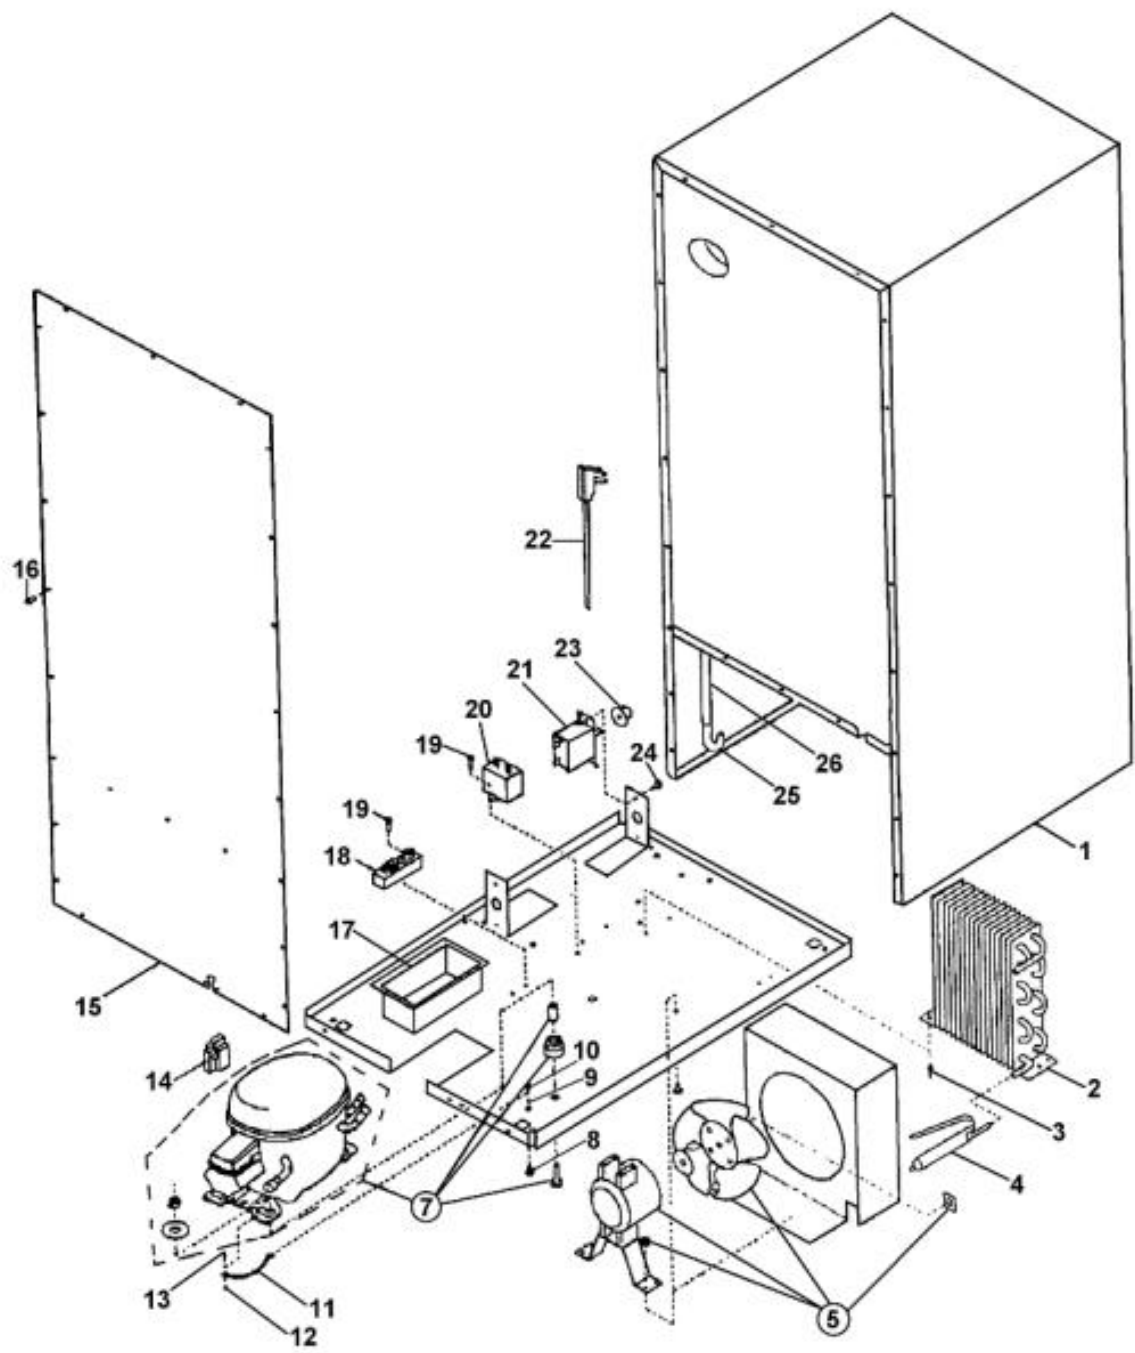

# *Functional Parts*

Ref #	Part Number	Qty.	Description
1	PW240012		RUN CAPACITOR (VUWC140) 42242061
2	PW240041		COMPRESSOR 15 (42242896)
3	PW240029		CONDENSER 42242893
4	PW240036		EVAPORATOR ASSEMBLY 42243577
5	PW300152		FAN MOTOR ASSY (VUIM150) 42244701
6	PW240039		LIGHT SWITCH - BLACK GRILLE
7	PW240016		ON / OFF SWITCH
8	PW240040		ON / OFF SWITCH
9	PW240007		PTC STARTER (VUWC140) 42242427
10	PW240033		SSAC CONTROL (AFTER 8/1/01)
11	PW240008		TERMINAL BLOCK VUWC140 42242407
12	PW240032		THERMOSTAT (BEFORE 8/1/01)