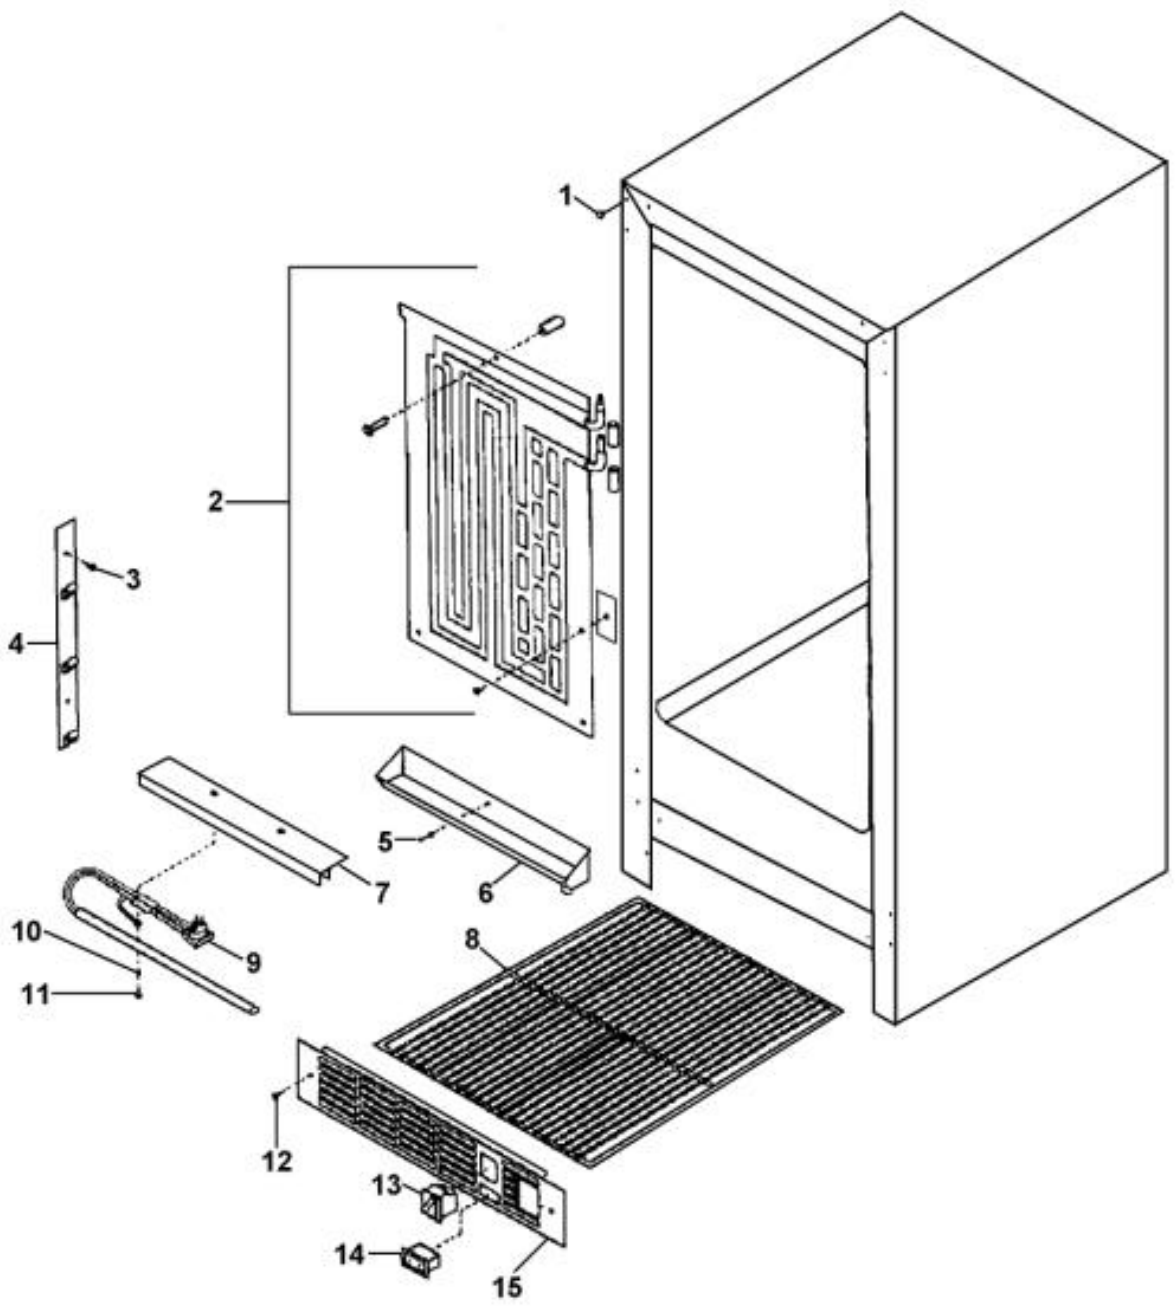

Ref #	Part Number	Qty.	Description
1	NOT REPLACABLE		LABEL
2	PW240029		CONDENSER 42242893
3	PW300141		POP RIVET, SS (VUIM150) 42243617
4	PW240030		DRIER (42242894)
5	PW300152		FAN MOTOR ASSY (VUIM150) 42244701
6	PW210024		FAN SHROUD
7	PW240041		COMPRESSOR 15 (42242896)
8	PW300168		CARRIAGE BOLT (VUIM150) 42243618
9	PW300143		LOCK WASHER (VUIM150) 42243619
10	PW300169		LOCK NUT
11	PW240031		GROUND WIRE COMPRESSOR (42243623)
12	PW200027		NO. 8 STAR WASHER
13	PW200028		HEX HEAD SCREW
14	PW240007		PTC STARTER (VUWC140) 42242427
15	PW210025		BACK PANEL (42242897)
16	PW200004		SCREW LENS COVER 42243354
17	PW210014		DRIP PAN ASSY. (VUWC140)X42242055
18	PW240008		TERMINAL BLOCK VUWC140 42242407
19	PW200029		SCREW
20	PW240012		RUN CAPACITOR (VUWC140) 42242061
21	PW240032		THERMOSTAT (BEFORE 8/1/01)
	PW240033		SSAC CONTROL (AFTER 8/1/01)
22	PW240034		POWER CORD VUWC150 (41006714)
23	PW230004		THERMOSTAT KNOB (VUWC140)X42241950
24	PW200002		SCREW 8204905
25	PW220009		DRAIN TUBE J-TRAP (42242901)
26	PW240035		DRAIN TUBE 41005383