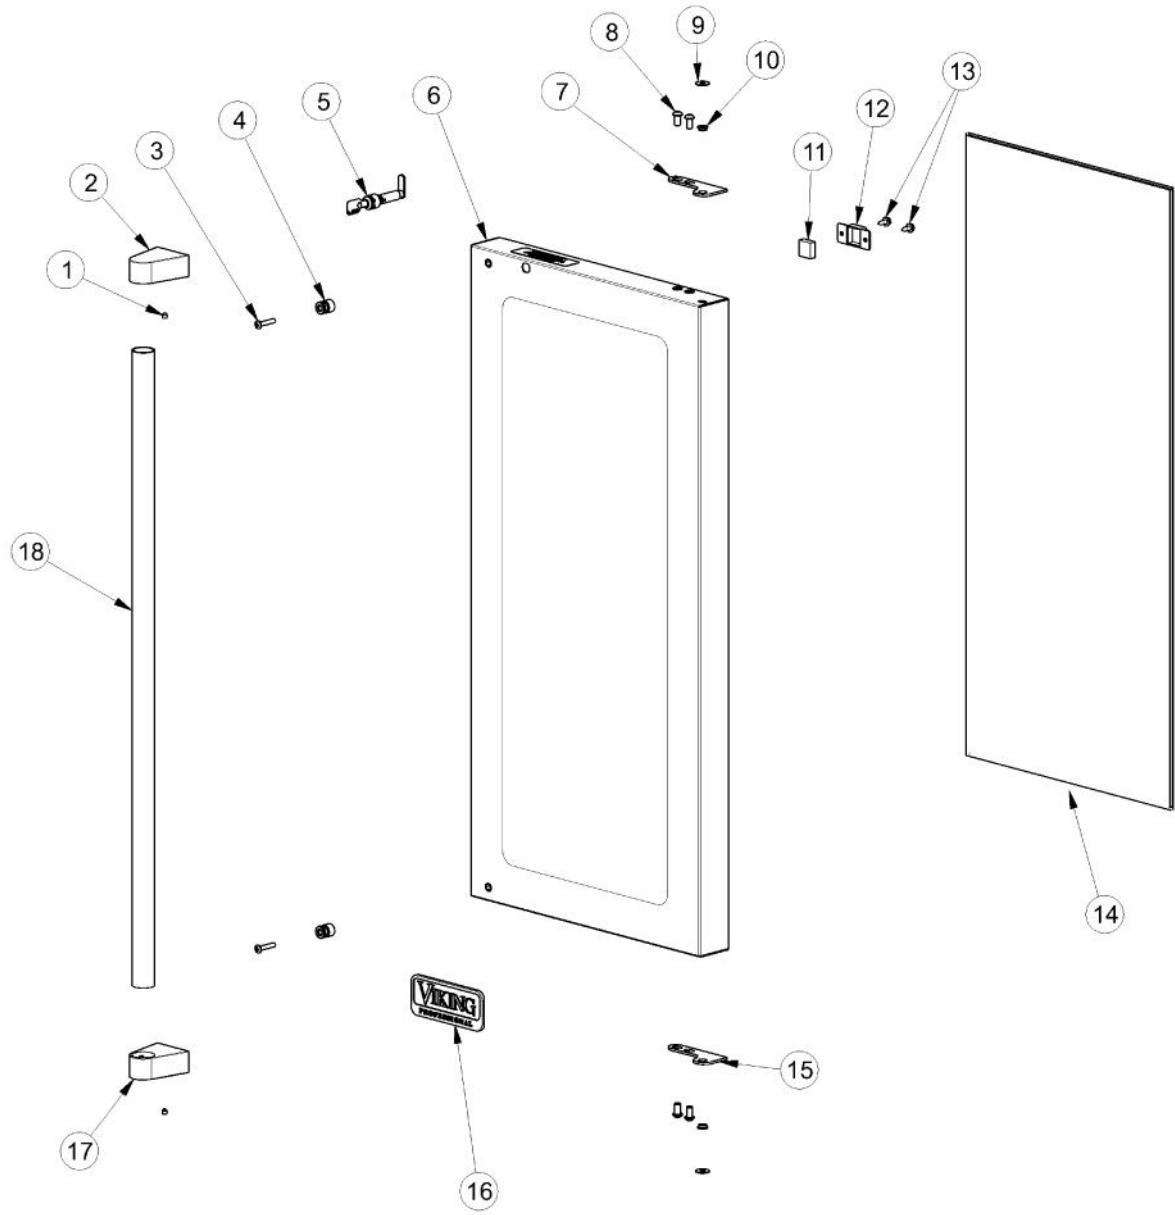

Ref #	Part Number	Qty.	Description
1	009644-000	2	SET SCREW
2	009669-000	1	END CAP W/SET SCREW
3	PW300163	2	SCREW (VUIM150) 42243357
4	009641-000	2	VIKING HANDLE STAND-OFF STUD
5	010215-000	1	LOCK, DOOR
6	010750-000	1	DOOR ASSEMBLY - RT, CLEAR GLASS W/LOCK
6	010016-000	1	DOOR ASSEMBLY - RH CLEAR GLASS
6	010751-000	1	DOOR ASSEMBLY - LT, CLEAR GLASS W/LOCK
6	010017-000	1	DOOR ASSEMBLY - LH CLEAR GLASS
6	010752-000	1	DOOR ASSEMBLY - RT, FLUTED GLASS W/LOCK
6	010018-000	1	DOOR ASSEMBLY - RH FLUTED GLASS
6	010753-000	1	DOOR ASSEMBLY - LT, FLUTED GLASS W/LOCK
6	010754-000	1	DOOR ASSEMBLY - LH FLUTED GLASS
7	009760-000	1	HINGE ADAPTER, TOP, SS
8	010212-000	4	SCREW, 1/4-20 SS
9	009761-000	2	WASHER, NYLON
10	009755-000	2	HINGE BUSHING
11	009759-000	1	DOOR SWITCH MAGNET
12	010216-000	1	DOOR SWITCH MAGNET RETAINER
13	010656-000	1	SCREW, NO.8 X 3/4 PH FLAT HEAD - BK
14	PW230119	1	DOOR GASKET (42243908)
15	009757-000	1	HINGE ADAPTER, BOTTOM, SS
16	PS100055	1	VIKING NAMEPLATE 142 WC (42242662)
17	010211-000	1	END CAP BOT W/SS
18	009519-000	1	HANDLE TUBE, SS