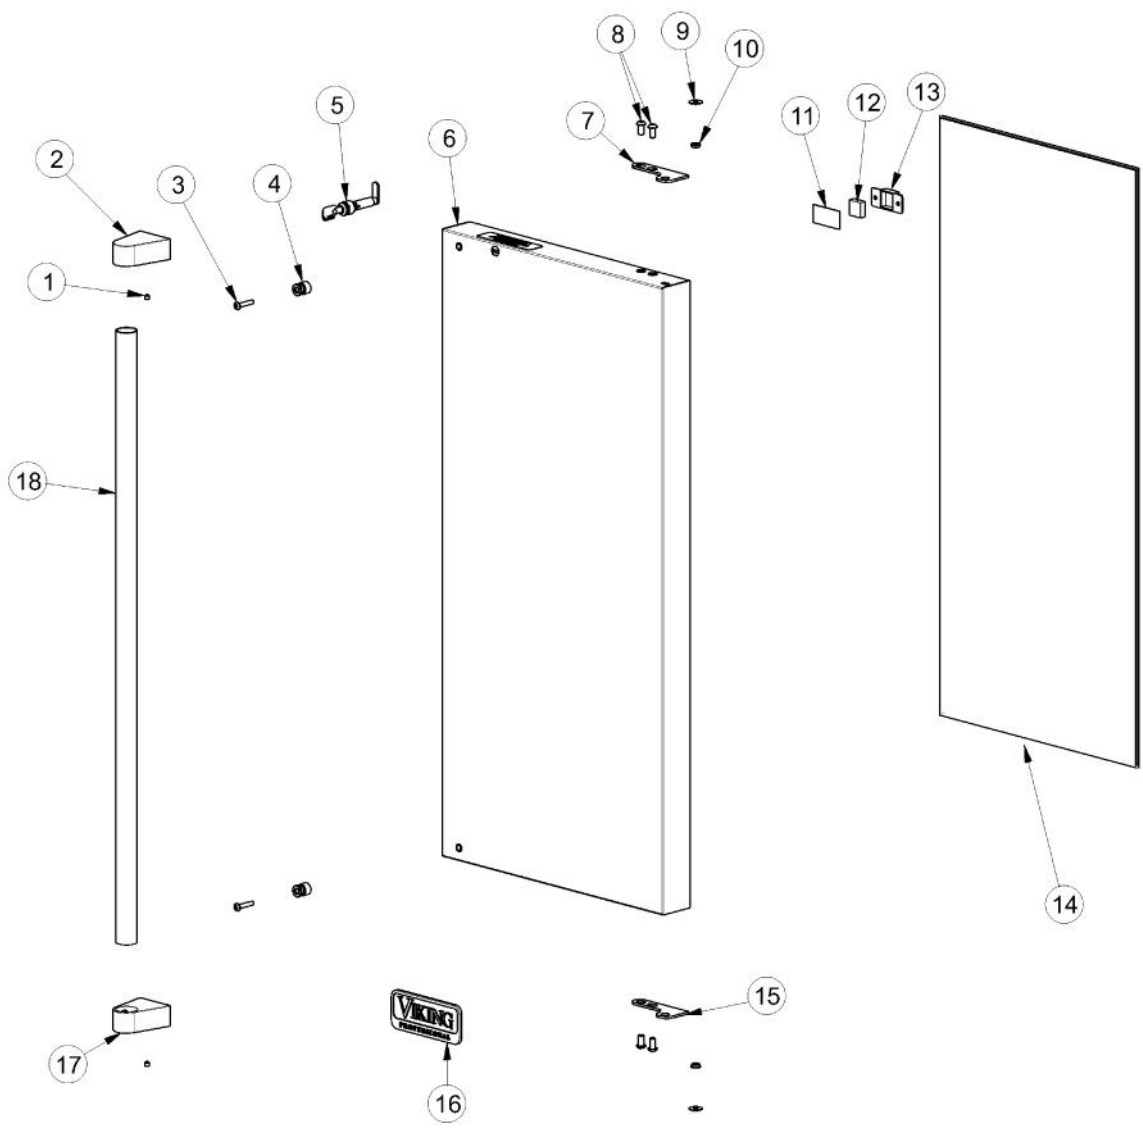

Ref #	Part Number	Qty.	Description
1	009924-000	2	WASHER HD SCREW - ZN
2	009486-000	2	NO.10 EXTERNAL TOOTH STAR WASHER, SS
3	028581-000	1	DISPLAY ASM BK, 15 WC GLASS DR.
3	028582-000		DISPLAY ASM BK, 15 WC SOLID DR.
4	010227-000	1	COMMUNICATION CABLE
5	010210-000	1	TEMP SENSOR
6	007640-000	2	PLASTIC WIRE CLIP
7	010220-000	1	DISPLAY TEMP SENSOR
8	010698-000	1	SCREW, NO.10 X .5 ZN

Ref #	Part Number	Qty.	Description
1	010769-000	1	LINER SHIELD - LH
2	010698-000	1	SCREW, NO.10 X .5 ZN
3	010228-000	6	BUSHING 2620
4	010226-000	6	CABINET SIDE, LH - BK
5	010039-000	36	RIVET, 1/8 STEEL
6	010242-000	1	SHELF SLIDE, RH - BL
7	010773-000	1	LINER SHIELD - RH
8	010235-000	6	SHELF SLIDED, RH - BK
9	010771-000	6	FRONT NATURAL WOOD
10	010232-000	6	SHELF SLIDE, LH - BK
11	010230-000	12	SCREW, NO.8 X 1/2 PH PAN HEAD
12	010770-000	6	SHELF RACK

Ref #	Part Number	Qty.	Description
1	009644-000	2	SET SCREW
2	009669-000	1	END CAP W/SET SCREW
3	PW300163	2	SCREW (VUIM150) 42243357
4	009641-000	2	VIKING HANDLE STAND-OFF STUD
5	010215-000	1	LOCK, DOOR
6	010750-000	1	DOOR ASSEMBLY - RT, CLEAR GLASS W/LOCK
6	010016-000	1	DOOR ASSEMBLY - RH CLEAR GLASS
6	010751-000	1	DOOR ASSEMBLY - LT, CLEAR GLASS W/LOCK
6	010017-000	1	DOOR ASSEMBLY - LH CLEAR GLASS
6	010752-000	1	DOOR ASSEMBLY - RT, FLUTED GLASS W/LOCK
6	010018-000	1	DOOR ASSEMBLY - RH FLUTED GLASS
6	010753-000	1	DOOR ASSEMBLY - LT, FLUTED GLASS W/LOCK
6	010754-000	1	DOOR ASSEMBLY - LH FLUTED GLASS
7	009760-000	1	HINGE ADAPTER, TOP, SS
8	010212-000	4	SCREW, 1/4-20 SS
9	009761-000	2	WASHER, NYLON
10	009755-000	2	HINGE BUSHING
11	009759-000	1	DOOR SWITCH MAGNET
12	010216-000	1	DOOR SWITCH MAGNET RETAINER
13	010656-000	1	SCREW, NO.8 X 3/4 PH FLAT HEAD - BK
14	PW230119	1	DOOR GASKET (42243908)
15	009757-000	1	HINGE ADAPTER, BOTTOM, SS
16	PS100055	1	VIKING NAMEPLATE 142 WC (42242662)
17	010211-000	1	END CAP BOT W/SS
18	009519-000	1	HANDLE TUBE, SS