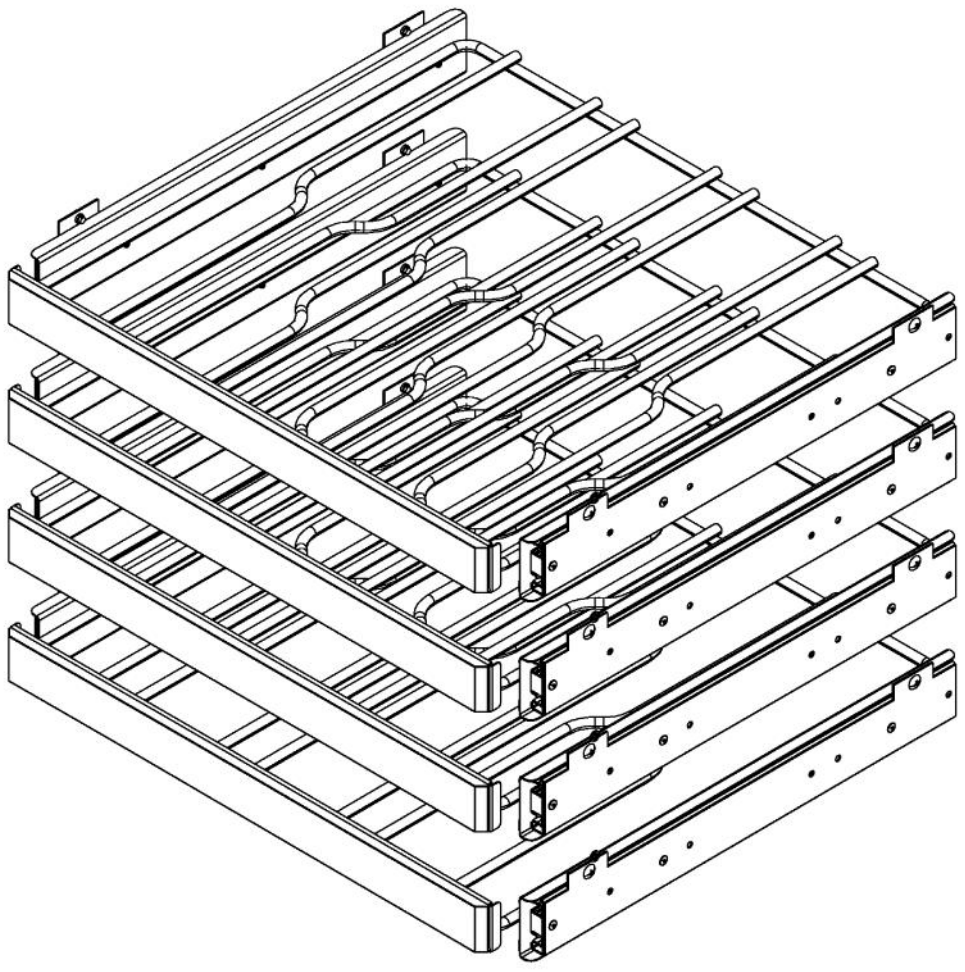

Ref #	Part Number	Qty.	Description
1	032969-000	1	RD-VK-24-L3, CLEAR GLASS W/SS BORDER DOOR PANEL A...
2	033020-000	1	HINGE KIT, LH
3	033017-000	1	HANDLE
4	033016-000	2	HANDLE END CAP
5	033018-000	4	SCREW, HANDLE MOUNTING
6	032972-000	1	DOOR GASKET, 24
7	033015-000	2	PLUNGER FASTENER
8	032973-000	1	PLUNGER BRACKET
NI	PE010184	1	NAMEPLATE LOGO PRO

Ref #	Part Number	Qty.	Description
1	033019-000	5	SHELF ASSEMBLY, 24
2	044590-000	5	24 WINE RACK FRONT

Ref #	Part Number	Qty.	Description
1	033033-000	4	LEVELLING LEG
2	033032-000	1	GRILLE ASSEMBLY, 24
3	033040-000	1	DOOR SWITCH
4	033041-000	1	CONDENSER
5	033024-000	2	FASTENER, CONTROL MOUNTING
6	033023-000	1	CONTROLLER FACE PLATE
7	033022-000	1	CONTROLLER ASSY
8	033026-000	1	LIGHT BULB
9	033027-000	1	LIGHT SOCKET
NI	033028-000	1	HARNESS, CONTROLLER
NI	033039-000	1	HARNESS, MACHINE COMPARTMENT
NI	033025-000	1	SENSOR