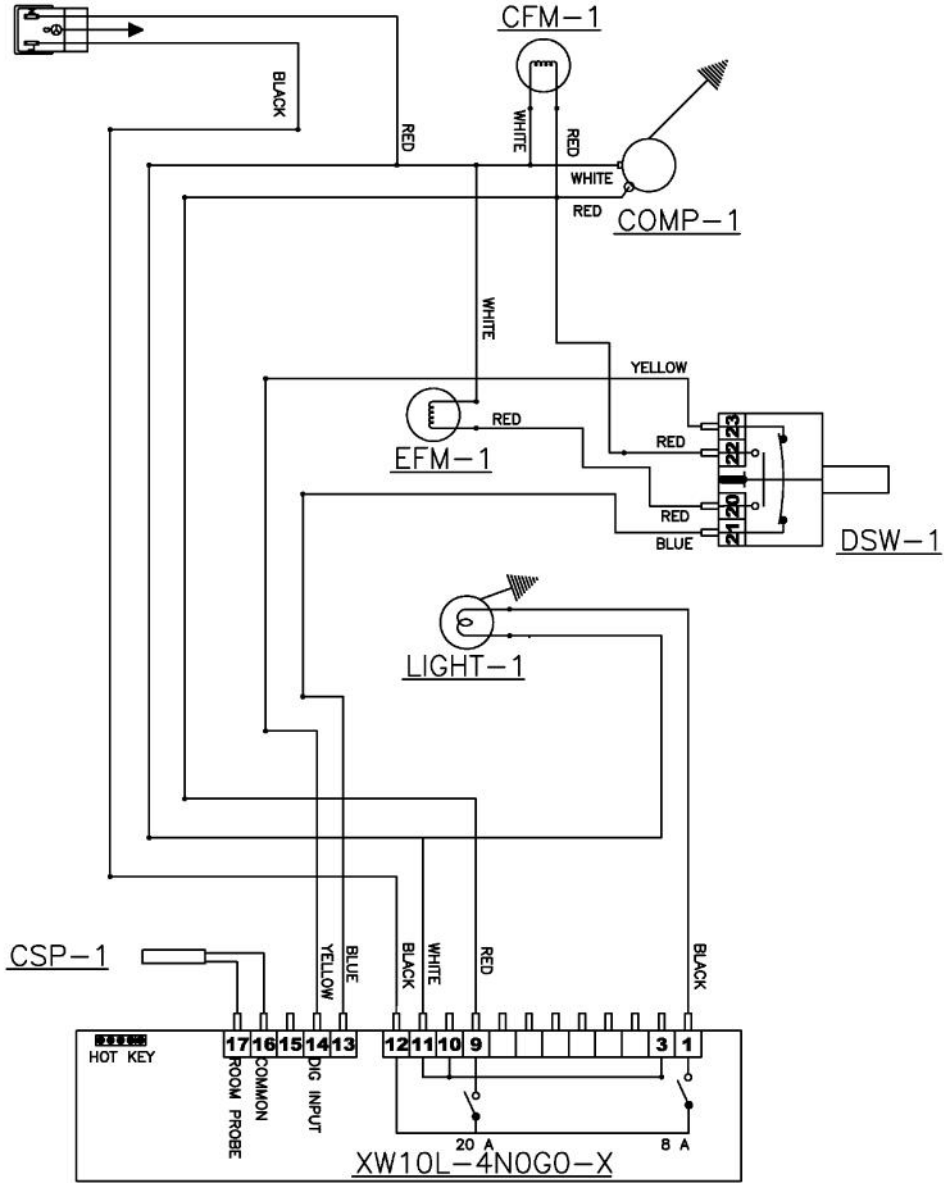

Ref #	Part Number	Qty.	Description
1	033029-000	1	EVAP ASSEMBLY
2	033030-000	1	FAN MOTOR
3	033030-000	1	FAN MOTOR
4	033034-000	1	COMPRESSOR KIT
5	033037-000	2	PROCESS TUBE
6	033035-000	1	DRIER
7	033036-000	1	COMP. START COMPONENTS
NI	033031-000	1	HARNESS, FAN MOTOR
NI	033042-000	1	POWER CORD

VIKING UC PRODUCT

- XW10L--REFRIGERATION SYSTEM CONTROLLER
- DSW-1--LIGHT AND EVAP FAN MOTOR DOOR SWITCH
- LIGHT 1--COMPARTMENT LIGHT
- EFM 1--EVAPORATOR FAN MOTOR
- CSP-1--REFRIGERATED COMPARTMENT 1 SENSOR PROBE
- CFM-1--CONDENSER FAN MOTOR