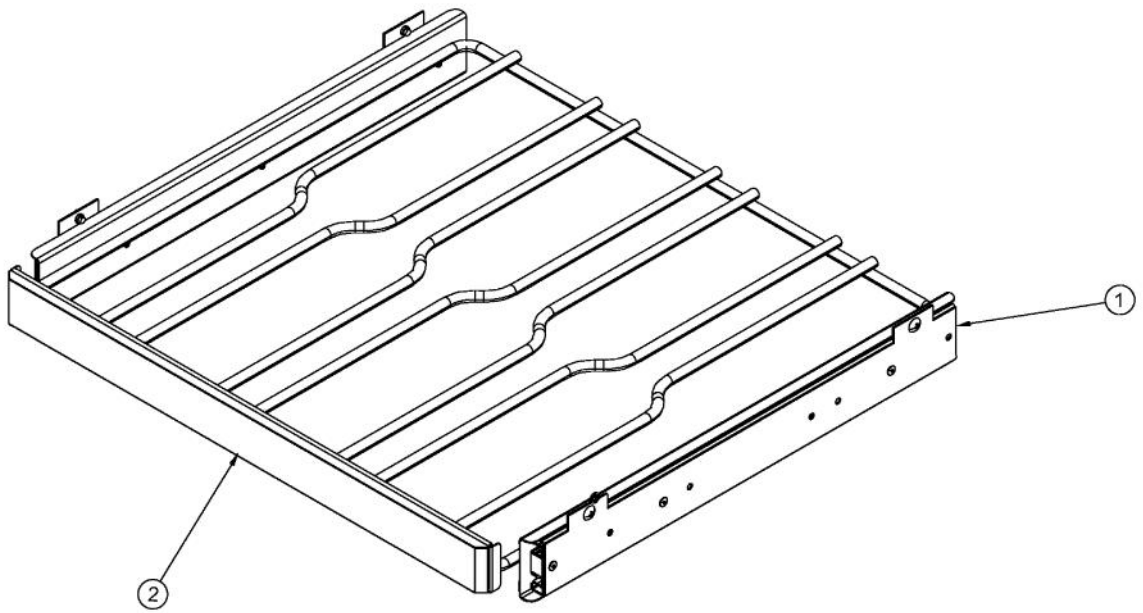

Ref #	Part Number	Qty.	Description
1	032969-000	1	RD-VK-24-L3, CLEAR GLASS W/SS BORDER DOOR PANEL A...
2	033020-000	1	HINGE KIT, LH
3	033017-000	1	HANDLE
4	033016-000	2	HANDLE END CAP
5	033018-000	4	SCREW, HANDLE MOUNTING
6	032972-000	1	DOOR GASKET, 24
7	033015-000	2	PLUNGER FASTENER
8	032973-000	1	PLUNGER BRACKET
NI	PE010184	1	NAMEPLATE LOGO PRO

Ref #	Part Number	Qty.	Description
1	033019-000	5	SHELF ASSEMBLY, 24
2	044590-000	5	24 WINE RACK FRONT

Ref #	Part Number	Qty.	Description
1	033033-000	4	LEVELLING LEG
2	033032-000	1	GRILLE ASSEMBLY, 24
3	033040-000	1	DOOR SWITCH
4	033041-000	1	CONDENSER
5	033024-000	2	FASTENER, CONTROL MOUNTING
6	033023-000	1	CONTROLLER FACE PLATE
7	033022-000	1	CONTROLLER ASSY
8	033026-000	1	LIGHT BULB
9	033027-000	1	LIGHT SOCKET
NI	033028-000	1	HARNESS, CONTROLLER
NI	033039-000	1	HARNESS, MACHINE COMPARTMENT
NI	033025-000	1	SENSOR