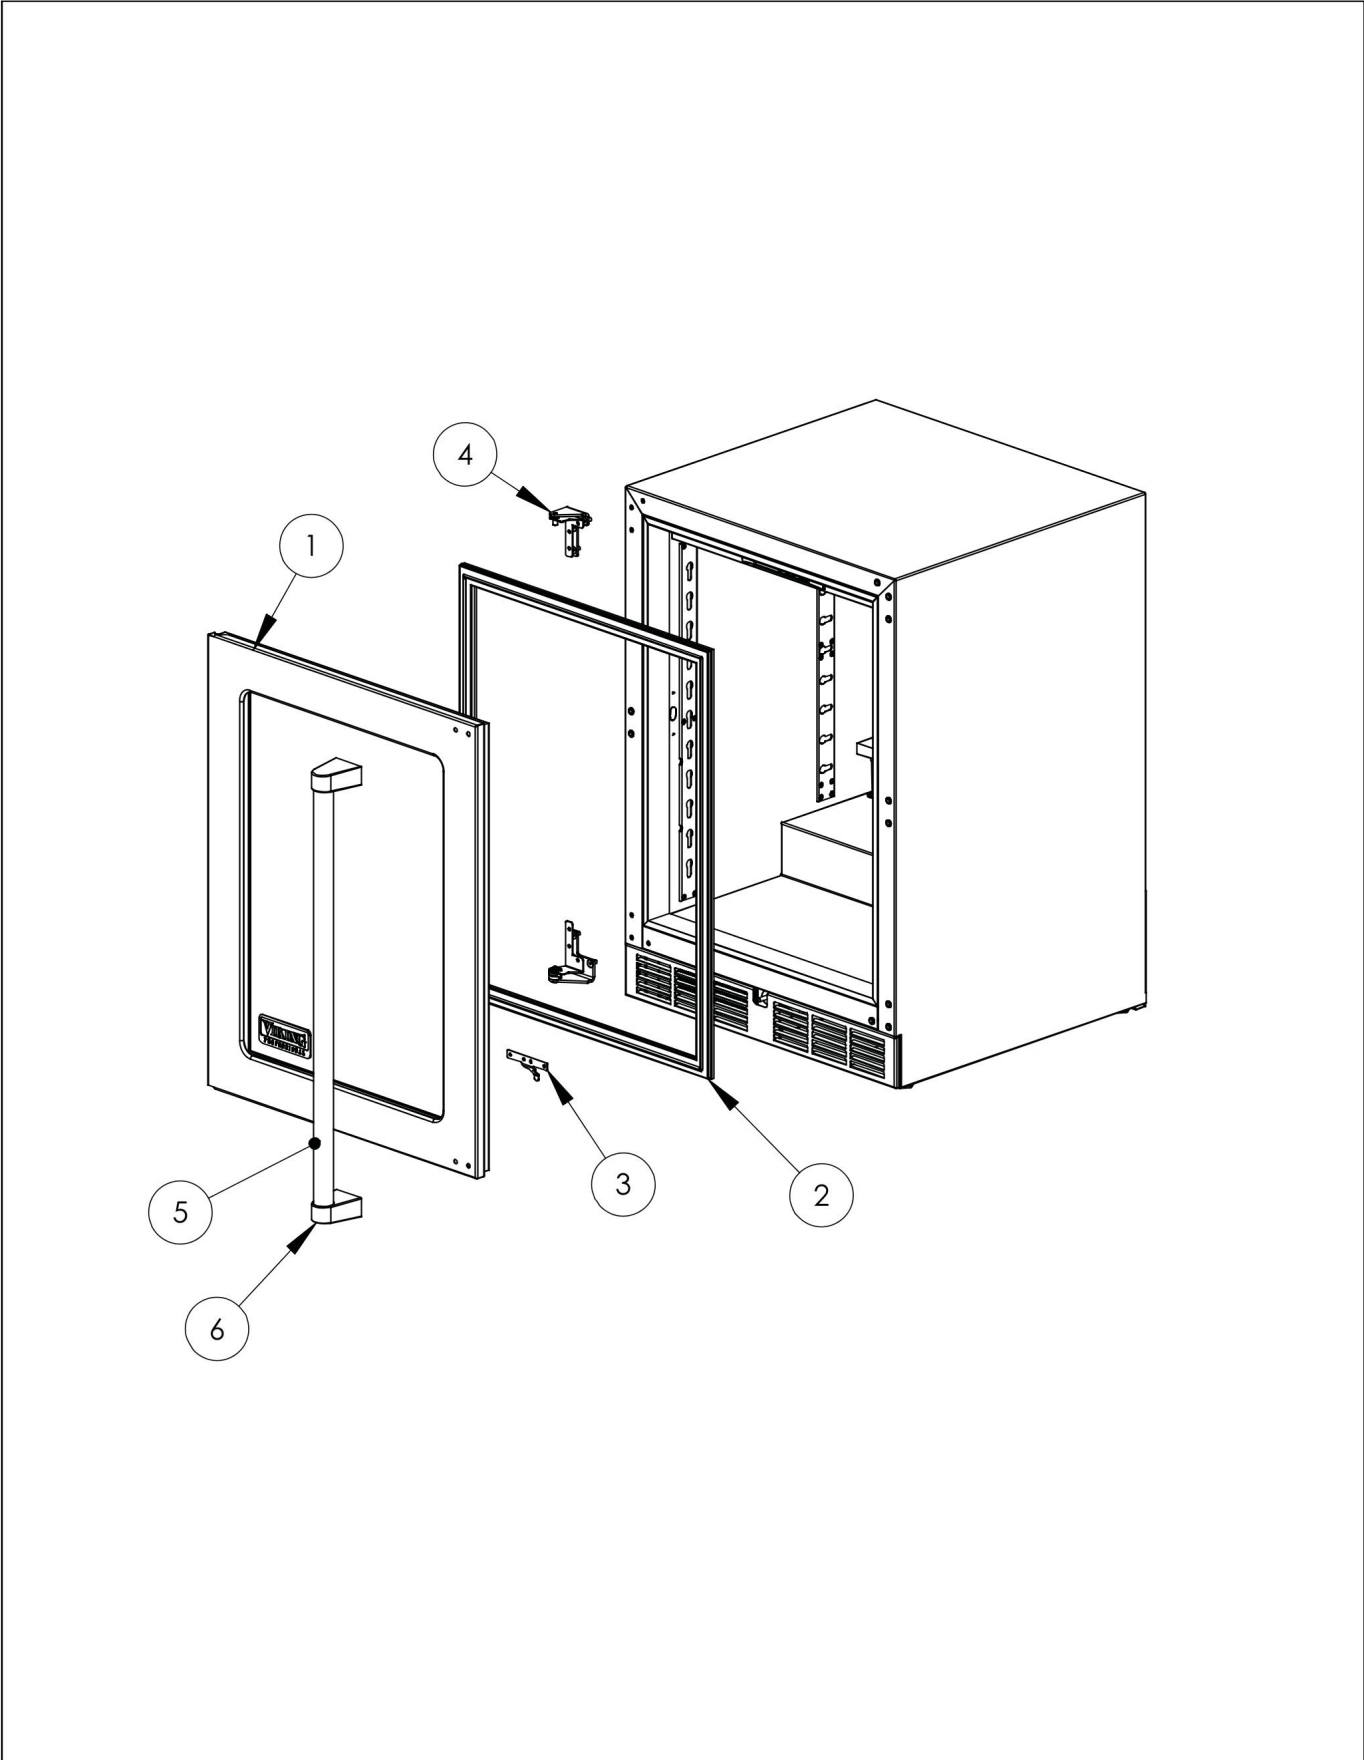

VWCI5240GLSS 24" WINE CELLAR

PARTS BREAKDOWN

VWC15240GLSS DOOR ASSY	3
VWC15240GLSS SHELF ASSY	4
VWCI5240GLSS INTERIOR COMPONENTS	5
VWCI5240GLSS REAR COMPONENTS	4
Appendix A:Pages Index	A
Appendix B:Parts Index	B

VWCI5240GLSS DOOR ASSY

Item	Part No.	Name	Qty	Uom	NOTES
1	032969-000	RD-VK-24-L3, CLEAR GLASS W/SS BORDER DOOR PANEL ASSY	1	EA	
2	032972-000	DOOR GASKET, 24"	1	EA	
3	054308-000	PLUNGER BRACKET	1	EA	
4	033020-000	HINGE KIT, LH	1	EA	
5	054310-000	HANDLE	1	EA	
6	054309-000	HANDLE END CAPS	2	EA	
NI	033018-000	SCREW, HANDLE MOUNTING	4	EA	

VWCI5240GLSS SHELF ASSY

Item	Part No.	Name	Qty	Uom	NOTES
1	033019-000	SHELF ASSEMBLY, 24"	5	EA	
2	044590-000	24" WINE RACK FRONT	5	EA	

VWCI5240GLSS INTERIOR COMPONENTS

Item	Part No.	Name	Qty	Uom	NOTES
1	057220-000	CONTROLLER ASSY	1	EA	
2	N/P	NOT FIELD REPLACEABLE		EA	
3	033025-000	SENSOR	1	EA	
4	054311-000	LED LIGHT BOARD	1	EA	
5	054316-000	LED & 24VDC FAN DRIVER	1	EA	
6	033028-000	HARNESS, CONTROLLER	1	EA	
7	033029-000	EVAP ASSEMBLY	1	EA	
8	054320-000	FAN MOTOR	1	EA	
9	N/P	NOT FIELD REPLACEABLE		EA	
10	N/P	NOT FIELD REPLACEABLE		EA	
11	N/P	NOT FIELD REPLACEABLE		EA	