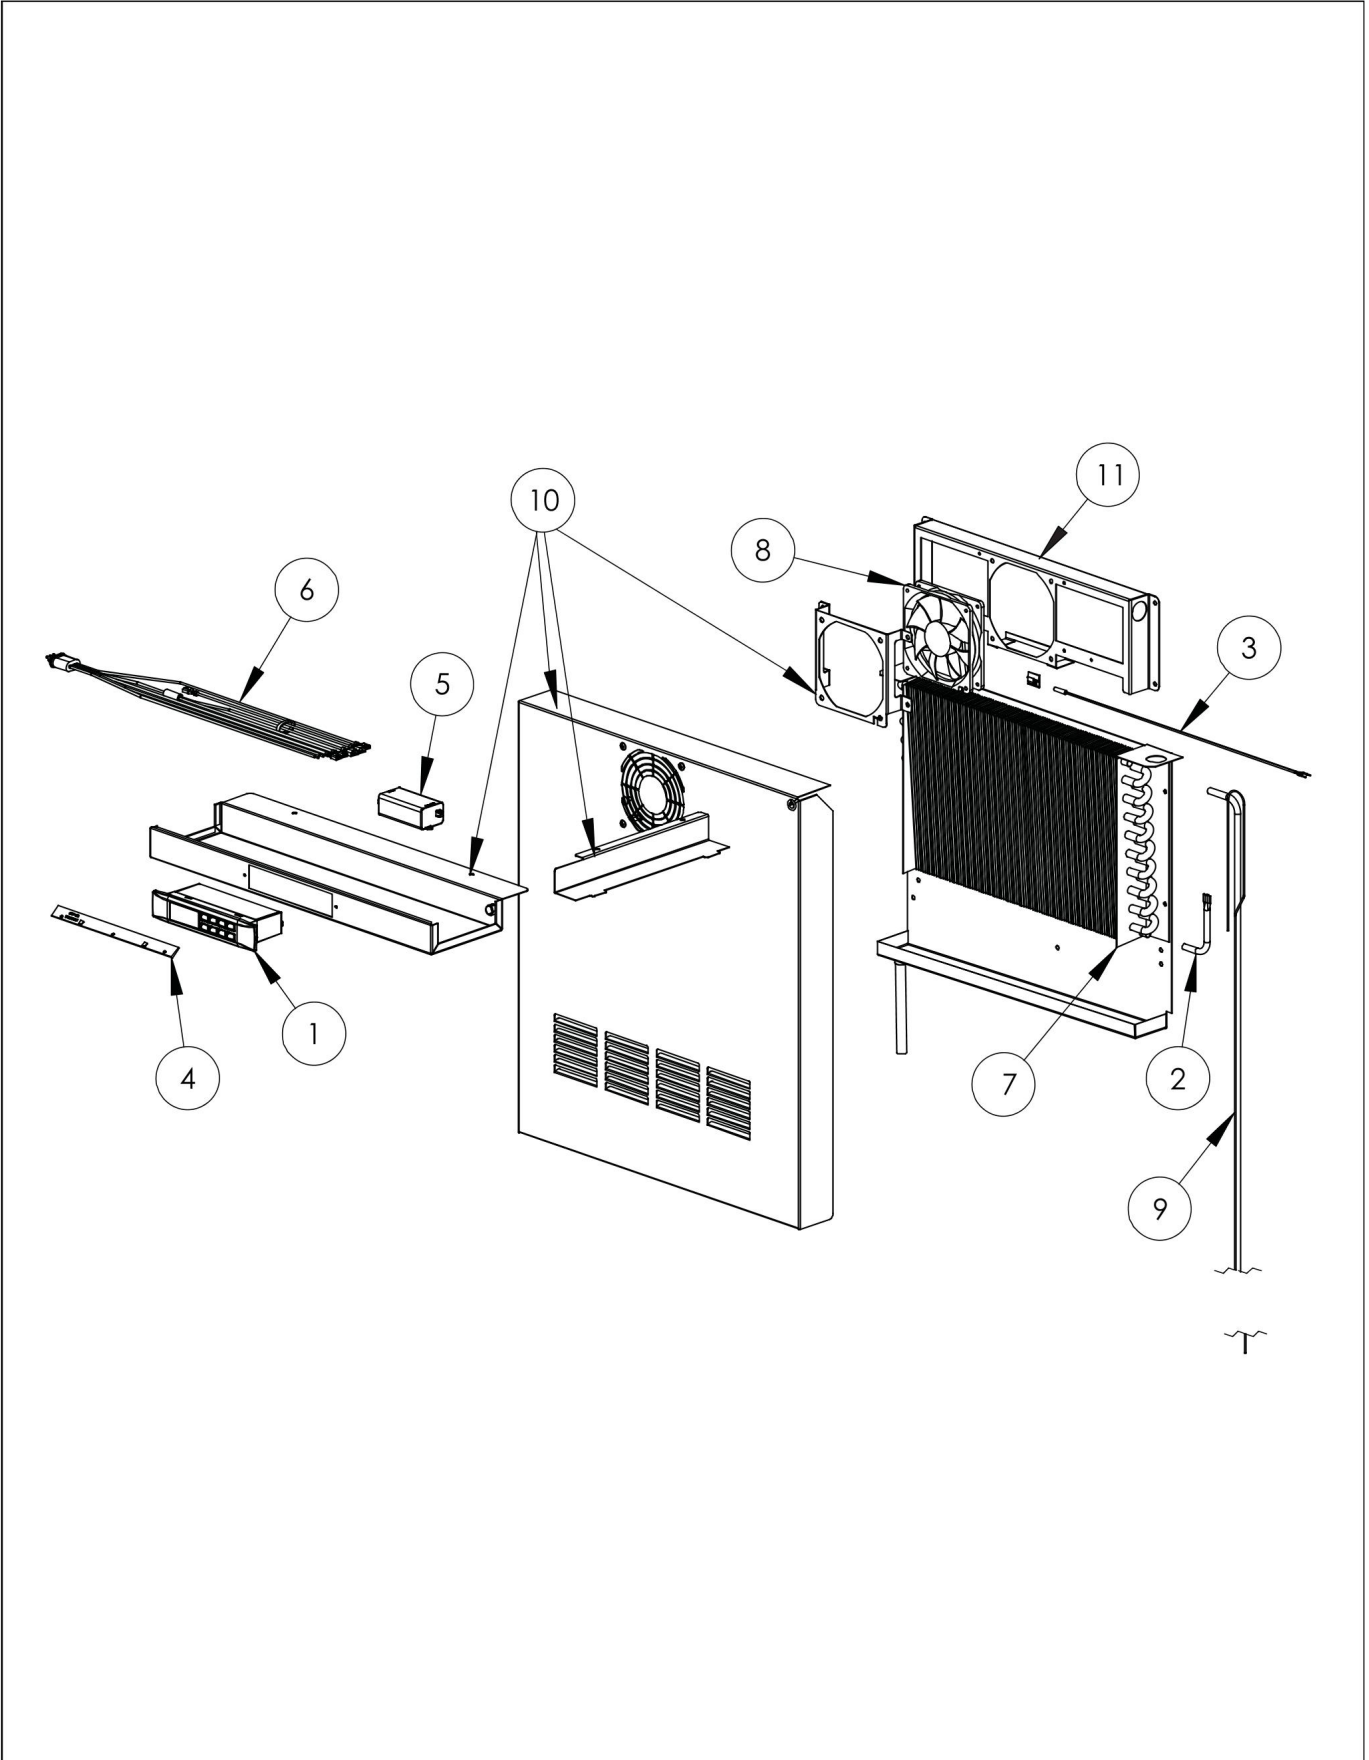

VWCI5240GLSS SHELF ASSY

Item	Part No.	Name	Qty	Uom	NOTES
1	033019-000	SHELF ASSEMBLY, 24"	5	EA	
2	044590-000	24" WINE RACK FRONT	5	EA	

VWCI5240GLSS INTERIOR COMPONENTS

Item	Part No.	Name	Qty	Uom	NOTES
1	057220-000	CONTROLLER ASSY	1	EA	
2	N/P	NOT FIELD REPLACEABLE		EA	
3	033025-000	SENSOR	1	EA	
4	054311-000	LED LIGHT BOARD	1	EA	
5	054316-000	LED & 24VDC FAN DRIVER	1	EA	
6	033028-000	HARNESS, CONTROLLER	1	EA	
7	033029-000	EVAP ASSEMBLY	1	EA	
8	054320-000	FAN MOTOR	1	EA	
9	N/P	NOT FIELD REPLACEABLE		EA	
10	N/P	NOT FIELD REPLACEABLE		EA	
11	N/P	NOT FIELD REPLACEABLE		EA	

VWCI5240GLSS REAR COMPONENTS

Item	Part No.	Name	Qty	Uom	NOTES
1	033041-000	CONDENSER	1	EA	
NI	072802-000	TUBE, CONDENSER OUTLET	1	EA	
Not Shown	NOTE	(FROM CONDENSER OUTLET TO DRIER)		EA	
2	054320-000	FAN MOTOR	1	EA	
3	054316-000	LED & 24VDC FAN DRIVER	1	EA	
4	054315-000	FAN MOTOR WIRE HARNESS	1	EA	
5	033032-000	GRILLE ASSEMBLY, 24"	1	EA	
6	033033-000	LEVELLING LEG	2	EA	
7	055460-000	ANTI TIP BRACKET	2	EA	Not available online / Call for pricing and availability
8	054321-000	MACHINE COMPARTMENT WIRE HARNESS	1	EA	
9	033040-000	DOOR SWITCH	1	EA	
10	033042-000	POWER CORD	1	EA	
11	033035-000	DRIER	1	EA	
12	054318-000	COMPRESSOR START COMPONENTS	1	EA	
13	054319-000	BALE STRAP	1	EA	
14	N/P	NOT FIELD REPLACEABLE		EA	
15	N/P	NOT FIELD REPLACEABLE		EA	
16	054317-000	COMPRESSOR KIT PARTS GROUP	1	EA	
NI	072353-000	DISCHARGE TUBE	1	EA	
NI	072803-000	TUBE, DISCHARGE, CONNECTOR	1	EA	