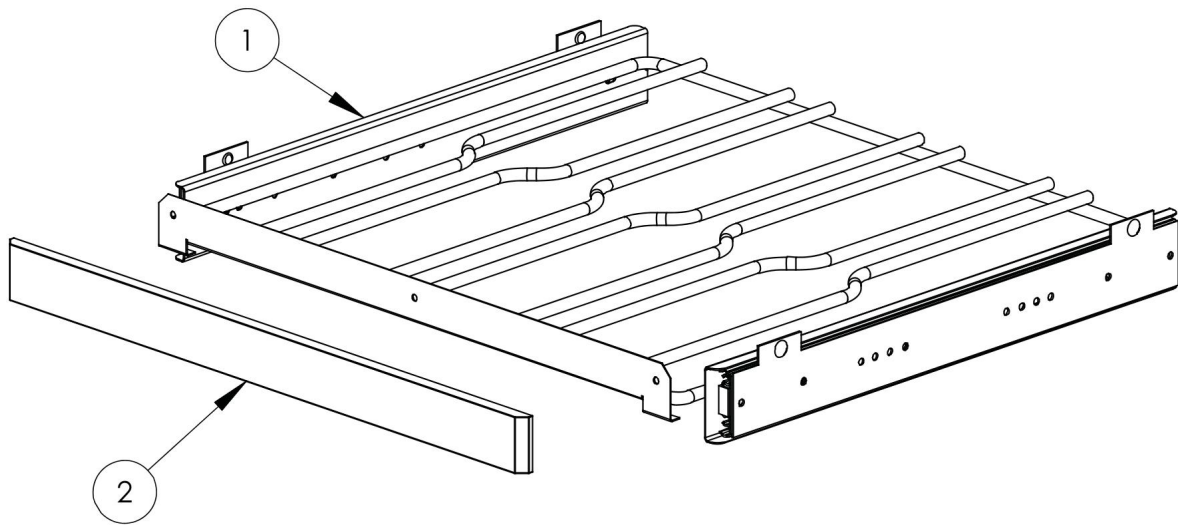

VWCI5240GLSS 24" WINE CELLAR

PARTS BREAKDOWN

VWC15240GLSS DOOR ASSY	3
VWC15240GLSS SHELF ASSY	4
VWCI5240GLSS INTERIOR COMPONENTS	5
VWCI5240GLSS REAR COMPONENTS	4
Appendix A:Pages Index	A
Appendix B:Parts Index	B

VWCI5240GLSS DOOR ASSY

Item	Part No.	Name	Qty	Uom	NOTES
1	032969-000	RD-VK-24-L3, CLEAR GLASS W/SS BORDER DOOR PANEL ASSY	1	EA	
2	032972-000	DOOR GASKET, 24"	1	EA	
3	054308-000	PLUNGER BRACKET	1	EA	
4	033020-000	HINGE KIT, LH	1	EA	
5	054310-000	HANDLE	1	EA	
6	054309-000	HANDLE END CAPS	2	EA	
NI	033018-000	SCREW, HANDLE MOUNTING	4	EA	

VWCI5240GLSS SHELF ASSY

Item	Part No.	Name	Qty	Uom	NOTES
1	033019-000	SHELF ASSEMBLY, 24"	5	EA	
2	044590-000	24" WINE RACK FRONT	5	EA	

VWCI5240GLSS INTERIOR COMPONENTS

Item	Part No.	Name	Qty	Uom	NOTES
1	057220-000	CONTROLLER ASSY	1	EA	
2	N/P	NOT FIELD REPLACEABLE		EA	
3	033025-000	SENSOR	1	EA	
4	054311-000	LED LIGHT BOARD	1	EA	
5	054316-000	LED & 24VDC FAN DRIVER	1	EA	
6	033028-000	HARNESS, CONTROLLER	1	EA	
7	033029-000	EVAP ASSEMBLY	1	EA	
8	054320-000	FAN MOTOR	1	EA	
9	N/P	NOT FIELD REPLACEABLE		EA	
10	N/P	NOT FIELD REPLACEABLE		EA	
11	N/P	NOT FIELD REPLACEABLE		EA	