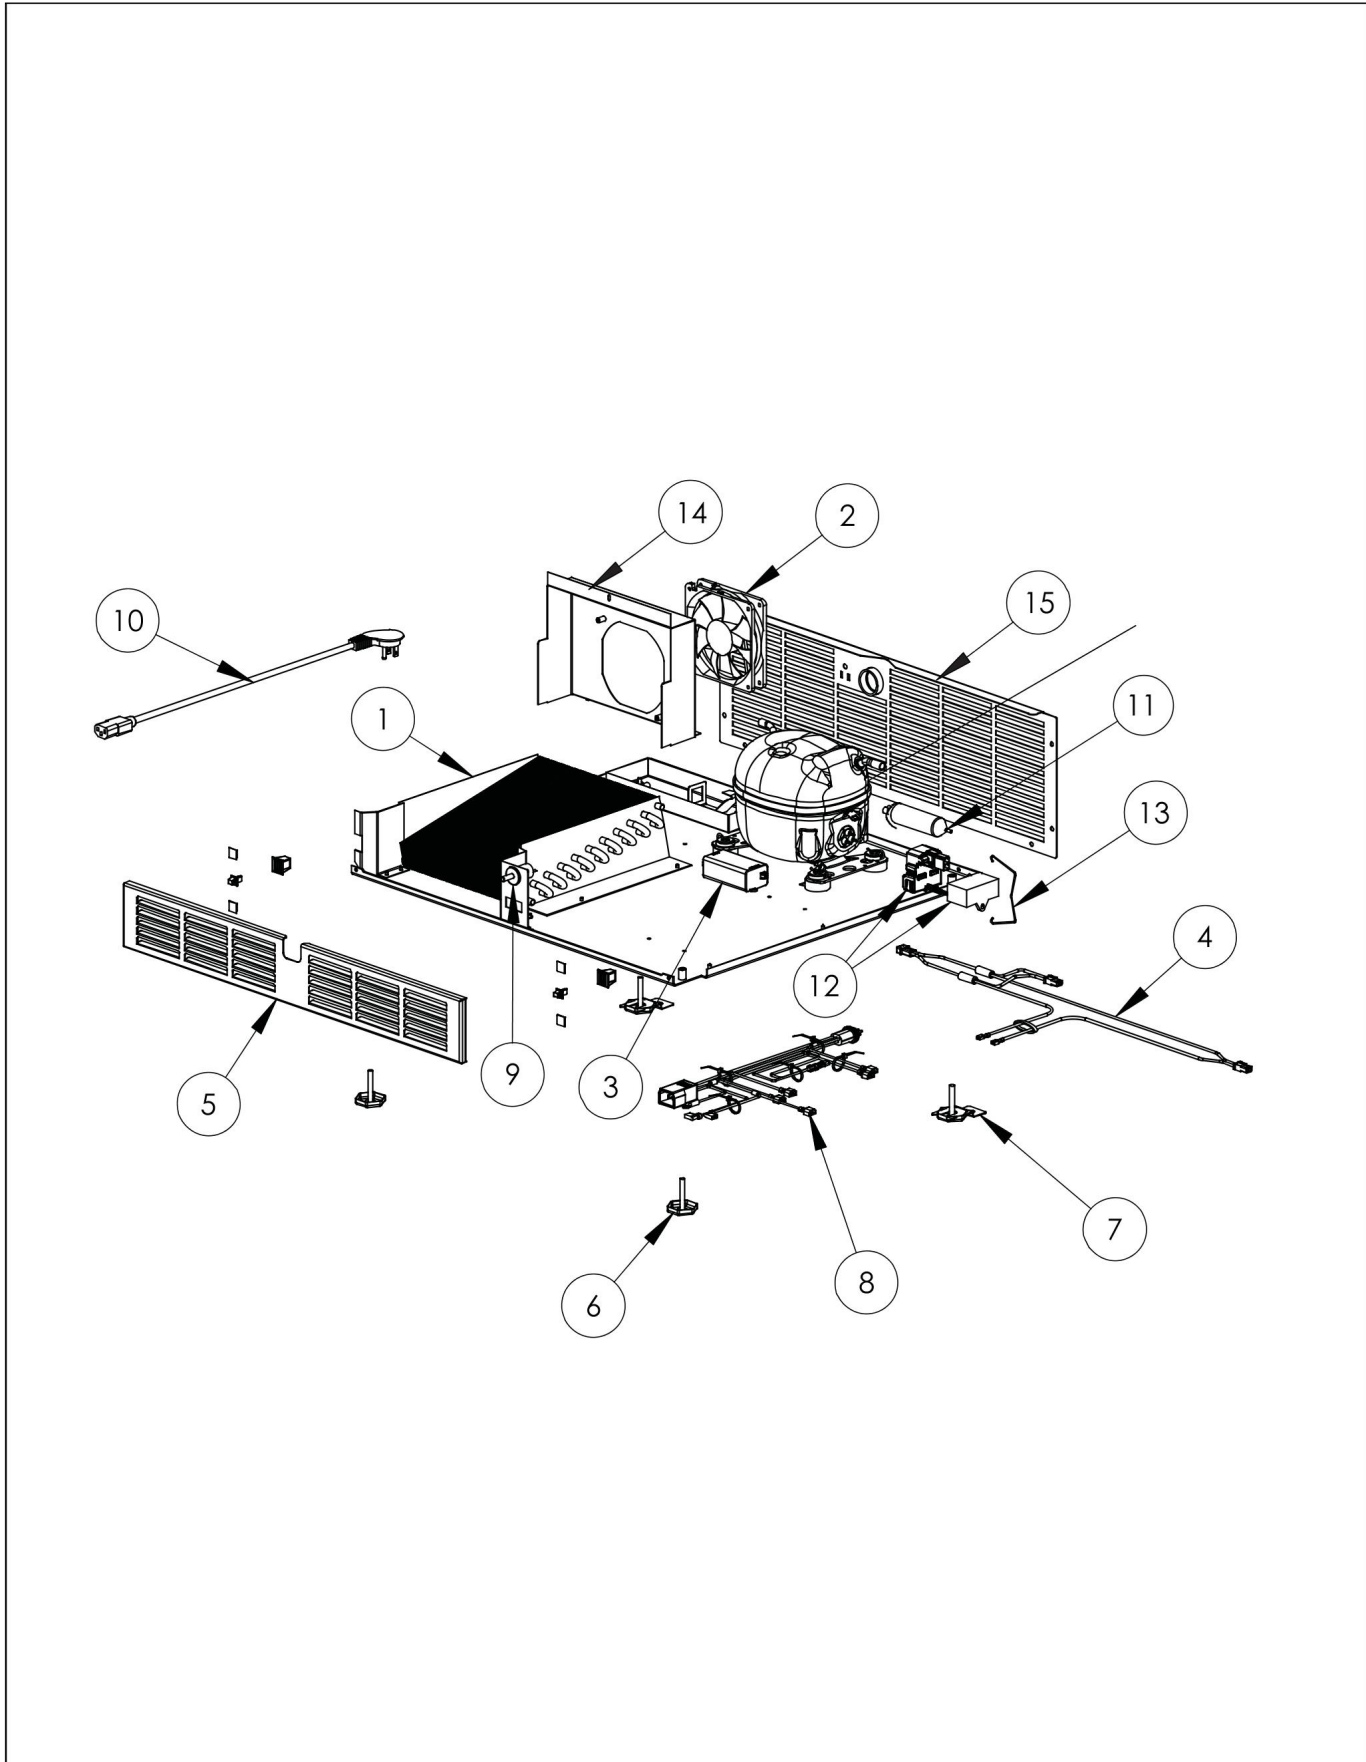

VWCI5240GLSS SHELF ASSY

Item	Part No.	Name	Qty	Uom	NOTES
1	033019-000	SHELF ASSEMBLY, 24"	5	EA	
2	044590-000	24" WINE RACK FRONT	5	EA	

VWCI5240GLSS INTERIOR COMPONENTS

Item	Part No.	Name	Qty	Uom	NOTES
1	057220-000	CONTROLLER ASSY	1	EA	
2	N/P	NOT FIELD REPLACEABLE		EA	
3	033025-000	SENSOR	1	EA	
4	054311-000	LED LIGHT BOARD	1	EA	
5	054316-000	LED & 24VDC FAN DRIVER	1	EA	
6	033028-000	HARNESS, CONTROLLER	1	EA	
7	033029-000	EVAP ASSEMBLY	1	EA	
8	054320-000	FAN MOTOR	1	EA	
9	N/P	NOT FIELD REPLACEABLE		EA	
10	N/P	NOT FIELD REPLACEABLE		EA	
11	N/P	NOT FIELD REPLACEABLE		EA	

VWCI5240GLSS REAR COMPONENTS

Item	Part No.	Name	Qty	Uom	NOTES
1	033041-000	CONDENSER	1	EA	
NI	072802-000	TUBE, CONDENSER OUTLET	1	EA	
Not Shown	NOTE	(FROM CONDENSER OUTLET TO DRIER)		EA	
2	054320-000	FAN MOTOR	1	EA	
3	054316-000	LED & 24VDC FAN DRIVER	1	EA	
4	054315-000	FAN MOTOR WIRE HARNESS	1	EA	
5	033032-000	GRILLE ASSEMBLY, 24"	1	EA	
6	033033-000	LEVELLING LEG	2	EA	
7	055460-000	ANTI TIP BRACKET	2	EA	Not available online / Call for pricing and availability
8	054321-000	MACHINE COMPARTMENT WIRE HARNESS	1	EA	
9	033040-000	DOOR SWITCH	1	EA	
10	033042-000	POWER CORD	1	EA	
11	033035-000	DRIER	1	EA	
12	054318-000	COMPRESSOR START COMPONENTS	1	EA	
13	054319-000	BALE STRAP	1	EA	
14	N/P	NOT FIELD REPLACEABLE		EA	
15	N/P	NOT FIELD REPLACEABLE		EA	
16	054317-000	COMPRESSOR KIT PARTS GROUP	1	EA	
NI	072353-000	DISCHARGE TUBE	1	EA	
NI	072803-000	TUBE, DISCHARGE, CONNECTOR	1	EA	