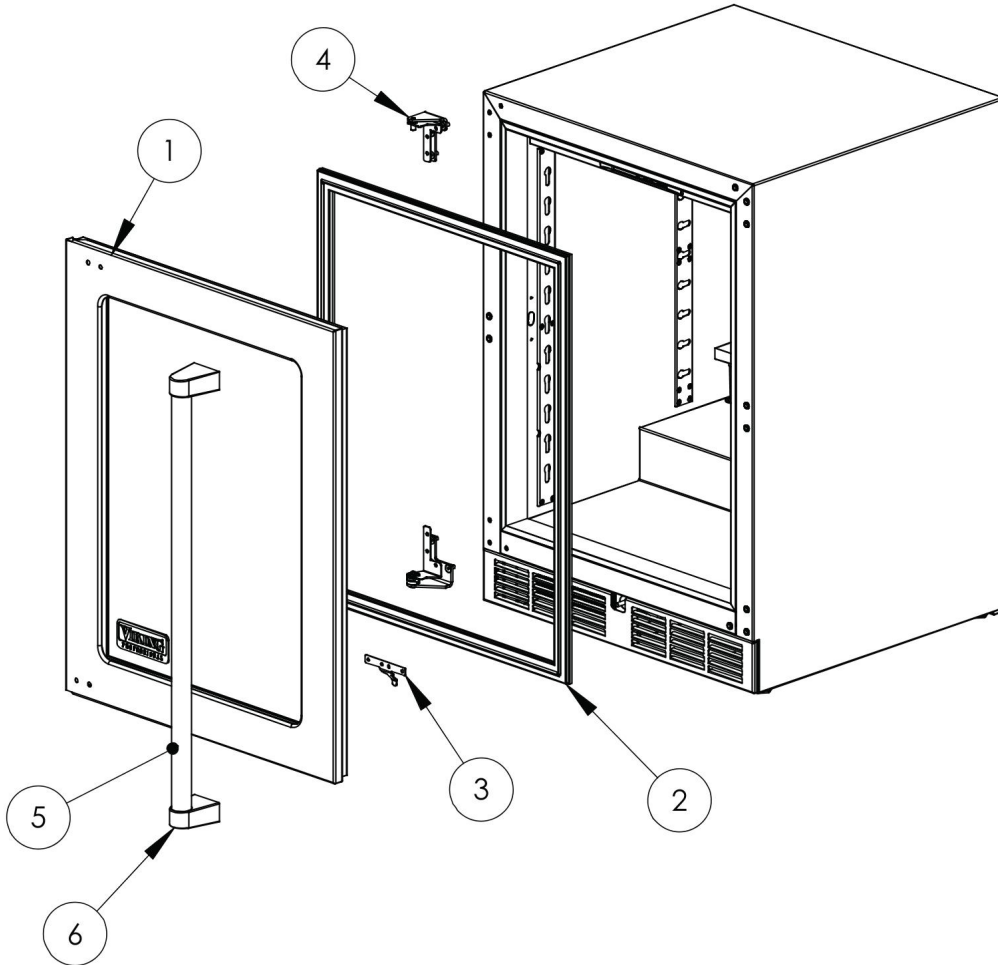

VWCI5240GRSS 24" WINE CELLAR

PARTS BREAKDOWN

VWC15240GRSS DOOR ASSY	3
VWC15240GRSS SHELF ASSY	4
VWCI5240GRSS INTERIOR COMPONENTS	5
VWCI5240GRSS REAR COMPONENTS	4
Appendix A:Pages Index	A
Appendix B:Parts Index	B

VWCI5240GRSS DOOR ASSY

DOOR ASSEMBLY

VWCI5240GRSS 24" WINE CE

Item	Part No.	Name	Qty	Uom	NOTES
1	032971-000	RD-VK-24-R3 CLEAR GLASS W/SS BORDER DOOR PANEL ASSY	1	EA	
2	032972-000	DOOR GASKET, 24"	1	EA	
3	054308-000	PLUNGER BRACKET	1	EA	
4	033021-000	HINGE KIT, RH	1	EA	
5	054310-000	HANDLE	1	EA	
6	054309-000	HANDLE END CAPS	2	EA	
NI	033018-000	SCREW, HANDLE MOUNTING	4	EA	

VWCI5240GRSS SHELF ASSY

VWCI5240GRSS 24" WINE CE

Item	Part No.	Name	Qty	Uom	NOTES
1	033019-000	SHELF ASSEMBLY, 24"	5	EA	
2	044590-000	24" WINE RACK FRONT	5	EA	

VWCI5240GRSS INTERIOR COMPONENTS

Item	Part No.	Name	Qty	Uom	NOTES
1	057220-000	CONTROLLER ASSY	1	EA	
2	N/P	NOT FIELD REPLACEABLE		EA	
3	033025-000	SENSOR	1	EA	
4	054311-000	LED LIGHT BOARD	1	EA	
5	054316-000	LED & 24VDC FAN DRIVER	1	EA	
6	033028-000	HARNESS, CONTROLLER	1	EA	
7	033029-000	EVAP ASSEMBLY	1	EA	
8	054320-000	FAN MOTOR	1	EA	
9	N/P	NOT FIELD REPLACEABLE		EA	
10	N/P	NOT FIELD REPLACEABLE		EA	
11	N/P	NOT FIELD REPLACEABLE		EA	