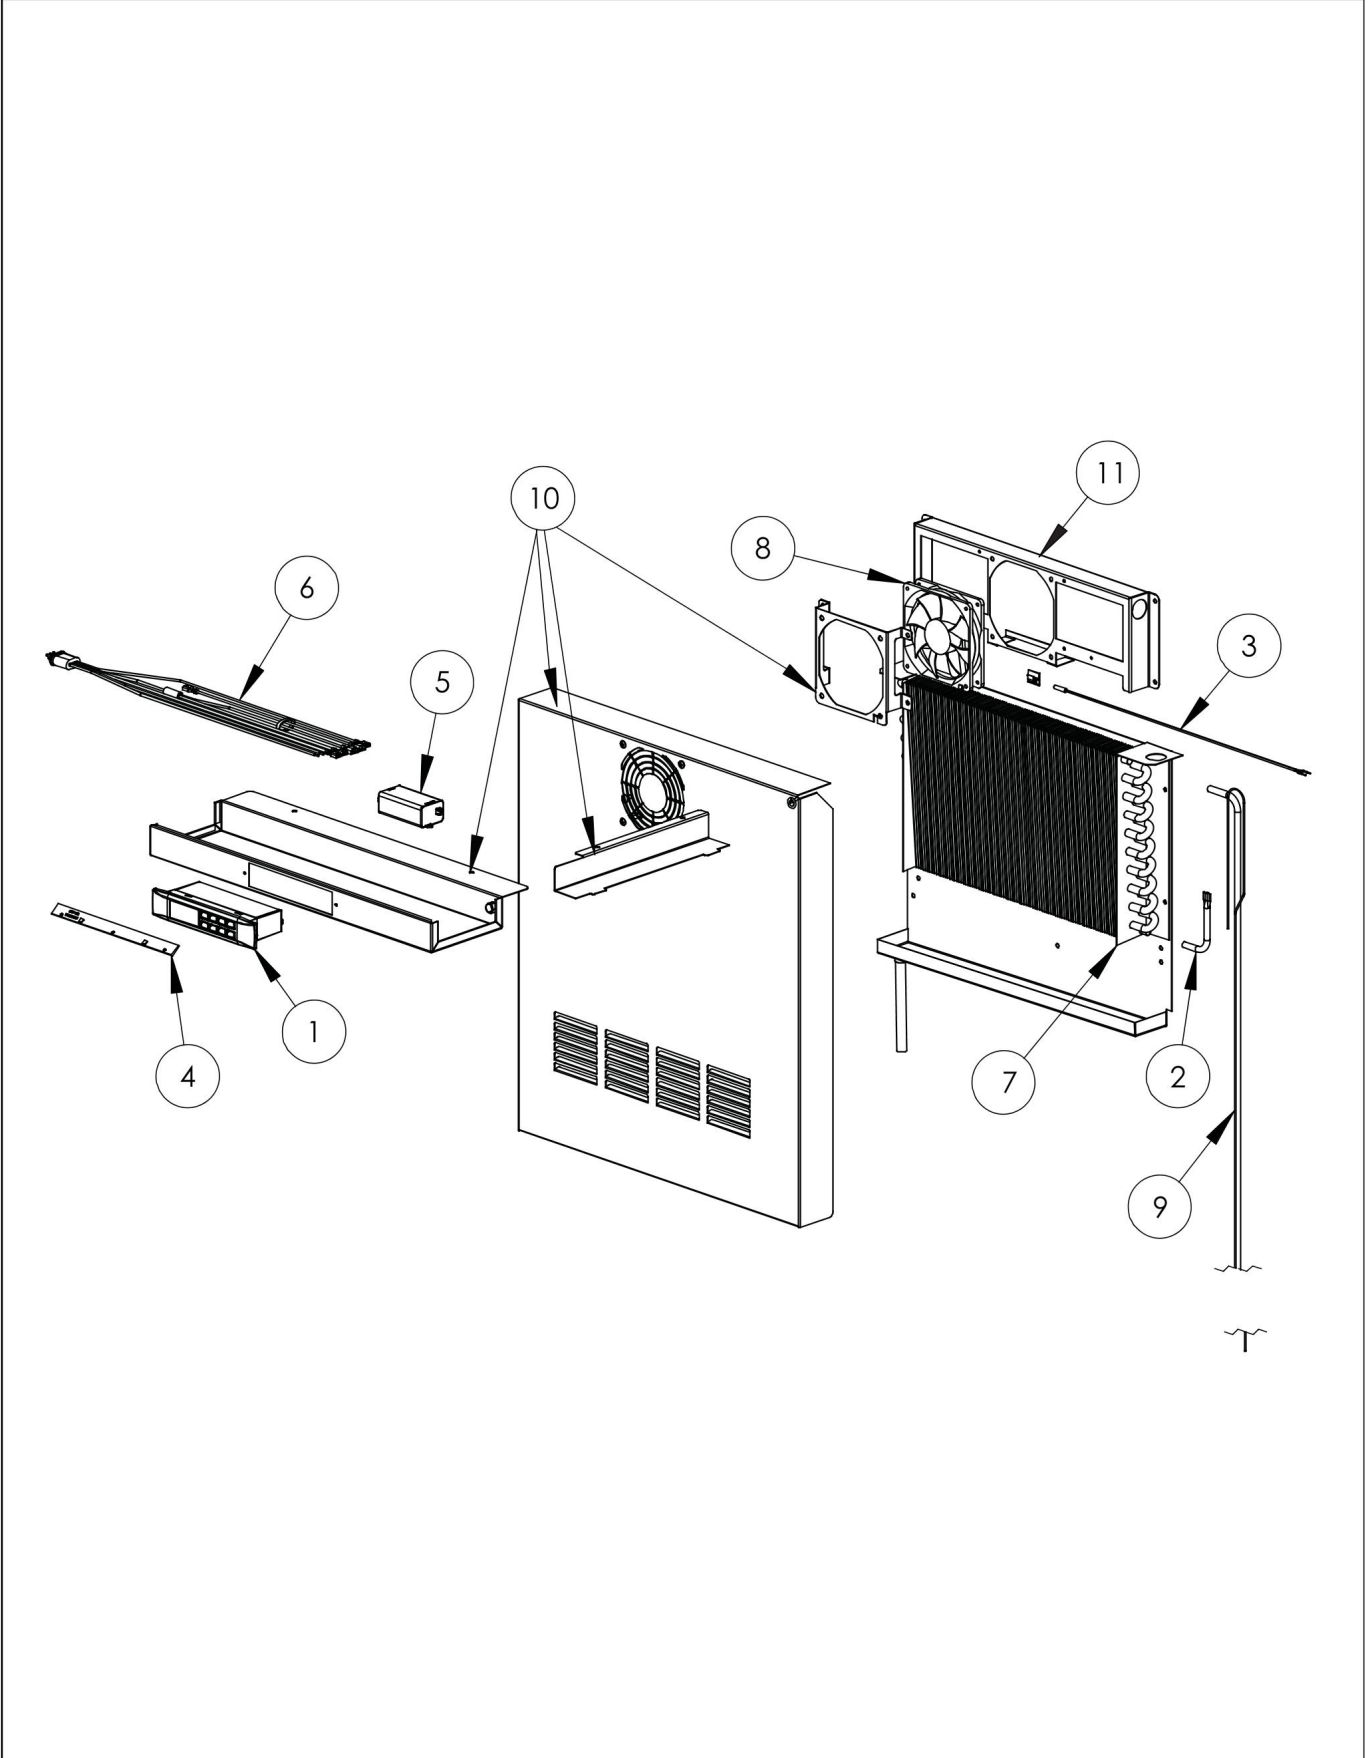

VWCI5240GRSS DOOR ASSY

DOOR ASSEMBLY

VWCI5240GRSS 24" WINE CE

Item	Part No.	Name	Qty	Uom	NOTES
1	032971-000	RD-VK-24-R3 CLEAR GLASS W/SS BORDER DOOR PANEL ASSY	1	EA	
2	032972-000	DOOR GASKET, 24"	1	EA	
3	054308-000	PLUNGER BRACKET	1	EA	
4	033021-000	HINGE KIT, RH	1	EA	
5	054310-000	HANDLE	1	EA	
6	054309-000	HANDLE END CAPS	2	EA	
NI	033018-000	SCREW, HANDLE MOUNTING	4	EA	

VWCI5240GRSS SHELF ASSY

VWCI5240GRSS 24" WINE CE

Item	Part No.	Name	Qty	Uom	NOTES
1	033019-000	SHELF ASSEMBLY, 24"	5	EA	
2	044590-000	24" WINE RACK FRONT	5	EA	

VWCI5240GRSS INTERIOR COMPONENTS

Item	Part No.	Name	Qty	Uom	NOTES
1	057220-000	CONTROLLER ASSY	1	EA	
2	N/P	NOT FIELD REPLACEABLE		EA	
3	033025-000	SENSOR	1	EA	
4	054311-000	LED LIGHT BOARD	1	EA	
5	054316-000	LED & 24VDC FAN DRIVER	1	EA	
6	033028-000	HARNESS, CONTROLLER	1	EA	
7	033029-000	EVAP ASSEMBLY	1	EA	
8	054320-000	FAN MOTOR	1	EA	
9	N/P	NOT FIELD REPLACEABLE		EA	
10	N/P	NOT FIELD REPLACEABLE		EA	
11	N/P	NOT FIELD REPLACEABLE		EA	

VWCI5240GRSS REAR COMPONENTS

Item	Part No.	Name	Qty	Uom	NOTES
1	033041-000	CONDENSER	1	EA	
NI	072802-000	TUBE, CONDENSER OUTLET	1	EA	
Not Shown	NOTE	(FROM CONDENSER OUTLET TO DRIER)		EA	
2	054320-000	FAN MOTOR	1	EA	
3	054316-000	LED & 24VDC FAN DRIVER	1	EA	
4	054315-000	FAN MOTOR WIRE HARNESS	1	EA	
5	033032-000	GRILLE ASSEMBLY, 24"	1	EA	
6	033033-000	LEVELLING LEG	2	EA	
7	055460-000	ANTI TIP BRACKET	2	EA	Not available online / Call for pricing and availability
8	054321-000	MACHINE COMPARTMENT WIRE HARNESS	1	EA	
9	033040-000	DOOR SWITCH	1	EA	
10	033042-000	POWER CORD	1	EA	
11	033035-000	DRIER	1	EA	
12	054318-000	COMPRESSOR START COMPONENTS	1	EA	
13	054319-000	BALE STRAP	1	EA	
14	N/P	NOT FIELD REPLACEABLE		EA	
15	N/P	NOT FIELD REPLACEABLE		EA	
16	054317-000	COMPRESSOR KIT PARTS GROUP	1	EA	
NI	072353-000	DISCHARGE TUBE	1	EA	
NI	072803-000	TUBE, DISCHARGE, CONNECTOR	1	EA	