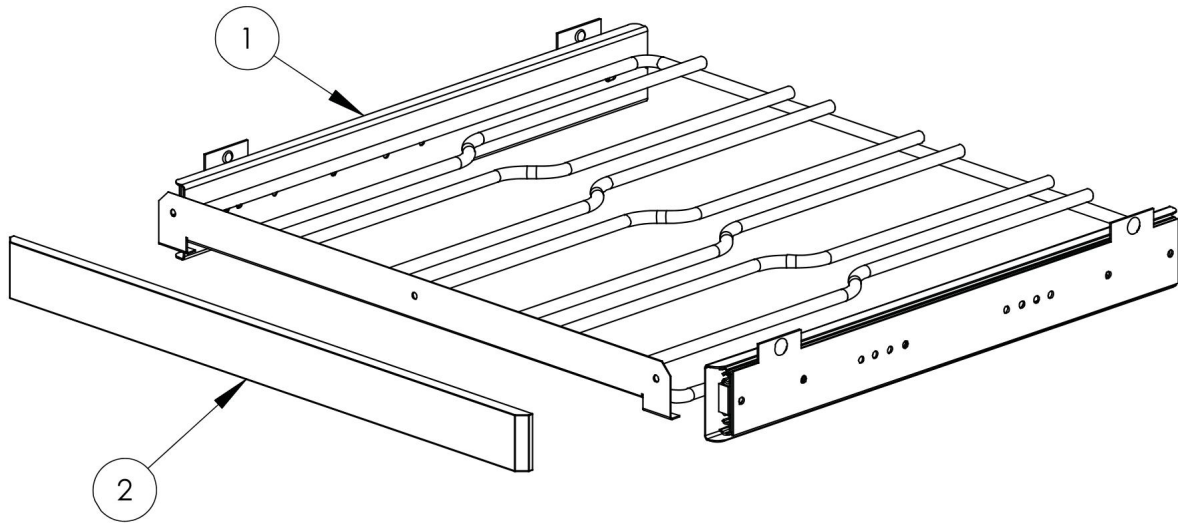

VWCI5240GRSS 24" WINE CELLAR

PARTS BREAKDOWN

VWC15240GRSS DOOR ASSY	3
VWC15240GRSS SHELF ASSY	4
VWCI5240GRSS INTERIOR COMPONENTS	5
VWCI5240GRSS REAR COMPONENTS	4
Appendix A:Pages Index	A
Appendix B:Parts Index	B

VWCI5240GRSS DOOR ASSY

DOOR ASSEMBLY

VWCI5240GRSS 24" WINE CE

Item	Part No.	Name	Qty	Uom	NOTES
1	032971-000	RD-VK-24-R3 CLEAR GLASS W/SS BORDER DOOR PANEL ASSY	1	EA	
2	032972-000	DOOR GASKET, 24"	1	EA	
3	054308-000	PLUNGER BRACKET	1	EA	
4	033021-000	HINGE KIT, RH	1	EA	
5	054310-000	HANDLE	1	EA	
6	054309-000	HANDLE END CAPS	2	EA	
NI	033018-000	SCREW, HANDLE MOUNTING	4	EA	

VWCI5240GRSS SHELF ASSY

VWCI5240GRSS 24" WINE CE

Item	Part No.	Name	Qty	Uom	NOTES
1	033019-000	SHELF ASSEMBLY, 24"	5	EA	
2	044590-000	24" WINE RACK FRONT	5	EA	

VWCI5240GRSS INTERIOR COMPONENTS

Item	Part No.	Name	Qty	Uom	NOTES
1	057220-000	CONTROLLER ASSY	1	EA	
2	N/P	NOT FIELD REPLACEABLE		EA	
3	033025-000	SENSOR	1	EA	
4	054311-000	LED LIGHT BOARD	1	EA	
5	054316-000	LED & 24VDC FAN DRIVER	1	EA	
6	033028-000	HARNESS, CONTROLLER	1	EA	
7	033029-000	EVAP ASSEMBLY	1	EA	
8	054320-000	FAN MOTOR	1	EA	
9	N/P	NOT FIELD REPLACEABLE		EA	
10	N/P	NOT FIELD REPLACEABLE		EA	
11	N/P	NOT FIELD REPLACEABLE		EA	