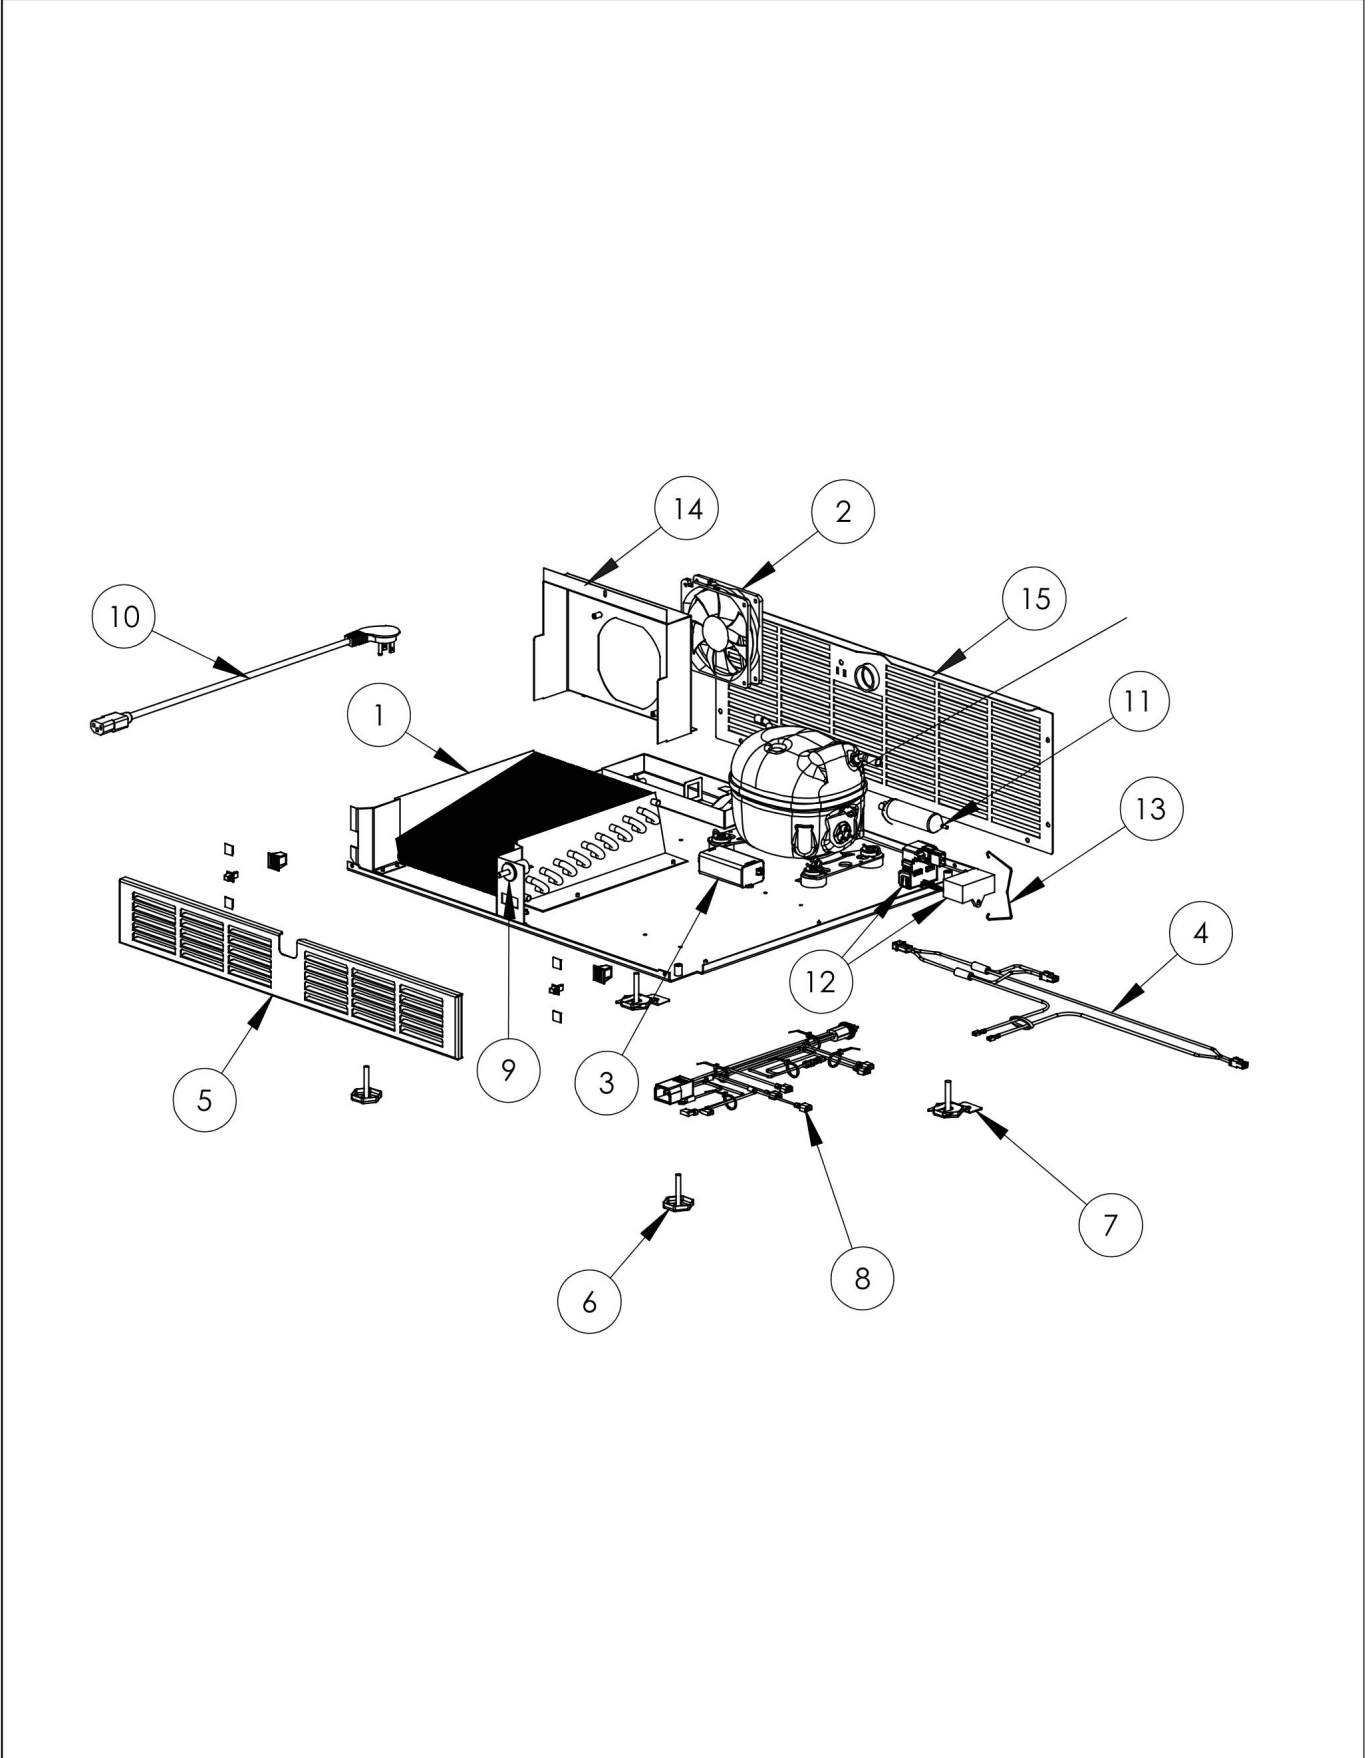

VWCI5240GRSS DOOR ASSY

DOOR ASSEMBLY

VWCI5240GRSS 24" WINE CE

Item	Part No.	Name	Qty	Uom	NOTES
1	032971-000	RD-VK-24-R3 CLEAR GLASS W/SS BORDER DOOR PANEL ASSY	1	EA	
2	032972-000	DOOR GASKET, 24"	1	EA	
3	054308-000	PLUNGER BRACKET	1	EA	
4	033021-000	HINGE KIT, RH	1	EA	
5	054310-000	HANDLE	1	EA	
6	054309-000	HANDLE END CAPS	2	EA	
NI	033018-000	SCREW, HANDLE MOUNTING	4	EA	

VWCI5240GRSS SHELF ASSY

VWCI5240GRSS 24" WINE CE

Item	Part No.	Name	Qty	Uom	NOTES
1	033019-000	SHELF ASSEMBLY, 24"	5	EA	
2	044590-000	24" WINE RACK FRONT	5	EA	

VWCI5240GRSS INTERIOR COMPONENTS

Item	Part No.	Name	Qty	Uom	NOTES
1	057220-000	CONTROLLER ASSY	1	EA	
2	N/P	NOT FIELD REPLACEABLE		EA	
3	033025-000	SENSOR	1	EA	
4	054311-000	LED LIGHT BOARD	1	EA	
5	054316-000	LED & 24VDC FAN DRIVER	1	EA	
6	033028-000	HARNESS, CONTROLLER	1	EA	
7	033029-000	EVAP ASSEMBLY	1	EA	
8	054320-000	FAN MOTOR	1	EA	
9	N/P	NOT FIELD REPLACEABLE		EA	
10	N/P	NOT FIELD REPLACEABLE		EA	
11	N/P	NOT FIELD REPLACEABLE		EA	

VWCI5240GRSS REAR COMPONENTS

Item	Part No.	Name	Qty	Uom	NOTES
1	033041-000	CONDENSER	1	EA	
NI	072802-000	TUBE, CONDENSER OUTLET	1	EA	
Not Shown	NOTE	(FROM CONDENSER OUTLET TO DRIER)		EA	
2	054320-000	FAN MOTOR	1	EA	
3	054316-000	LED & 24VDC FAN DRIVER	1	EA	
4	054315-000	FAN MOTOR WIRE HARNESS	1	EA	
5	033032-000	GRILLE ASSEMBLY, 24"	1	EA	
6	033033-000	LEVELLING LEG	2	EA	
7	055460-000	ANTI TIP BRACKET	2	EA	Not available online / Call for pricing and availability
8	054321-000	MACHINE COMPARTMENT WIRE HARNESS	1	EA	
9	033040-000	DOOR SWITCH	1	EA	
10	033042-000	POWER CORD	1	EA	
11	033035-000	DRIER	1	EA	
12	054318-000	COMPRESSOR START COMPONENTS	1	EA	
13	054319-000	BALE STRAP	1	EA	
14	N/P	NOT FIELD REPLACEABLE		EA	
15	N/P	NOT FIELD REPLACEABLE		EA	
16	054317-000	COMPRESSOR KIT PARTS GROUP	1	EA	
NI	072353-000	DISCHARGE TUBE	1	EA	
NI	072803-000	TUBE, DISCHARGE, CONNECTOR	1	EA	