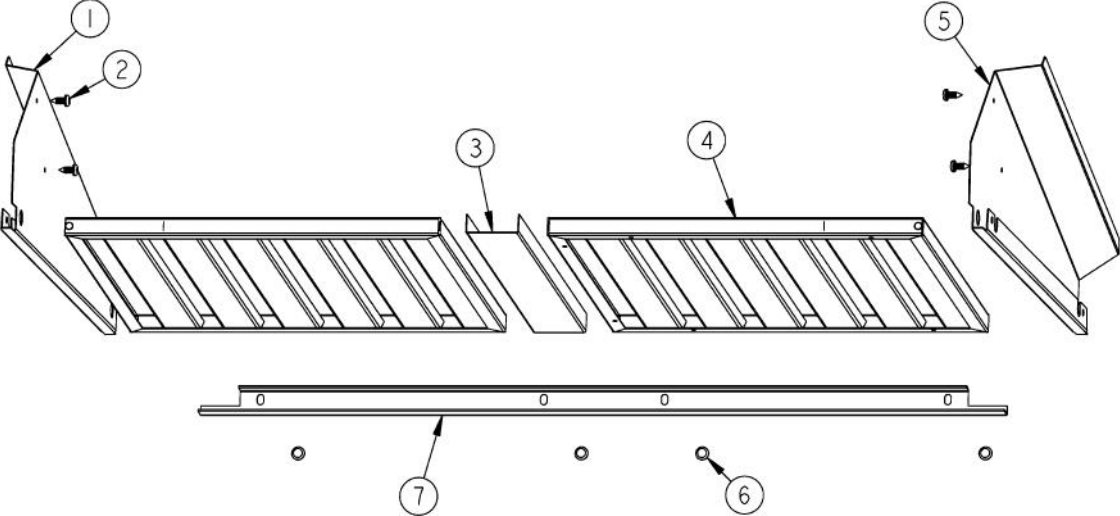

Ref #	Part Number	Qty.	Description
1	PE050032	2	LIGHT SOCKET, (571V)
2	A2003801	1	LIGHT SUPT (VWH3010)
3	PE070205	1	3 PRONG FEMALE SUPPLY CORD
4	PE070197	1	MALE SOCKET (3 PRONG)
5	B2003837	1	HEAT SENSOR BRKT
6	PC040010	2	POP RIVET
7	PE070542	1	3-PRONG MALE CORD W/AMP CON
8	PE070541	1	3-PRONG FEMALE SOCKET
9	B2003805	1	CTRL PAN TOP (VWH3010) (SERVICE ONLY) (BEFORE 2/10/04)
9	B20010261	1	CONTROL PANEL TOP (VWH3010) (AFTER 2/10/04)
10	PD020087	4	10 X 1/2 PAN PH. TEK ZINC
11	B2003803	1	CTRL PAN FORMED (VWH3010)
12	PD020010	2	10 X 3/8 GREEN GROUNDING SCREW
13	A2103810	1	THERMODISC BRACKET
14	PE050141	1	PRO LIGHT CONTROL
15	PE050156	1	PRO BLOWER CONTROL
16	PJ030014	1	HEAT SENSOR (N.O.) 160 DEG.
17	B20010269	3	FILTER FRONT BRKT (VWH30/3610) (AFTER 2/10/04)
18	PD020032	3	SRW-8(A)X3/8PH.WFR HD 7/16DIAXNICL
19	PA010071	2	LIGHT/MOTOR CONTROLLER KNOB
20	PE050048	2	FAN/LIGHT SWITCH (HOODS) EP0M11J
21	PE040131	1	CTRL PNL GRPH REPL (30/3610 36/4208)
22	PD030059	2	TINNERMAN CLIP
23	PE050034	2	HALOGEN BULB 50W

Ref #	Part Number	Qty.	Description
1	B2003815	1	HOOD I/S SIDE RH (21 DEEP)
2	PD020087	4	10 X 1/2 PAN PH. TEK ZINC
3	B2007005	1	FILTER SPACER (VWH3010) 1.75 X 12.75
4	G31010264	2	FILTER ASSEMBLY (VWH30/3610) 12.875 X 12.5
5	B2003816	1	HOOD I/S SIDE LH (21 DEEP)
6	PD020032	4	SRW-8(A)X3/8PH.WFR HD 7/16DIAXNICL
7	B2008715	1	REAR FILTER SUPPORT (VWH3010)