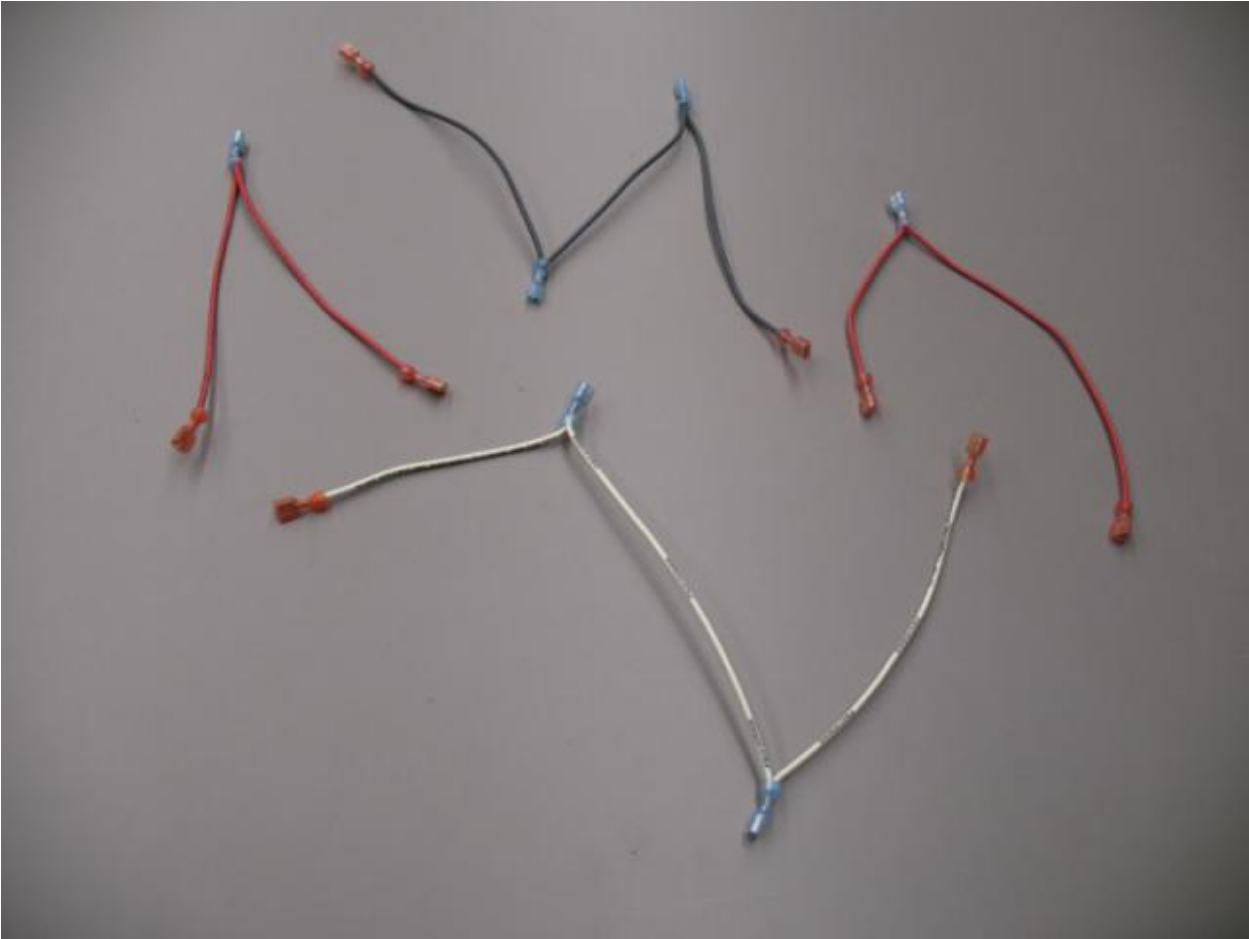

Ref #	Part Number	Qty.	Description
1	PC040010	22	POP RIVET
2	A2003832	1	HOOD TOP (VWH3010)
3	PM010045	1	3 1/4 X 10 RECT. TO 7 DIA(TRANS)
4	PE050043	1	DAMPER/TRANSITION 460 CFM 97006078
5	A2003825	1	ROUGH IN BOX (VWH30/3610)
6	PF030337	1	HOOD WARNING LABEL
7	PD020087	1	10 X 1/2 PAN PH. TEK ZINC
8	PE070204	1	HEYCO STRAIN RELIEF - 7-P2
9	A2003826	1	ROUGH IN BOX COVER (VWH30/3610)
10	A2103817	4	CORNER BRACKET
11	PD020002	8	10 X 1/2 PH.TR.HD.SMS.
12	PD010003	4	10-24 X 1/2 PH.TR.HD.SERD.M.S.
13	PE030054	2	END CAP - SS
13	PE030055	2	END CAP - BR
14	PE030076	3	CHROME S HOOKS REPL PV100012SS
14	PE030077	3	BR `S` HOOKS REPL PV100012BR
15	PE050042	1	BLOWER INT 460 CFM 97007542
16	PD030131	2	NO.10-24 HEX NUT W/NYLON LOCK RING
17	PE030052	1	SUPPORT TUBE, HOLE THROUGH
17	PE030053	1	MIDDLE RAIL SUPPORT - BR
18	PD030006	2	CAPPED WASHER PAL NUT
19	PE010142	1	3 LOGO XBKXXCHROME
19	PE010143	1	3 LOGO BK/BR
19	PE010144	1	3 LOGO XWHXCHROME
19	PE010145	1	LOGO - WH / BR
20	PE030120	2	ACCESSORY RAIL - SS
20	PE030121	2	ACCESSORY RAIL - SS
21	PD010035	2	BLOWER MTG ROD NO.10-24 99420464
22	PE020058	1	RATING LABEL (ADHESIVE)