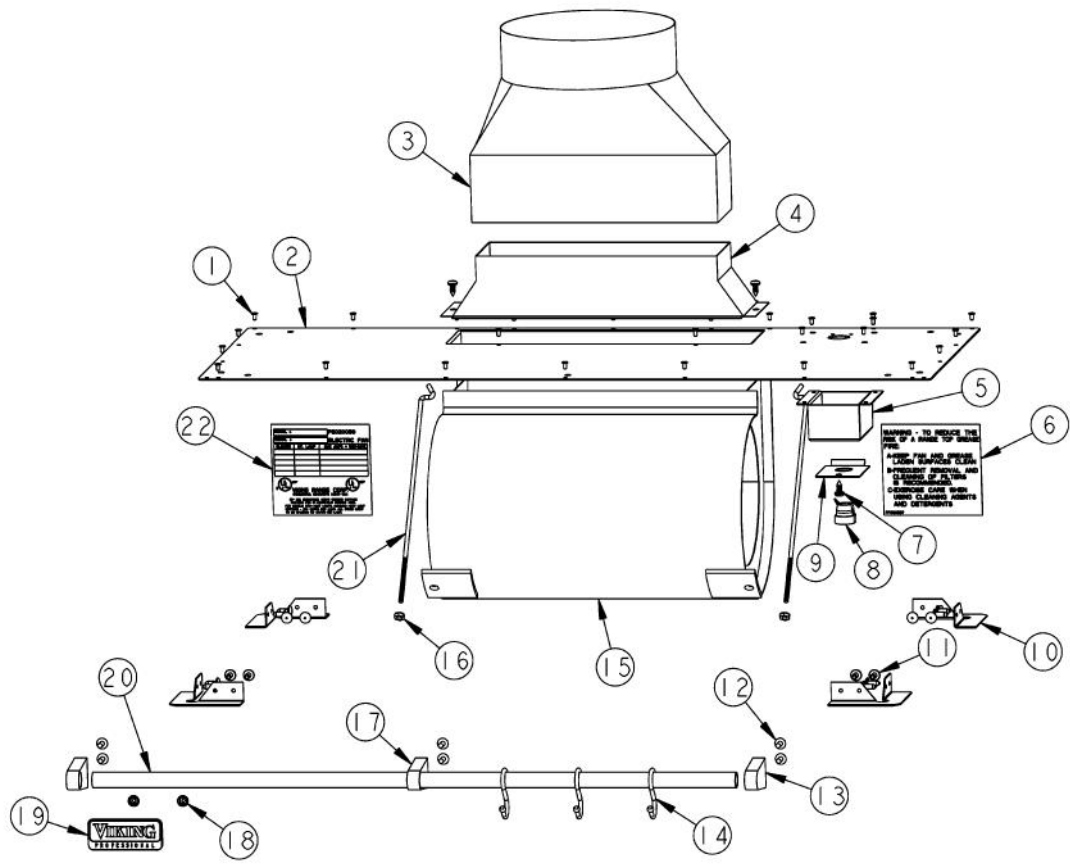

Ref #	Part Number	Qty.	Description
1	PE050032	2	LIGHT SOCKET, (571V)
2	A2003801	1	LIGHT SUPT (VWH3010)
3	PE070205	1	3 PRONG FEMALE SUPPLY CORD
4	PE070197	1	MALE SOCKET (3 PRONG)
5	B2003837	1	HEAT SENSOR BRKT
6	PC040010	2	POP RIVET
7	PE070542	1	3-PRONG MALE CORD W/AMP CON
8	PE070541	1	3-PRONG FEMALE SOCKET
9	B2003805	1	CTRL PAN TOP (VWH3010) (SERVICE ONLY) (BEFORE 2/10/04)
9	B20010261	1	CONTROL PANEL TOP (VWH3010) (AFTER 2/10/04)
10	PD020087	4	10 X 1/2 PAN PH. TEK ZINC
11	B2003803	1	CTRL PAN FORMED (VWH3010)
12	PD020010	2	10 X 3/8 GREEN GROUNDING SCREW
13	A2103810	1	THERMODISC BRACKET
14	PE050141	1	PRO LIGHT CONTROL
15	PE050156	1	PRO BLOWER CONTROL
16	PJ030014	1	HEAT SENSOR (N.O.) 160 DEG.
17	B20010269	3	FILTER FRONT BRKT (VWH30/3610) (AFTER 2/10/04)
18	PD020032	3	SRW-8(A)X3/8PH.WFR HD 7/16DIAXNICL
19	PA010071	2	LIGHT/MOTOR CONTROLLER KNOB
20	PE050048	2	FAN/LIGHT SWITCH (HOODS) EP0M11J
21	PE040131	1	CTRL PNL GRPH REPL (30/3610 36/4208)
22	PD030059	2	TINNERMAN CLIP
23	PE050034	2	HALOGEN BULB 50W

Ref #	Part Number	Qty.	Description
1	B2003815	1	HOOD I/S SIDE RH (21 DEEP)
2	PD020087	4	10 X 1/2 PAN PH. TEK ZINC
3	B2007005	1	FILTER SPACER (VWH3010) 1.75 X 12.75
4	G31010264	2	FILTER ASSEMBLY (VWH30/3610) 12.875 X 12.5
5	B2003816	1	HOOD I/S SIDE LH (21 DEEP)
6	PD020032	4	SRW-8(A)X3/8PH.WFR HD 7/16DIAXNICL
7	B2008715	1	REAR FILTER SUPPORT (VWH3010)